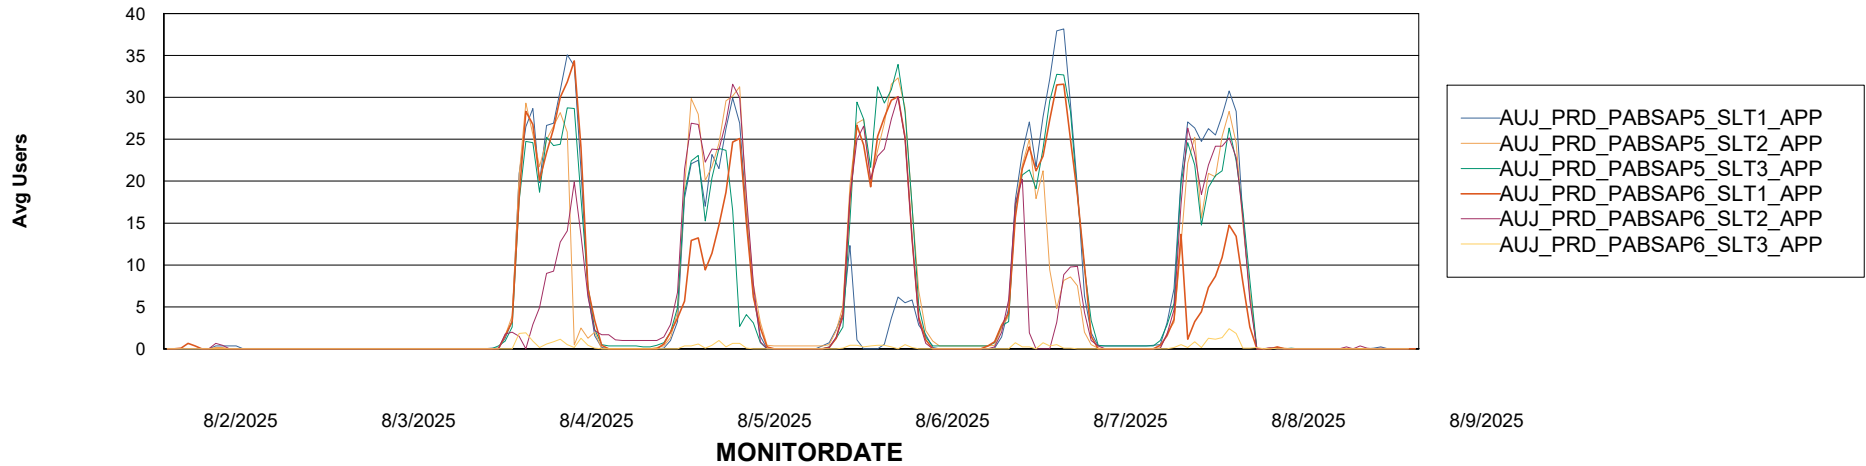

Avg users per day per ABS server