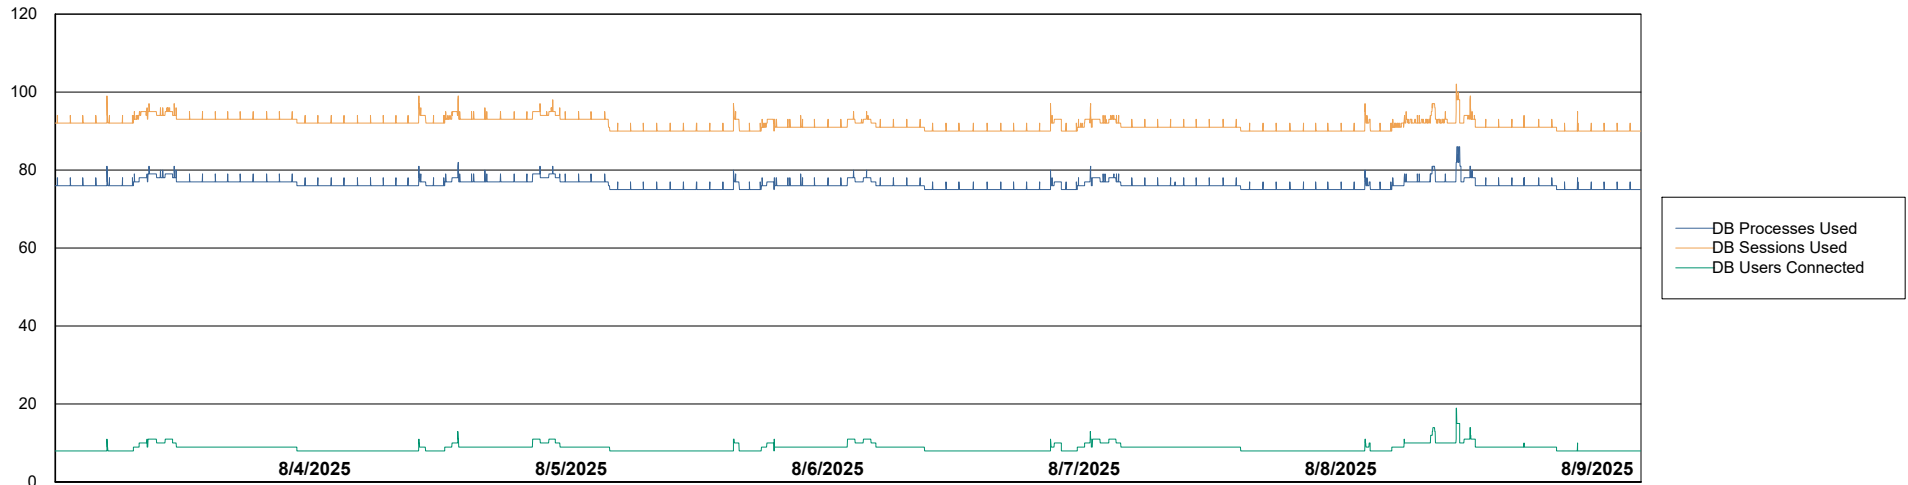

Database Performance AUJ_BI3_DB