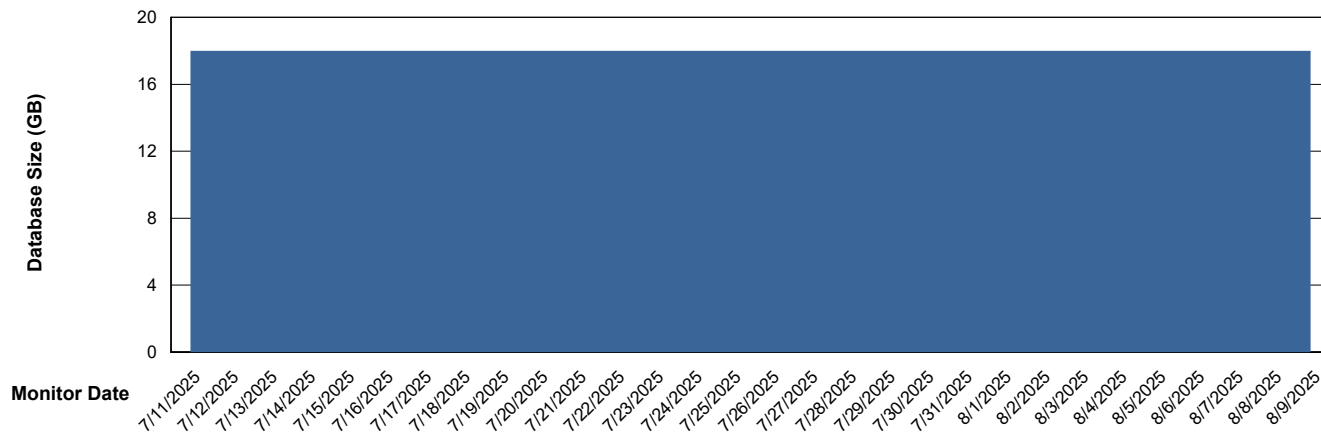

DATABASE SIZE AUJ_ABSEM3_DB

Database growth over last month