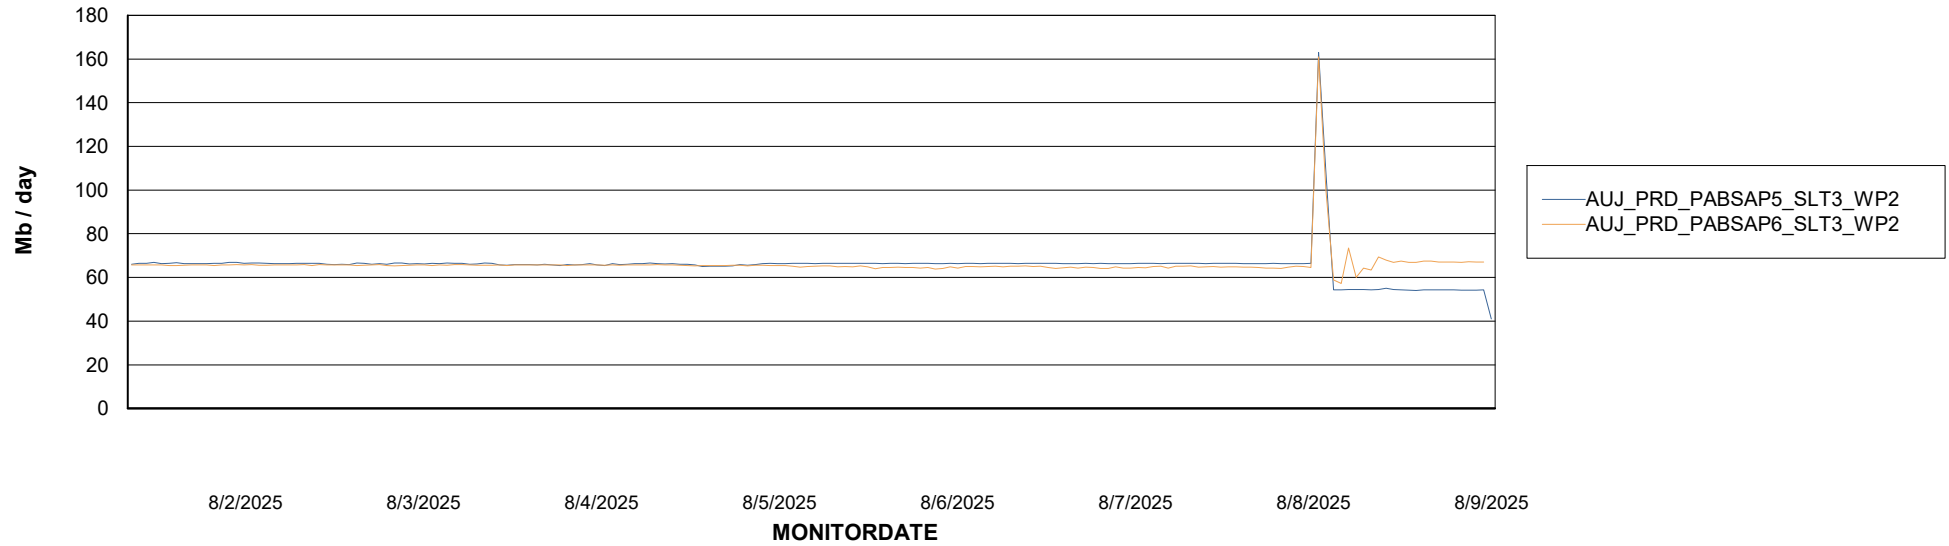

ABSSolute Web Component Services

Avg memory used per ABS Web component