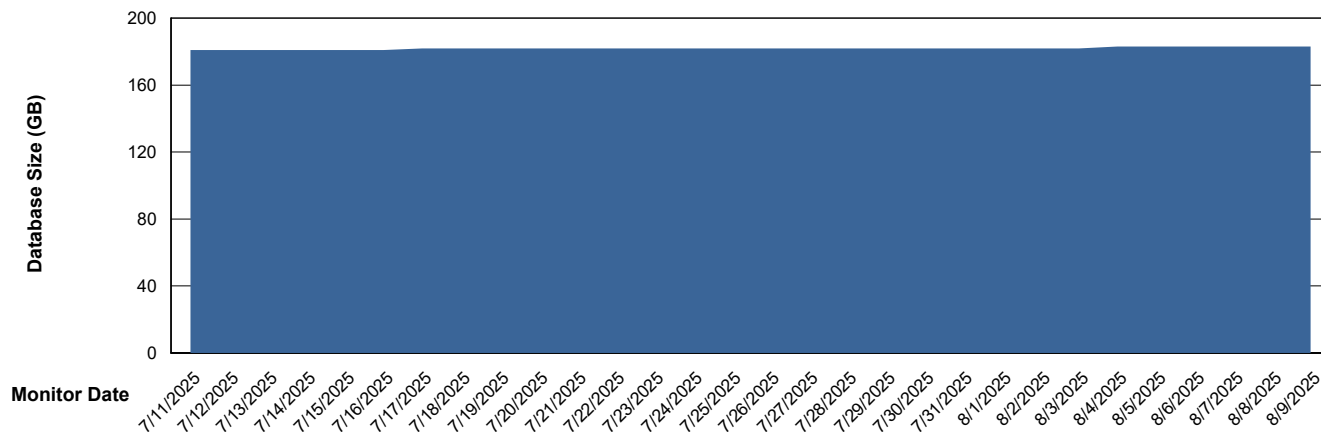

DATABASE SIZE AUJ_BI3_DB

Database growth over last month