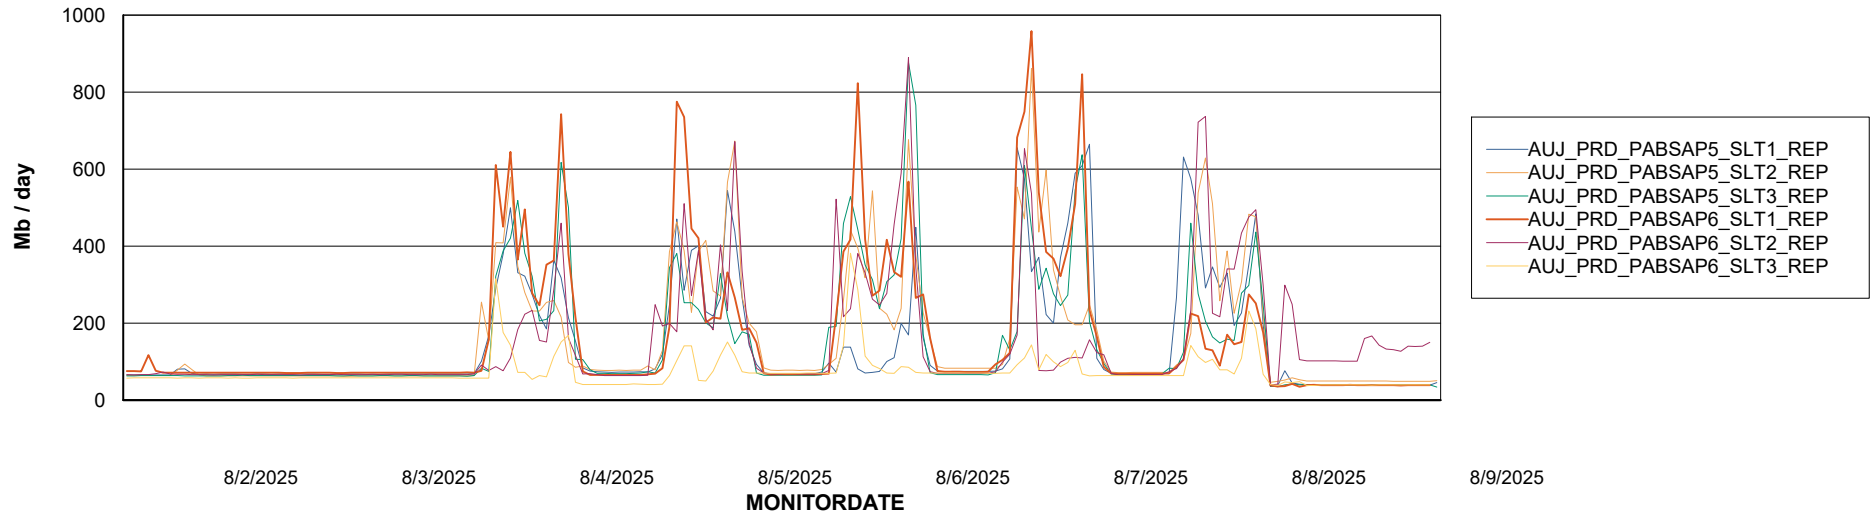

ABSSolute Application ReportServer Services

Avg memory used per ReportServer Service