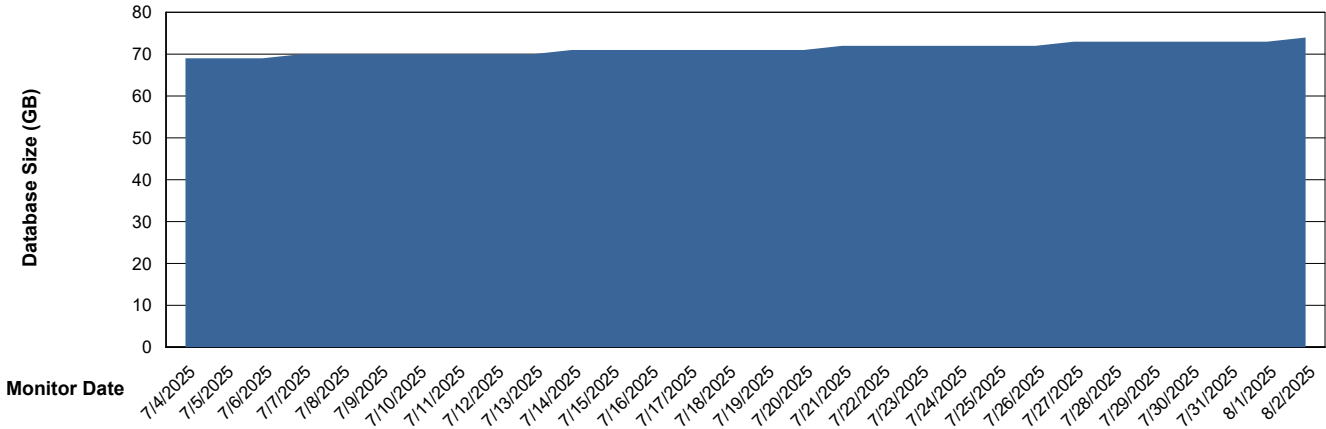

# Weekly SLA Customer Report

Customer XMX Production (24/7)  
Database ID 146

Database Performance XMX\_PROD\_ABSDB02\_SBDB\_HSBABS1

DB Processes Max 4  
DB Processes Max 1,000  
DB Processes Max 0

# Weekly SLA Customer Report

Customer XMX Production (24/7)  
 Database ID 146

DATABASE SIZE XMX\_PROD\_ABSDB01\_PRDB\_ABS1

Database growth over last month

Database Tablespace XMX\_PROD\_ABSDB01\_PRDB\_ABS1