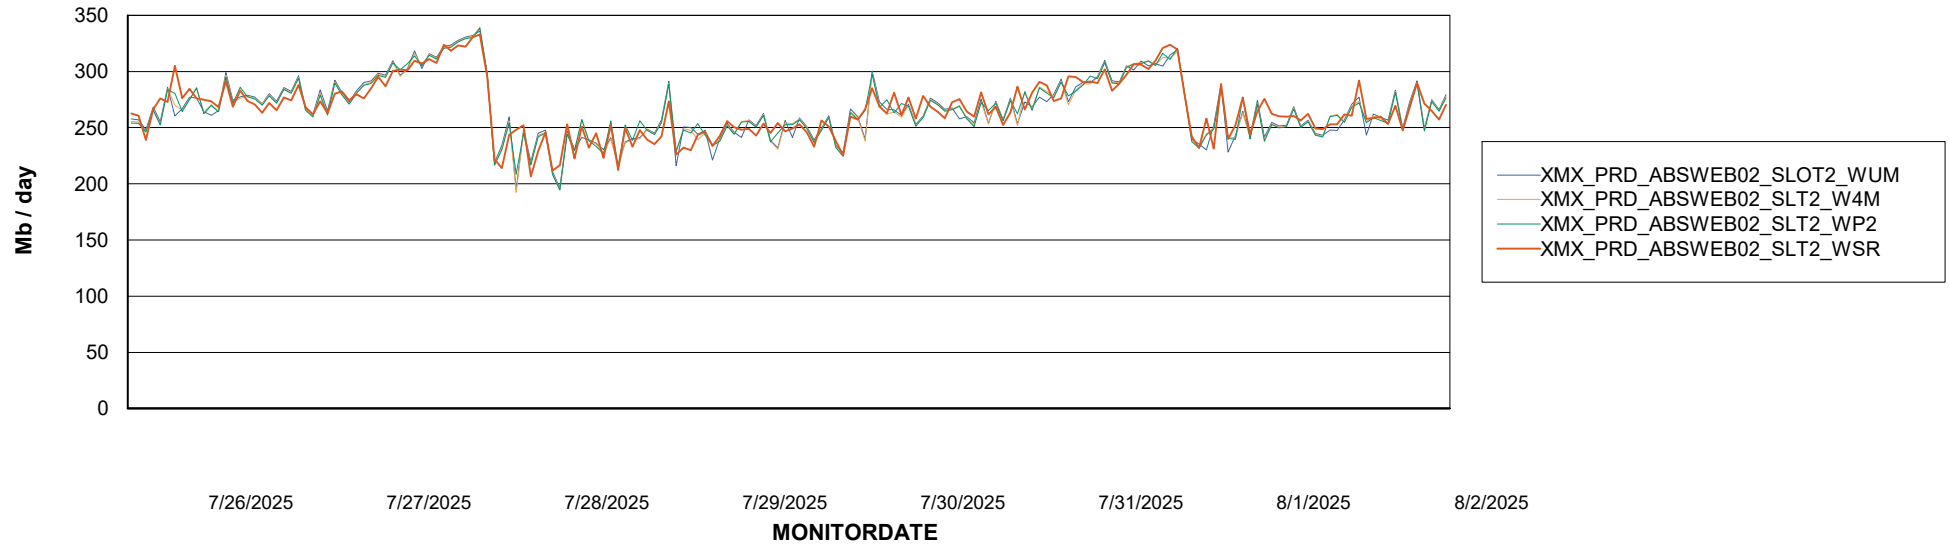

ABSSolute Web Component Services

Avg memory used per ABS Web component