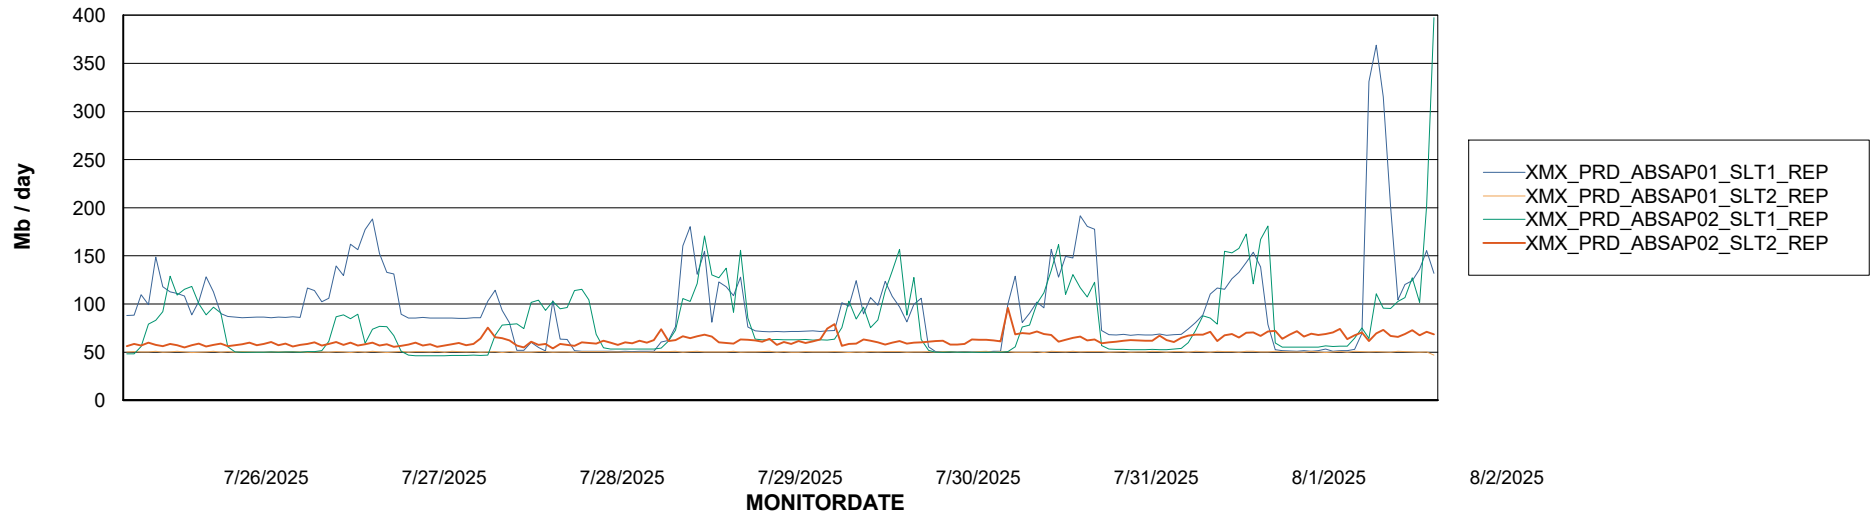

ABSSolute Application ReportServer Services

Avg memory used per ReportServer Service