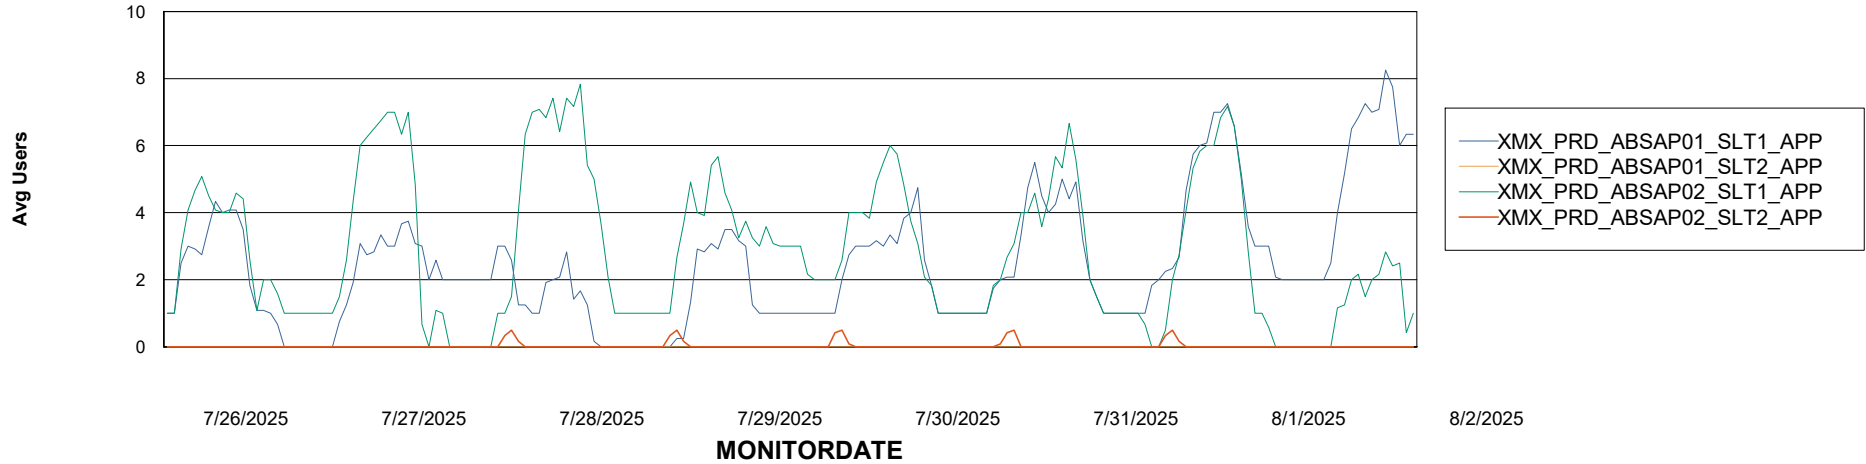

Avg users per day per ABS server