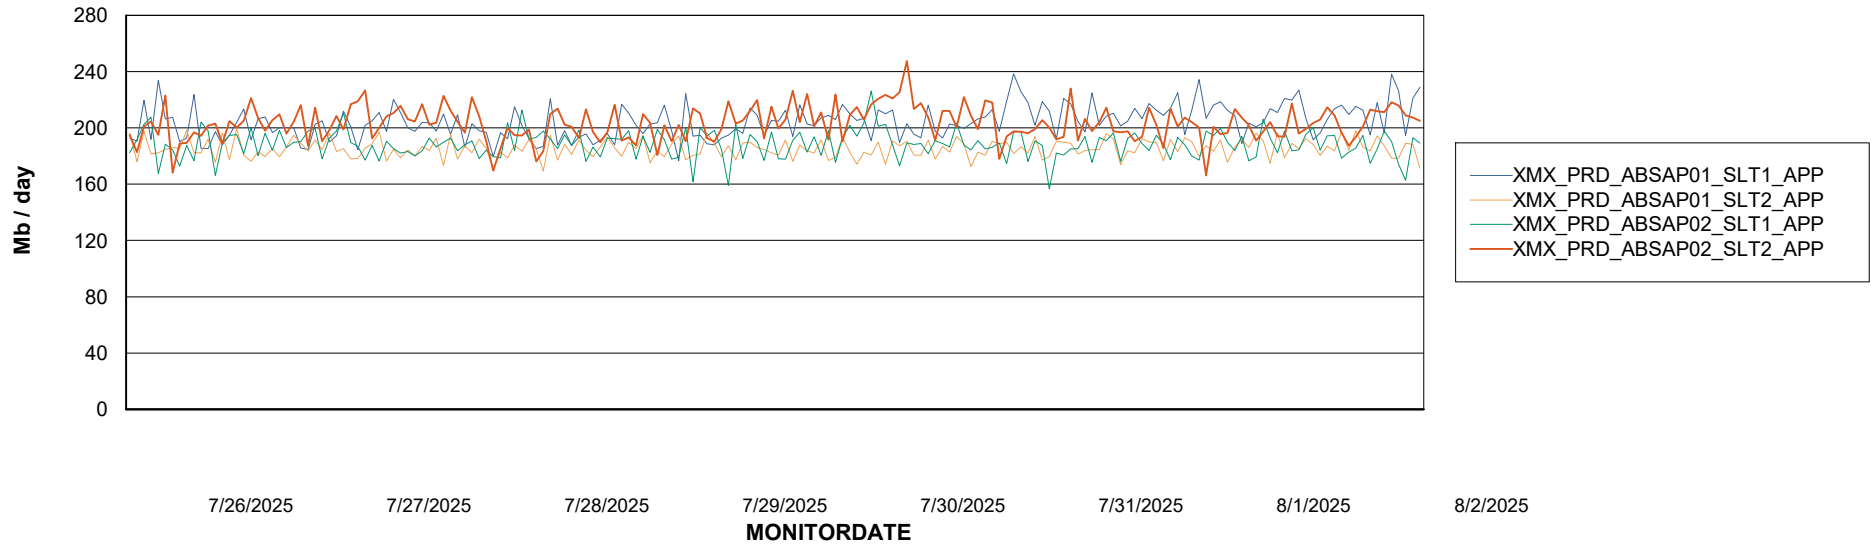

ABSSolute Application Server Services

Avg memory used per ABS Server Service