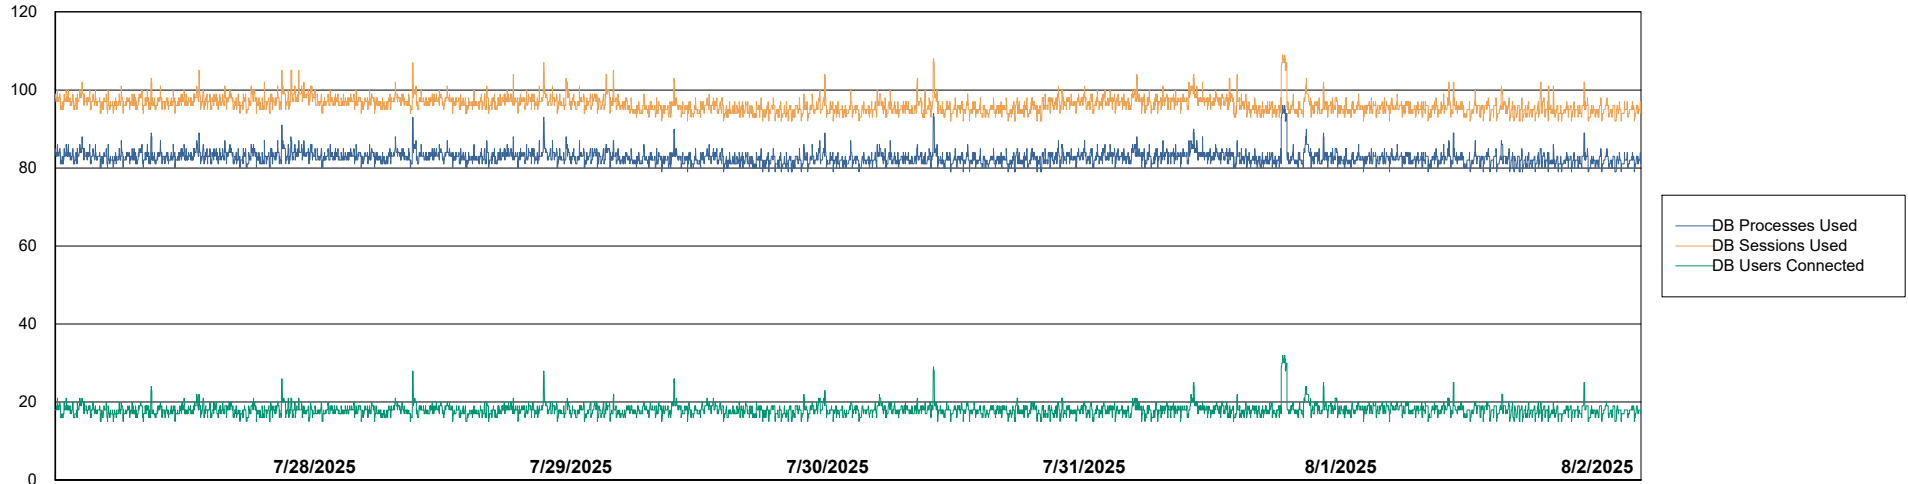

Weekly SLA Customer Report

Customer VOS_Production
Database ID 143

Database Performance VOS_PRD_ABSBI-2018_ABS1

Weekly SLA Customer Report

Customer VOS_Production
Database ID 143

Database Performance VOS_PRD_ABSBI-2025_ABS1