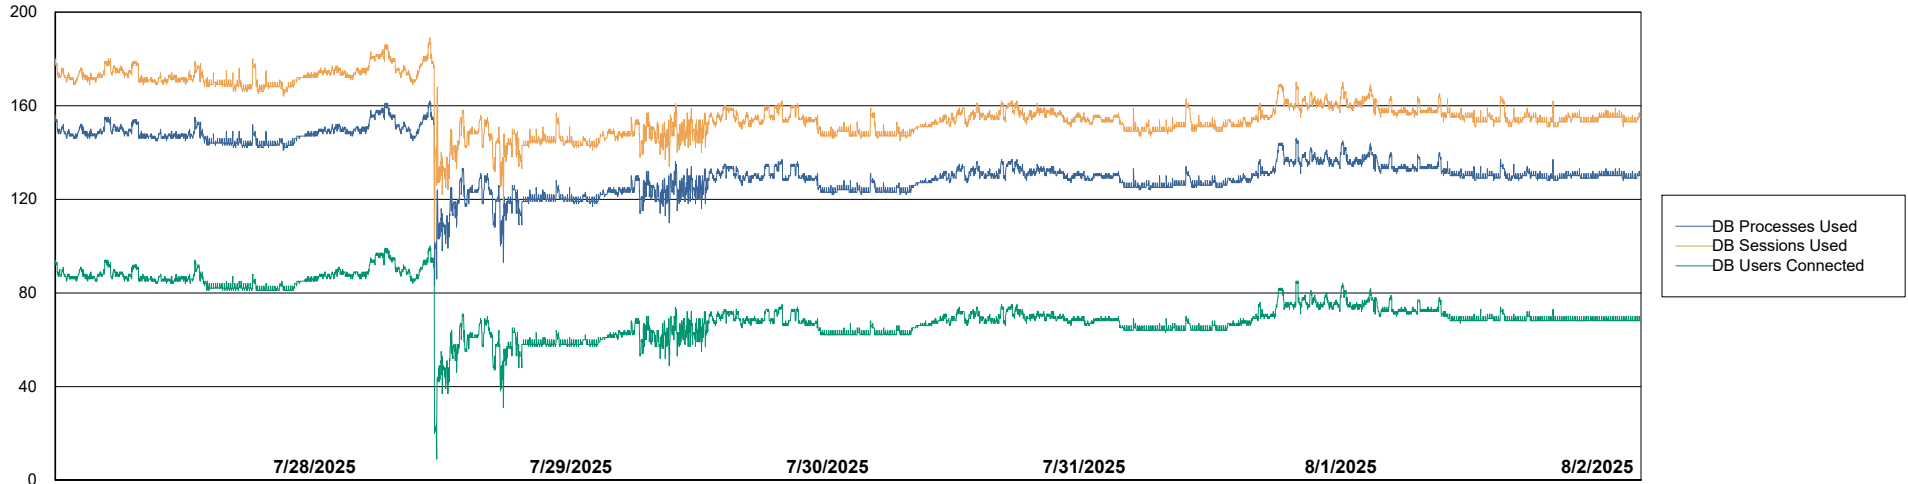

Database Performance VOS_PRD_ABSORA1-2022_ABS1