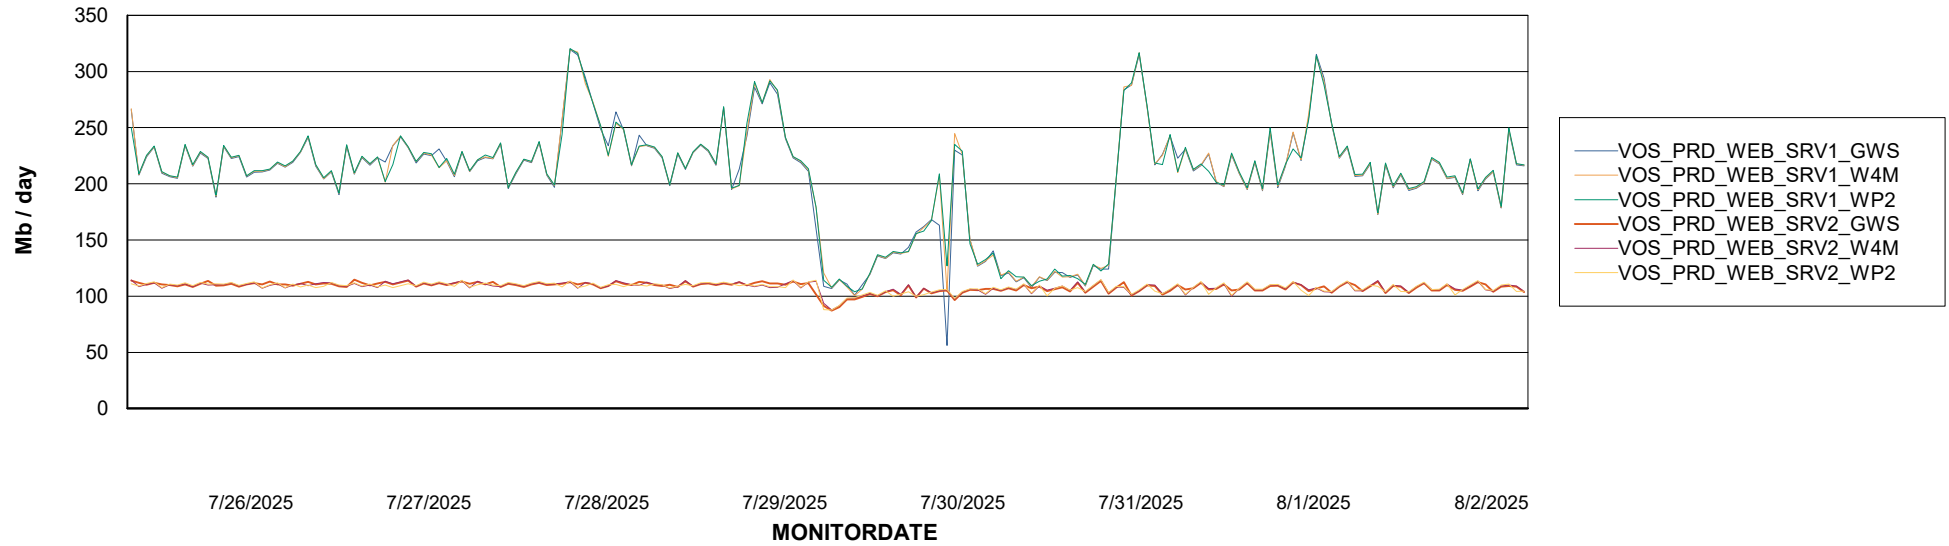

ABSSolute Application ReportServer Services

Avg memory used per ReportServer Service

Weekly SLA Customer Report

Customer VOS_Production
Database ID 143

ABSSolute Web Component Services

Avg memory used per ABS Web component