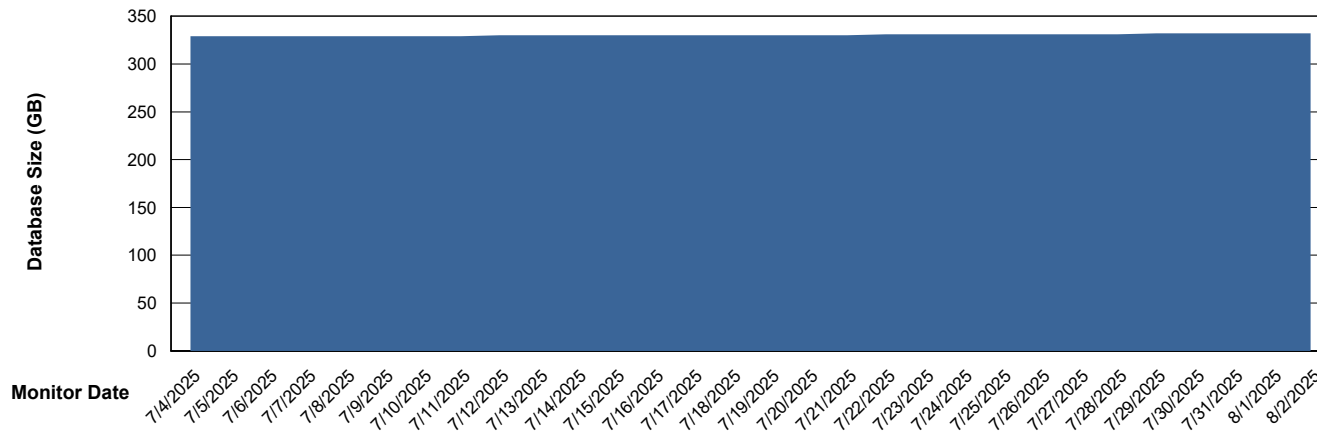

DB Processes Max 1,000

Weekly SLA Customer Report

Customer VOS_Production
Database ID 143

DATABASE SIZE VOS_PRD_ABSBI-2018_ABS1

Database growth over last month

DATABASE SIZE VOS_PRD_ABSBI-2025_ABS1

Database growth over last month