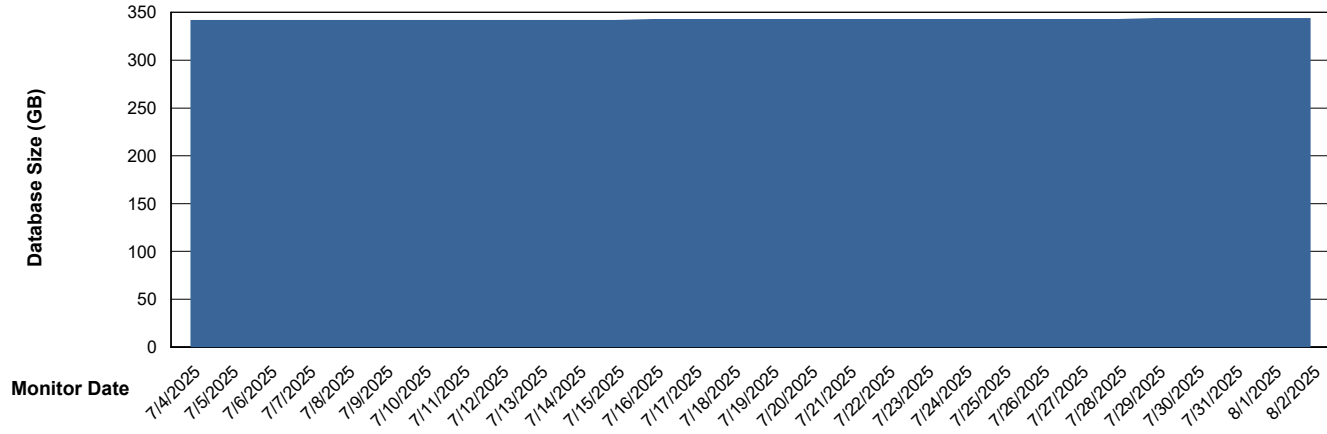

DATABASE SIZE VOS_PRD_ABSORA1-2022_ABS1

Database growth over last month