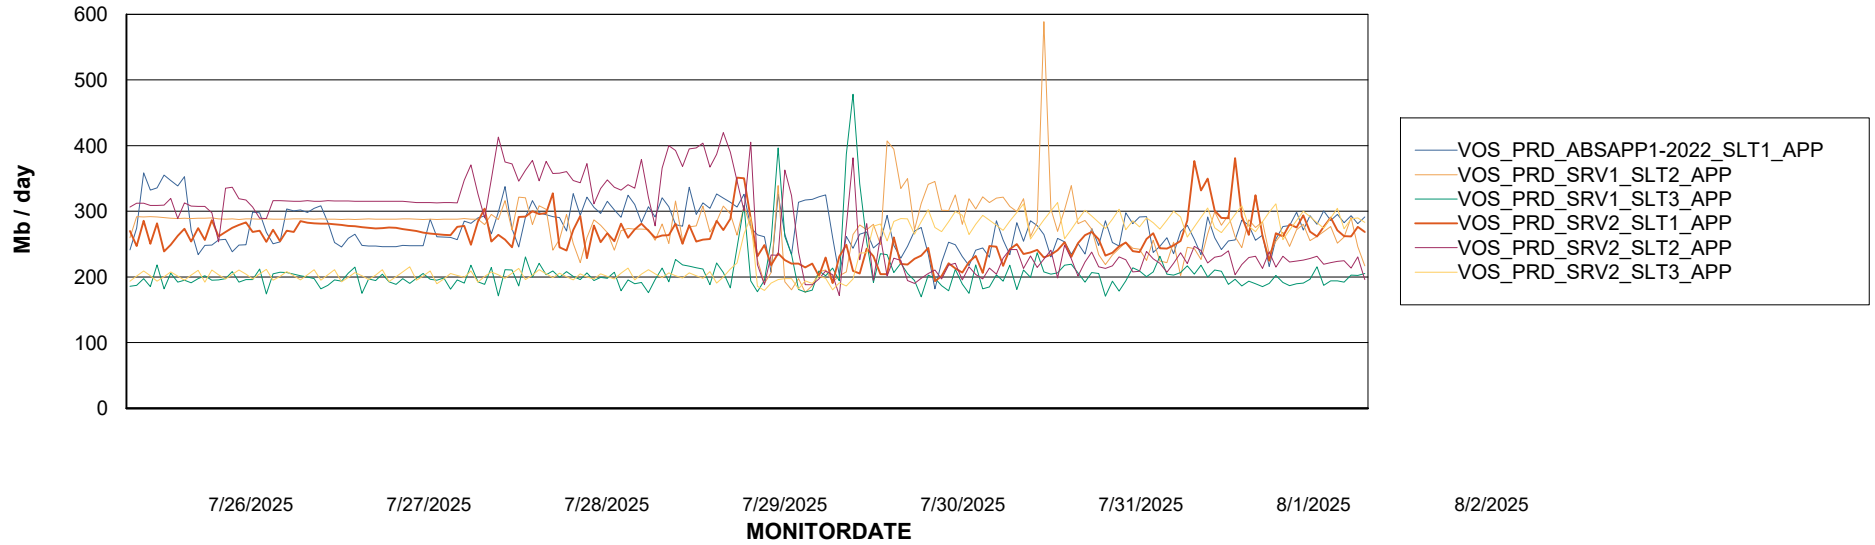

ABSSolute Application Server Services

Avg memory used per ABS Server Service