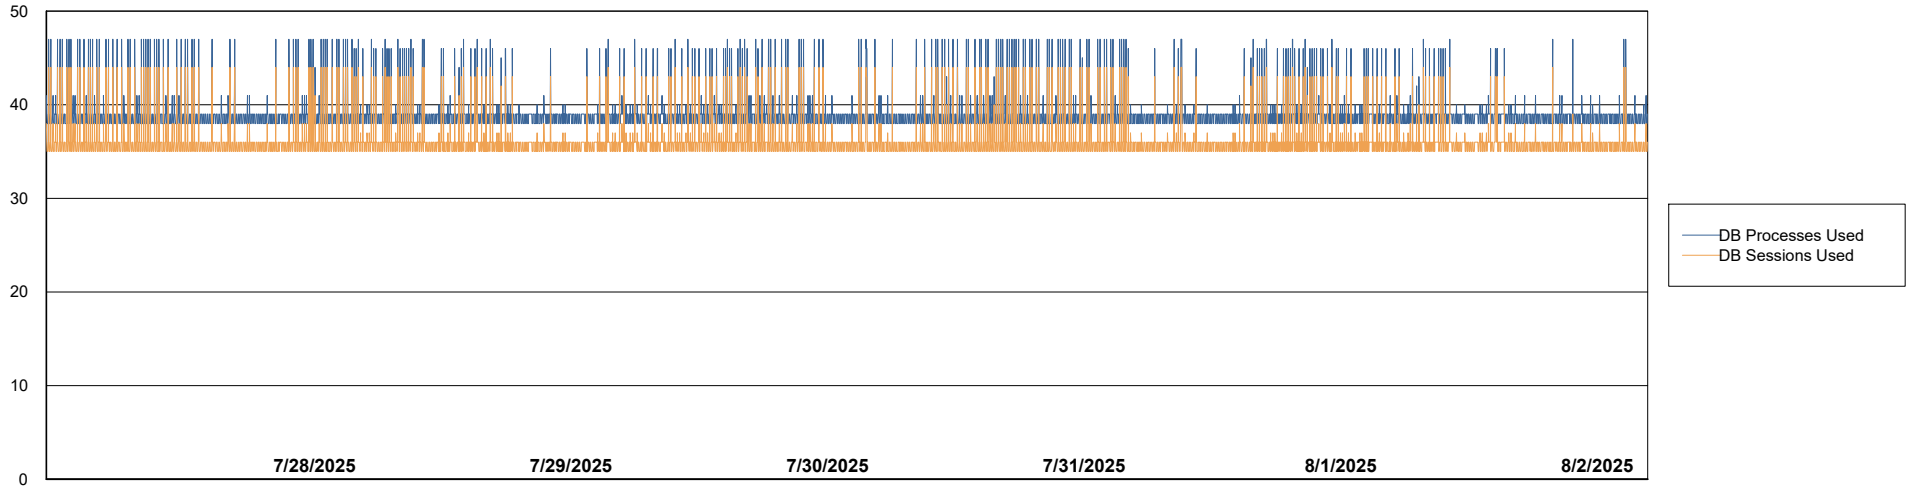

Database Performance VOS_PRD_ABSORA2-2022_HSBABS1

DB Processes Max 1,000