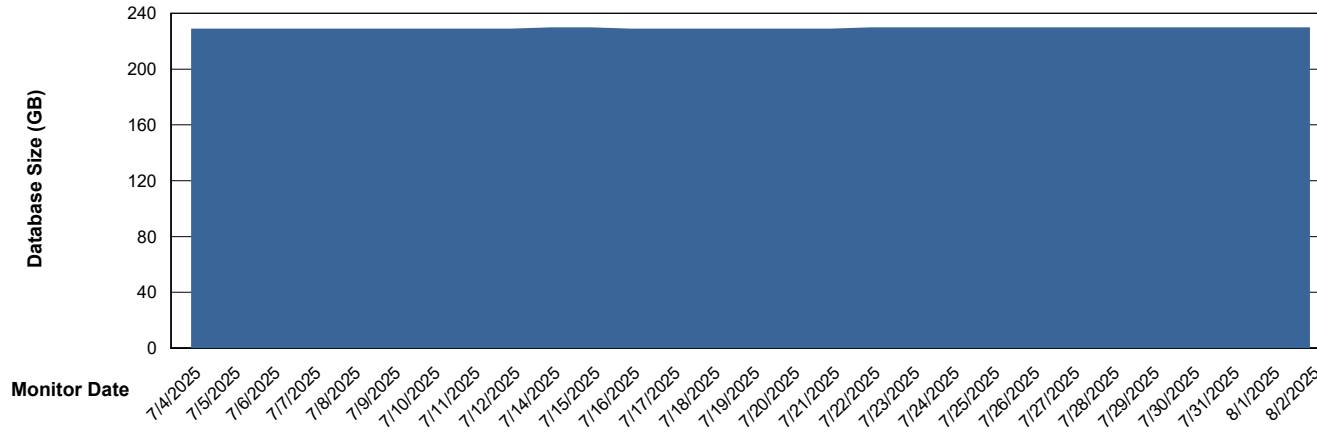

DB Processes Max 1,000

Weekly SLA Customer Report

Customer VOS_Production
Database ID 143

DATABASE SIZE VOS_PRD_ABSBI-2018_ABS1

Database growth over last month

DATABASE SIZE VOS_PRD_ABSBI-2025_ABS1

Database growth over last month