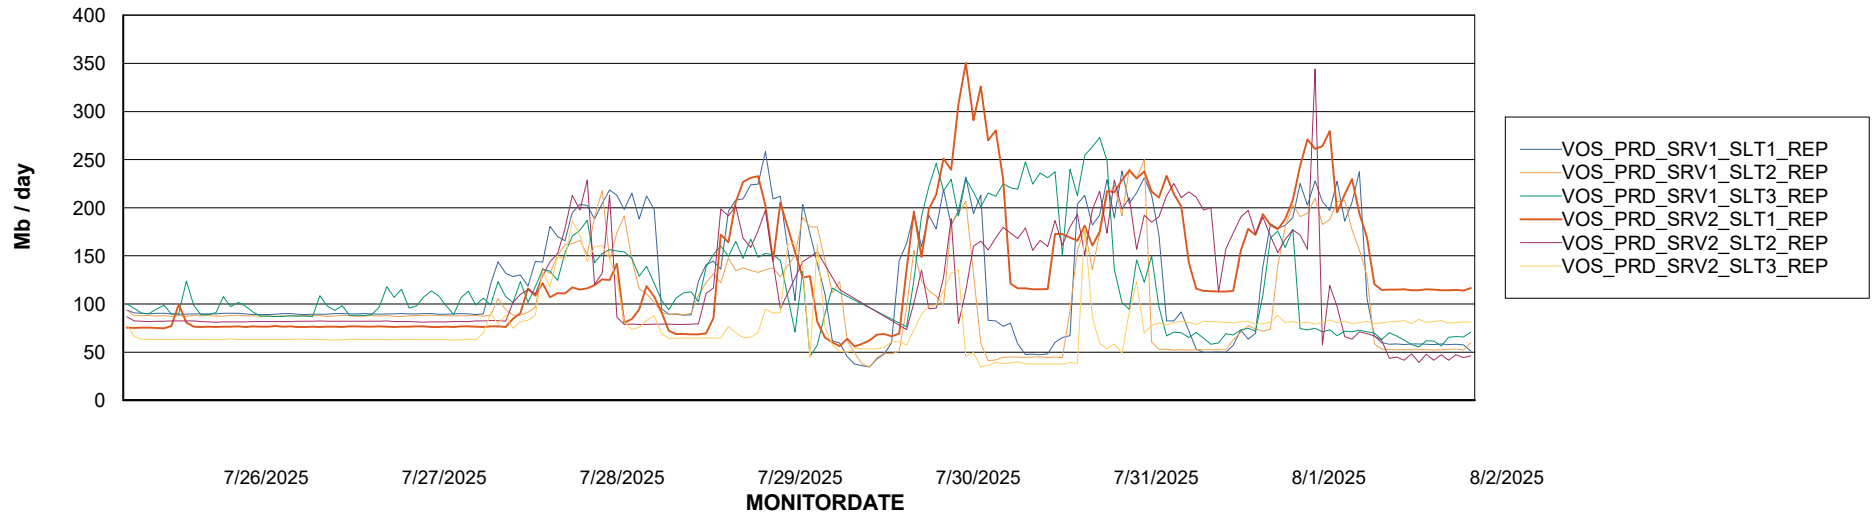

ABSSolute Application ReportServer Services

Avg memory used per ReportServer Service