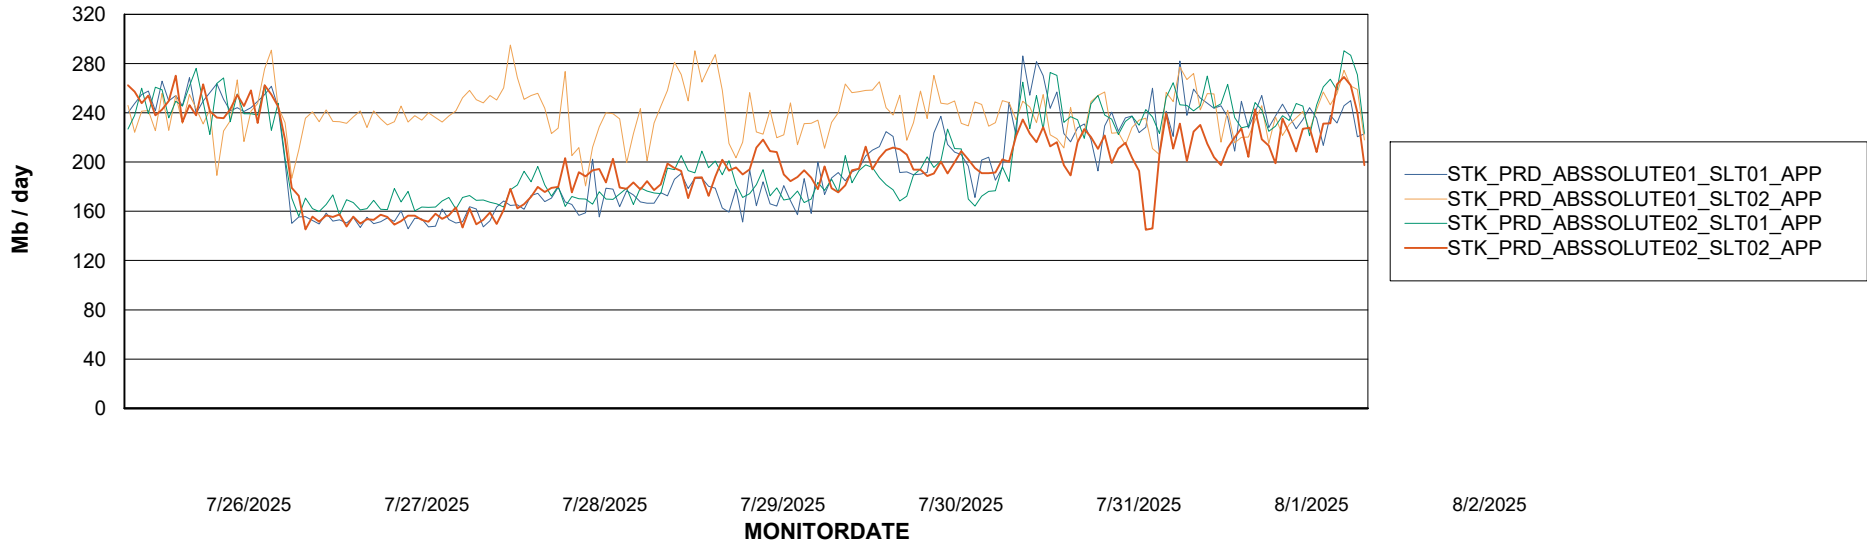

ABSSolute Application Server Services

Avg memory used per ABS Server Service