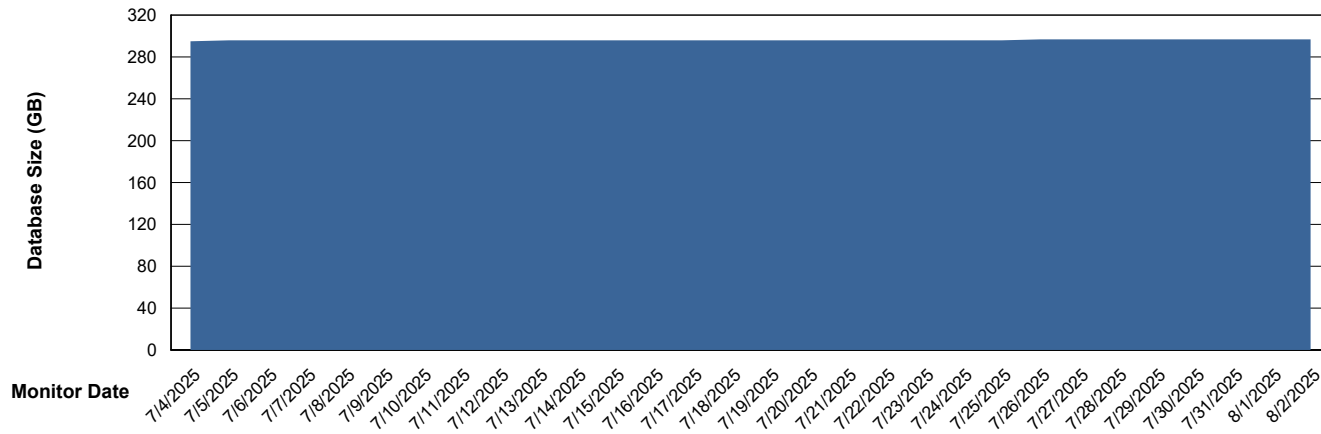

DB Processes Max 1,000

Weekly SLA Customer Report

Customer STK_Production
Database ID 82

Database Performance STK_PRD_ABSDBORACLE02_HSBABS1

DB Processes Max 1,000

Weekly SLA Customer Report

Customer STK_Production
Database ID 82

DATABASE SIZE STK_PRD_ABSDBORACLE01_ABS1

Database growth over last month

DATABASE SIZE STK_PRD_ABSDBORACLE02_ABST

Database growth over last month

Weekly SLA Customer Report

Customer STK_Production
Database ID 82