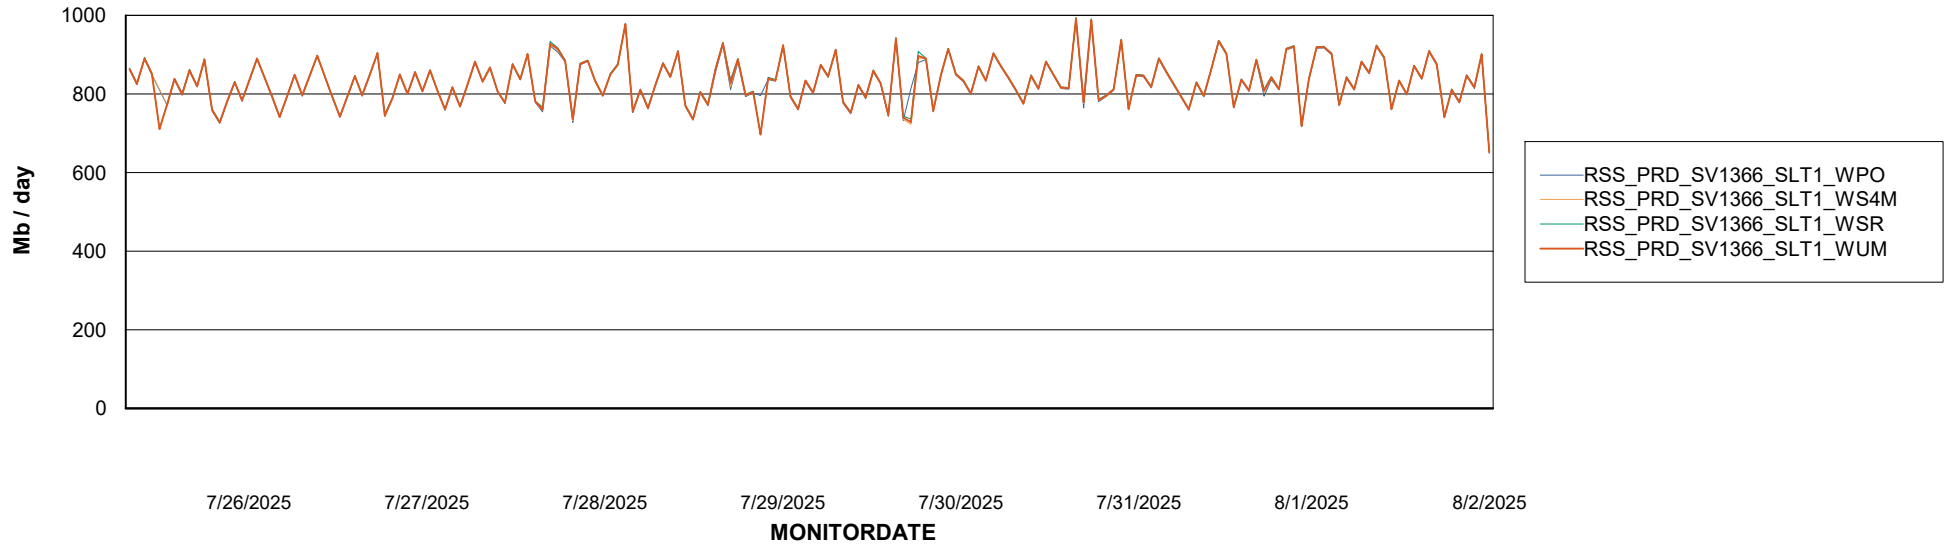

ABSSolute Application ReportServer Services

Avg memory used per ReportServer Service

Weekly SLA Customer Report

Customer RSS Production
Database ID 52

ABSSolute Web Component Services

Avg memory used per ABS Web component