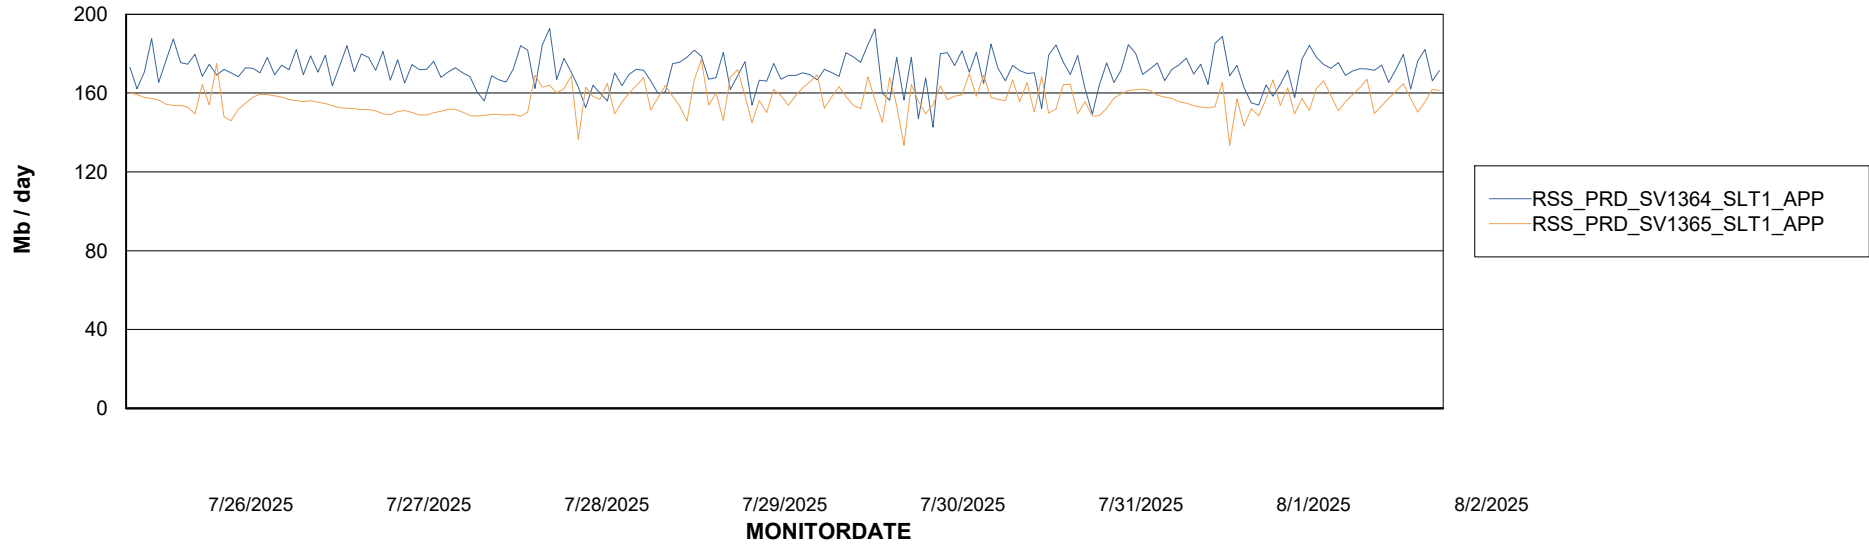

DB Processes Max 300

Weekly SLA Customer Report

Customer RSS Production
 Database ID 52

DATABASE SIZE RSS_PRD_SV1364_PRD_ABS1

Database growth over last month

Database Tablespace RSS_PRD_SV1364_PRD_ABS1

Date	Tablespace Name	Filesize (Gb)	Usedsize (Gb)	Percentage free
8/2/2025	ABSDATA	71	58	19
	INDX	95	79	17
8/1/2025	ABSDATA	71	58	19
	INDX	95	79	17
7/31/2025	ABSDATA	71	58	19
	INDX	95	79	17
7/30/2025	ABSDATA	71	58	19
	INDX	95	78	17
7/29/2025	ABSDATA	71	58	19
	INDX	95	78	17
7/28/2025	ABSDATA	71	58	19
	INDX	95	78	17
7/27/2025	ABSDATA	71	58	19
	INDX	95	78	17

Weekly SLA Customer Report

Customer RSS Production
Database ID 52

ABSSolute Application Server Services

Avg memory used per ABS Server Service

Avg users per day per ABS server

Weekly SLA Customer Report

Customer RSS Production
Database ID 52