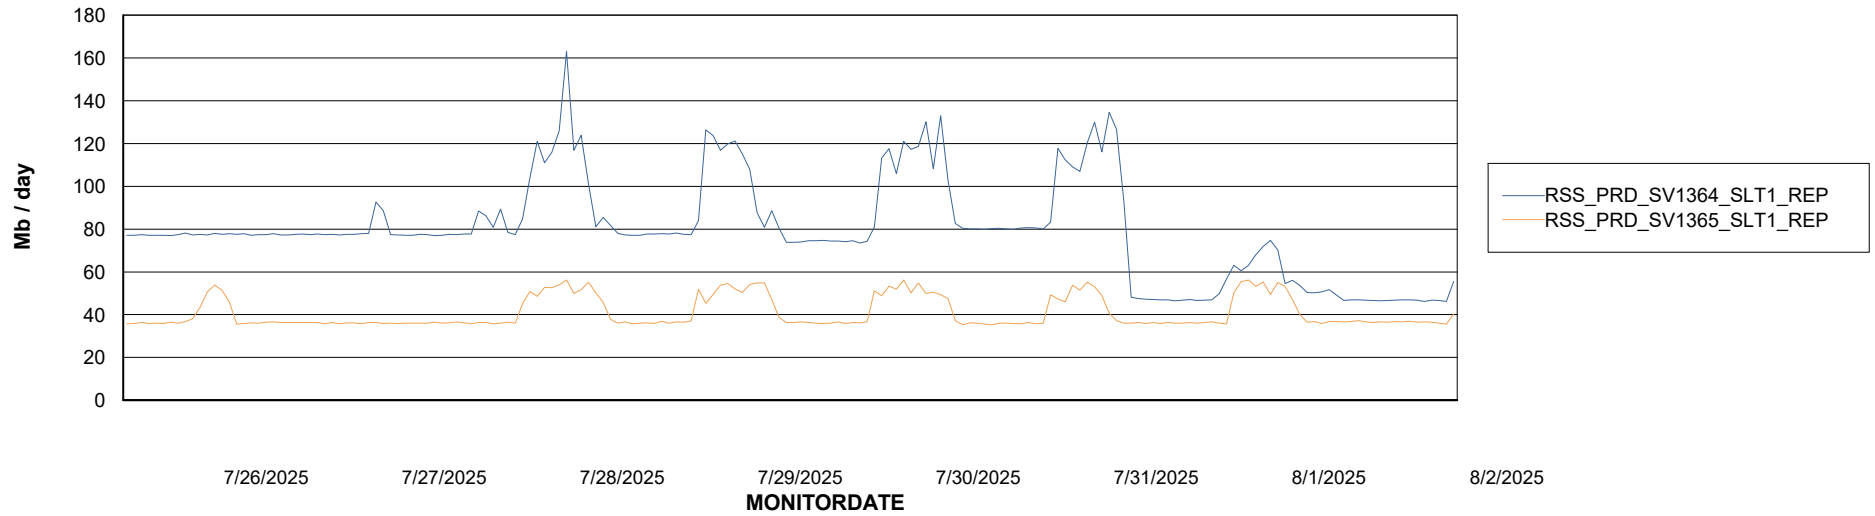

ABSSolute Application ReportServer Services

Avg memory used per ReportServer Service