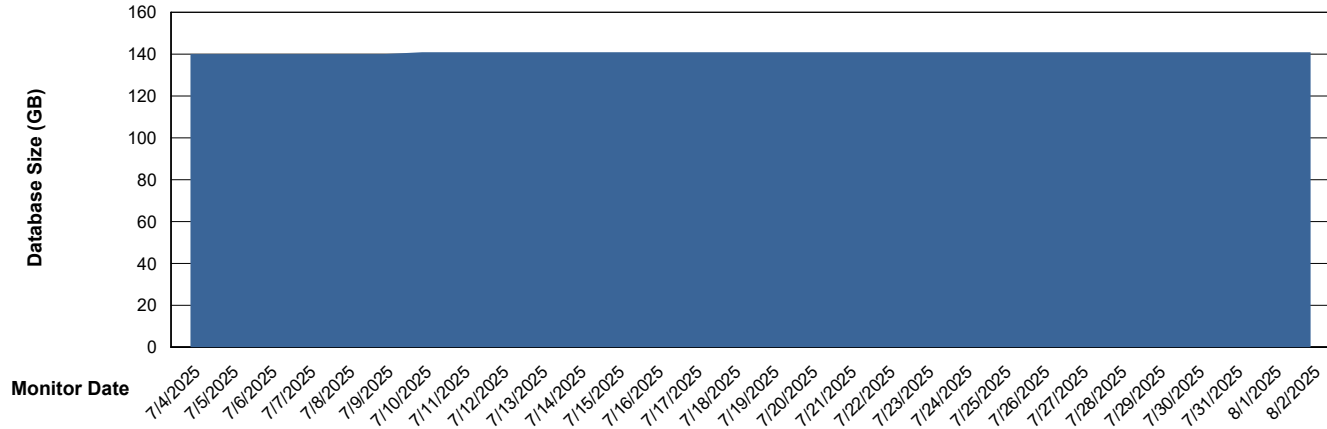

Weekly SLA Customer Report

Customer RSS Production
Database ID 52

Database Performance RSS_PRD_SV1364_PRD_ABS1

Weekly SLA Customer Report

Customer RSS Production
Database ID 52

Database Performance RSS_PRD_SV1365_PRD_HSBABS1

DB Processes Max 300

Weekly SLA Customer Report

Customer RSS Production
 Database ID 52

DATABASE SIZE RSS_PRD_SV1364_PRD_ABS1

Database growth over last month

Database Tablespace RSS_PRD_SV1364_PRD_ABS1

Date	Tablespace Name	Filesize (Gb)	Usedsize (Gb)	Percentage free
8/2/2025	ABSDATA	71	58	19
	INDX	95	79	17
8/1/2025	ABSDATA	71	58	19
	INDX	95	79	17
7/31/2025	ABSDATA	71	58	19
	INDX	95	79	17
7/30/2025	ABSDATA	71	58	19
	INDX	95	78	17
7/29/2025	ABSDATA	71	58	19
	INDX	95	78	17
7/28/2025	ABSDATA	71	58	19
	INDX	95	78	17
7/27/2025	ABSDATA	71	58	19
	INDX	95	78	17

Weekly SLA Customer Report

Customer RSS Production
Database ID 52

ABSSolute Application Server Services

Avg memory used per ABS Server Service

Avg users per day per ABS server

Weekly SLA Customer Report

Customer RSS Production
Database ID 52