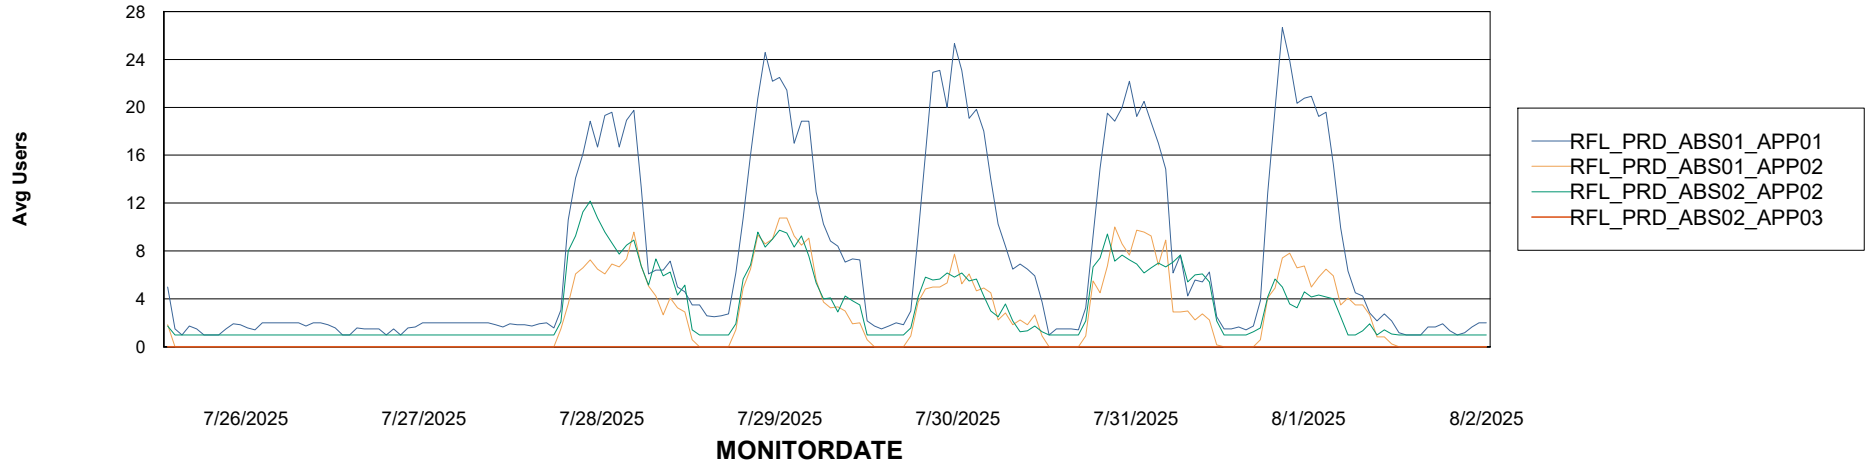

Avg users per day per ABS server