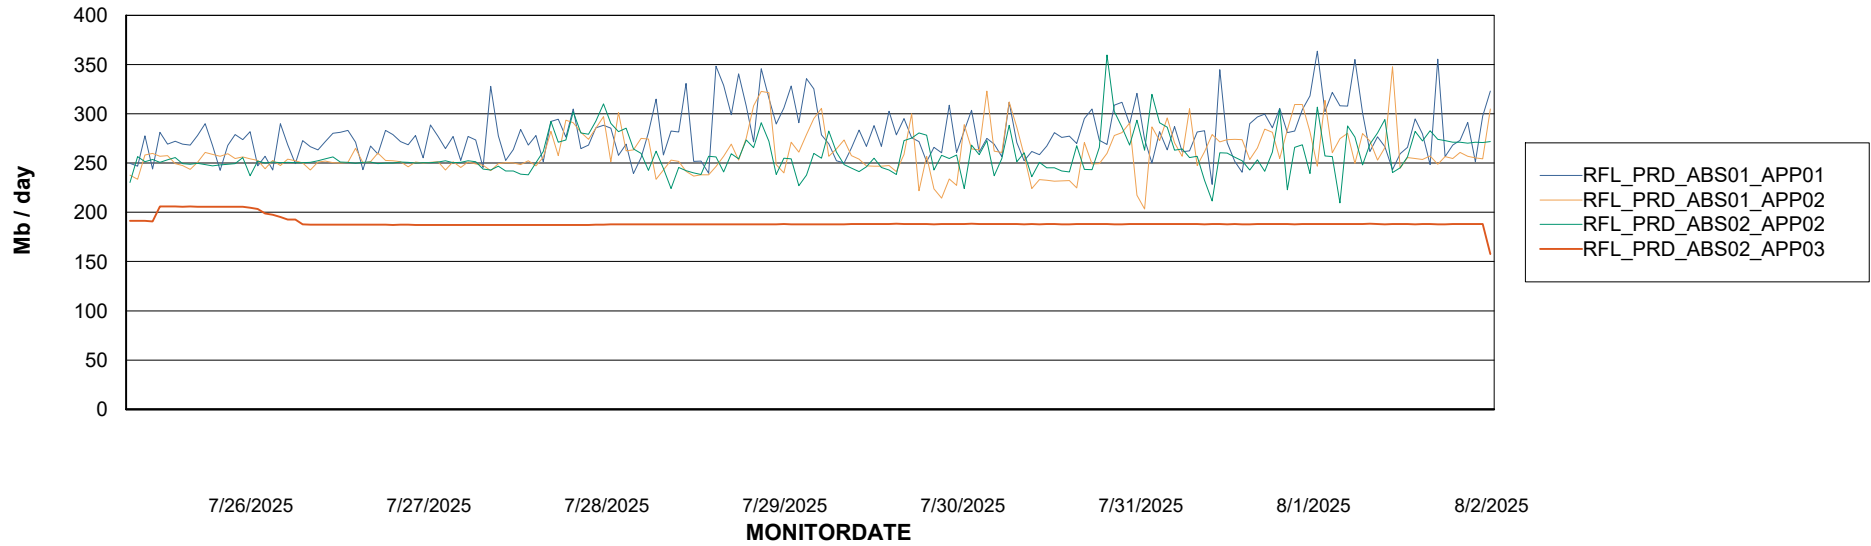

ABSSolute Application Server Services

Avg memory used per ABS Server Service