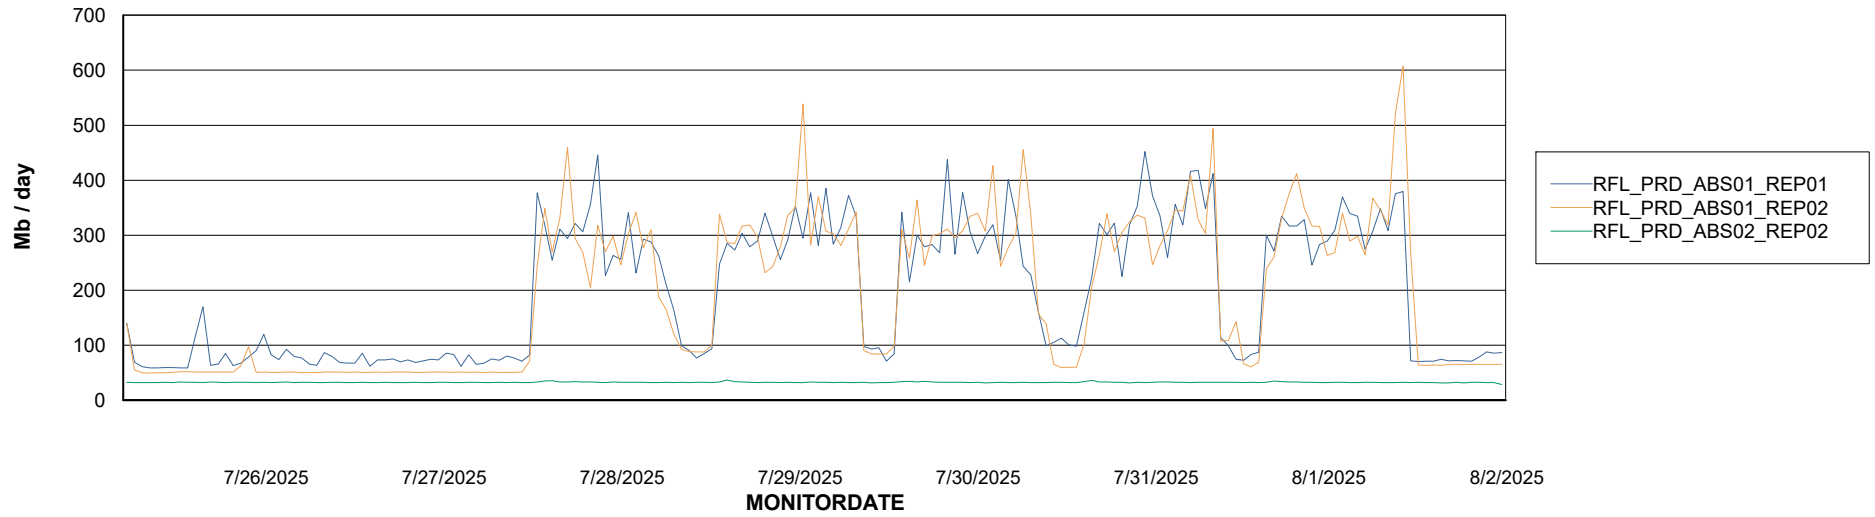

Avg memory used per ABS Server Service

Avg users per day per ABS server

Weekly SLA Customer Report

Customer RFL_Production
Database ID 36

ABSSolute Application ReportServer Services

Avg memory used per ReportServer Service