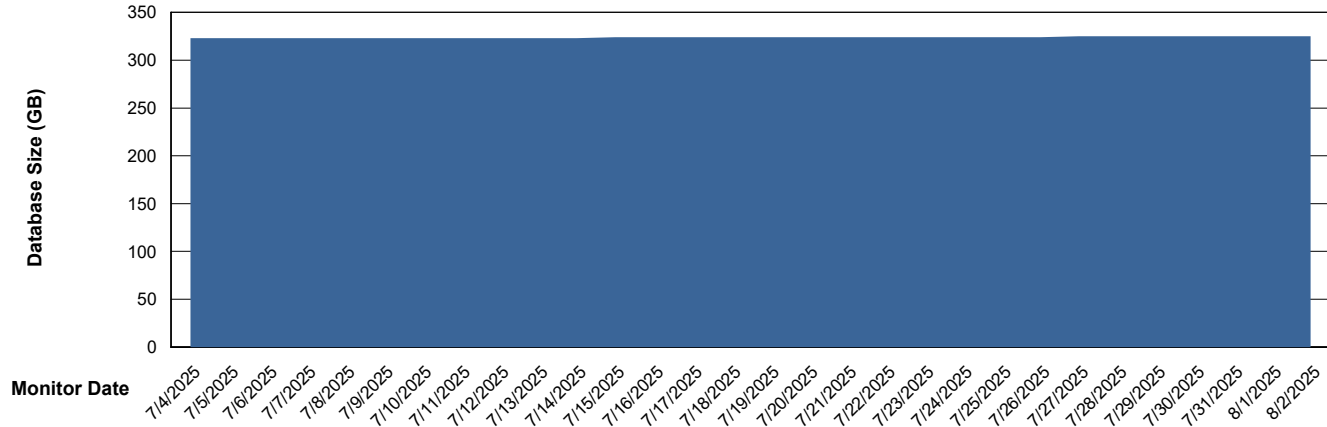

DB Processes Max 1,000

Weekly SLA Customer Report

Customer RFL_Production
 Database ID 36

DATABASE SIZE RFL_PRD_ABS01_DB

Database growth over last month

Database Tablespace RFL_PRD_ABS01_DB

Date	Tablespace Name	Filesize (Gb)	Usedsize (Gb)	Percentage free
8/2/2025	ABSDATA	121	91	25
	INDX	262	219	16
8/1/2025	ABSDATA	121	91	25
	INDX	262	219	16
7/31/2025	ABSDATA	121	91	25
	INDX	262	219	16
7/30/2025	ABSDATA	121	91	25
	INDX	262	219	16
7/29/2025	ABSDATA	121	91	25
	INDX	262	219	17
7/28/2025	ABSDATA	121	91	25
	INDX	262	219	17
7/27/2025	ABSDATA	121	90	25
	INDX	262	219	17

Weekly SLA Customer Report

Customer RFL_Production
Database ID 36

Standby Database Health RFL_Production

Recovery lag for last 7 days

Weekly SLA Customer Report

Customer RFL_Production
Database ID 36

ABSSolute Application Server Services