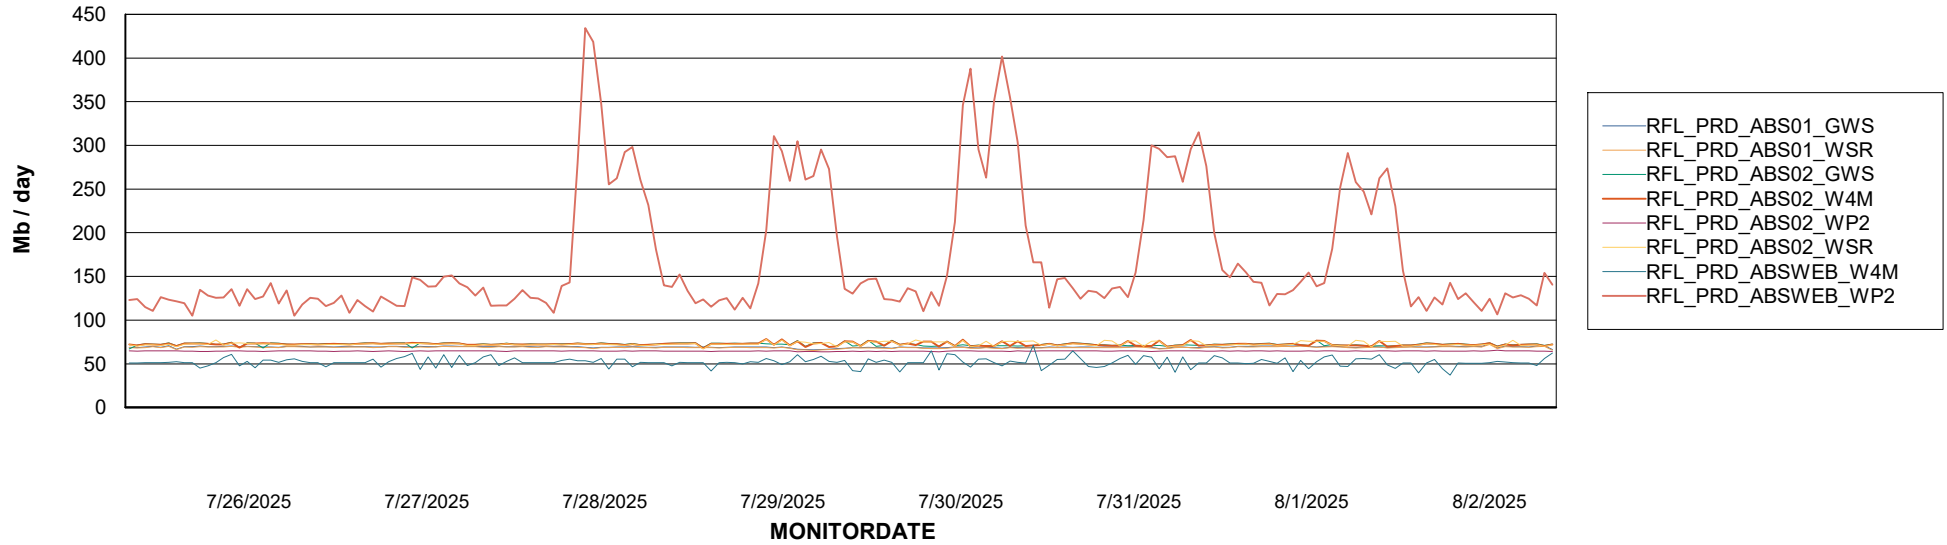

ABSSolute Web Component Services

Avg memory used per ABS Web component