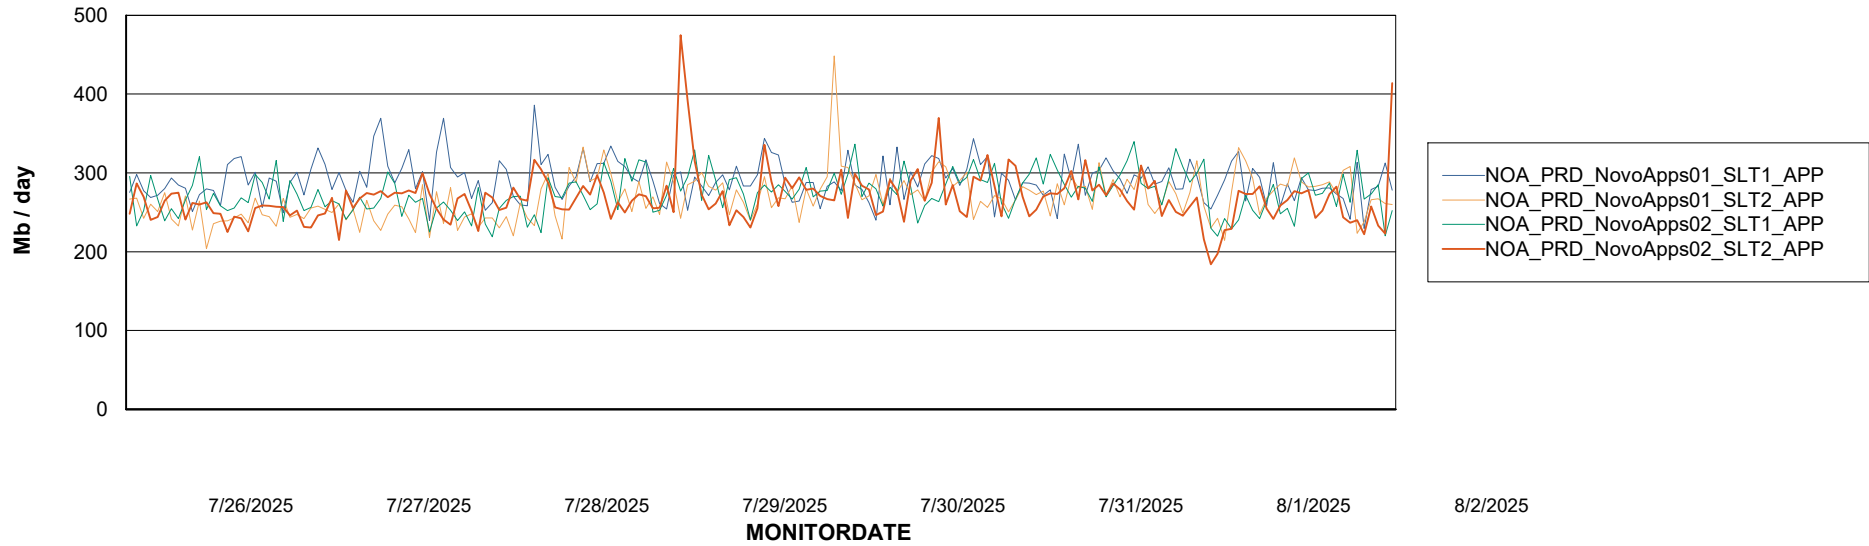

ABSSolute Application Server Services

Avg memory used per ABS Server Service