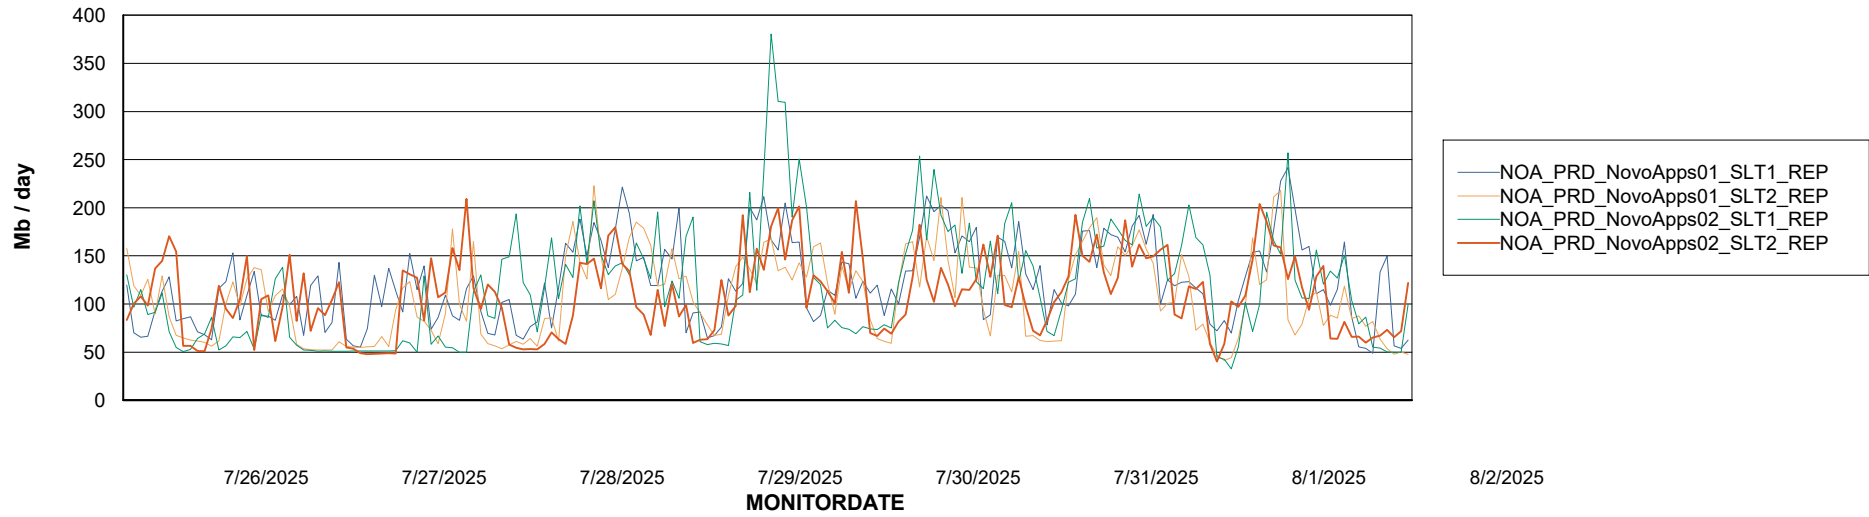

Avg memory used per ABS Server Service

Avg users per day per ABS server

Weekly SLA Customer Report

Customer NOA_Production (24/7)
Database ID 116

ABSSolute Application ReportServer Services

Avg memory used per ReportServer Service