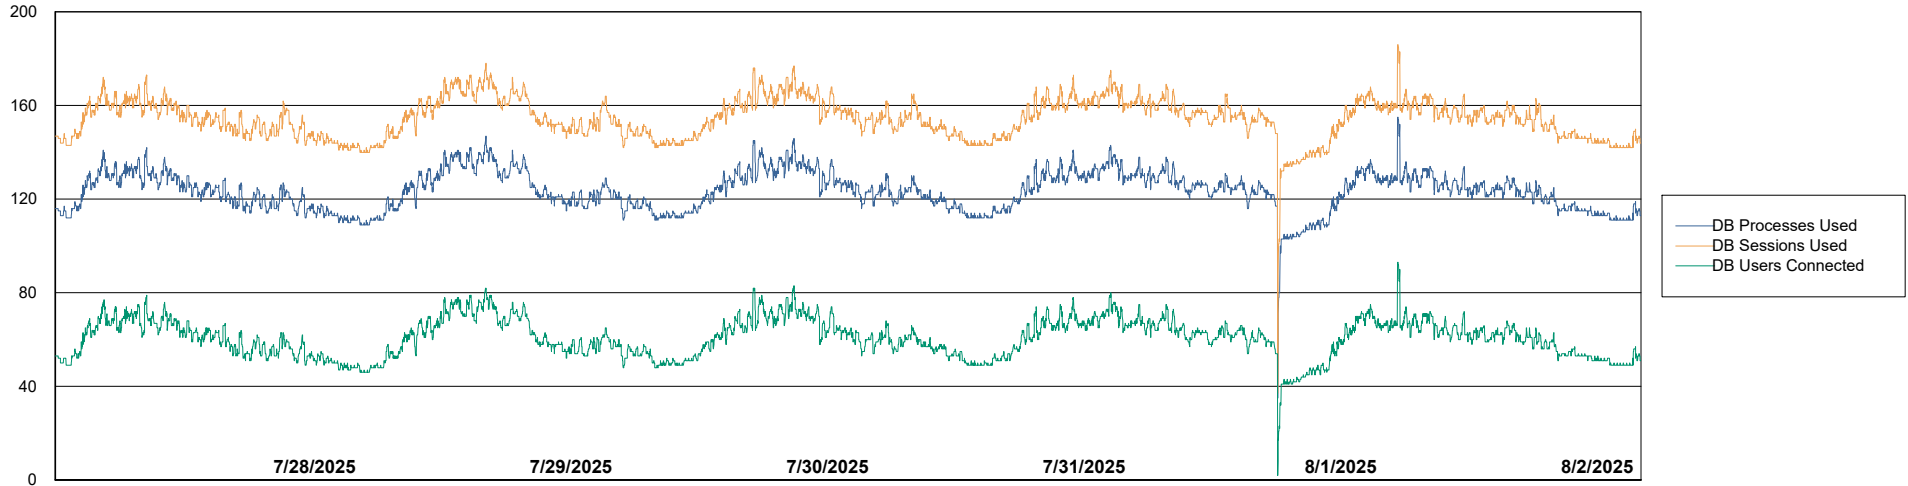

Weekly SLA Customer Report

Customer NOA_Production (24/7)
Database ID 116

Database Performance NOA_PRD_NHSBI_ABS1

Weekly SLA Customer Report

Customer NOA_Production (24/7)
Database ID 116

Database Performance NOA_PRD_NovoABS01_ABS1