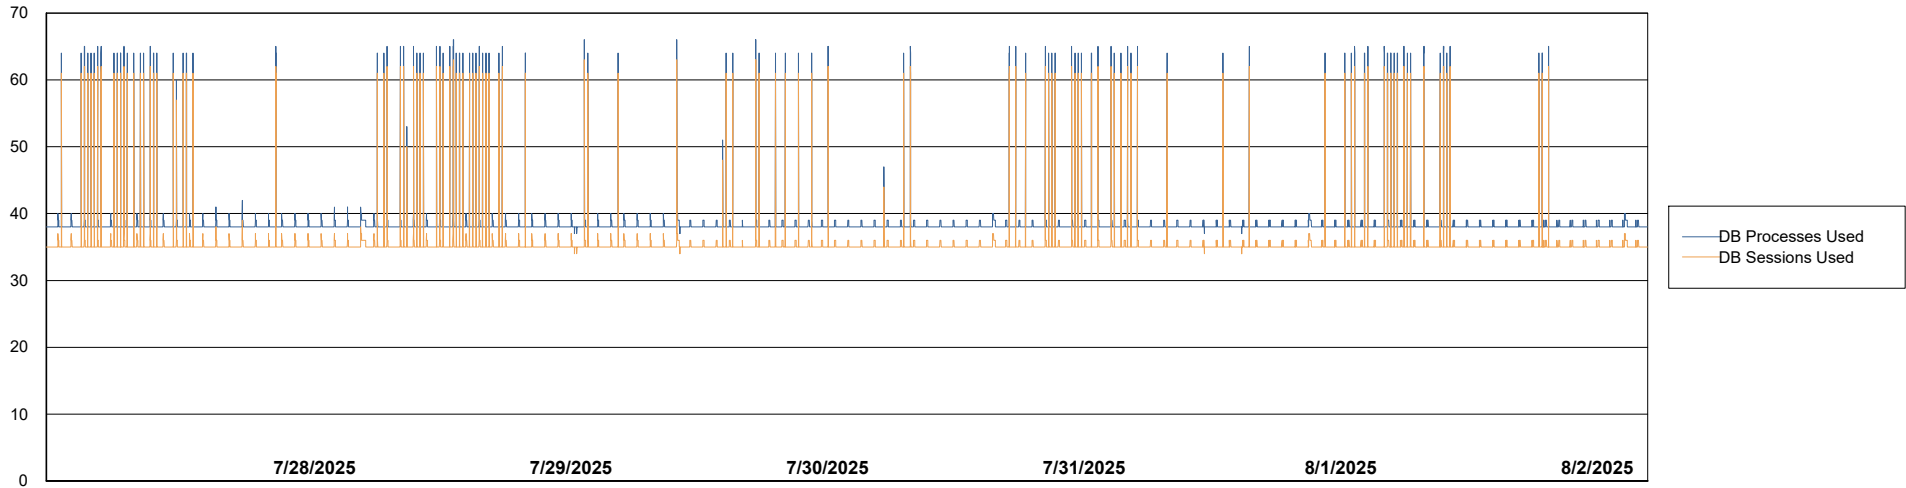

Database Performance NOA_PRD_NovoABS03_HSBABS1

DB Processes Max 300