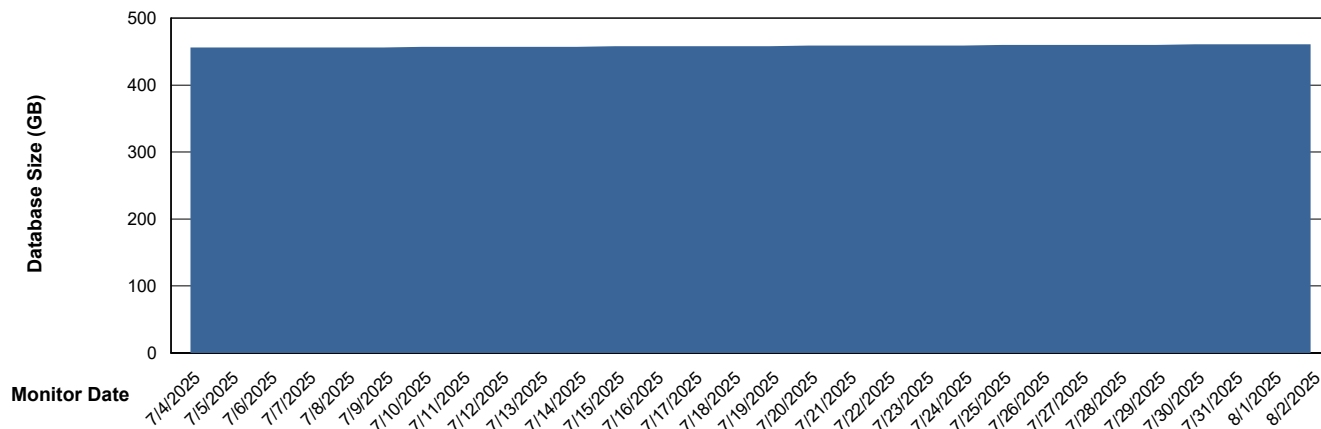

Weekly SLA Customer Report

Customer NOA_Production (24/7)
Database ID 116

Database Performance NOA_PRD_NovoABS03_HSBABS1

DB Processes Max 300

Weekly SLA Customer Report

Customer NOA_Production (24/7)
Database ID 116

DATABASE SIZE NOA_PRD_NHSBI_ABS1

Database growth over last month

DATABASE SIZE NOA_PRD_NovoABS01_ABS1

Database growth over last month

Weekly SLA Customer Report

Customer NOA_Production (24/7)
Database ID 116