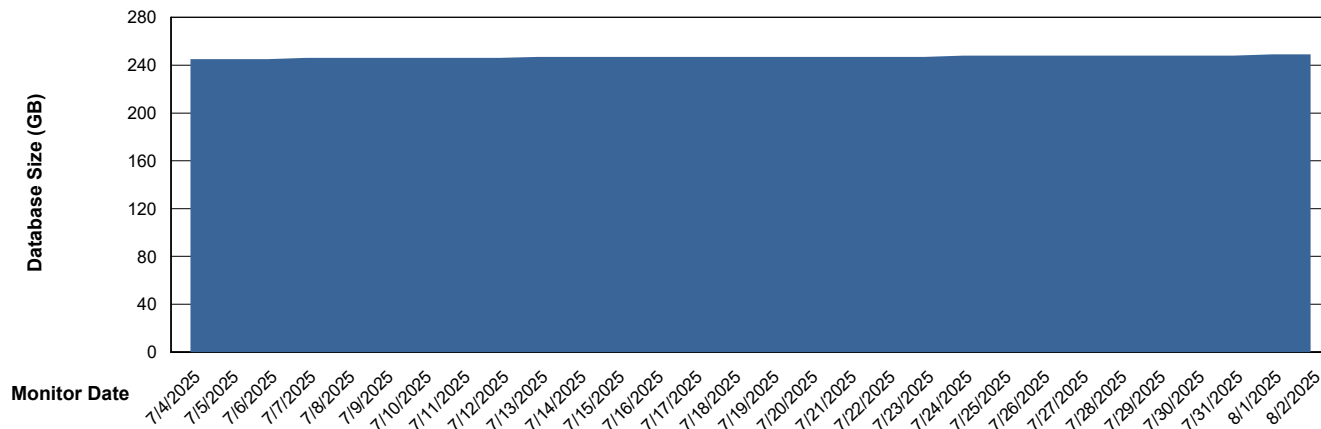

Weekly SLA Customer Report

Customer NOA_Production (24/7)
Database ID 116

Database Performance NOA_PRD_NovoABS03_HSBABS1

DB Processes Max 300

Weekly SLA Customer Report

Customer NOA_Production (24/7)
Database ID 116

DATABASE SIZE NOA_PRD_NHSBI_ABS1

Database growth over last month

DATABASE SIZE NOA_PRD_NovoABS01_ABS1

Database growth over last month

Weekly SLA Customer Report

Customer NOA_Production (24/7)
Database ID 116