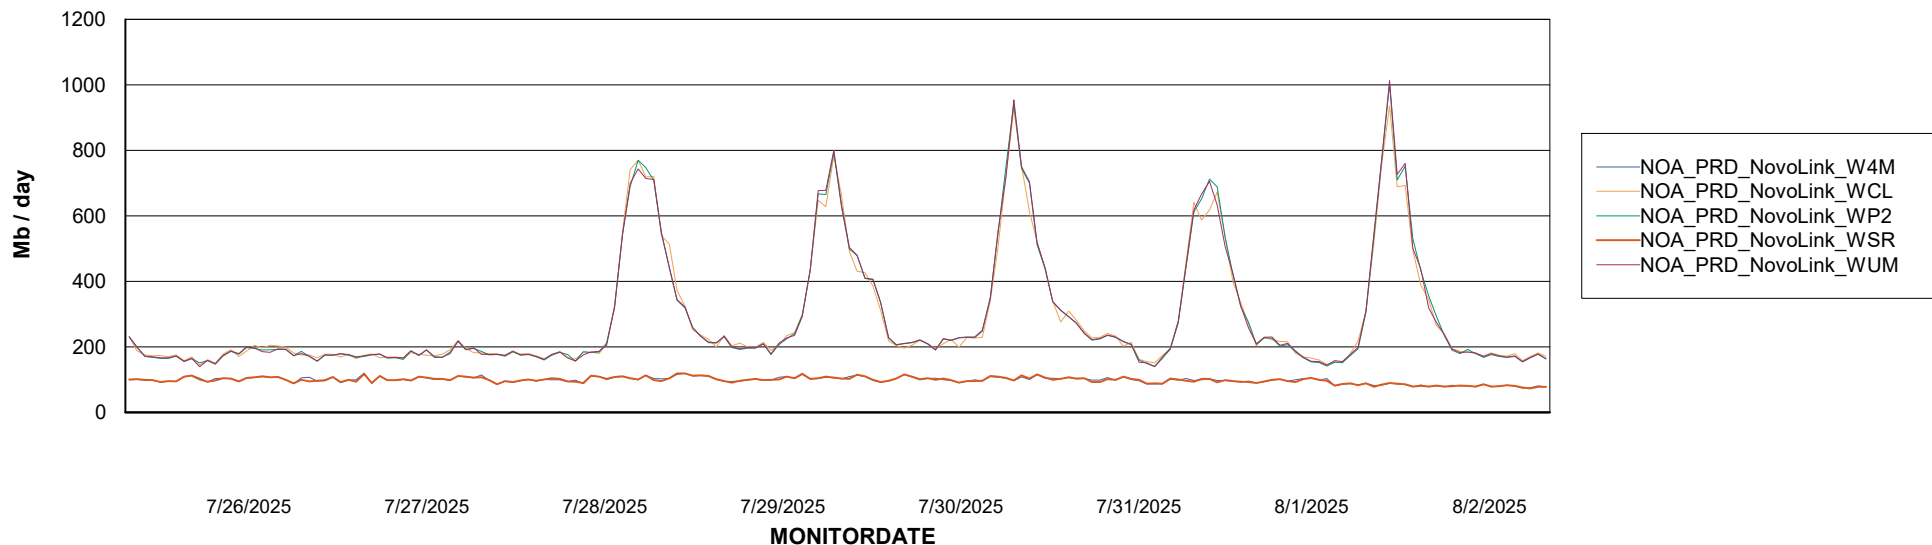

ABSSolute Web Component Services

Avg memory used per ABS Web component