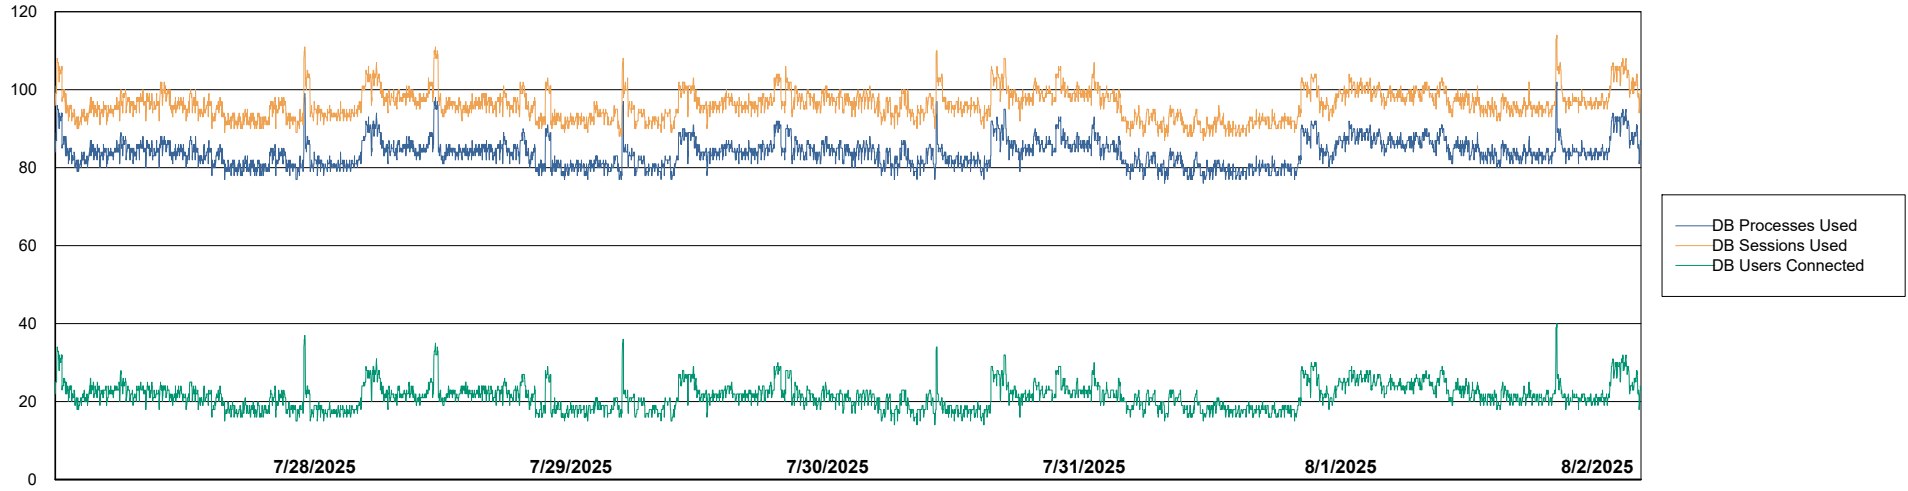

Weekly SLA Customer Report

Customer NOA_Production (24/7)
Database ID 116

Database Performance NOA_PRD_NHSBI_ABS1

Weekly SLA Customer Report

Customer NOA_Production (24/7)
Database ID 116

Database Performance NOA_PRD_NovoABS01_ABS1