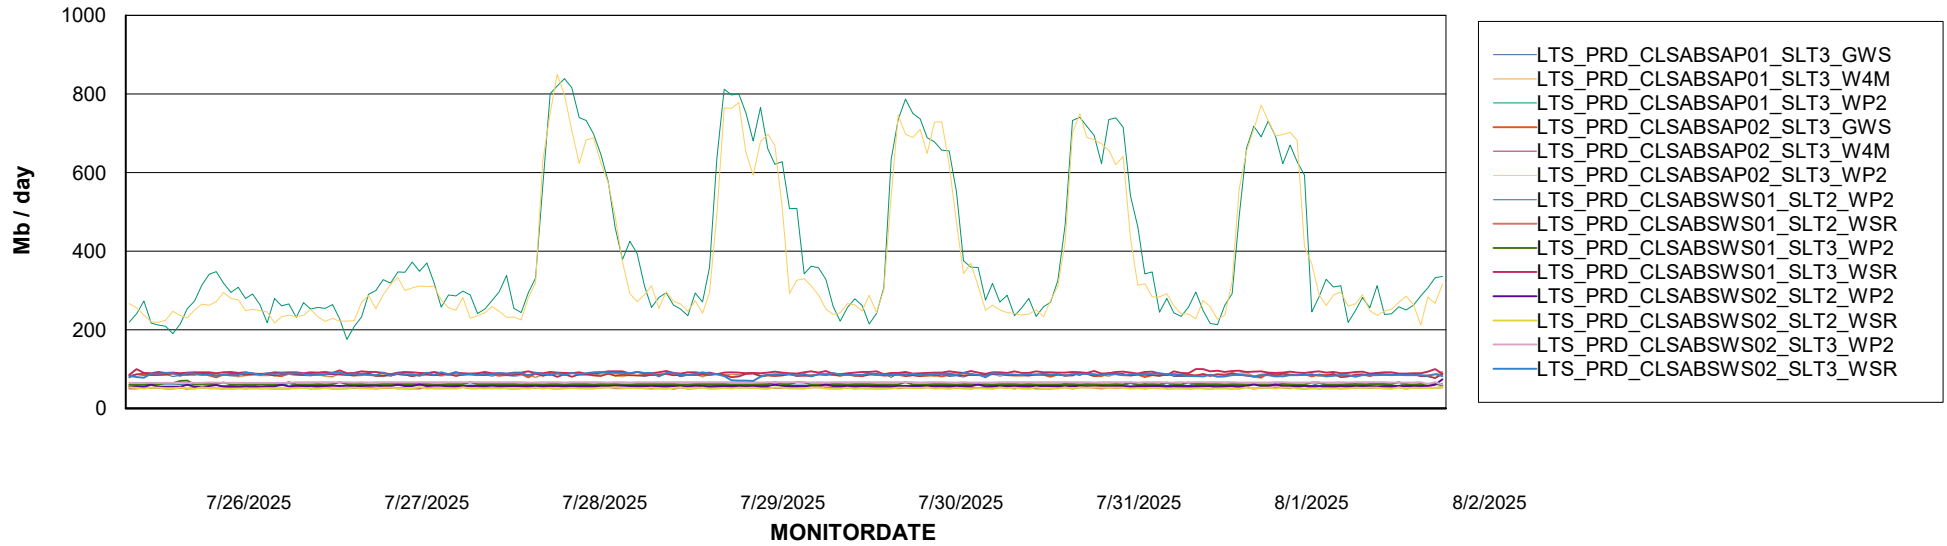

ABSSolute Web Component Services

Avg memory used per ABS Web component