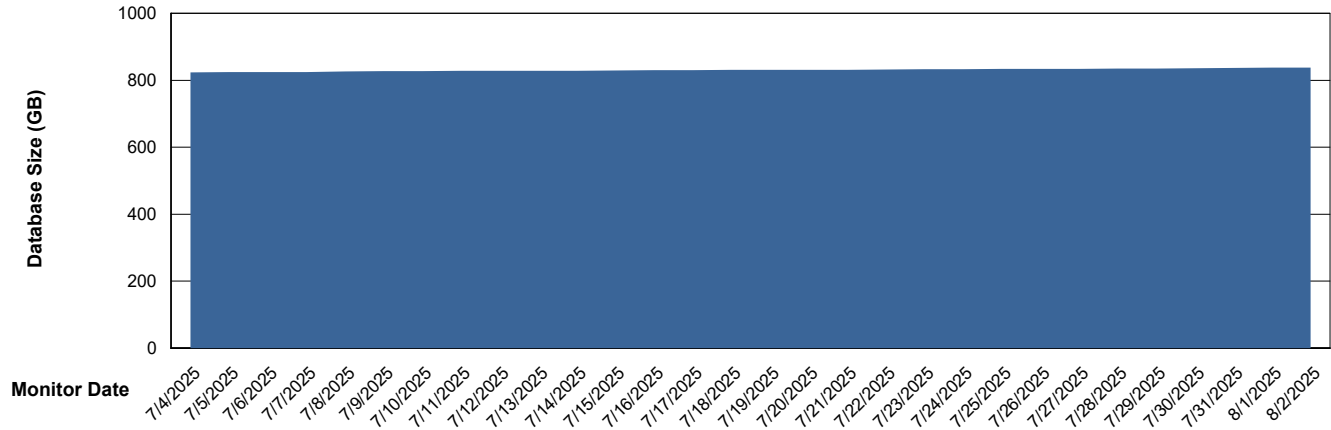

DATABASE SIZE LTS_PRD_CLSABSBI01_ABS1

Database growth over last month