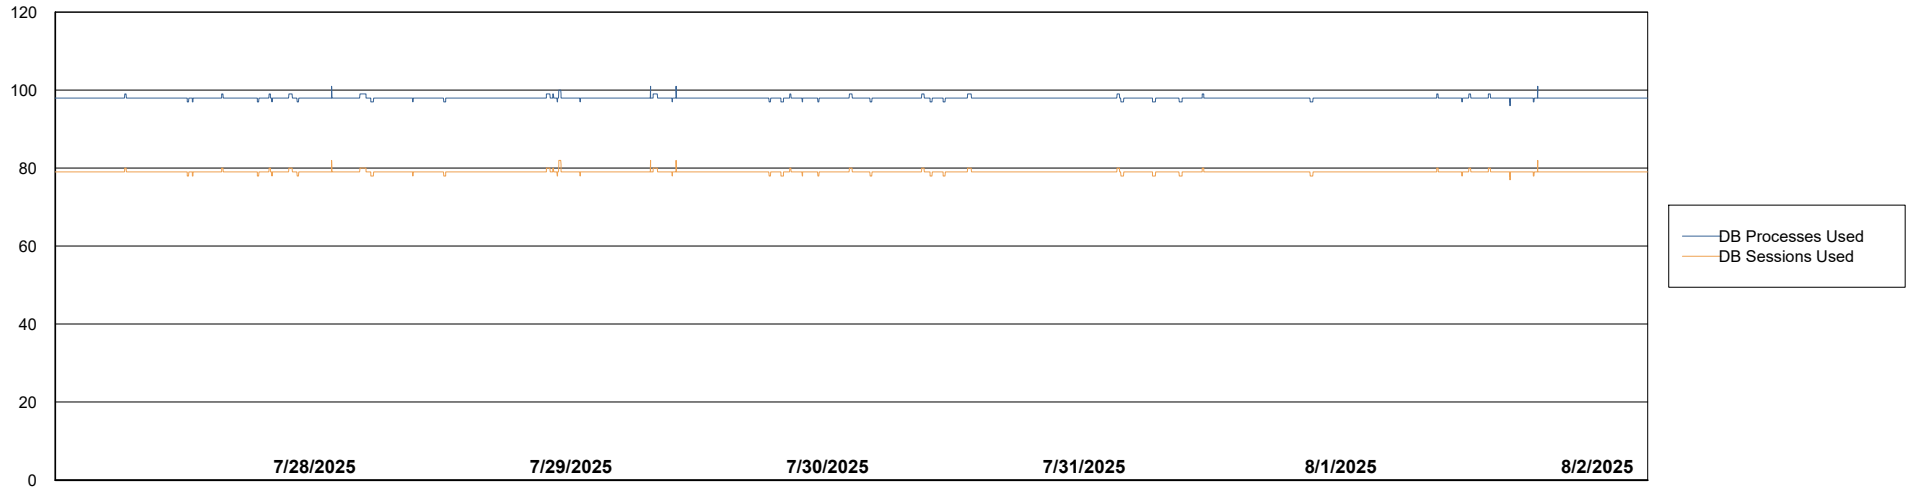

Database Performance LTS_PRD_CLSABSD02_HSBABS1

DB Processes Max 4
DB Processes Max 0
DB Processes Max 1,000