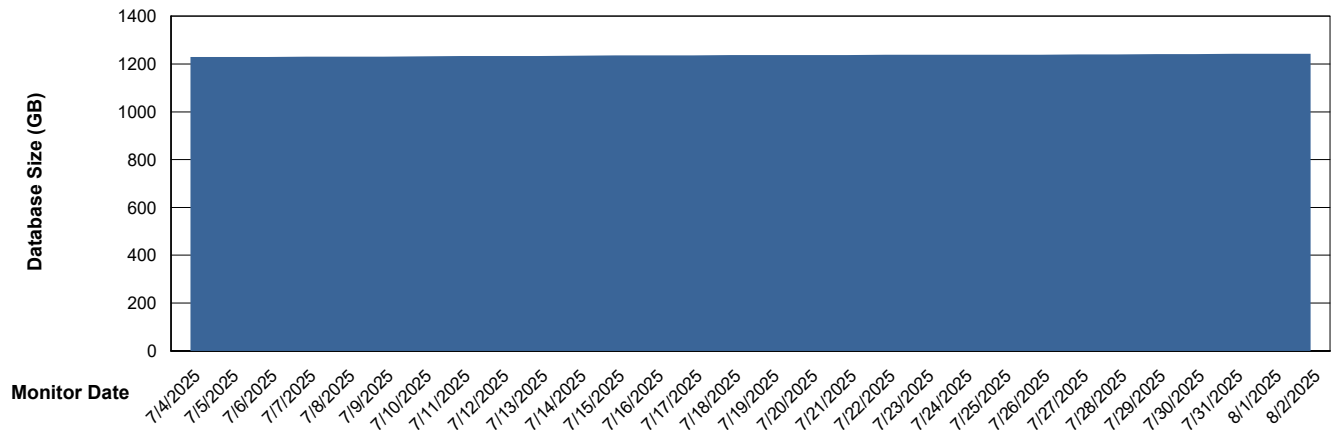

Customer LTS(CleanLease)_Production
Database ID 126

DATABASE SIZE LTS_PRD_CLSABSBI01_ABS1

Database growth over last month

DATABASE SIZE LTS_PRD_CLSABSDB01_ABS1

Database growth over last month

Weekly SLA Customer Report