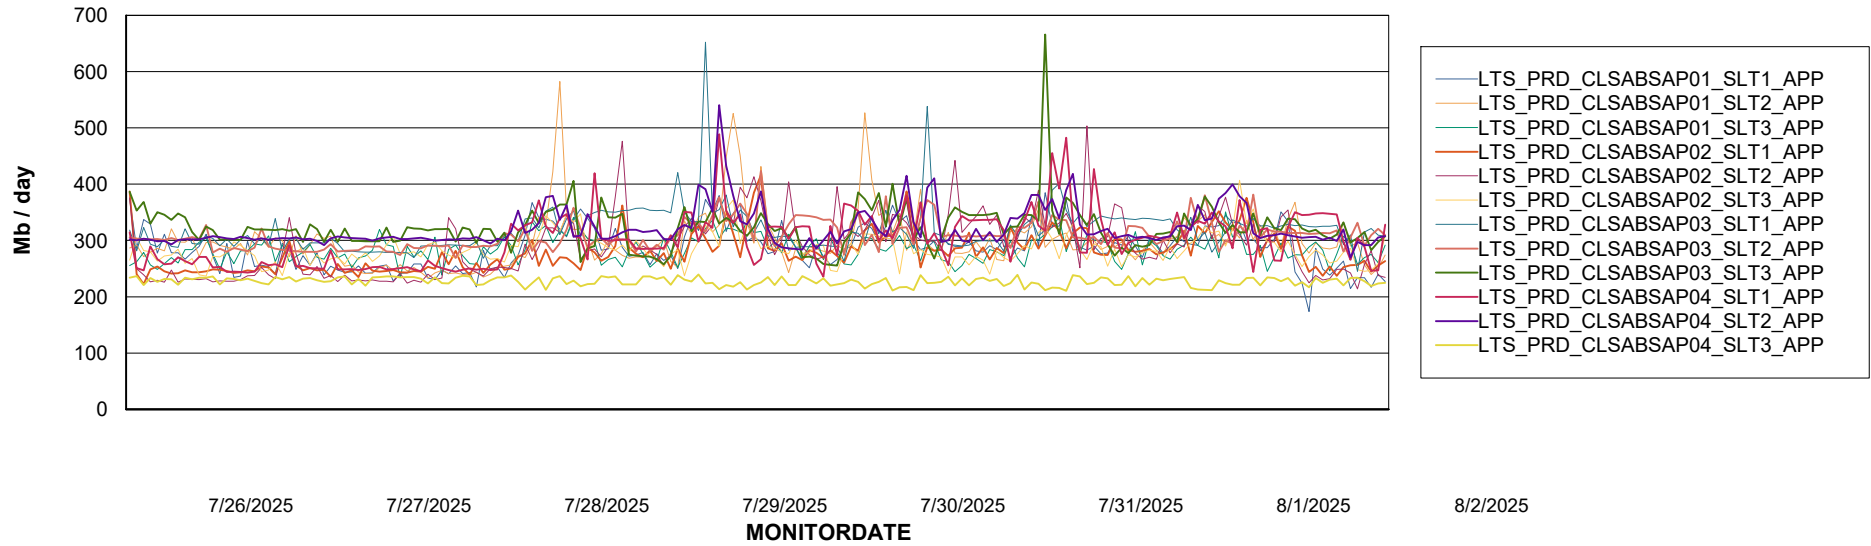

ABSSolute Application Server Services

Avg memory used per ABS Server Service