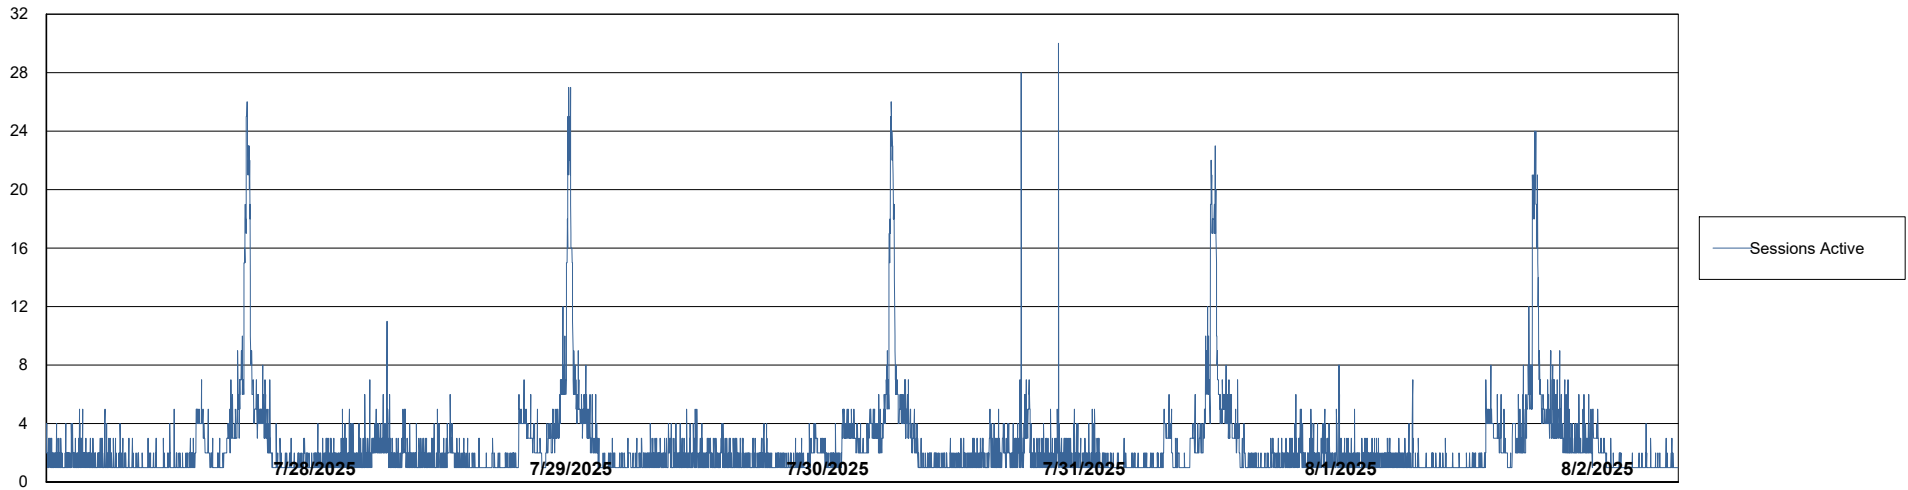

Weekly SLA Customer Report

Customer LTS(CleanLease)_Production
Database ID 126

Database Performance LTS_PRD_CLSABSBI01_ABS1

Weekly SLA Customer Report

Customer LTS(CleanLease)_Production
Database ID 126

Database Performance LTS_PRD_CLSABSD01_ABS1