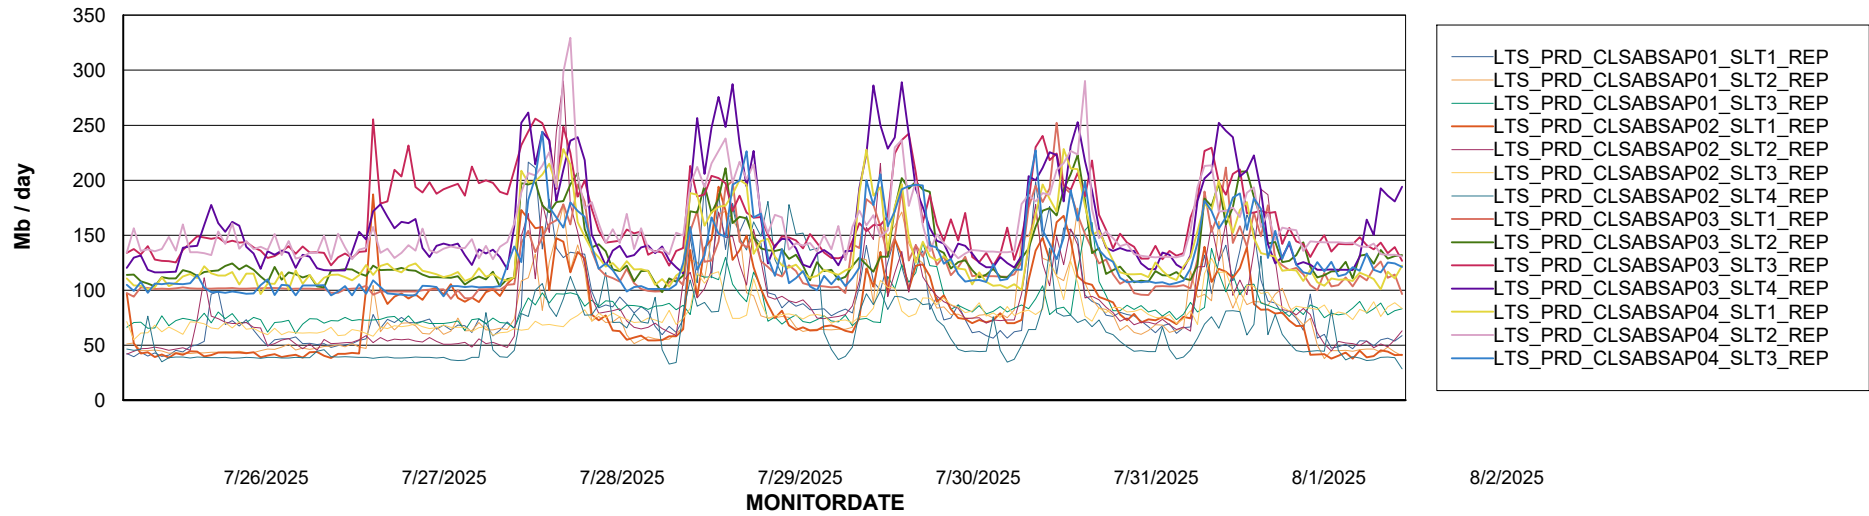

ABSSolute Application ReportServer Services

Avg memory used per ReportServer Service