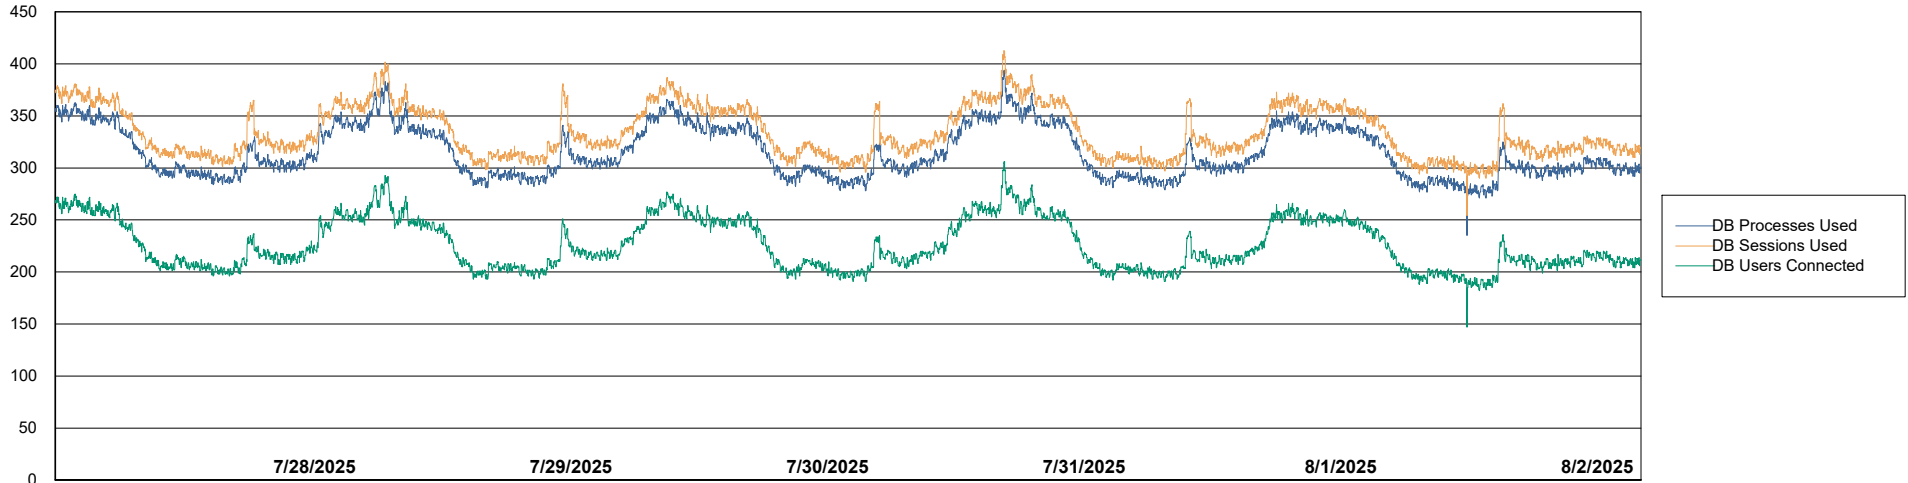

Weekly SLA Customer Report

Customer LTS(CleanLease)_Production
Database ID 126

Database Performance LTS_PRD_CLSABSBI01_ABS1

Weekly SLA Customer Report

Customer LTS(CleanLease)_Production
Database ID 126

Database Performance LTS_PRD_CLSABSD01_ABS1