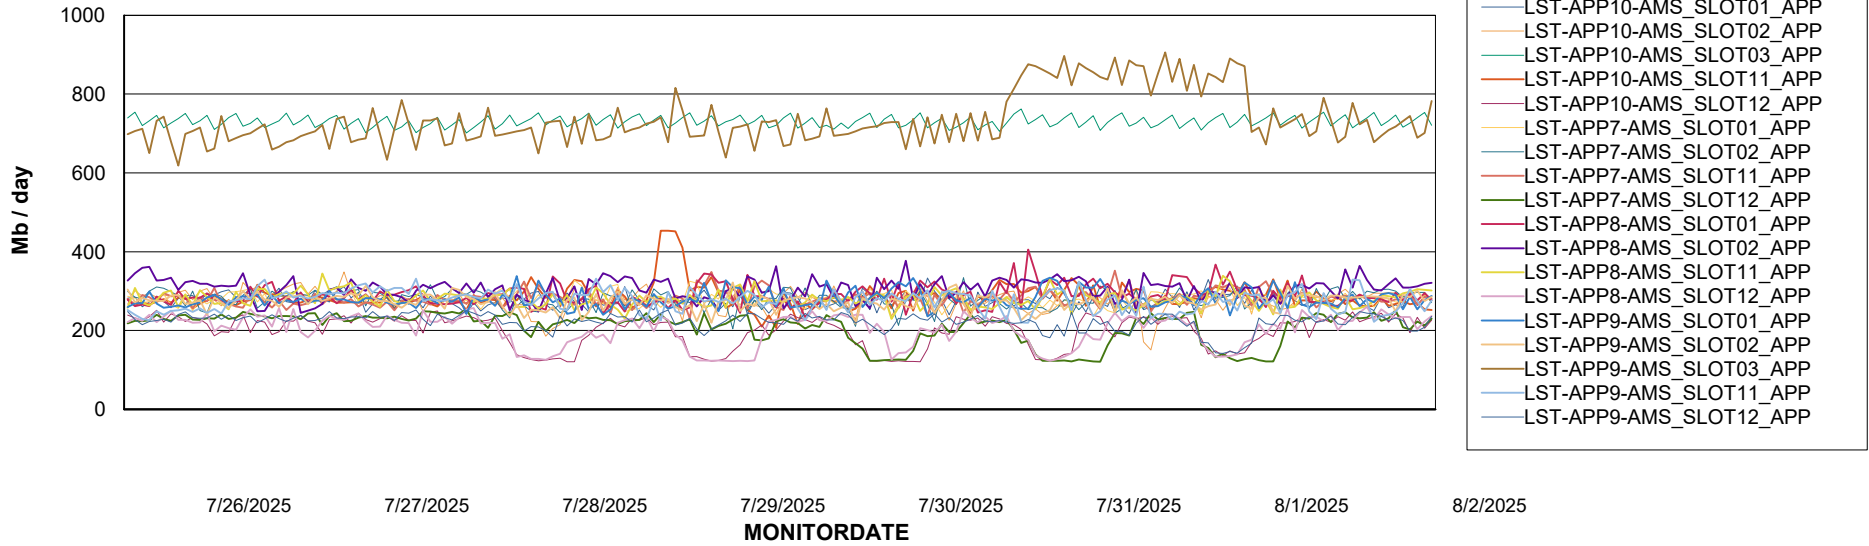

ABSSolute Application Server Services

Avg memory used per ABS Server Service