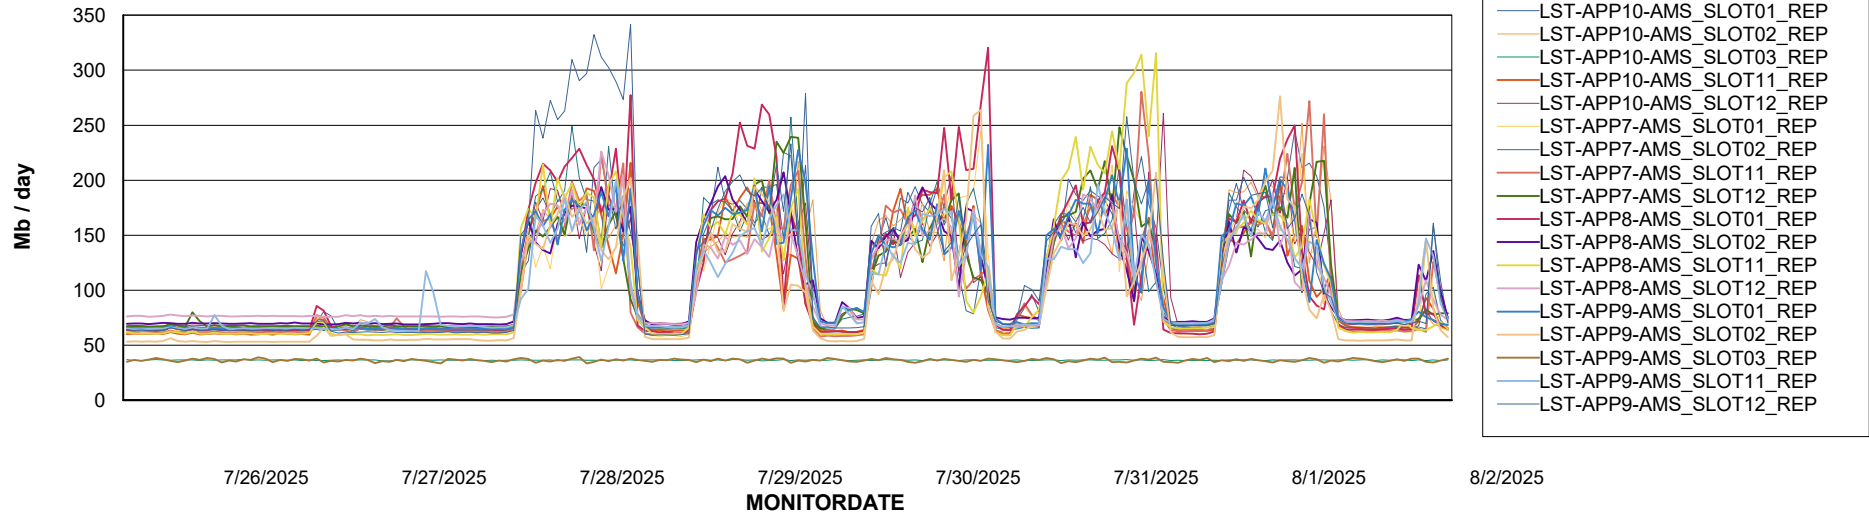

ABSSolute Application ReportServer Services

Avg memory used per ReportServer Service