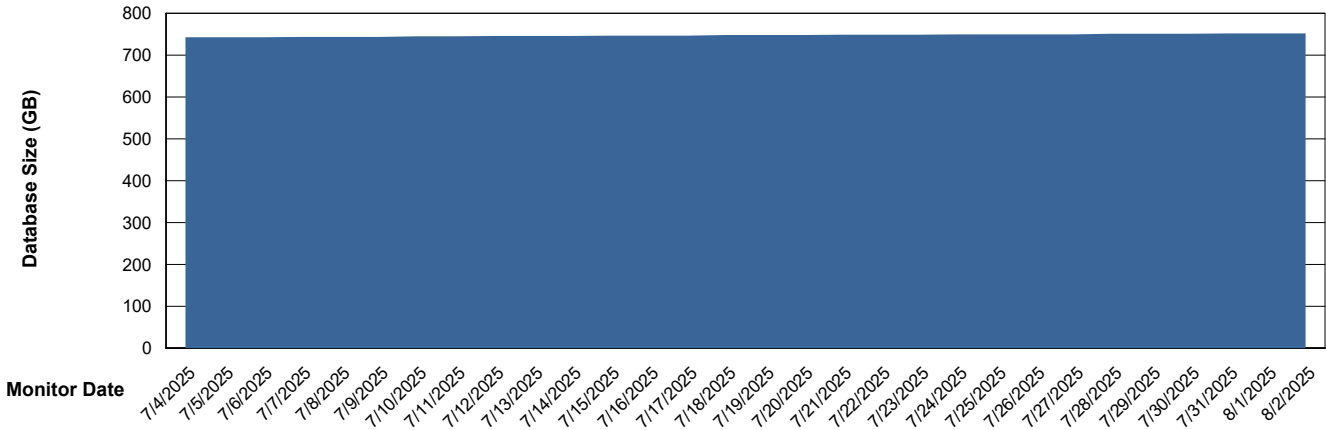

Database growth over last month

Database Tablespace LST-DBS7-AMS_DB_ABS1

Date	Tablespace Name	Filesize (Gb)	Usedsize (Gb)	Percentage free
8/2/2025	ABSDATA	752	626	17
	INDX	140	110	21
8/1/2025	ABSDATA	752	625	17
	INDX	140	110	21
7/31/2025	ABSDATA	752	625	17
	INDX	140	110	21
7/30/2025	ABSDATA	752	625	17
	INDX	140	110	21
7/29/2025	ABSDATA	752	624	17
	INDX	140	110	22
7/28/2025	ABSDATA	752	624	17
	INDX	140	110	22
7/27/2025	ABSDATA	752	624	17
	INDX	140	110	22