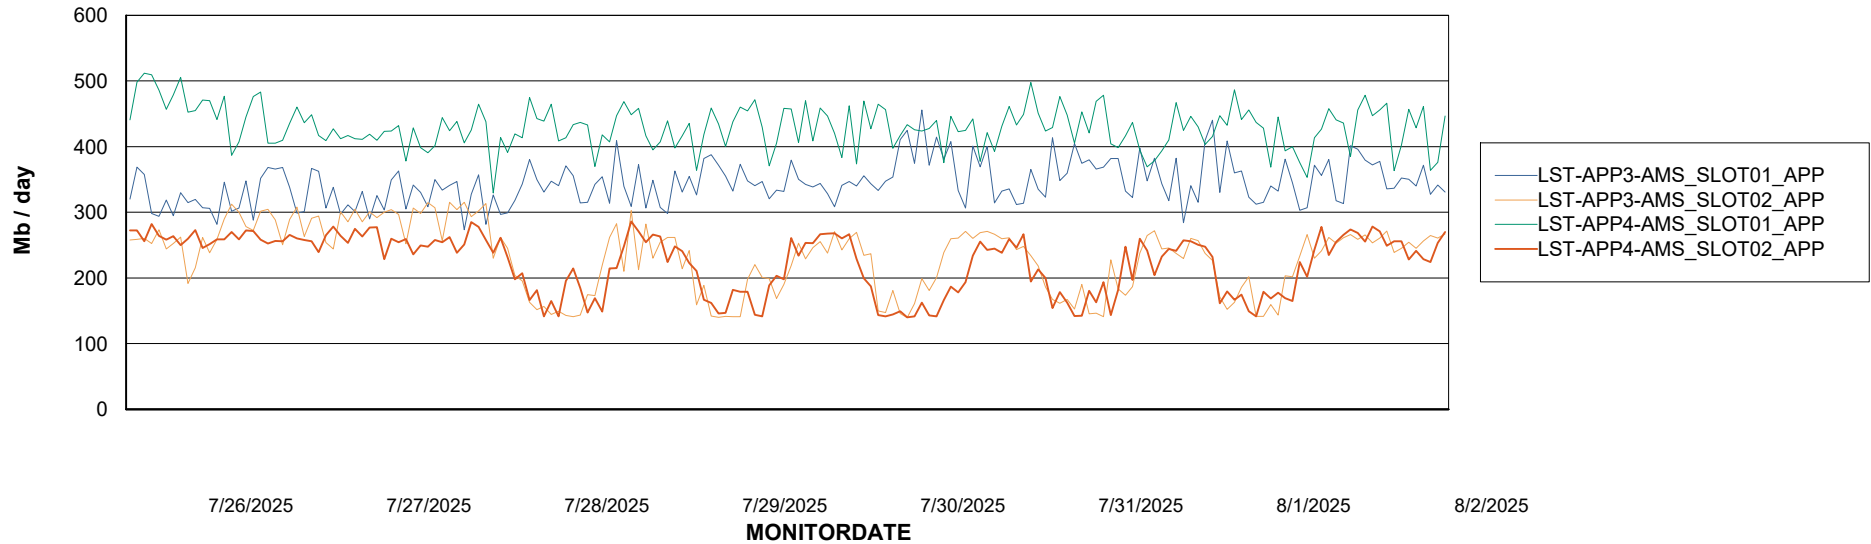

ABSSolute Application Server Services

Avg memory used per ABS Server Service