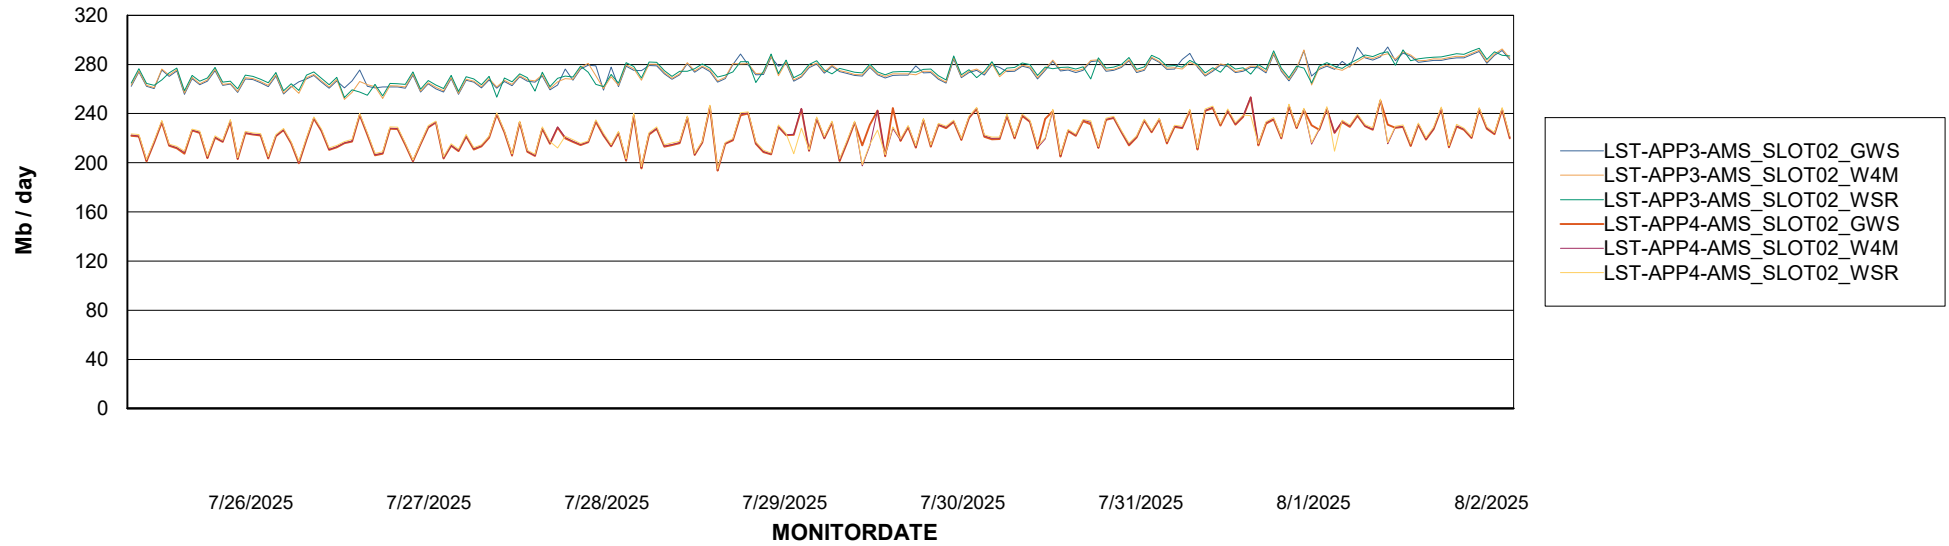

ABSSolute Web Component Services

Avg memory used per ABS Web component