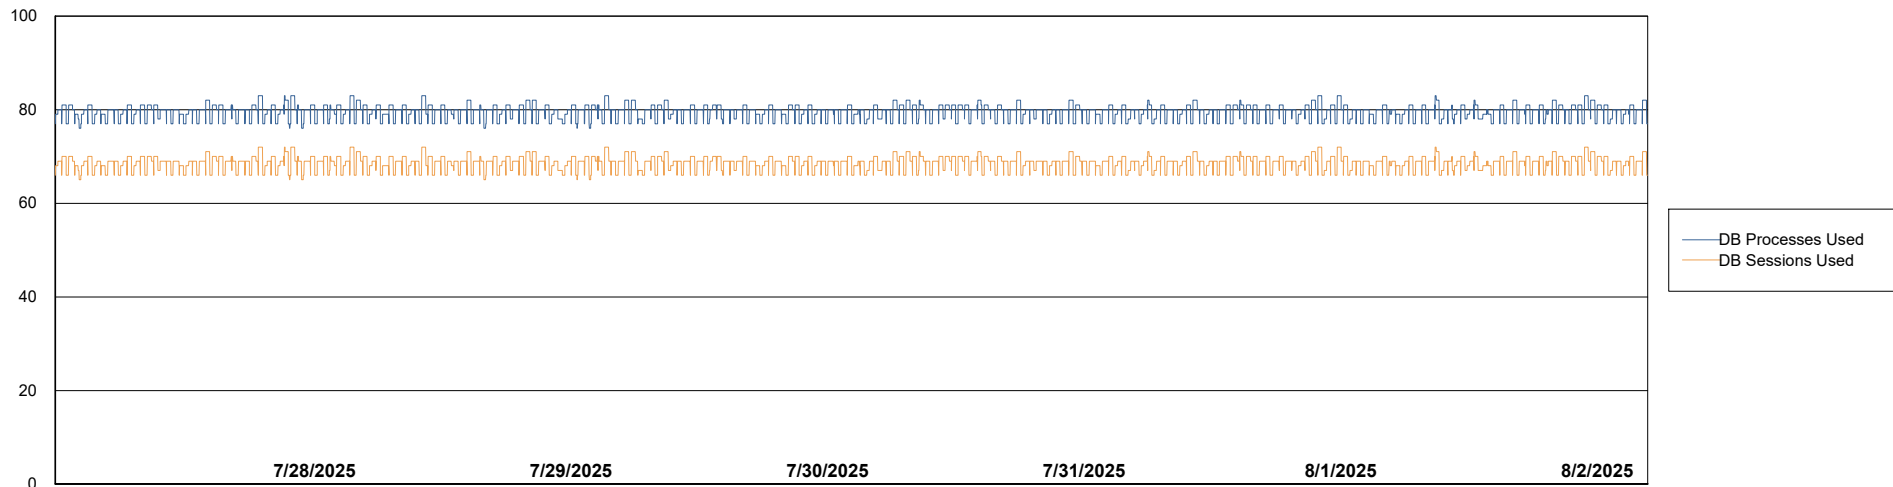

Database Performance LST-DBS4-AMS_DB_HSBABSME

DB Processes Max 1,000

DB Processes Max 0