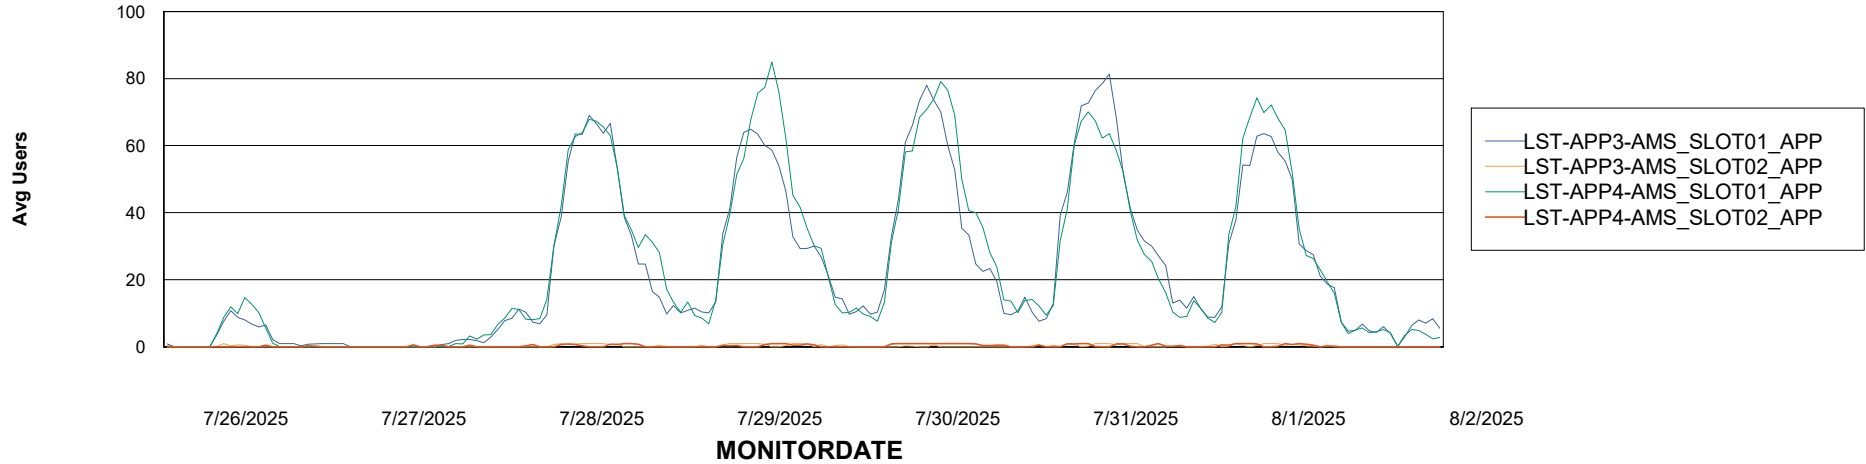

Weekly SLA Customer Report

Customer LST OCI AMS Production ABSME
Database ID 213

ABSSolute Application Server Services

Avg memory used per ABS Server Service

Avg users per day per ABS server

Weekly SLA Customer Report