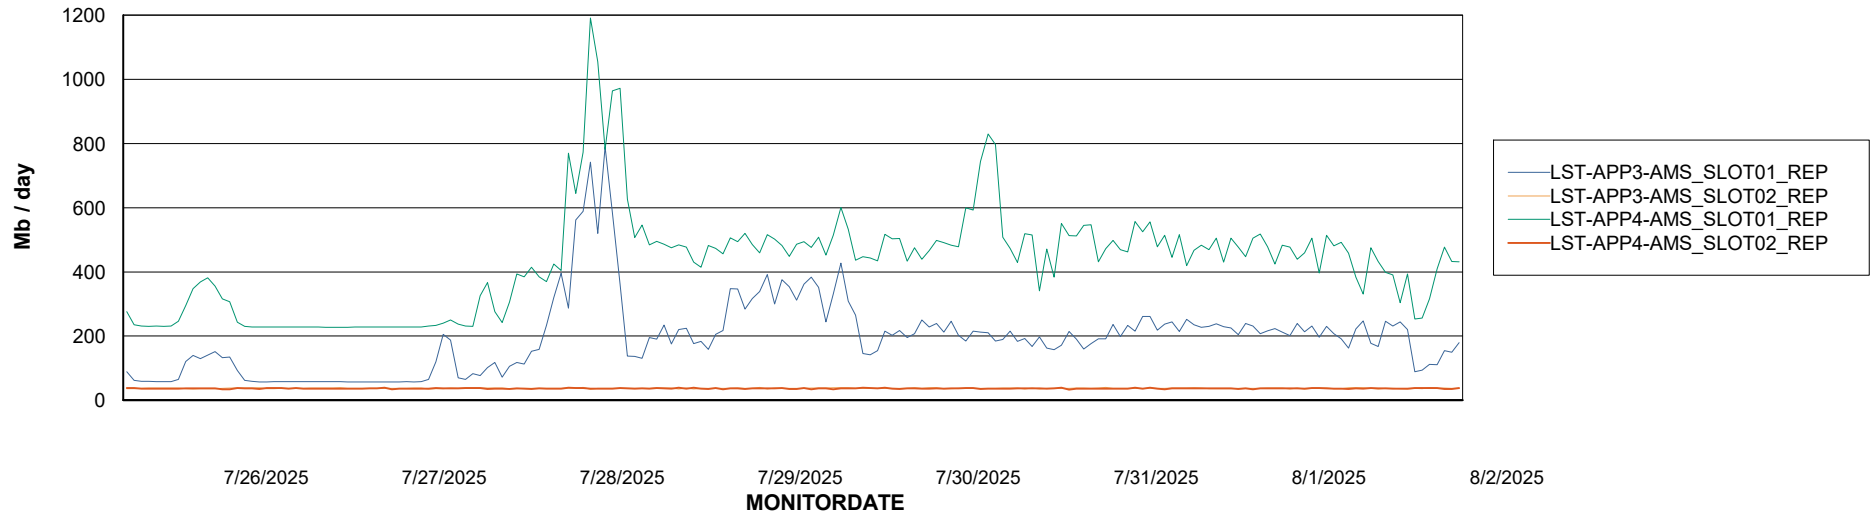

ABSSolute Application ReportServer Services

Avg memory used per ReportServer Service