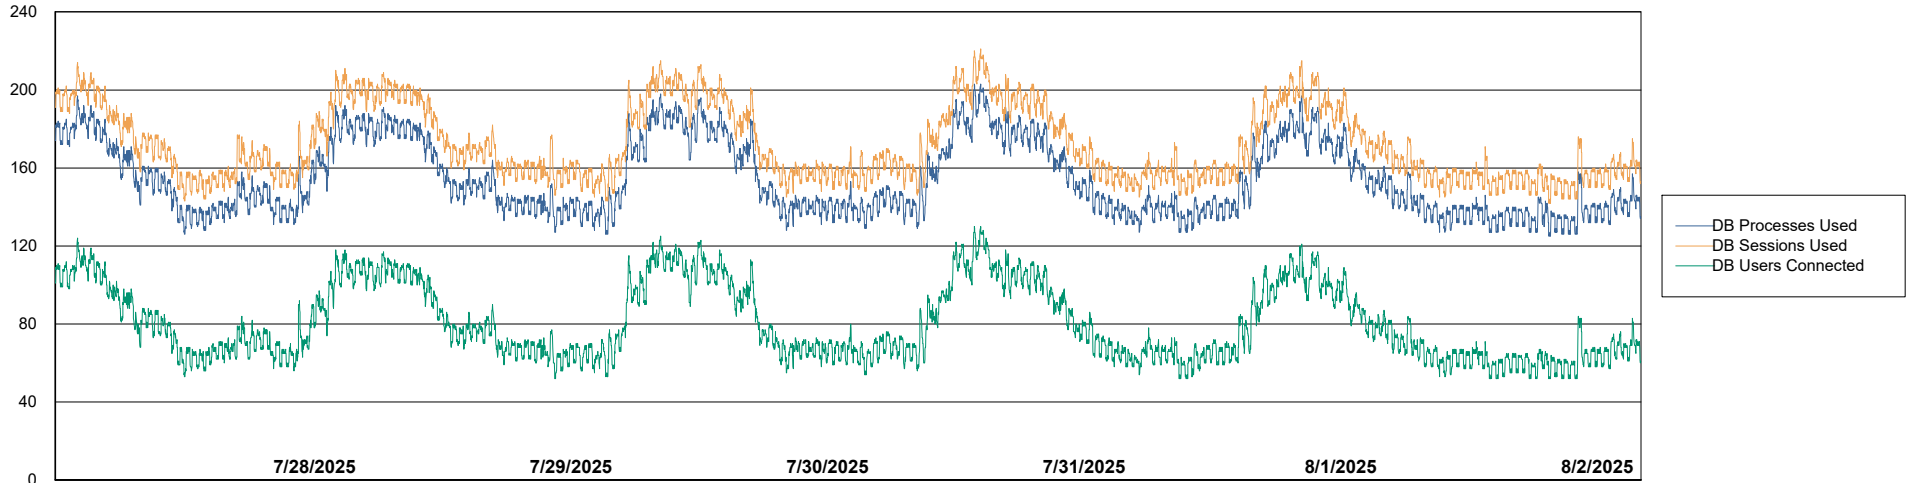

Database Performance LST-DBS4-AMS_DB_ABSME2