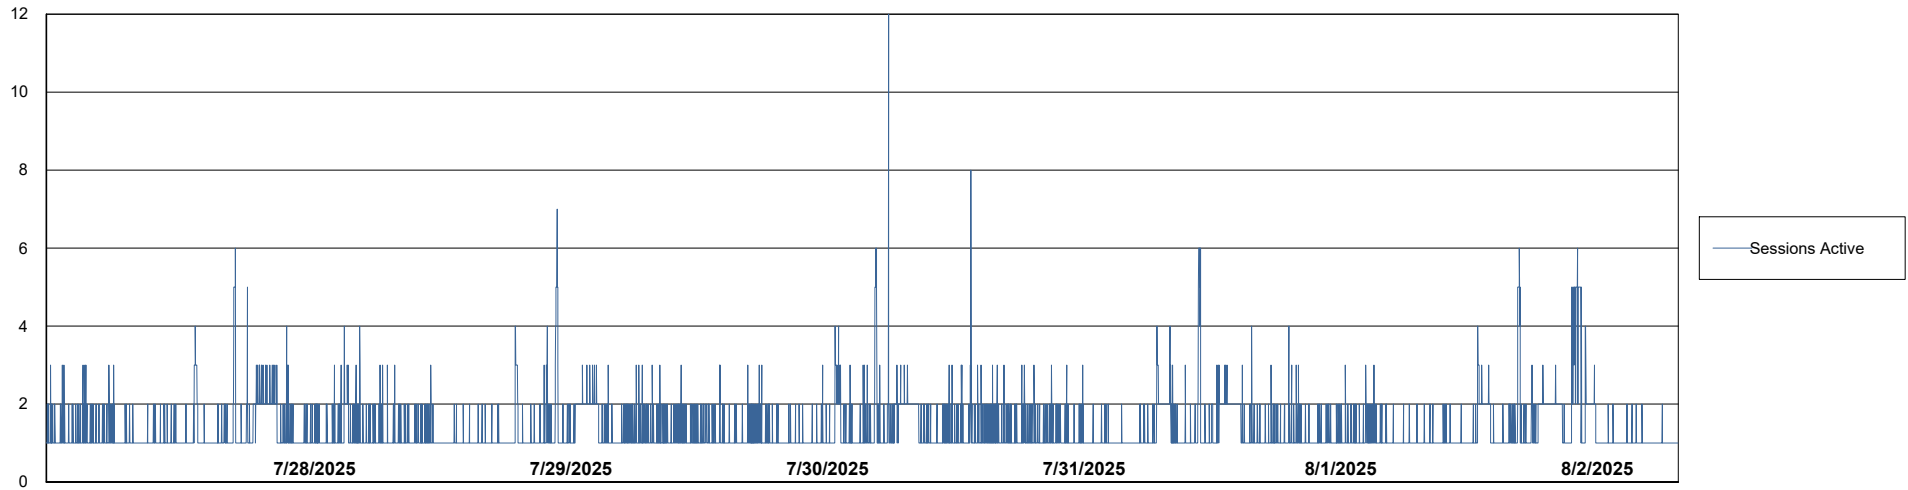

Database Performance LST-DBS4-AMS_DB_ABSME2