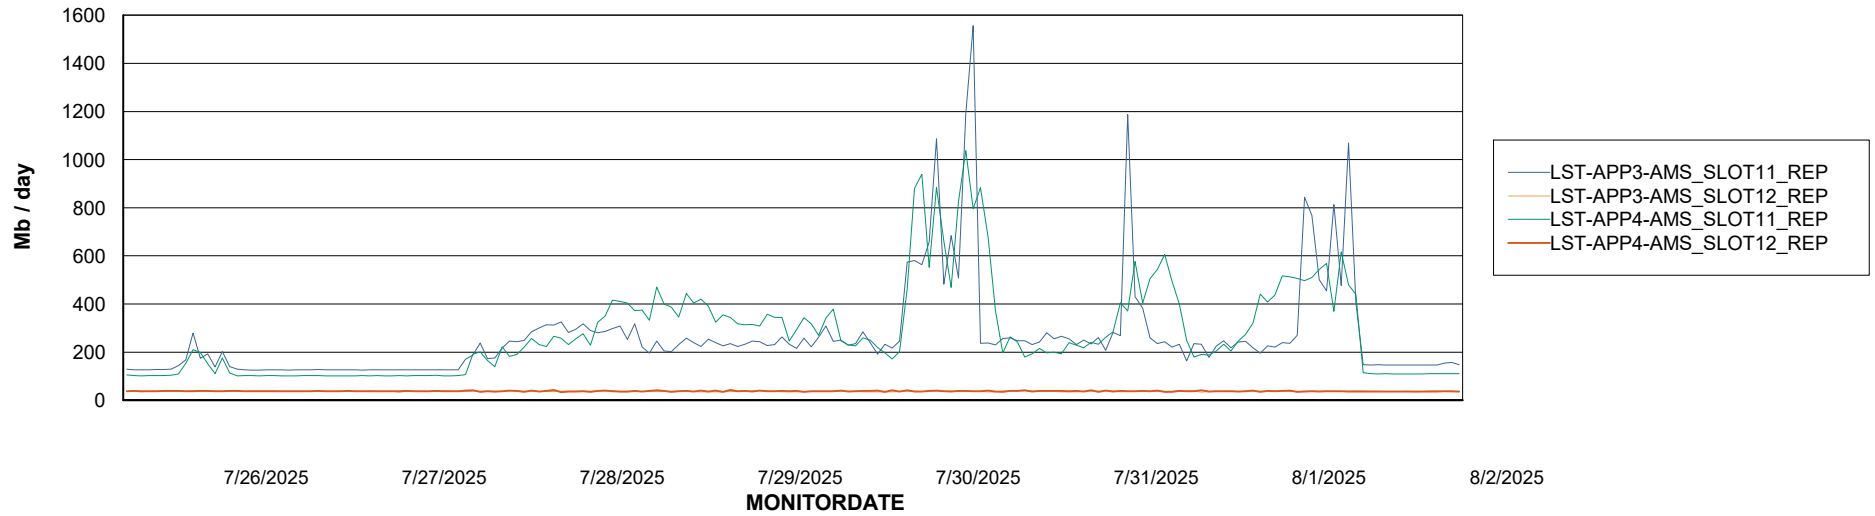

ABSSolute Application ReportServer Services

Avg memory used per ReportServer Service