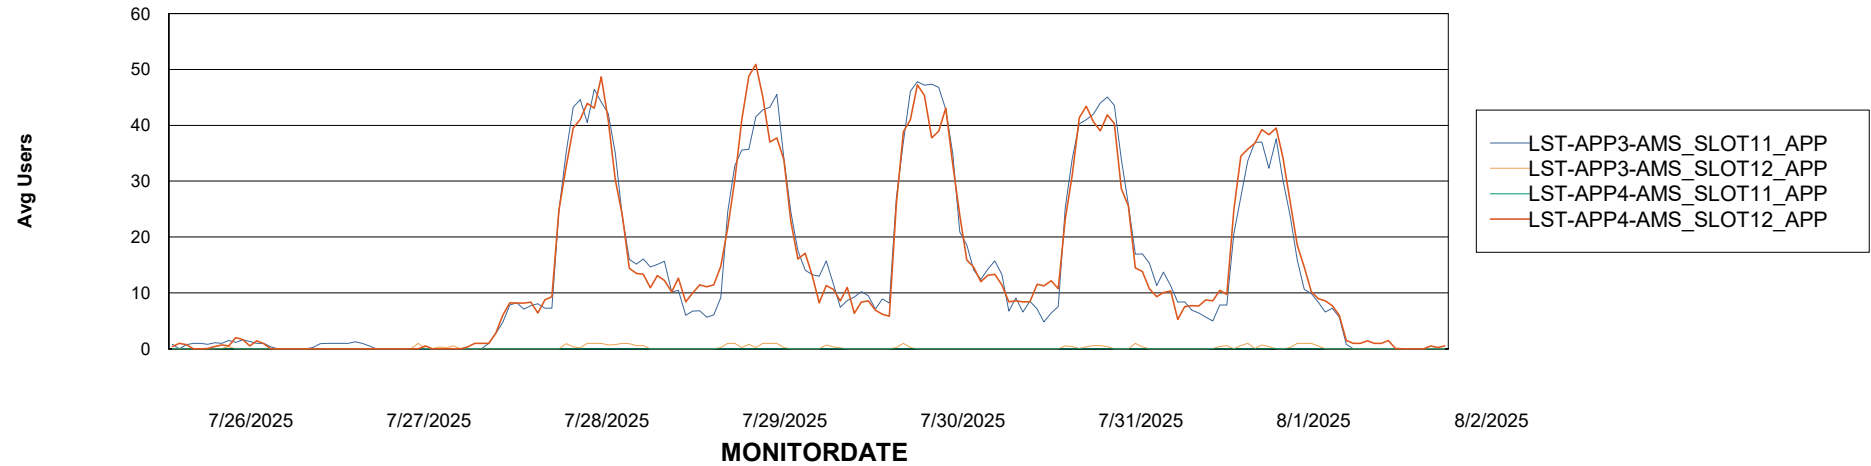

Weekly SLA Customer Report

Customer LST OCI AMS Production ABSME2
Database ID 211

ABSSolute Application Server Services

Avg memory used per ABS Server Service

Avg users per day per ABS server

Weekly SLA Customer Report