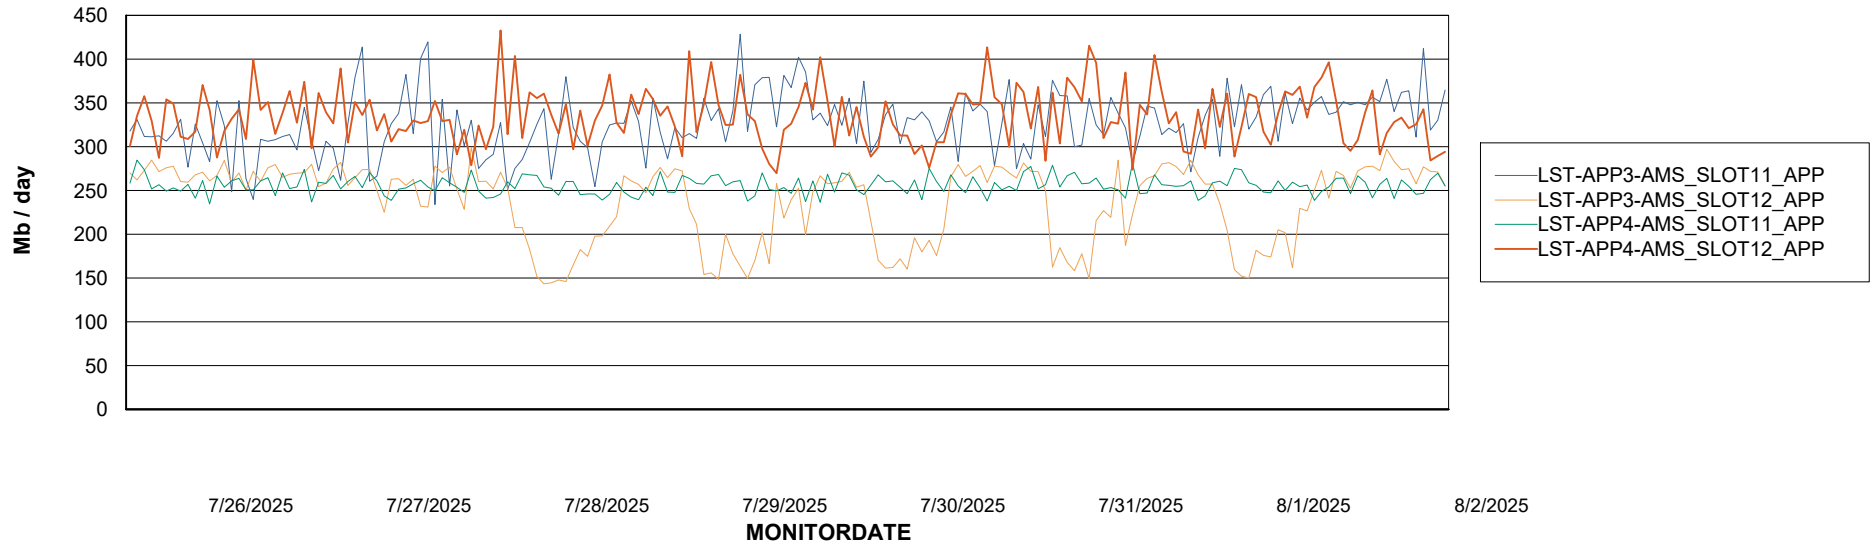

ABSSolute Application Server Services

Avg memory used per ABS Server Service