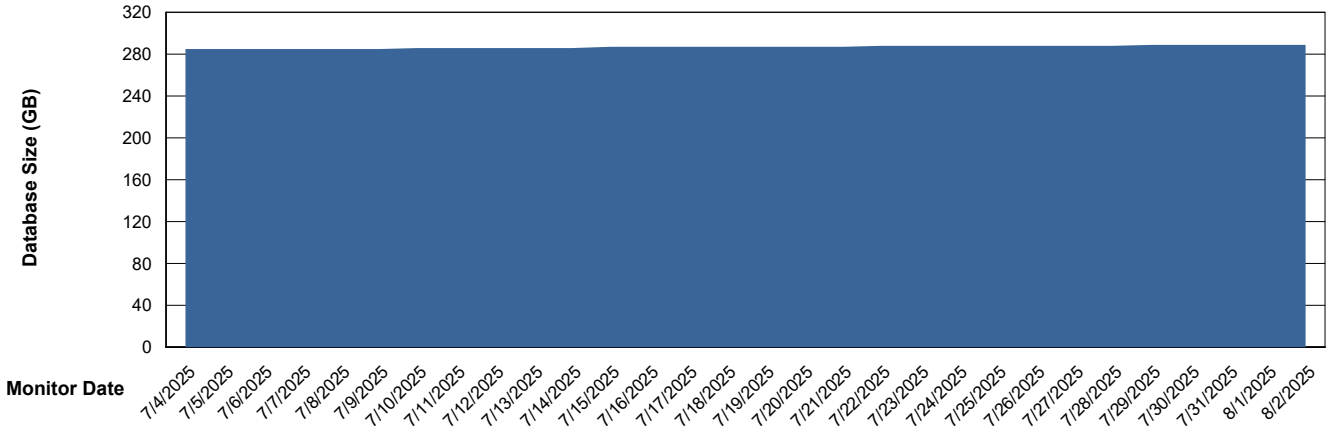

Database Performance LST-DBS4-AMS_DB_ABSME2

Weekly SLA Customer Report

Customer LST OCI AMS Production ABSME2
 Database ID 211

DATABASE SIZE LST-DBS4-AMS_DB_ABSME2

Database growth over last month

Database Tablespace LST-DBS4-AMS_DB_ABSME2