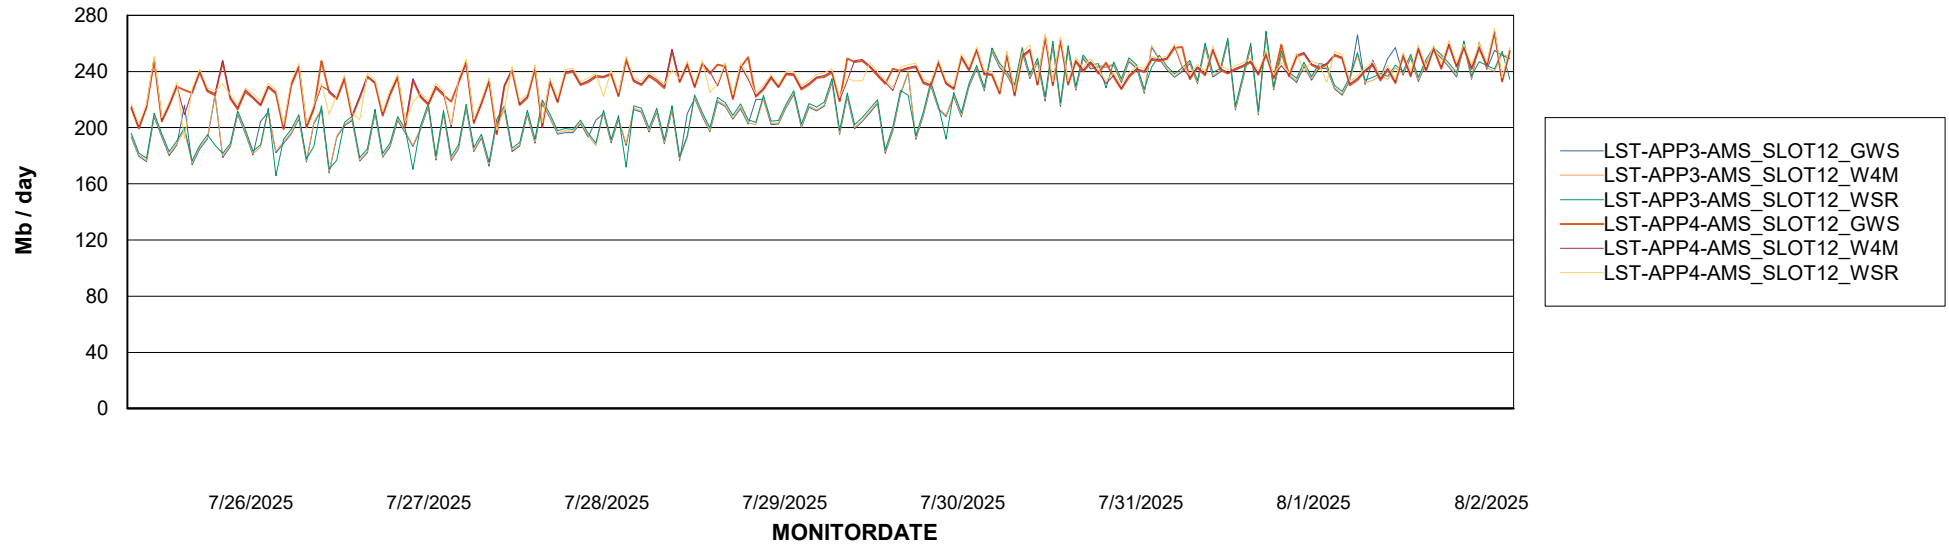

ABSSolute Web Component Services

Avg memory used per ABS Web component