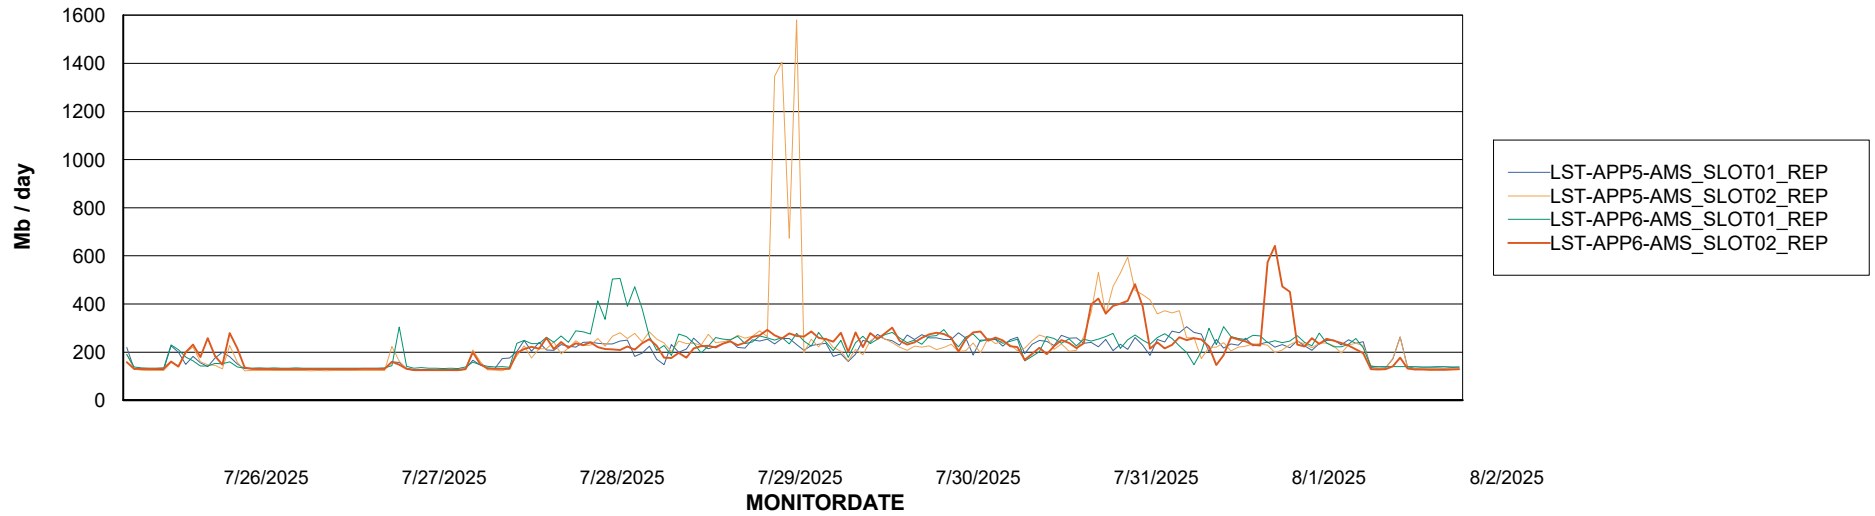

ABSSolute Application ReportServer Services

Avg memory used per ReportServer Service