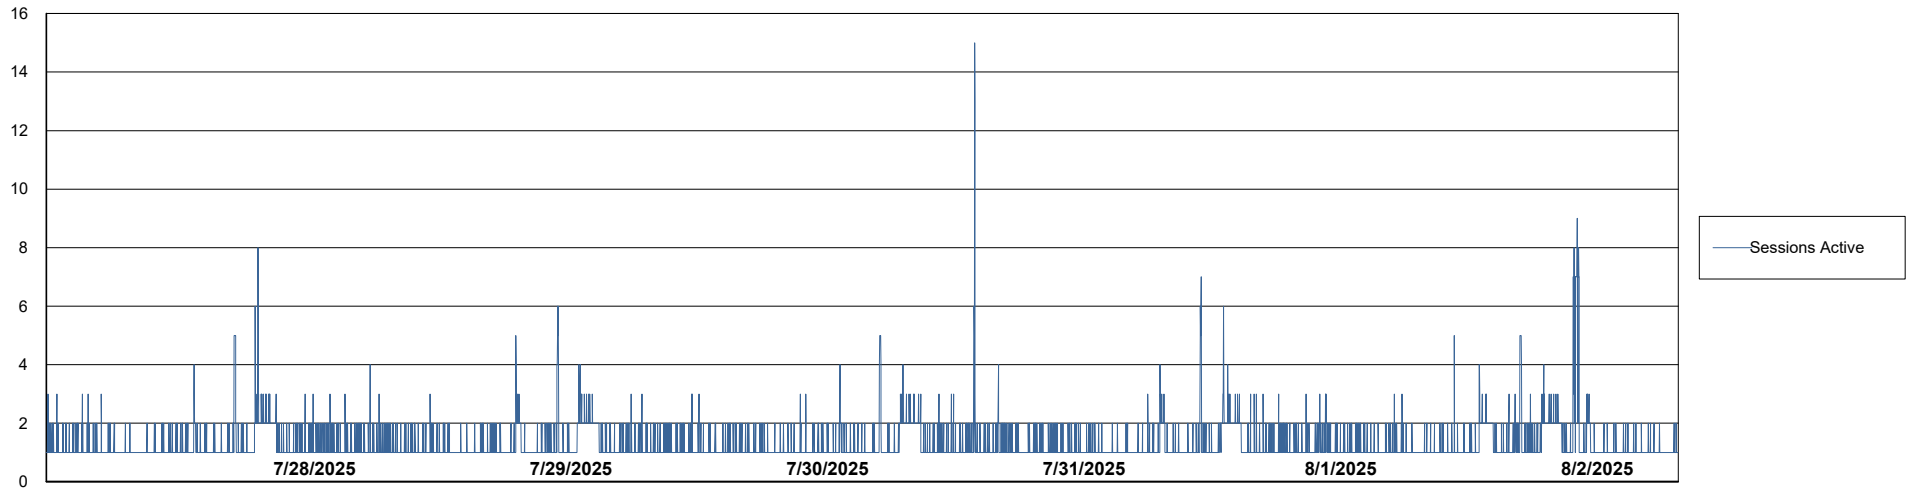

Database Performance LST-DBS5-AMS_DB_ABSEE