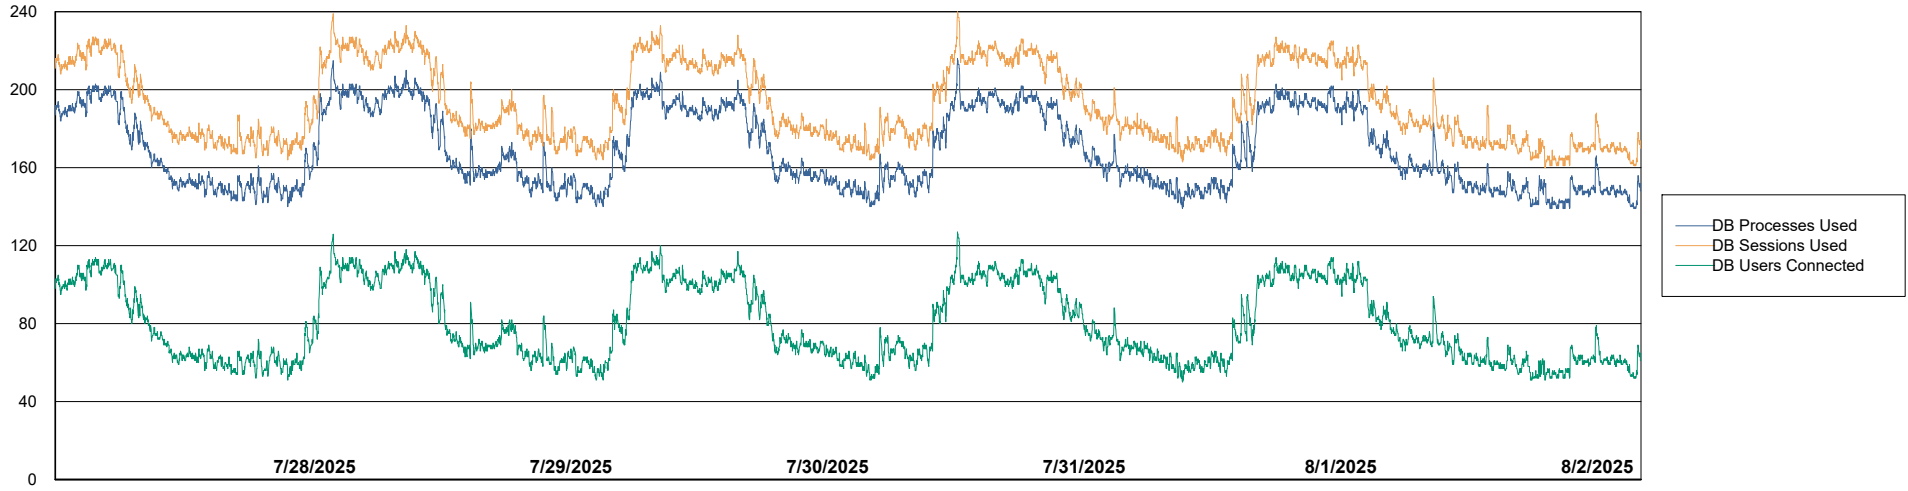

Database Performance LST-DBS5-AMS_DB_ABSEE