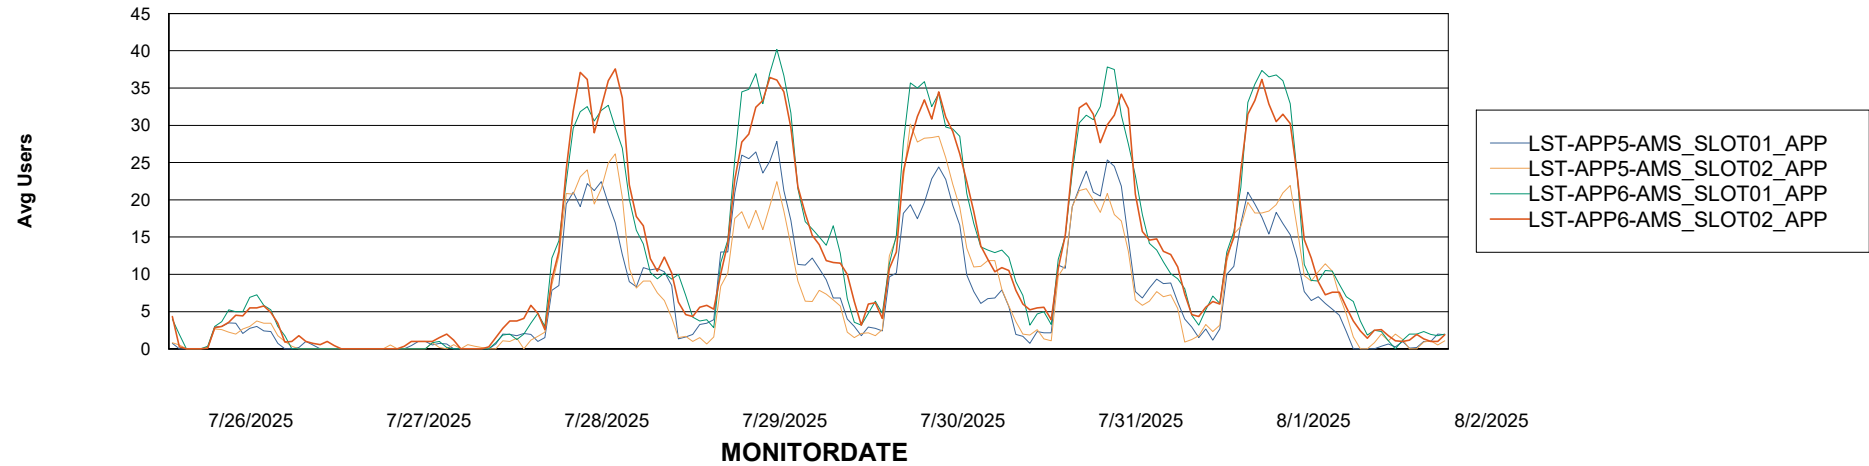

Weekly SLA Customer Report

Customer LST OCI AMS Production ABSEE
Database ID 206

ABSSolute Application Server Services

Avg memory used per ABS Server Service

Avg users per day per ABS server

Weekly SLA Customer Report