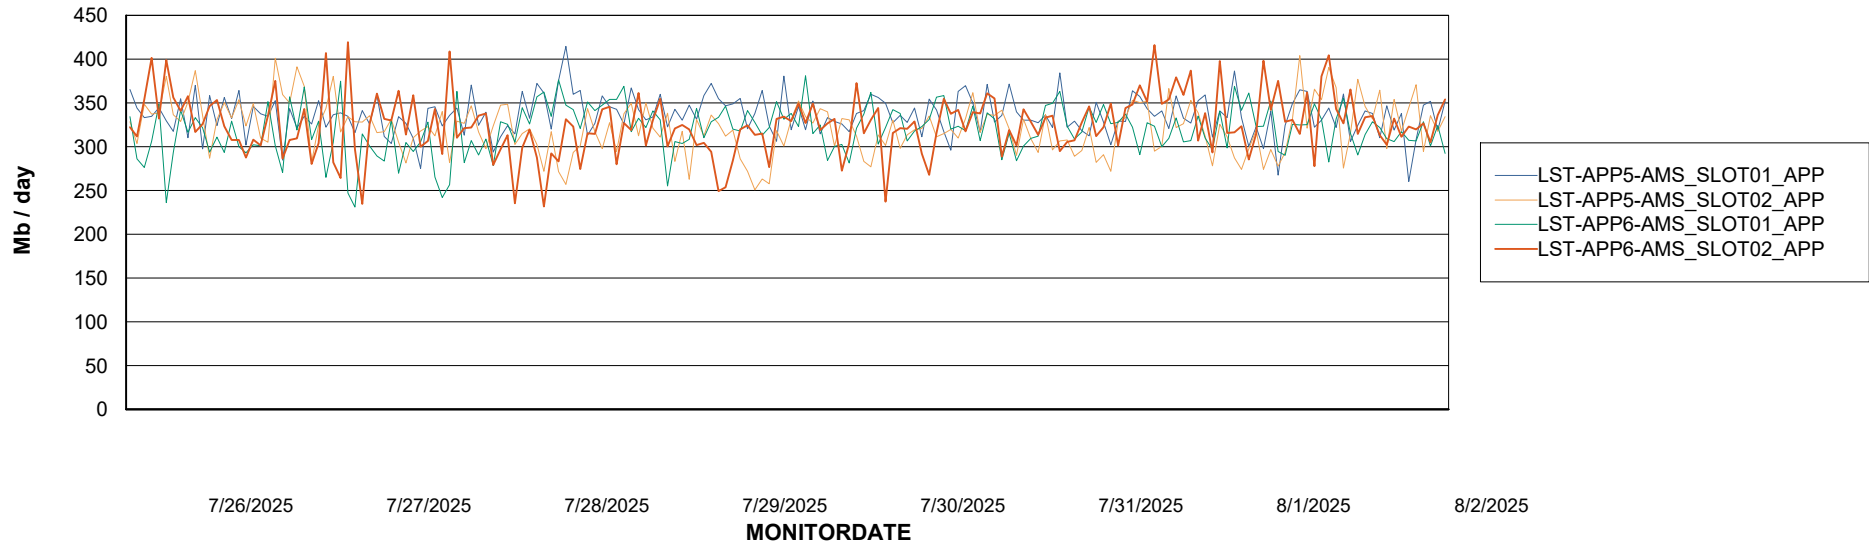

ABSSolute Application Server Services

Avg memory used per ABS Server Service