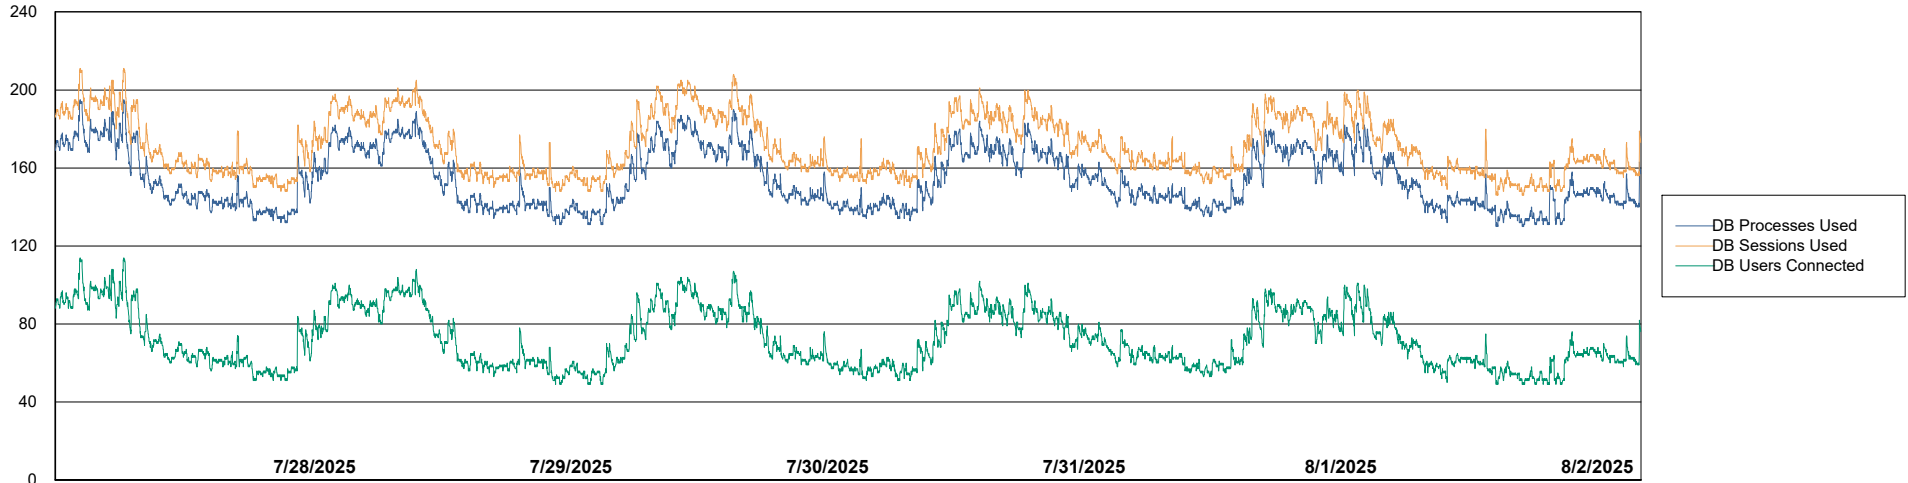

Database Performance LST-DBS6-AMS_DB_ABSEE2