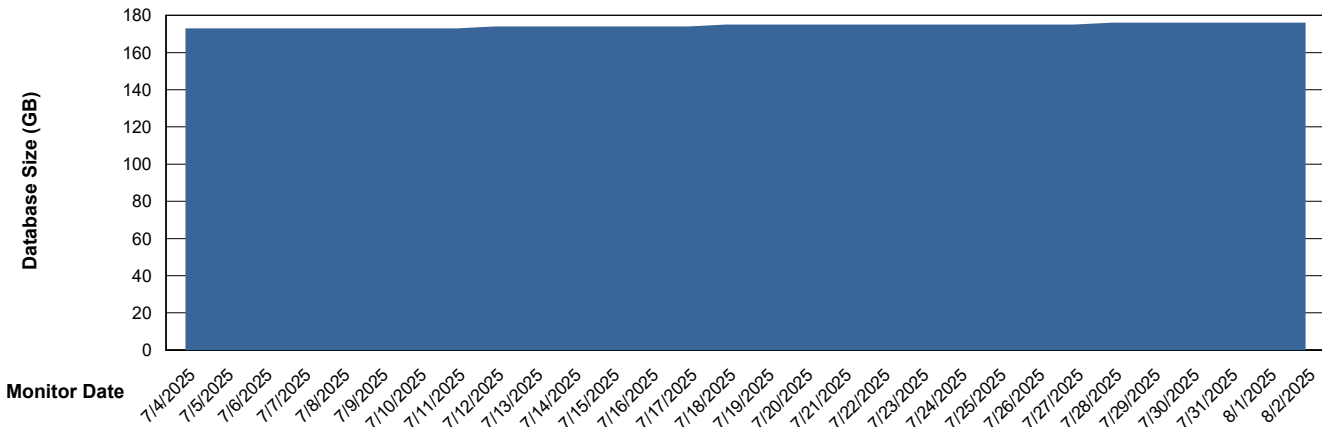

Database Performance LST-DBS6-AMS_DB_ABSEE2

Weekly SLA Customer Report

Customer LST OCI AMS Production ABSEE2
 Database ID 212

DATABASE SIZE LST-DBS6-AMS_DB_ABSEE2

Database growth over last month

Database Tablespace LST-DBS6-AMS_DB_ABSEE2