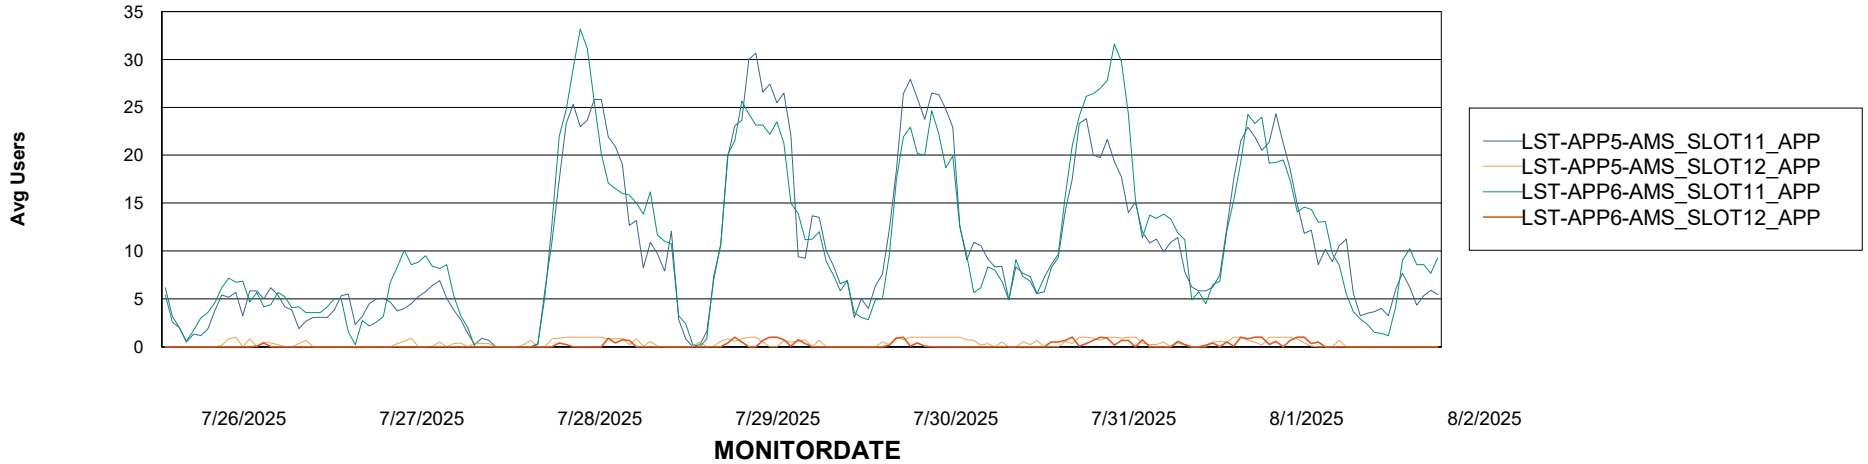

Weekly SLA Customer Report

Customer LST OCI AMS Production ABSEE2
Database ID 212

ABSSolute Application Server Services

Avg memory used per ABS Server Service

Avg users per day per ABS server

Weekly SLA Customer Report