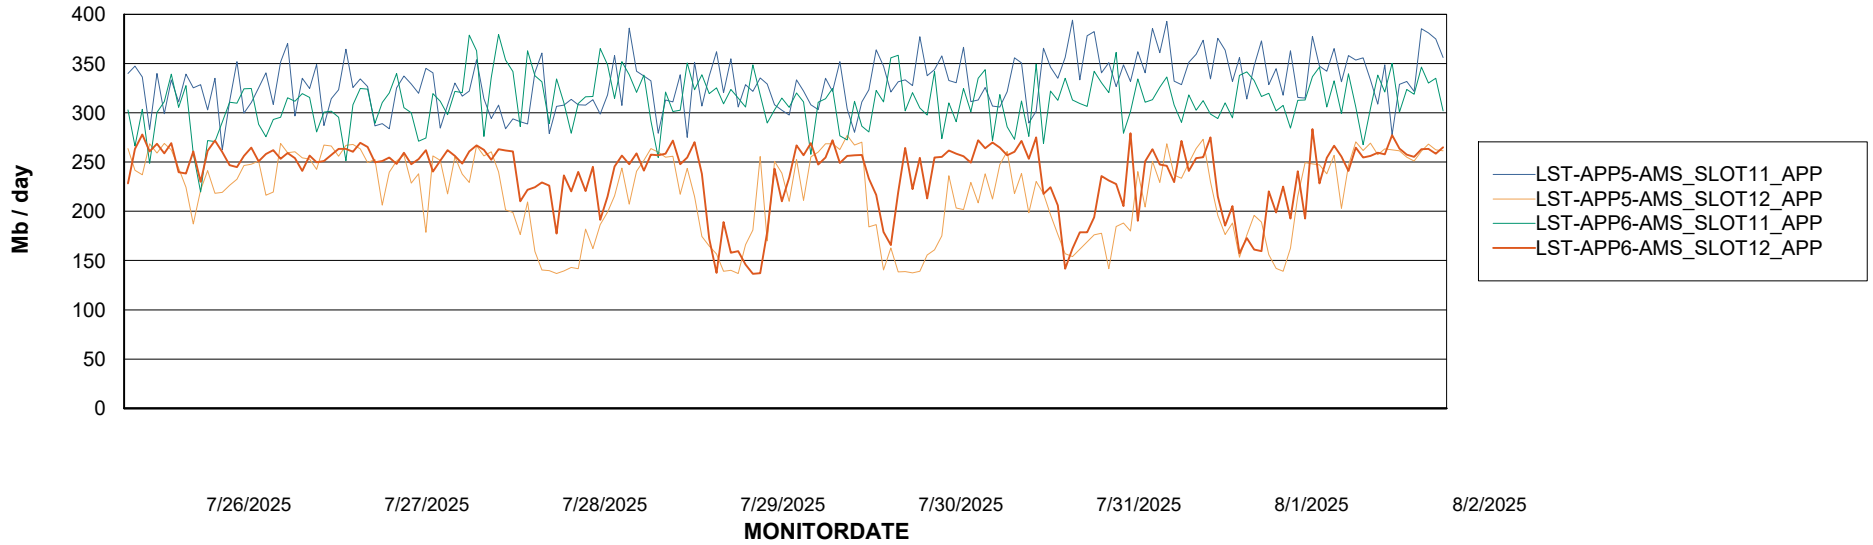

ABSSolute Application Server Services

Avg memory used per ABS Server Service