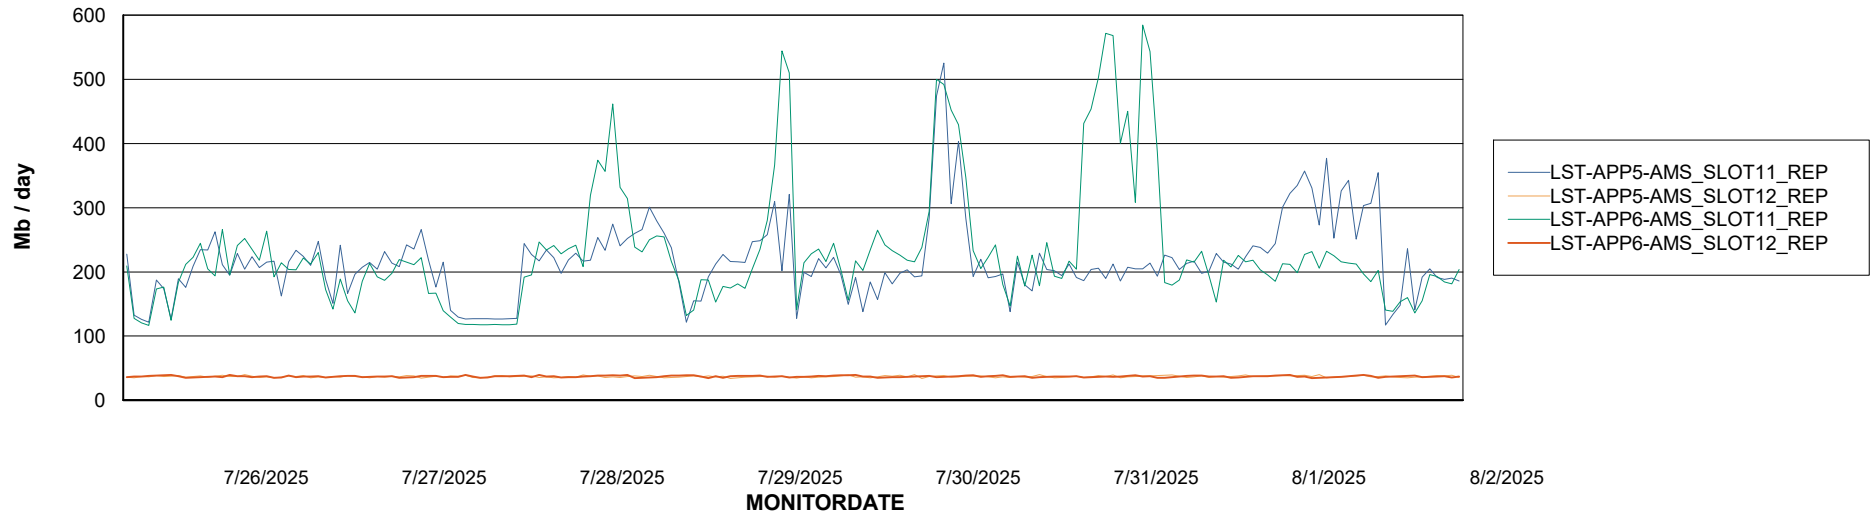

ABSSolute Application ReportServer Services

Avg memory used per ReportServer Service