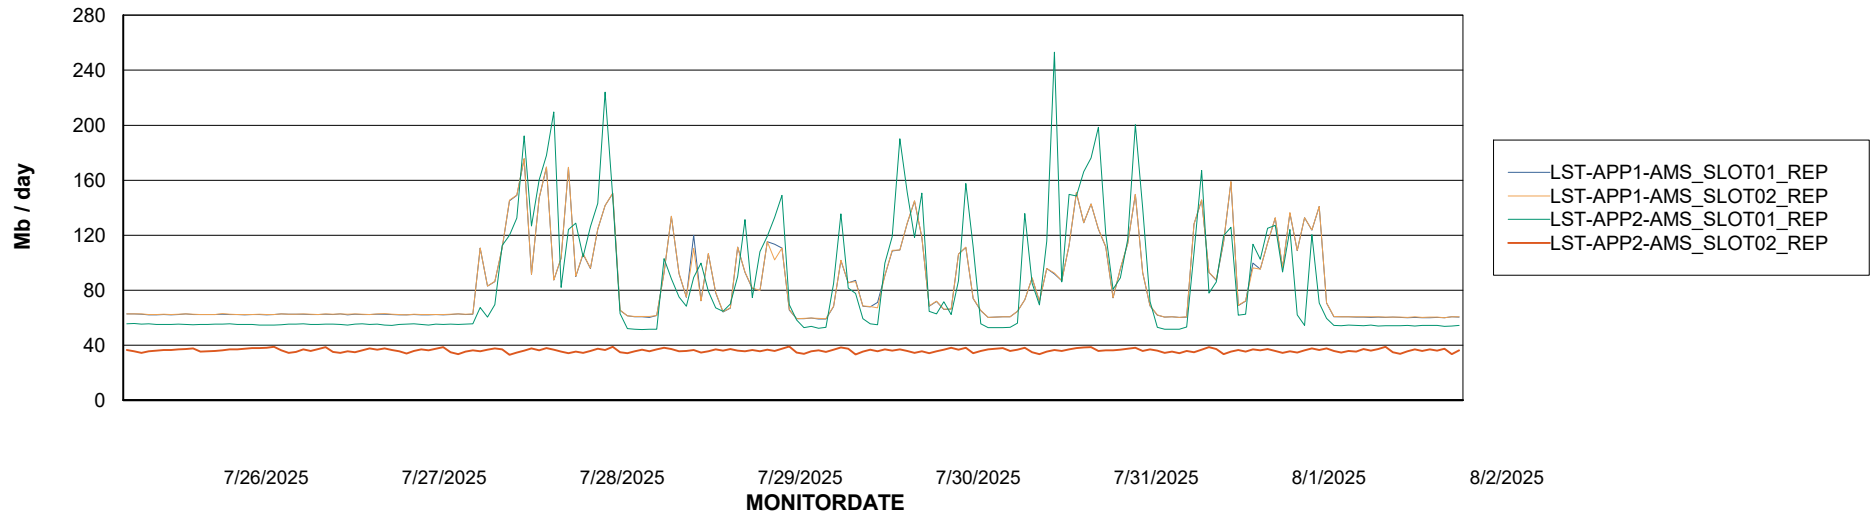

ABSSolute Application ReportServer Services

Avg memory used per ReportServer Service