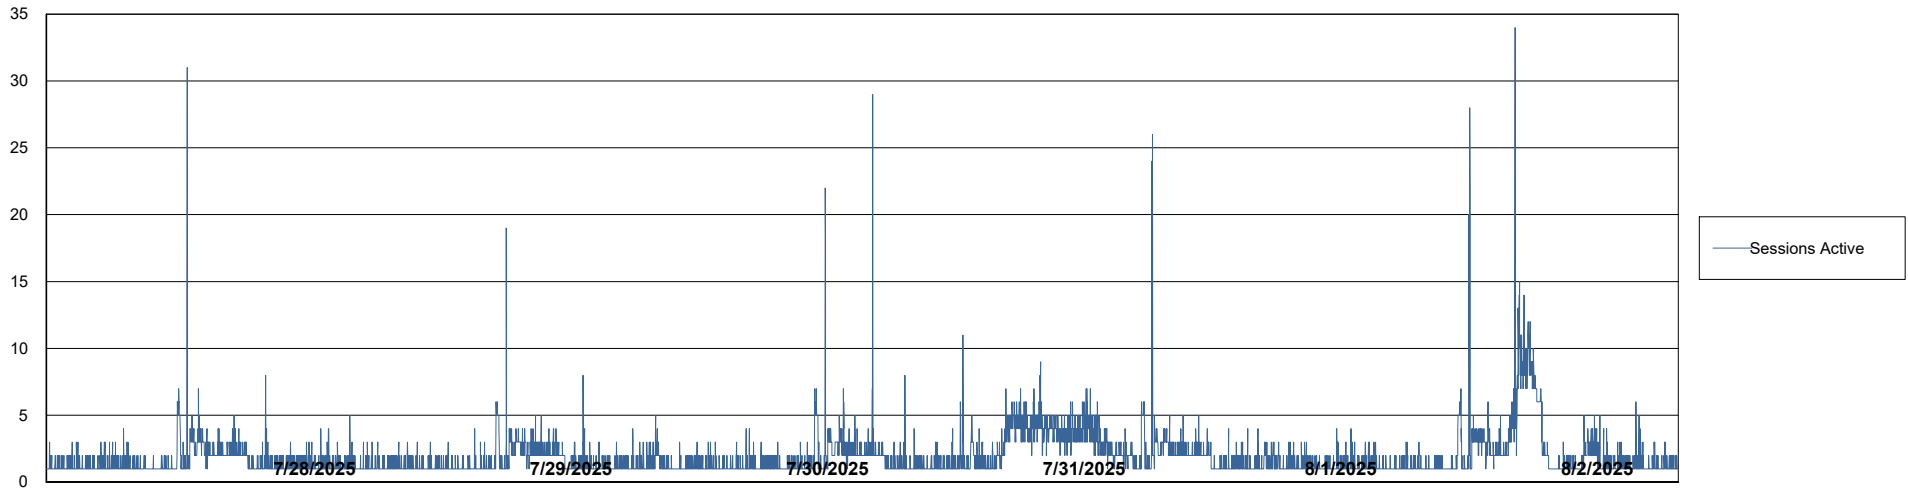

Database Performance LST-DBS2-AMS_DB_ABSCH2