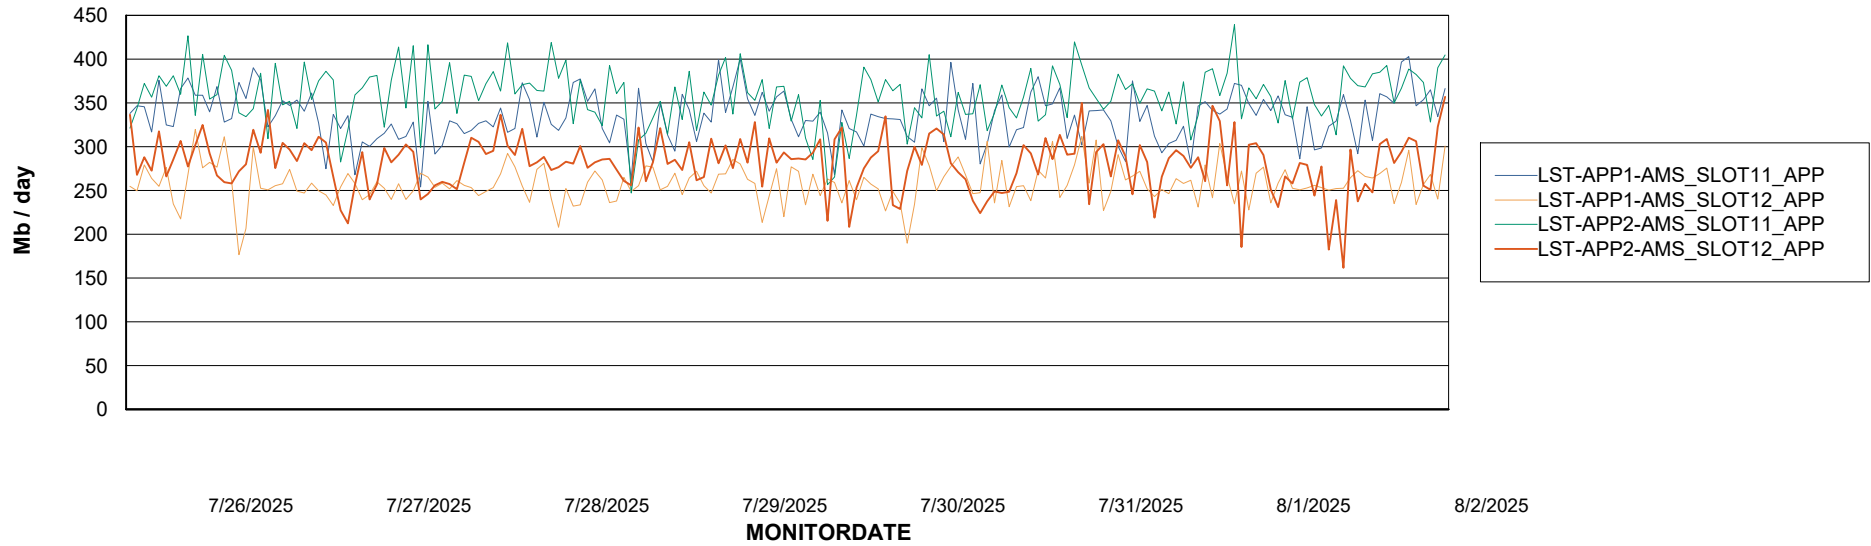

ABSSolute Application Server Services

Avg memory used per ABS Server Service