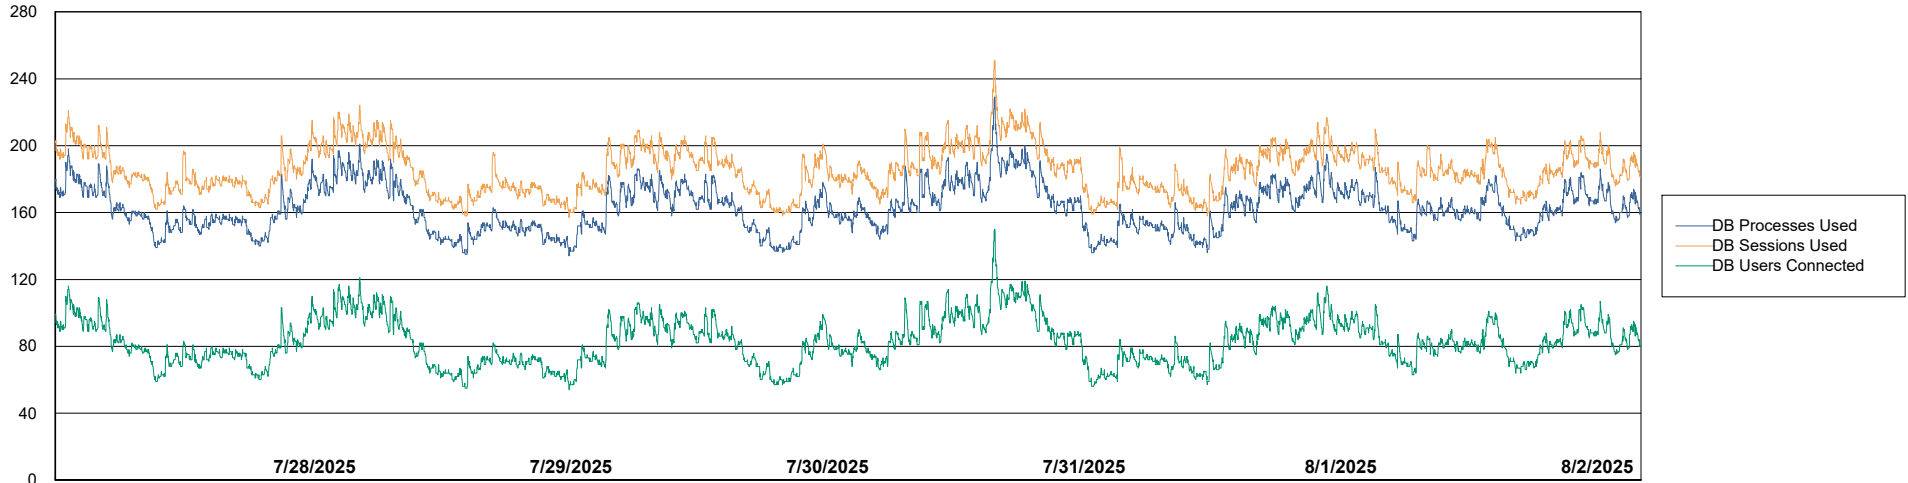

Database Performance LST-DBS2-AMS_DB_ABSCH2