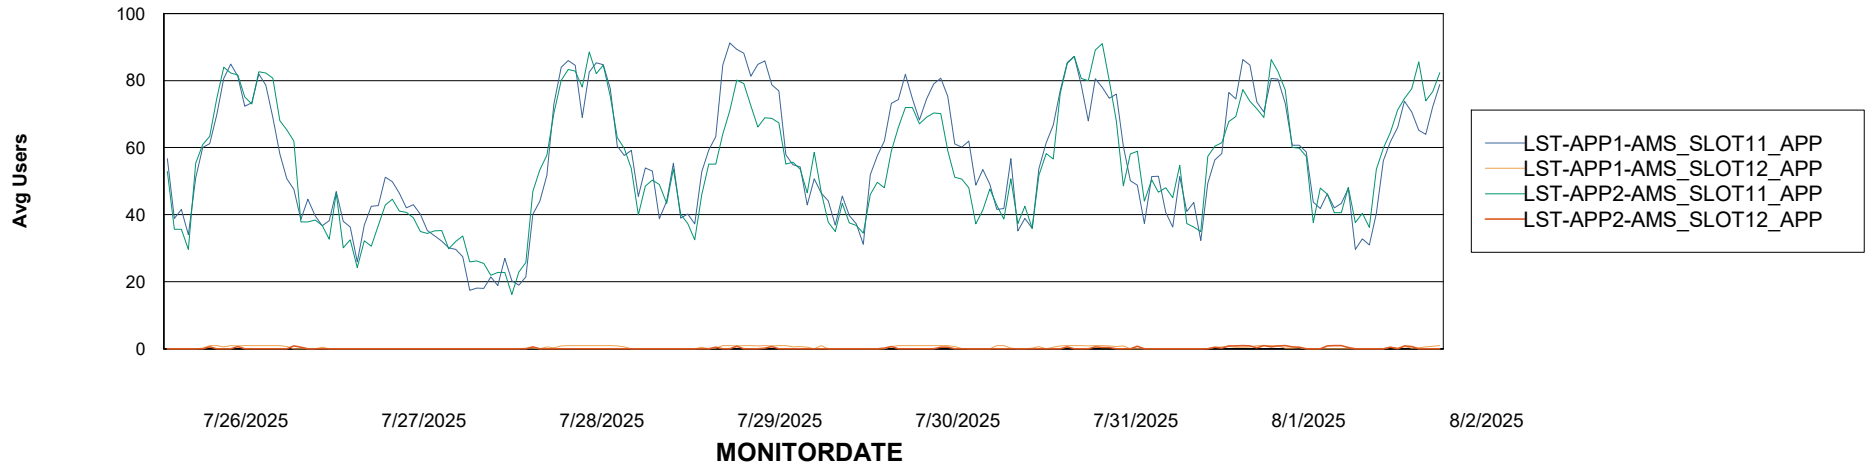

Avg users per day per ABS server