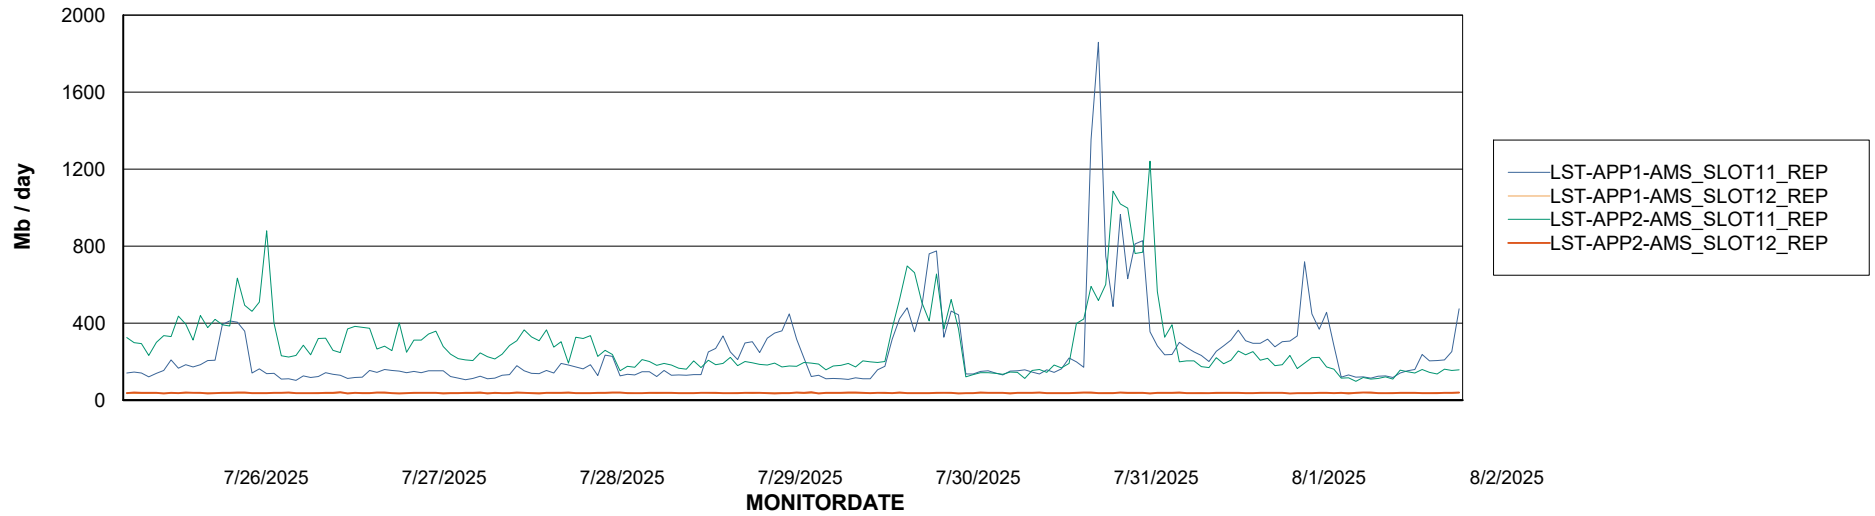

ABSSolute Application ReportServer Services

Avg memory used per ReportServer Service