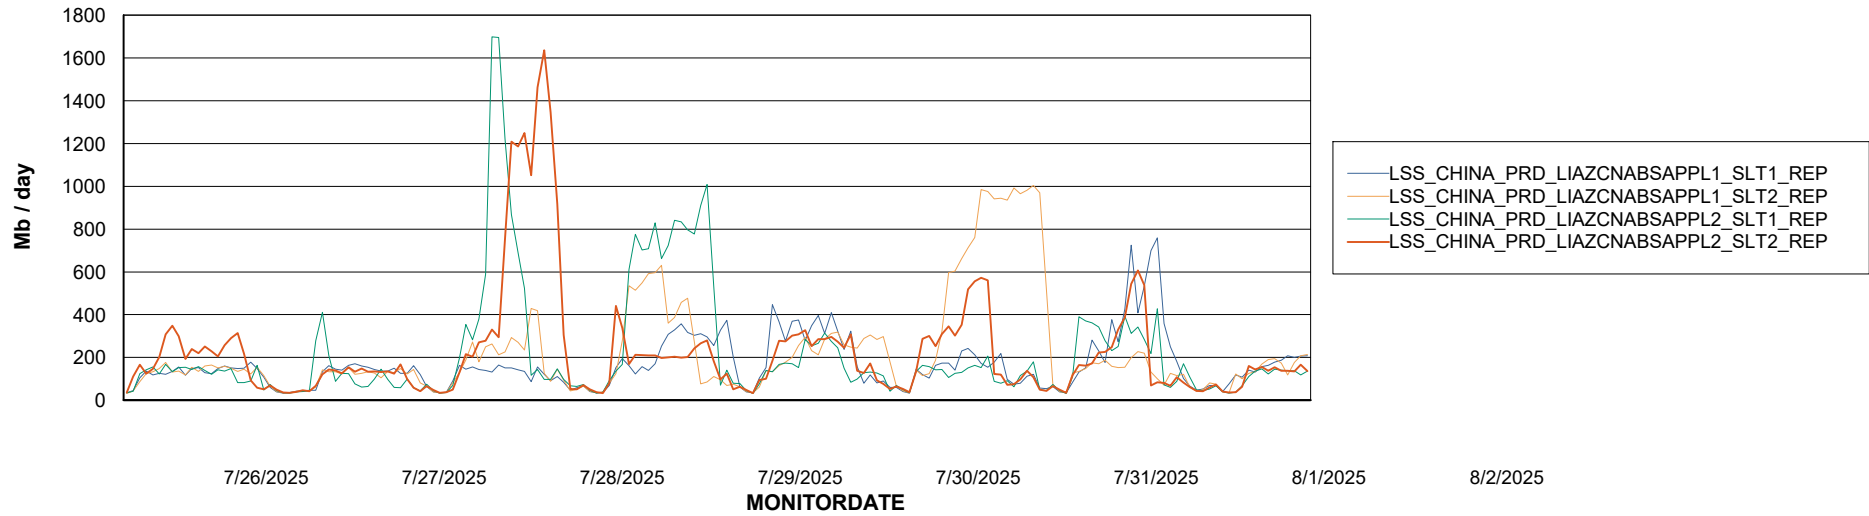

ABSSolute Application ReportServer Services

Avg memory used per ReportServer Service