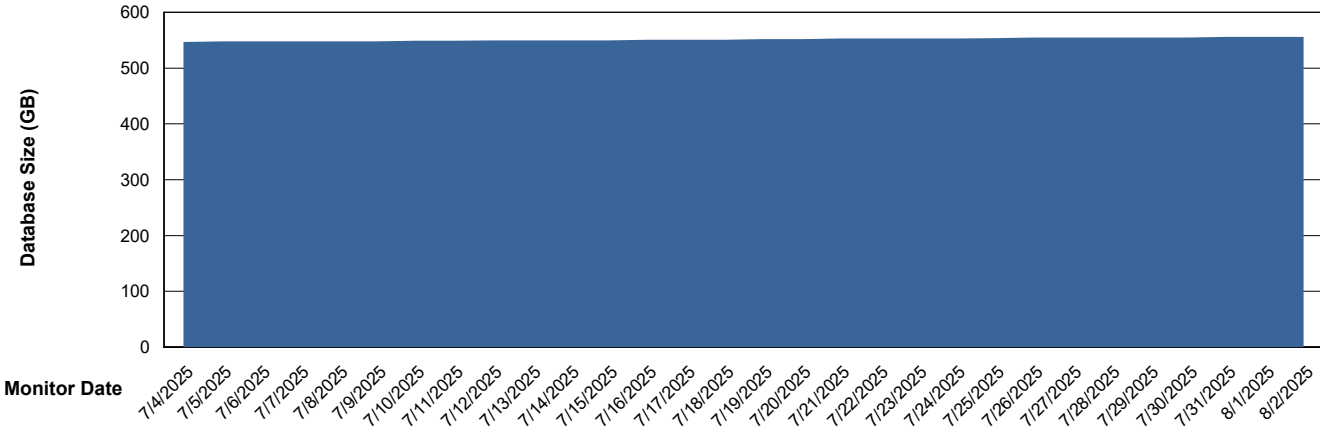

Database growth over last month

Database Tablespace LSS_CHINA_PRD_liazcne2VMProdABSSoluteDB1_ABS1

Date	Tablespace Name	Filesize (Gb)	Usedsize (Gb)	Percentage free
8/2/2025	ABSDATA	608	499	18
	INDX	42	35	18
8/1/2025	ABSDATA	608	499	18
	INDX	42	35	18
7/31/2025	ABSDATA	608	498	18
	INDX	42	35	18
7/30/2025	ABSDATA	608	498	18
	INDX	42	35	18
7/29/2025	ABSDATA	608	498	18
	INDX	42	34	18
7/28/2025	ABSDATA	608	498	18
	INDX	42	34	18
7/27/2025	ABSDATA	608	497	18
	INDX	42	34	18