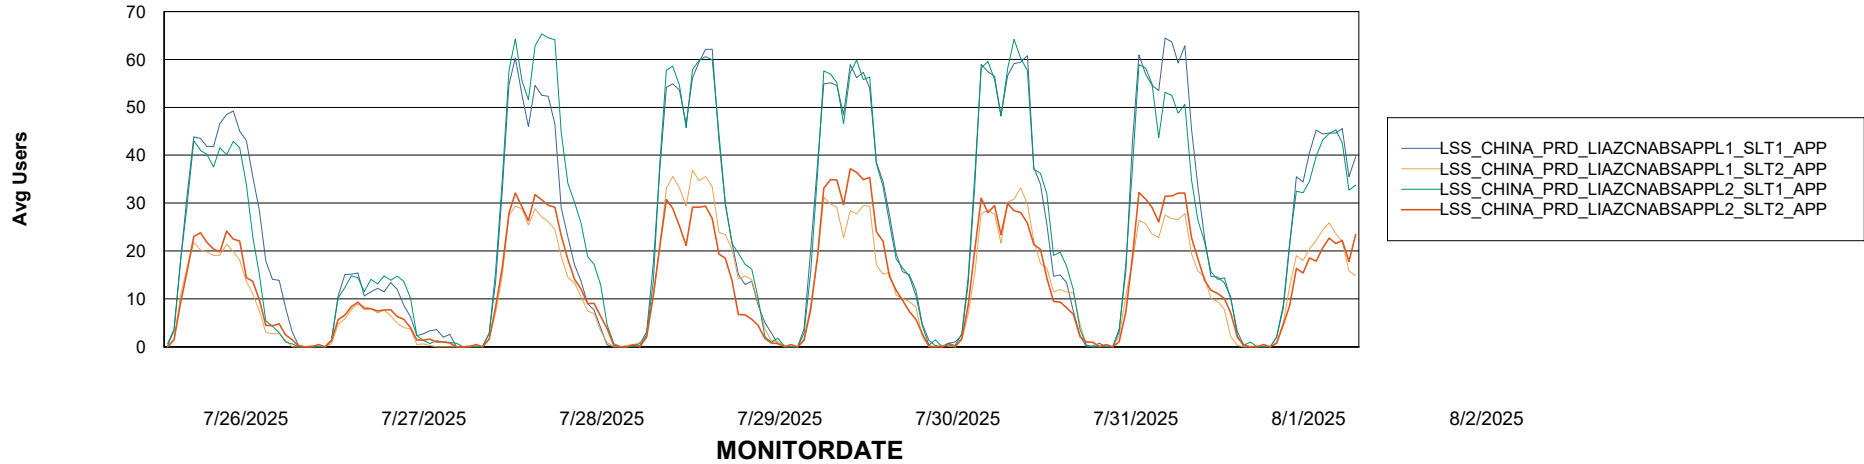

Avg users per day per ABS server