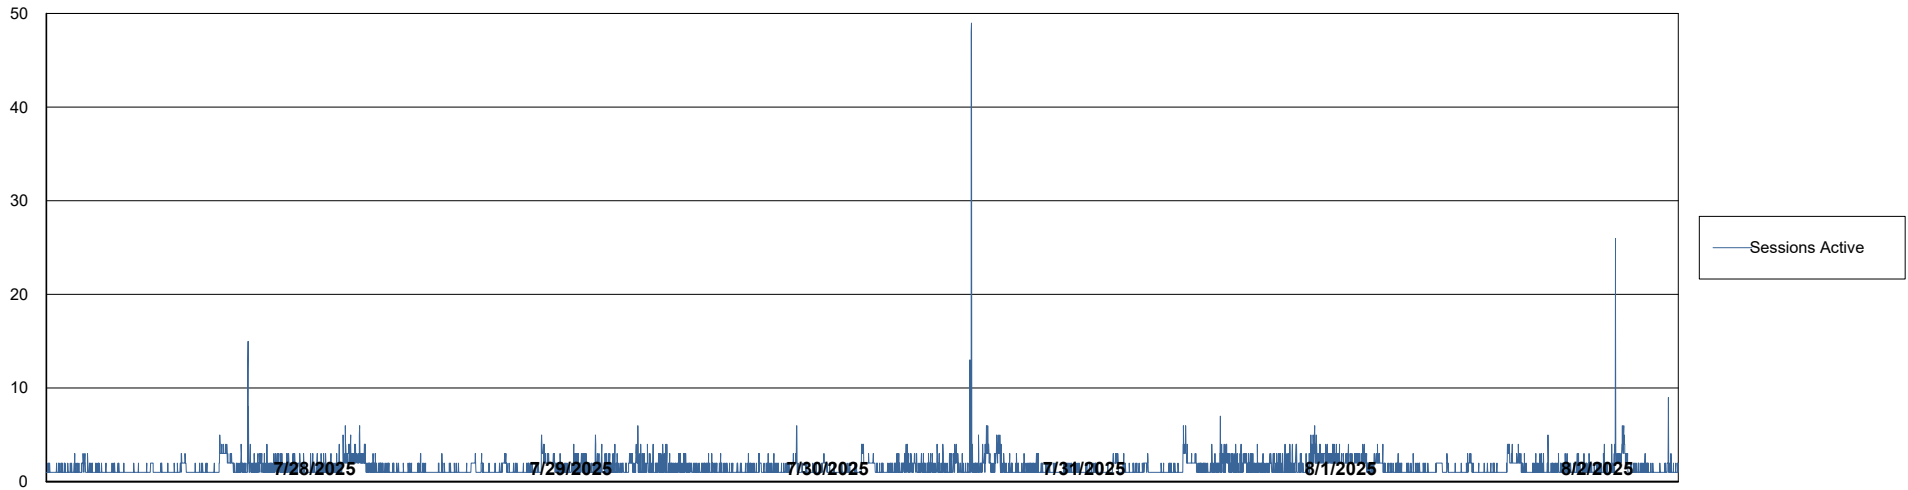

Database Performance LSS_CHINA_PRD_liazcne2VMPProdABSSoluteDB1_ABS1