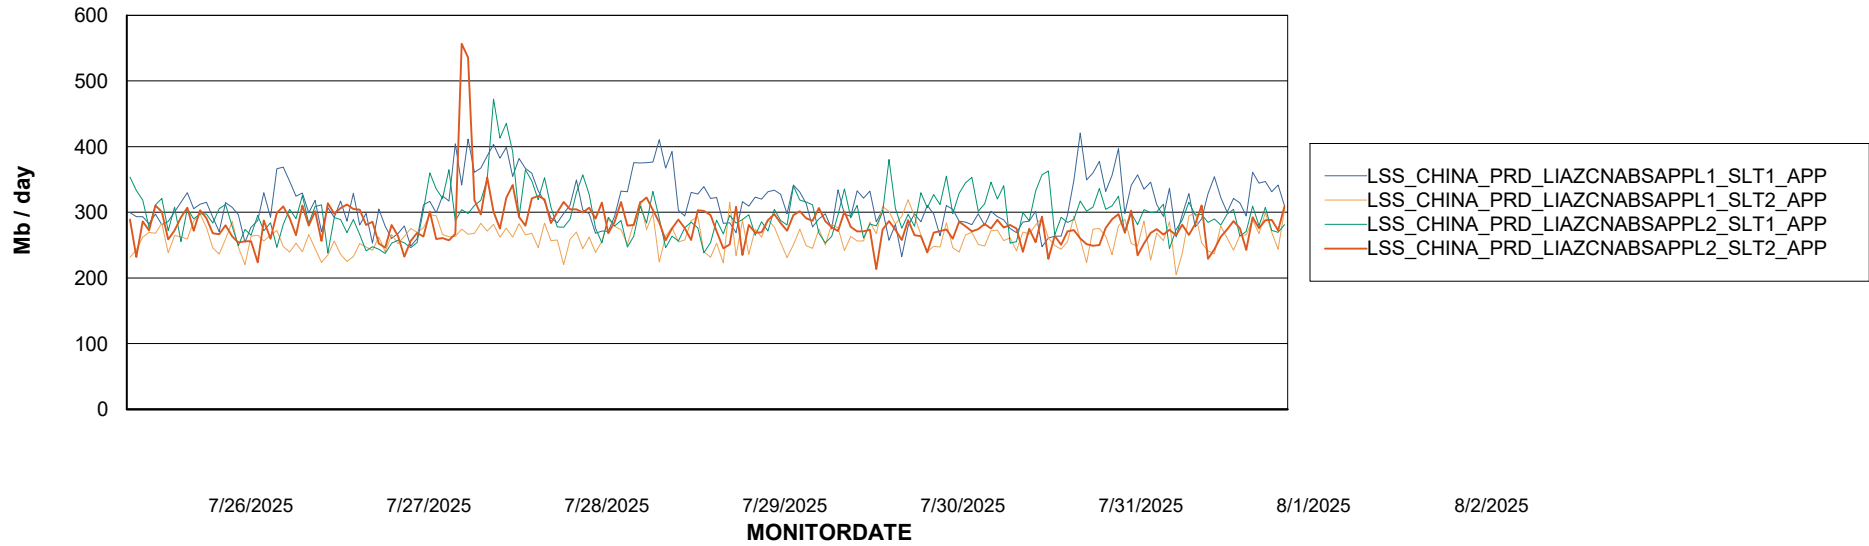

ABSSolute Application Server Services

Avg memory used per ABS Server Service