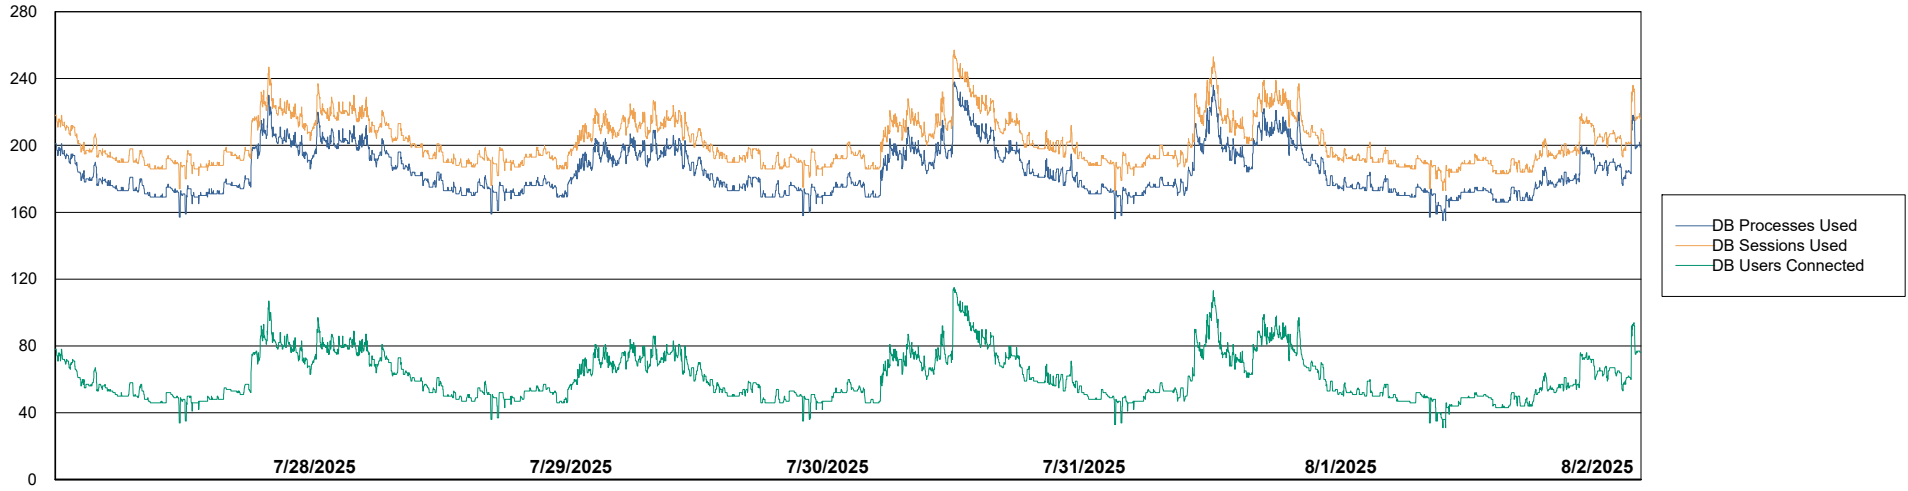

Weekly SLA Customer Report

Customer LSS_CHINA_Production
Database ID 202

Harddisk Usage LSS_CHINA_PRD_liazcne2VMProdABSSoluteDB1

	Free disk space on / (%)	Total disk space on / (Gb)	Used disk space on / (Gb)	Free disk space on /boot (%)	Total disk space on /boot (Gb)	Used disk space on /boot (Gb)	Free disk space on /u01 (%)	Total disk space on /u01 (Gb)	Used disk space on /u01 (Gb)	Free disk space on /u02 (%)
8/2/2025	74	63	16	69	0	0	35	49	30	24
8/1/2025	74	63	16	69	0	0	35	49	30	24
7/31/2025	74	63	16	69	0	0	35	49	30	24
7/30/2025	74	63	16	69	0	0	35	49	30	24
7/29/2025	74	63	16	69	0	0	35	49	30	24
7/28/2025	74	63	16	69	0	0	35	49	30	24
7/27/2025	74	63	16	69	0	0	35	49	30	24

Harddisk Usage LSS_CHINA_PRD_liazcne2VMProdABSSoluteDB2

	Free disk space on / (%)	Total disk space on / (Gb)	Used disk space on / (Gb)	Free disk space on /boot (%)	Total disk space on /boot (Gb)	Used disk space on /boot (Gb)	Free disk space on /u01 (%)	Total disk space on /u01 (Gb)	Used disk space on /u01 (Gb)	Free disk space on /u02 (%)
8/2/2025	87	63	8	69	0	0	48	49	24	28
8/1/2025	87	63	8	69	0	0	48	49	24	28
7/31/2025	87	63	8	69	0	0	48	49	24	28
7/30/2025	87	63	8	69	0	0	48	49	24	28
7/29/2025	87	63	8	69	0	0	48	49	24	28
7/28/2025	87	63	8	69	0	0	48	49	24	28
7/27/2025	87	63	8	69	0	0	48	49	24	28

Weekly SLA Customer Report

Customer LSS_CHINA_Production
Database ID 202

Database Performance LSS_CHINA_PRD_liazcne2VMPProdABSSoluteDB1_ABS1

Weekly SLA Customer Report

Customer LSS_CHINA_Production
Database ID 202