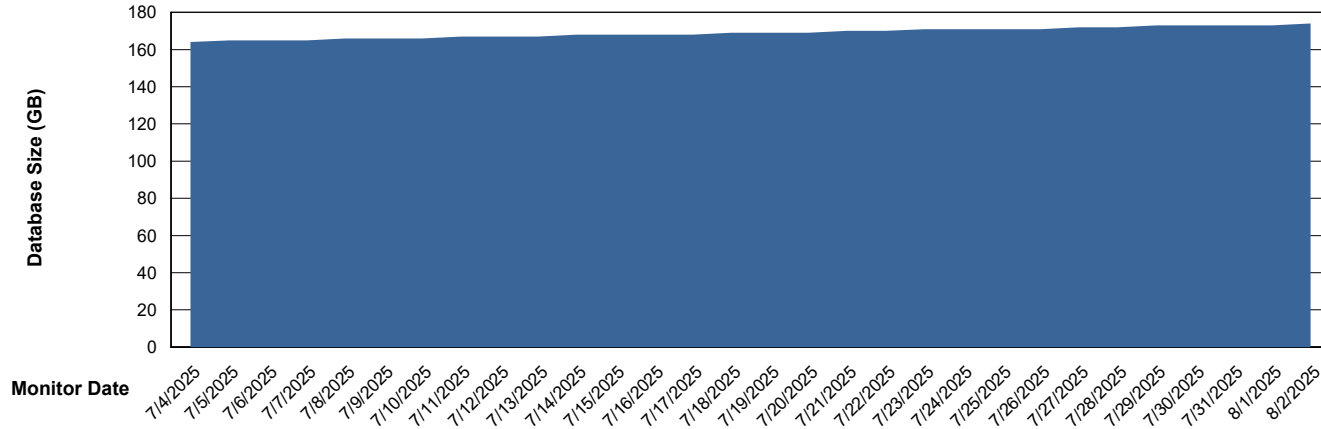

Weekly SLA Customer Report

Customer KLH_Production (24/7)
Database ID 139

Database Performance KLH_PRD_SRSD02_HSBABS1

DB Processes Max 0
DB Processes Max 1,000
DB Processes Max 4

Weekly SLA Customer Report

Customer KLH_Production (24/7)
Database ID 139

DATABASE SIZE KLH_PRD_SRSBIDB02_ABS1

Database growth over last month

DATABASE SIZE KLH_PRD_SRSDB01_ABS1

Database growth over last month

Weekly SLA Customer Report