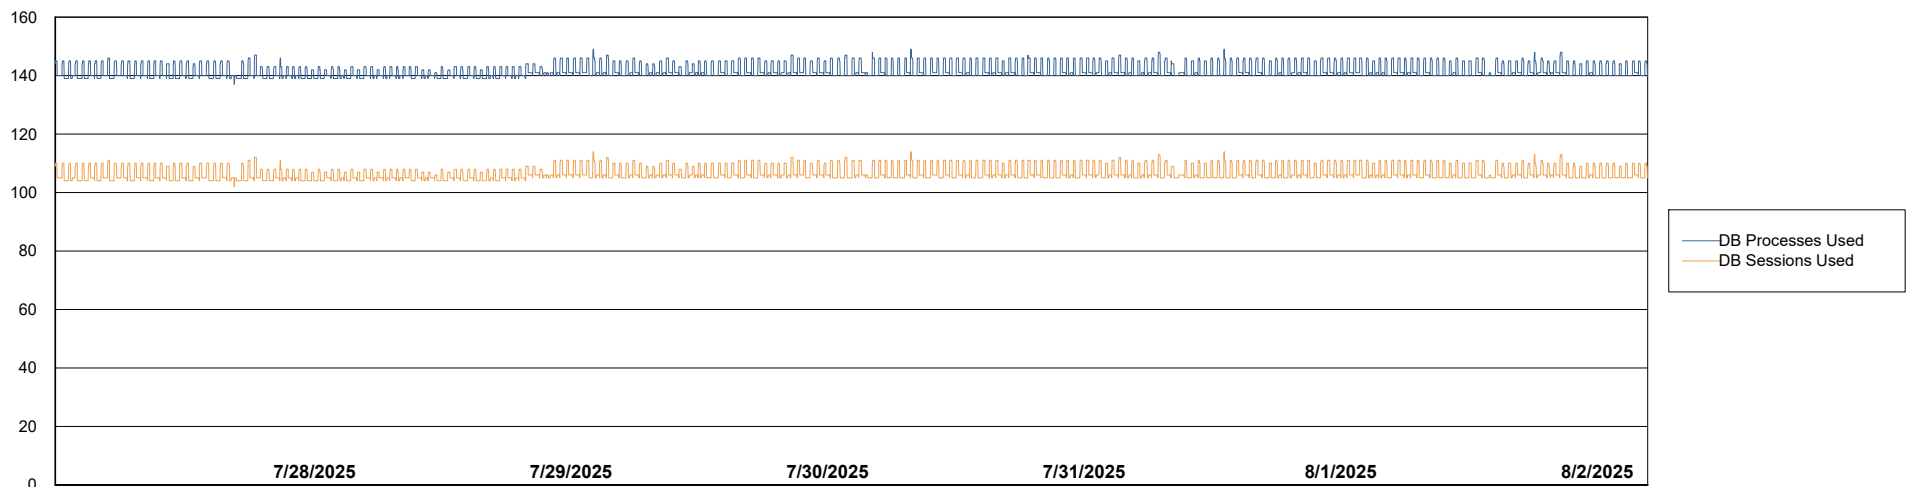

Database Performance KLH_PRD_SRSD02_HSBABS1

DB Processes Max 0
DB Processes Max 1,000
DB Processes Max 4