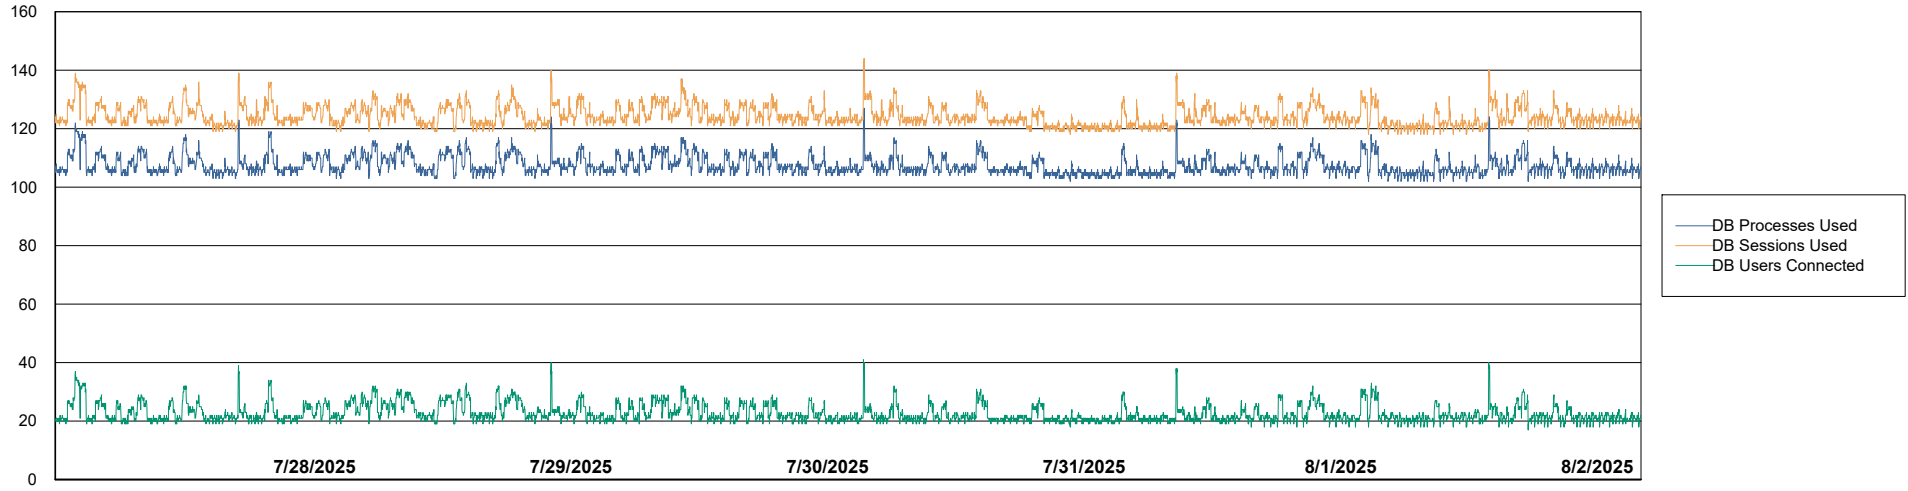

Weekly SLA Customer Report

Customer KLH_Production (24/7)
Database ID 139

Database Performance KLH_PRD_SRSBIDB02_ABS1

Weekly SLA Customer Report

Customer KLH_Production (24/7)
Database ID 139

Database Performance KLH_PRD_SRSD01_ABS1