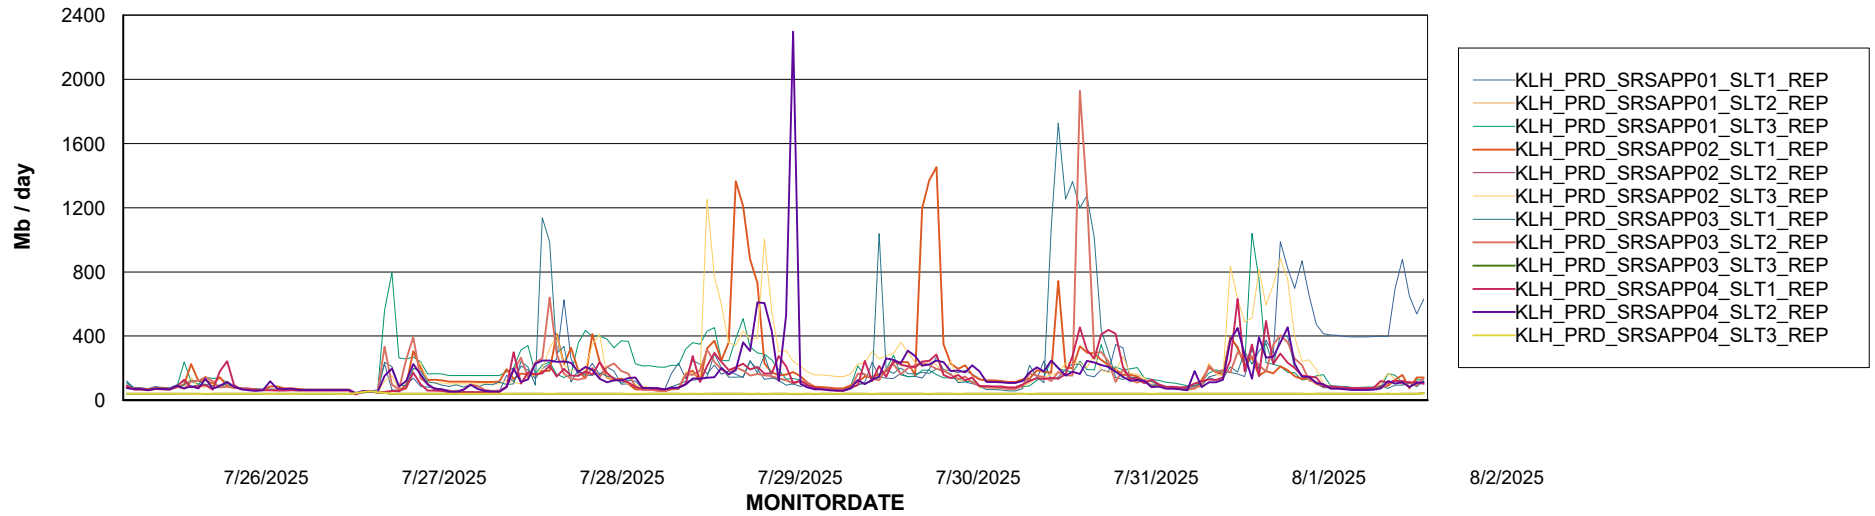

ABSSolute Application ReportServer Services

Avg memory used per ReportServer Service