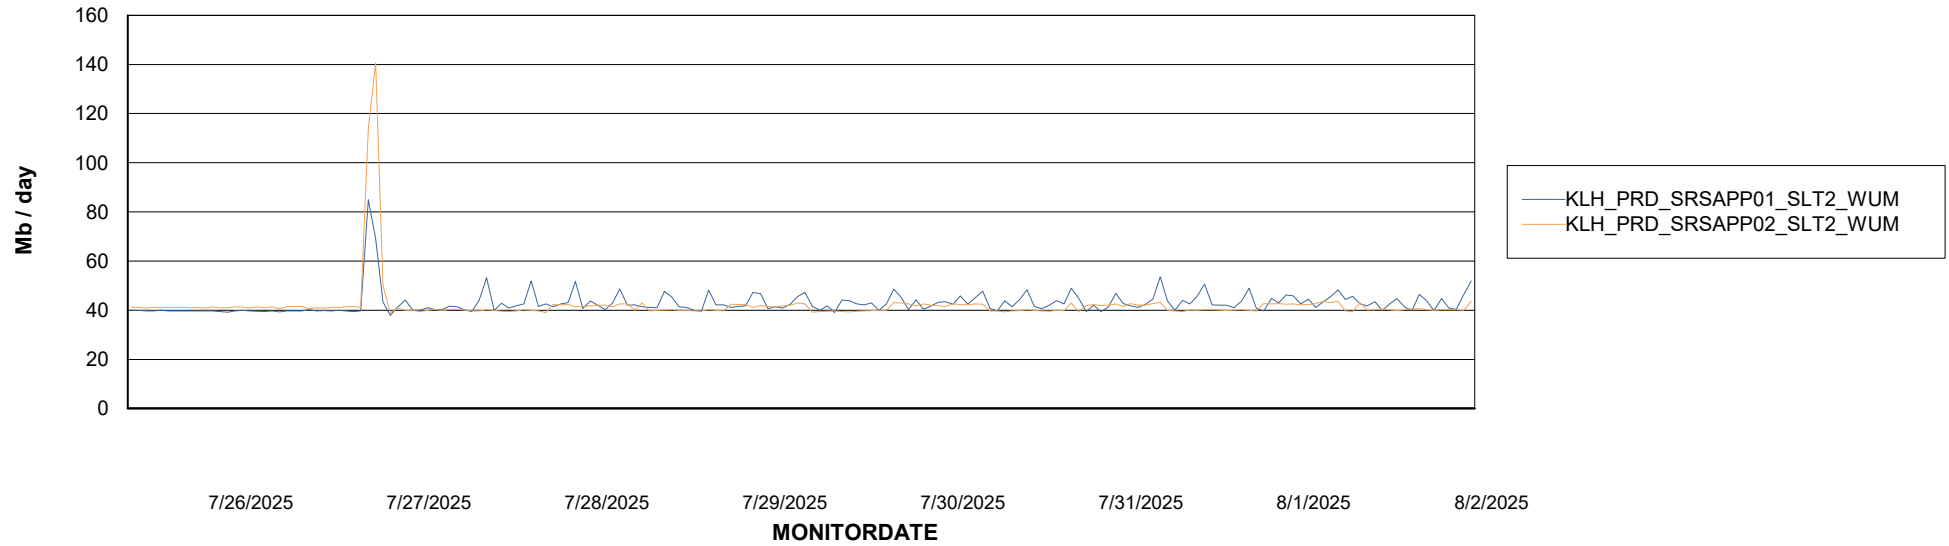

ABSSolute Web Component Services

Avg memory used per ABS Web component