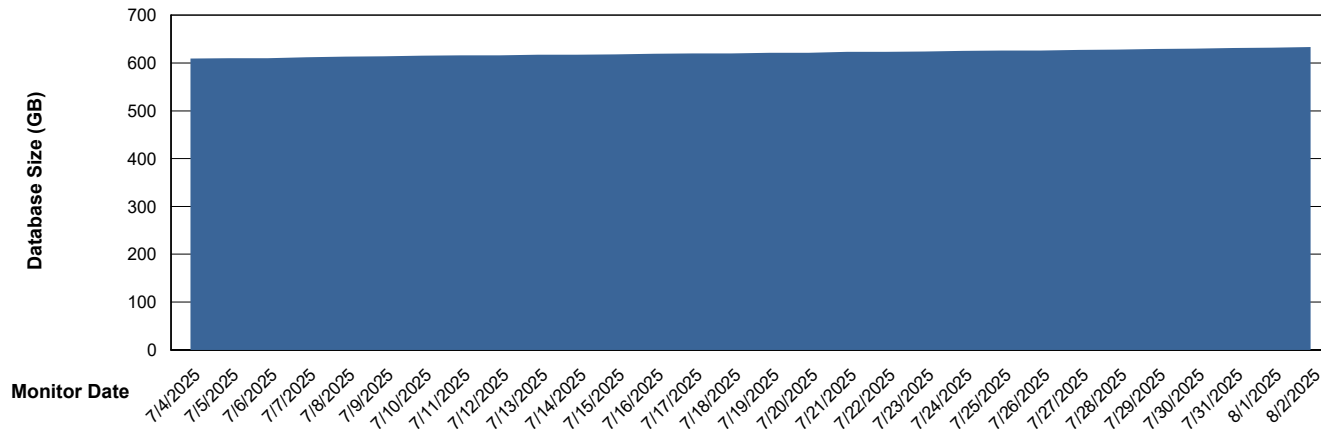

Customer KLH_Production (24/7)
Database ID 139

DATABASE SIZE KLH_PRD_SRSBIDB02_ABS1

Database growth over last month

DATABASE SIZE KLH_PRD_SRSDB01_ABS1

Database growth over last month

Weekly SLA Customer Report