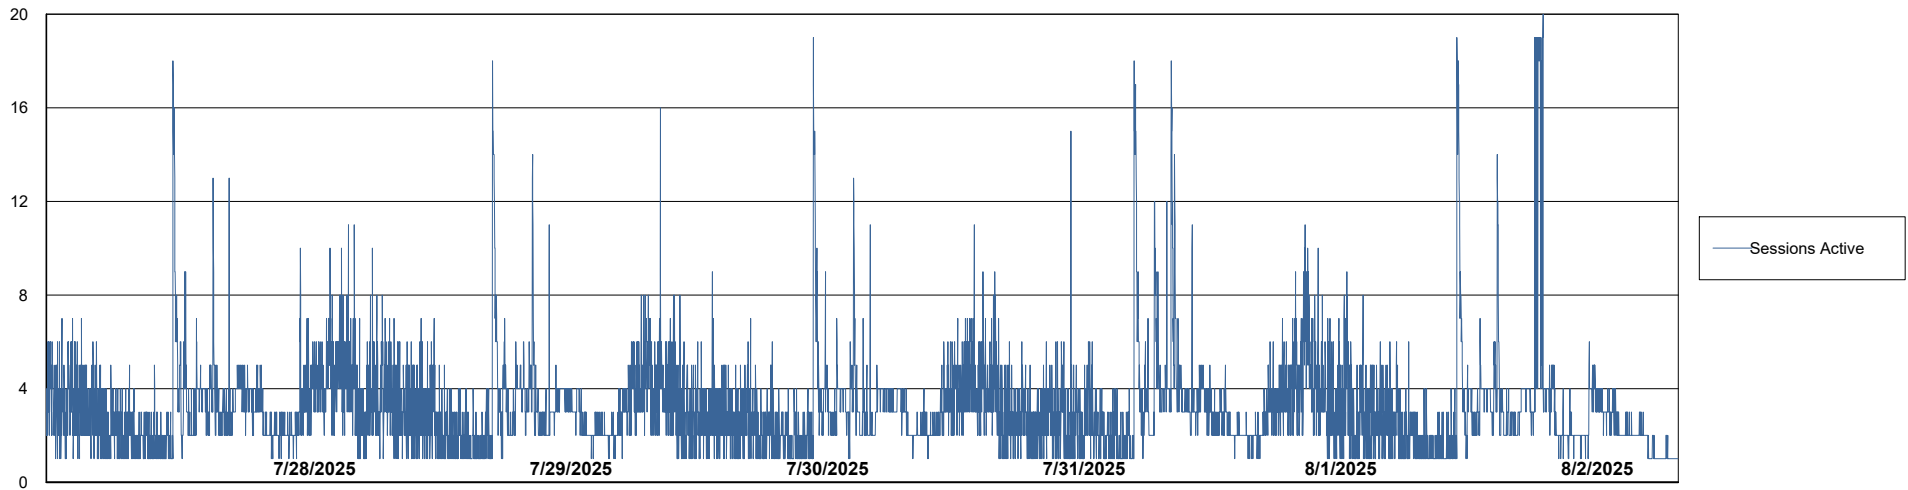

Weekly SLA Customer Report

Customer KLH_Production (24/7)
Database ID 139

Database Performance KLH_PRD_SRSBIDB02_ABS1

Weekly SLA Customer Report

Customer KLH_Production (24/7)
Database ID 139

Database Performance KLH_PRD_SRSD01_ABS1