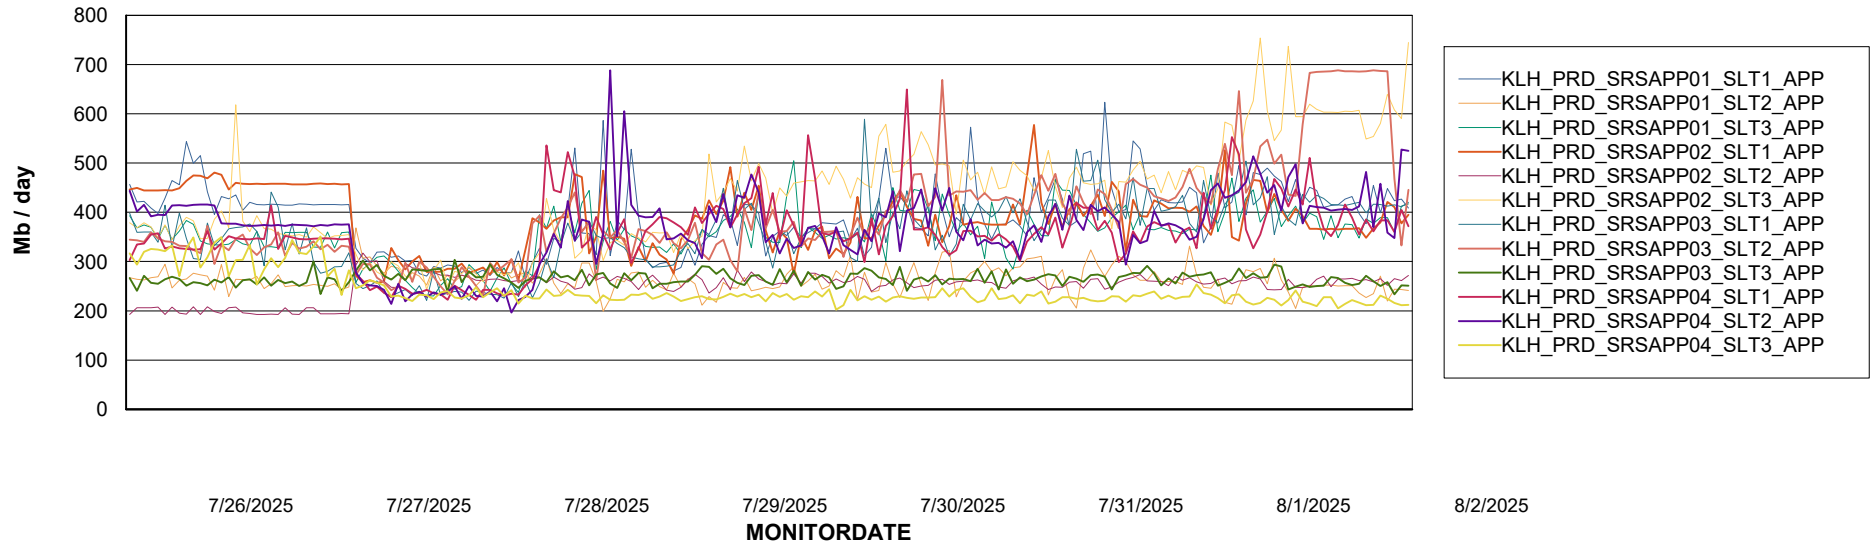

ABSSolute Application Server Services

Avg memory used per ABS Server Service