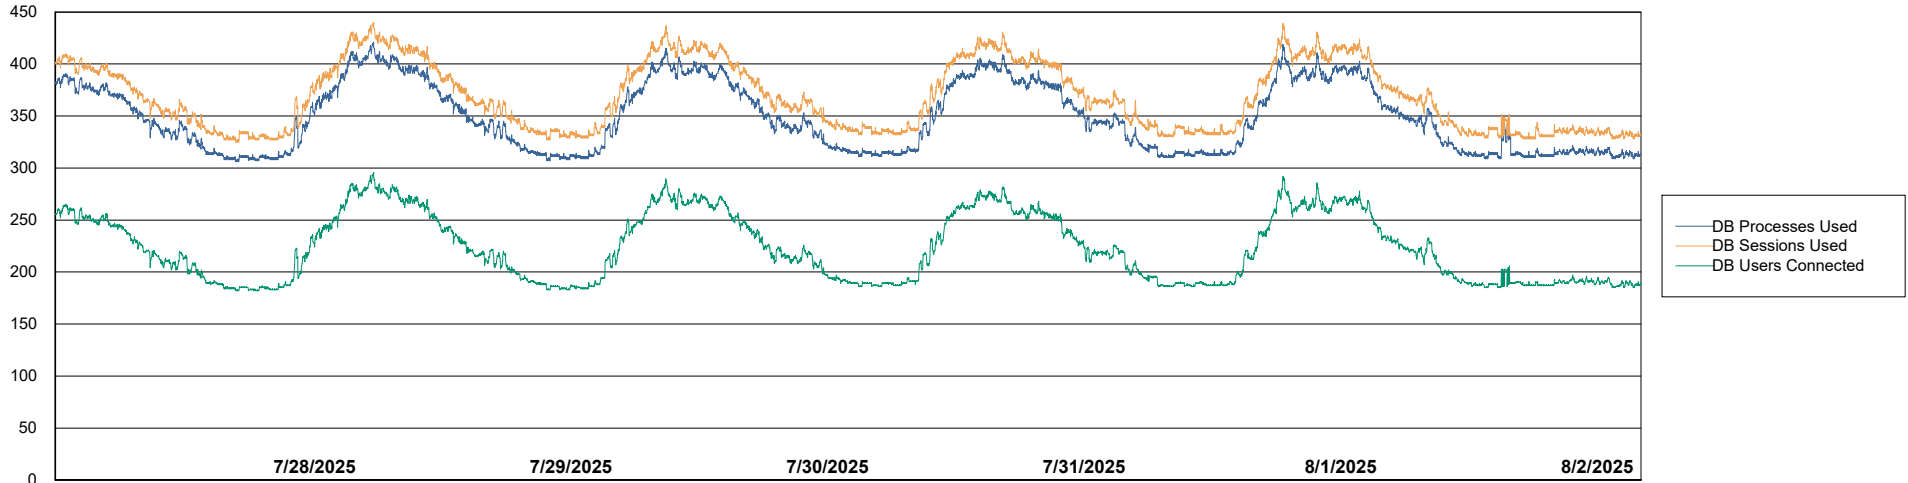

Weekly SLA Customer Report

Customer KLH_Production (24/7)
Database ID 139

Database Performance KLH_PRD_SRSBIDB02_ABS1

Weekly SLA Customer Report

Customer KLH_Production (24/7)
Database ID 139

Database Performance KLH_PRD_SRSD01_ABS1