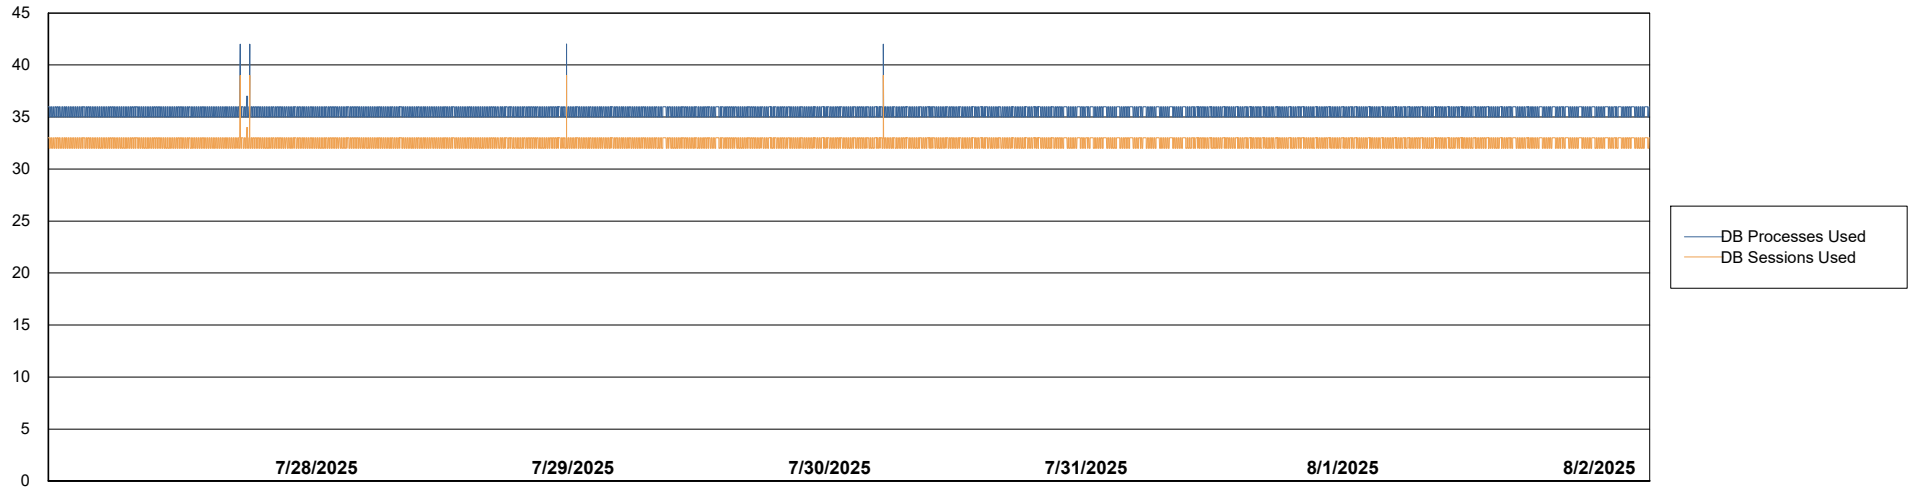

Database Performance KLA_STB_KLAHQORA06_DB_HSBABS1

DB Processes Max 1,000