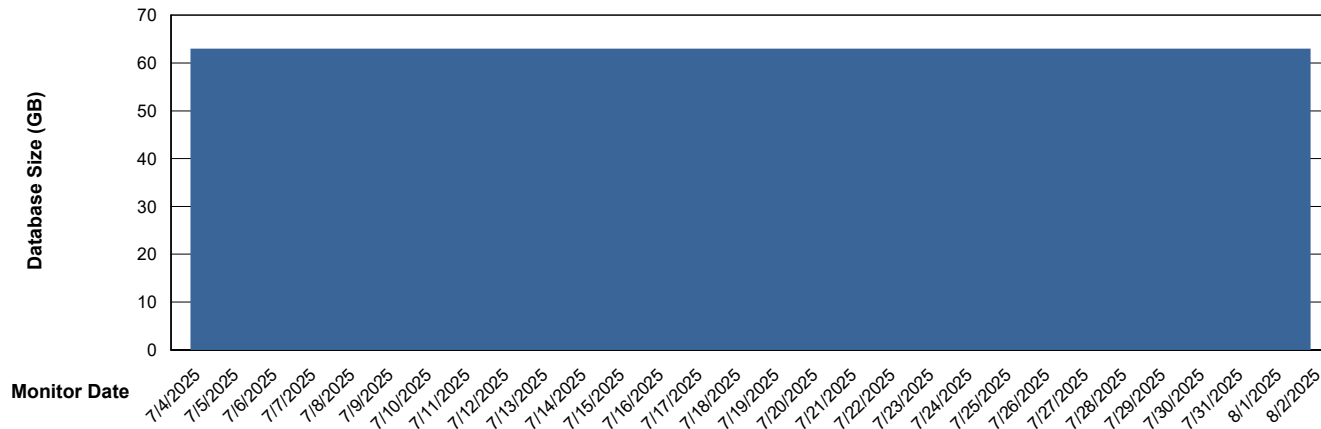

DATABASE SIZE KLA_TST_KLAHQORA06_DB_ABST

Database growth over last month