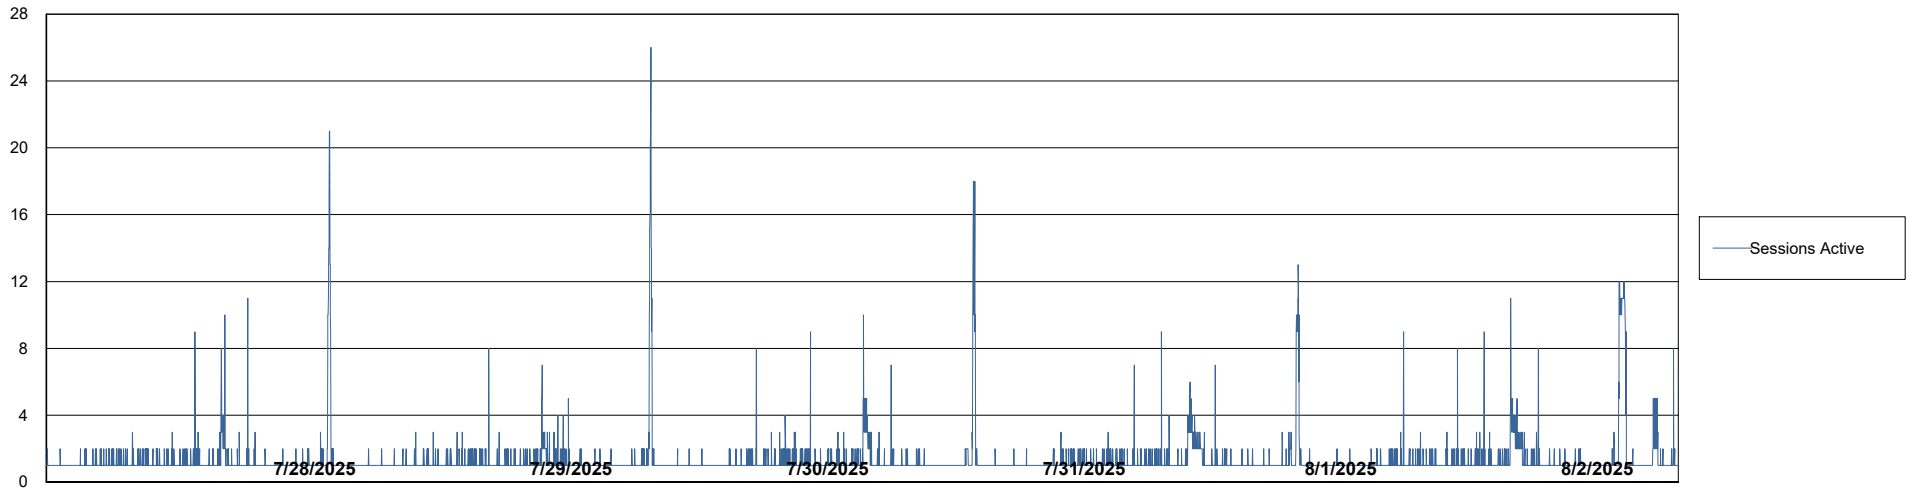

Weekly SLA Customer Report

Customer KBR OCI TOR Production
Database ID 200

Database Performance KBR-BI-TOR_PROD_ABS1

Weekly SLA Customer Report

Customer KBR OCI TOR Production
Database ID 200

Database Performance KBR-DBS1-TOR_PROD_ABS1