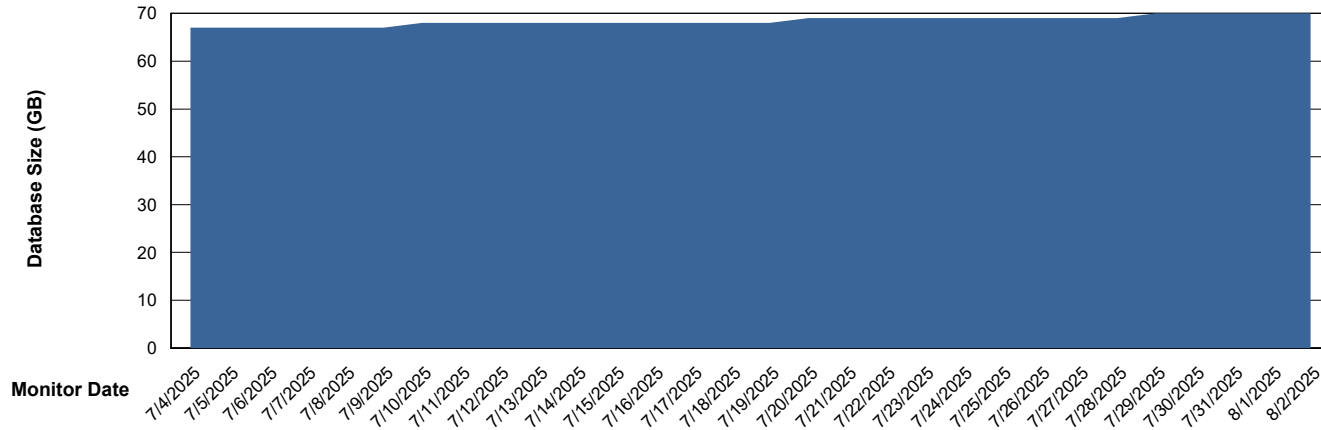

DATABASE SIZE KBR-BI-TOR_PROD_ABS1

Database growth over last month