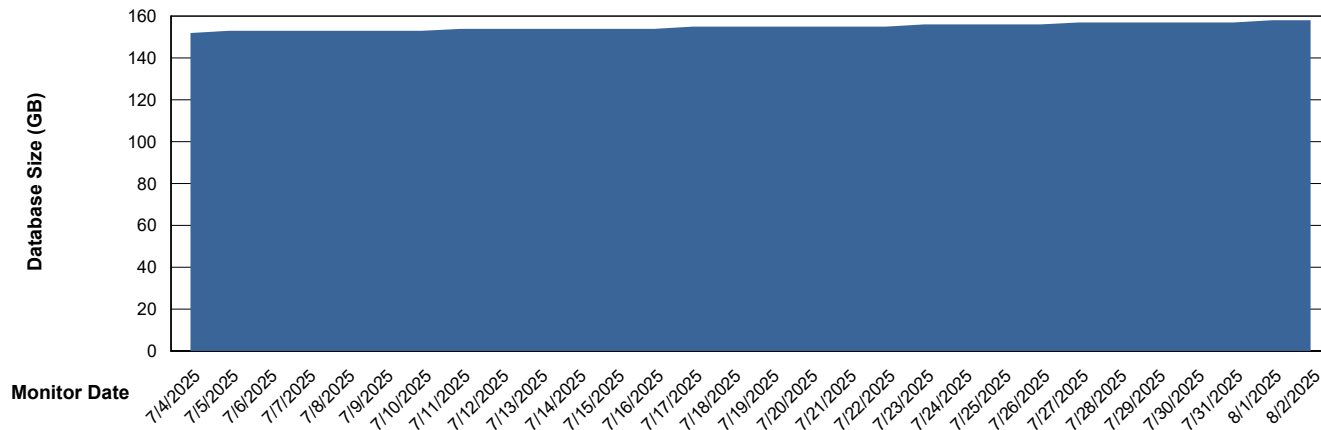

Customer KBR OCI TOR Production
Database ID 200

DATABASE SIZE KBR-BI-TOR_PROD_ABS1

Database growth over last month

DATABASE SIZE KBR-DBS1-TOR_PROD_ABS1

Database growth over last month

Weekly SLA Customer Report