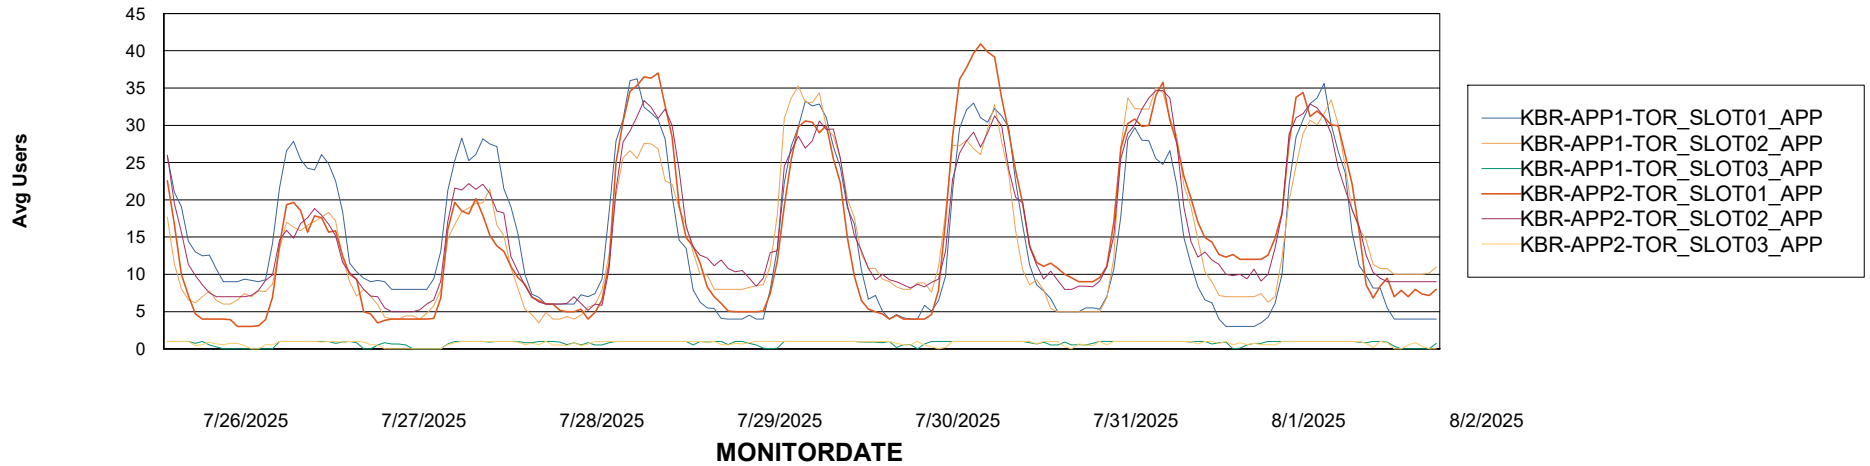

Avg users per day per ABS server