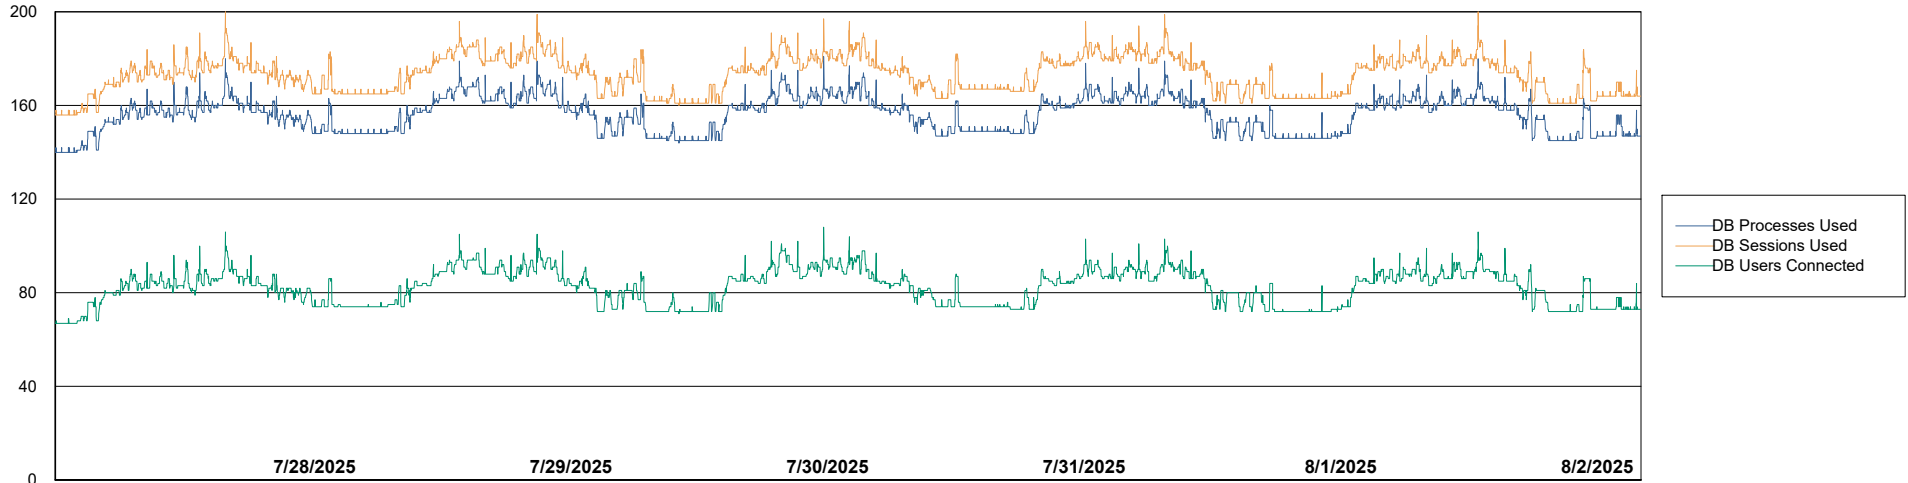

Weekly SLA Customer Report

Customer KBR OCI TOR Production
Database ID 200

Database Performance KBR-BI-TOR_PROD_ABS1

Weekly SLA Customer Report

Customer KBR OCI TOR Production
Database ID 200

Database Performance KBR-DBS1-TOR_PROD_ABS1