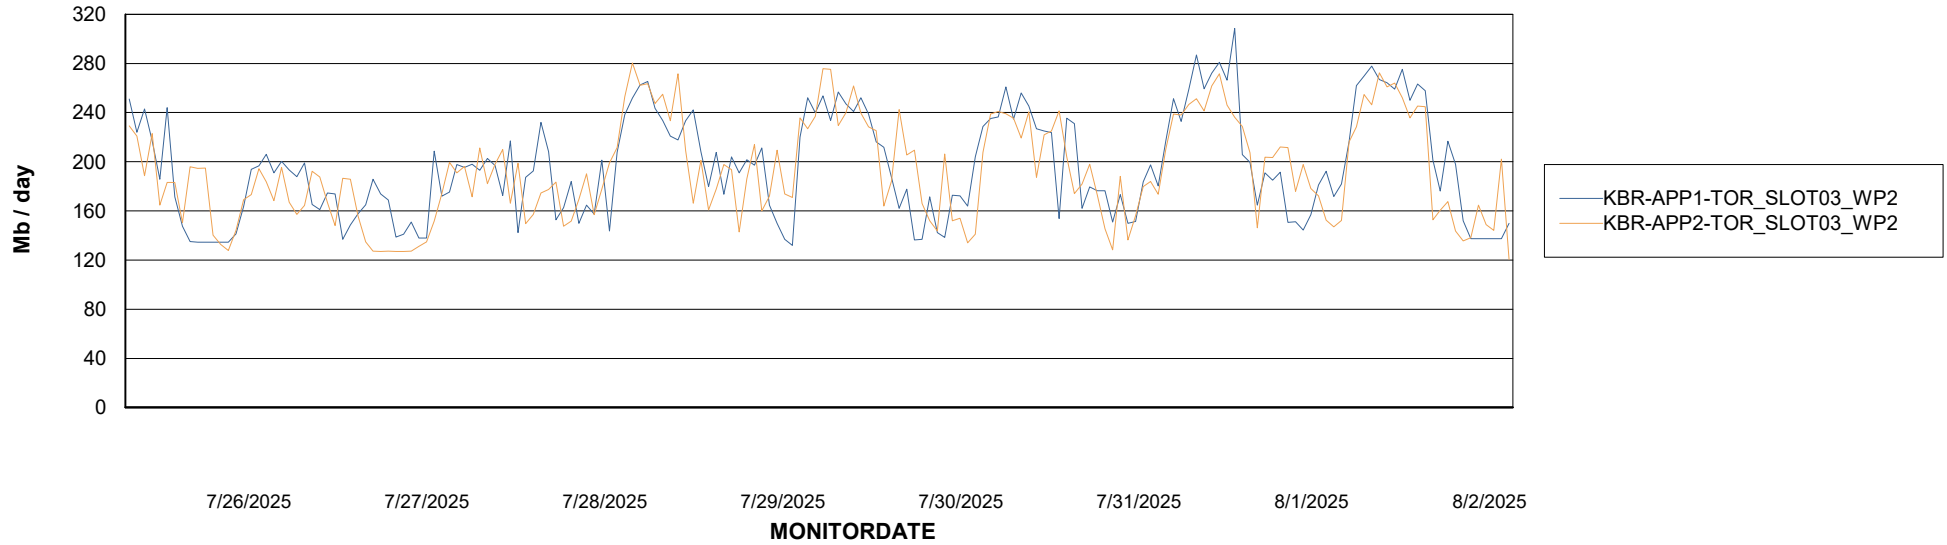

Avg memory used per ReportServer Service

Weekly SLA Customer Report

Customer KBR OCI TOR Production
Database ID 200

ABSSolute Web Component Services

Avg memory used per ABS Web component

Weekly SLA Customer Report