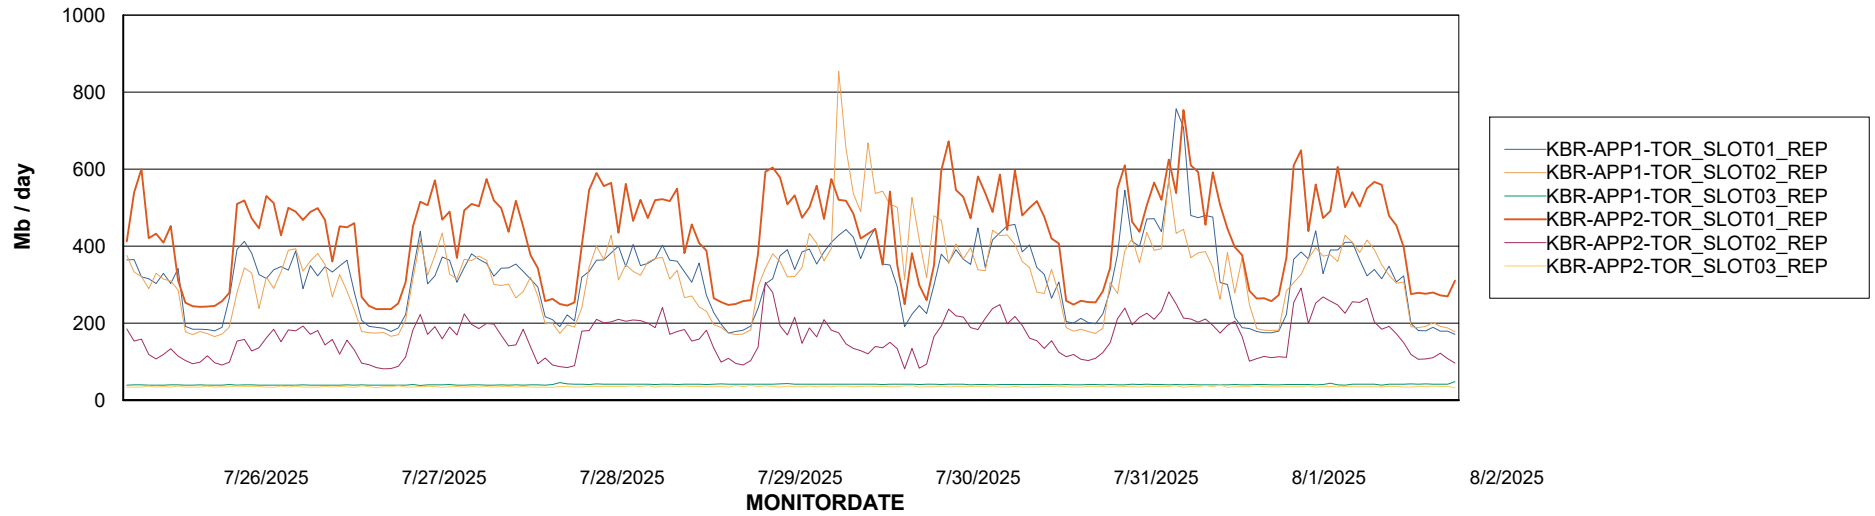

ABSSolute Application ReportServer Services

Avg memory used per ReportServer Service