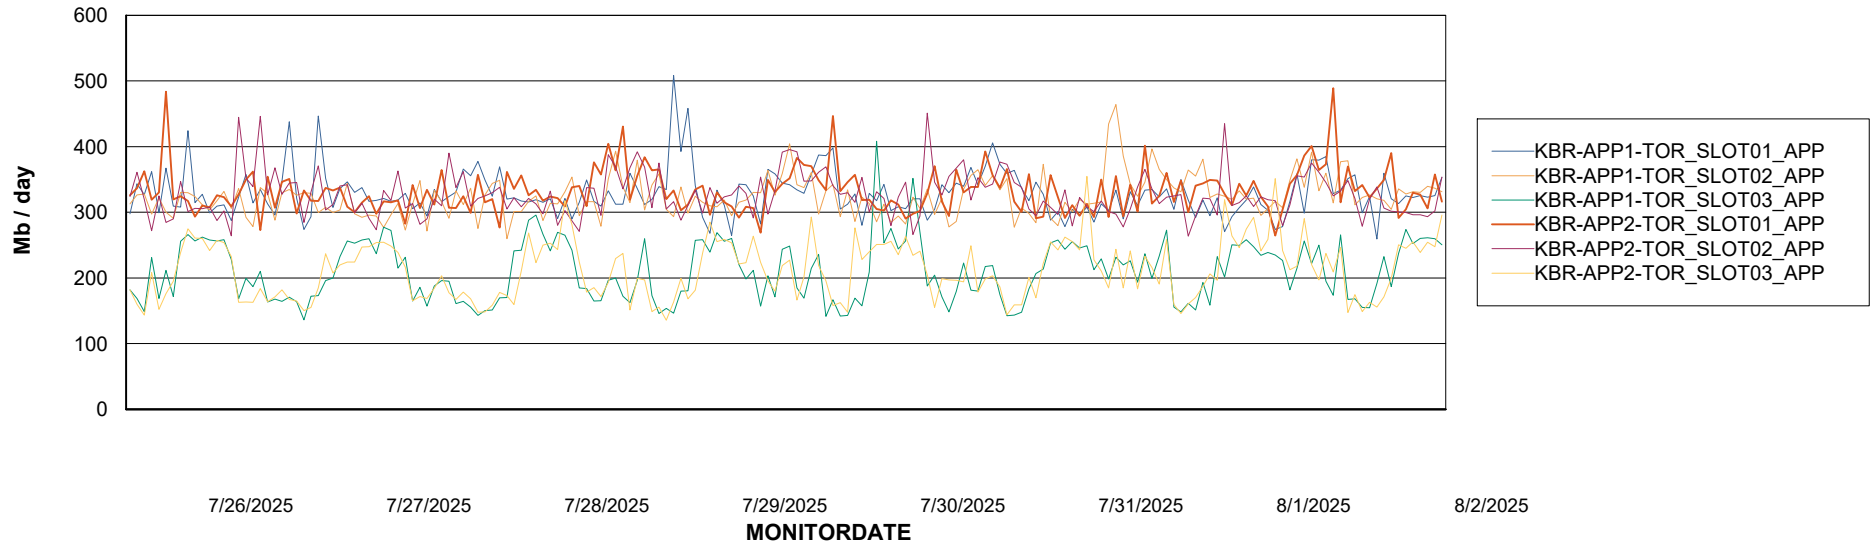

ABSSolute Application Server Services

Avg memory used per ABS Server Service