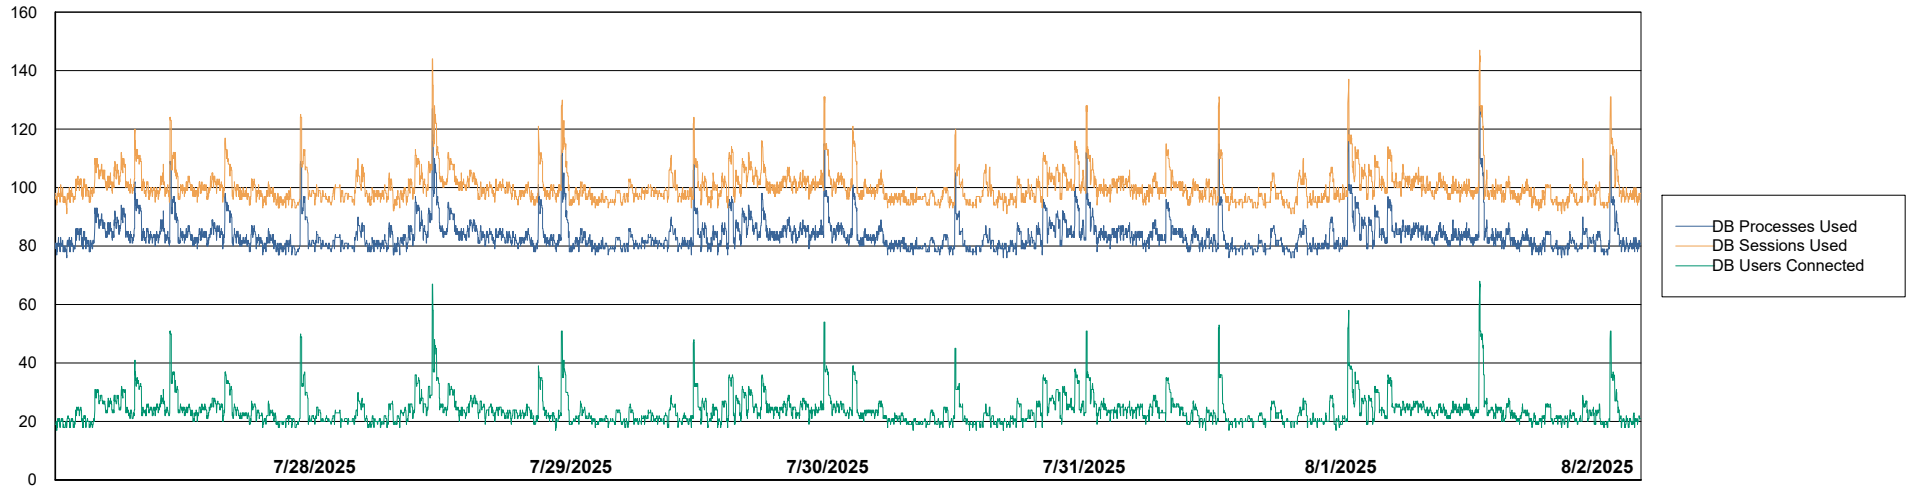

Database Performance KBR-BI-TOR_PROD_ABS1