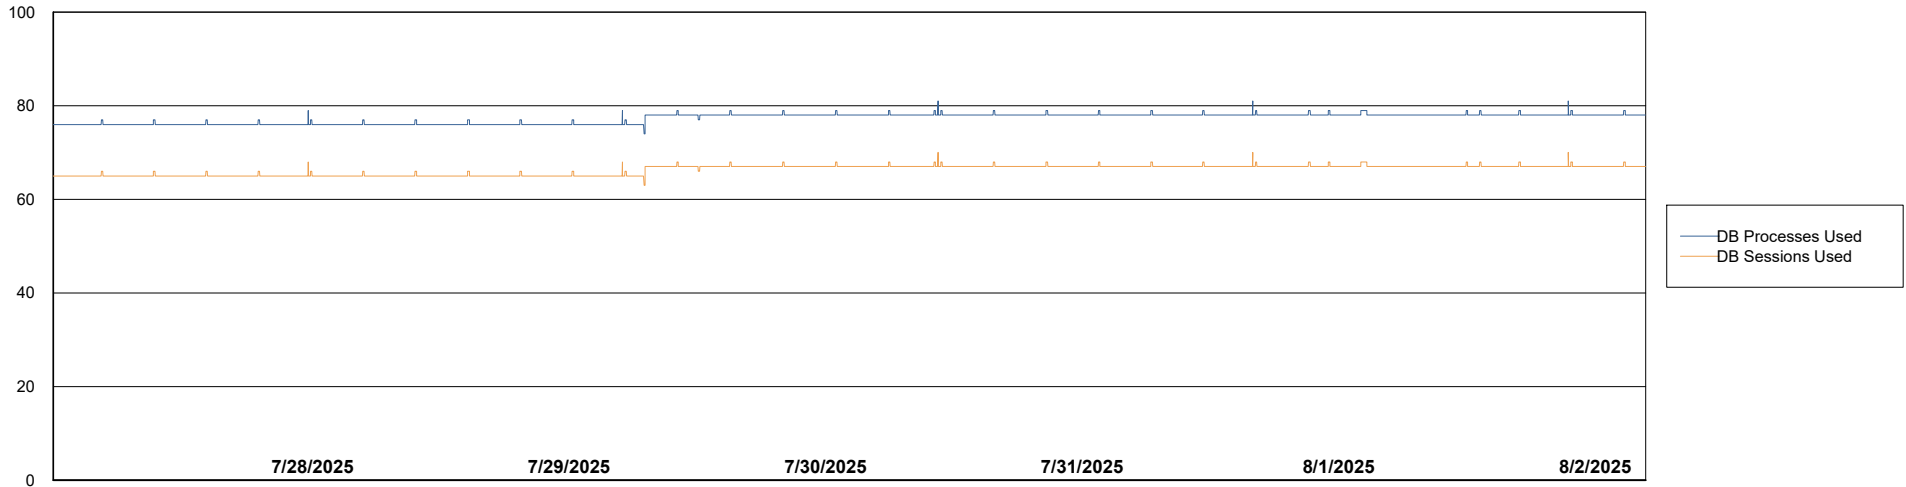

Database Performance KBR-DBS2-TOR_PROD_HSBABS1

DB Processes Max 1,000
DB Processes Max 4
DB Processes Max 0