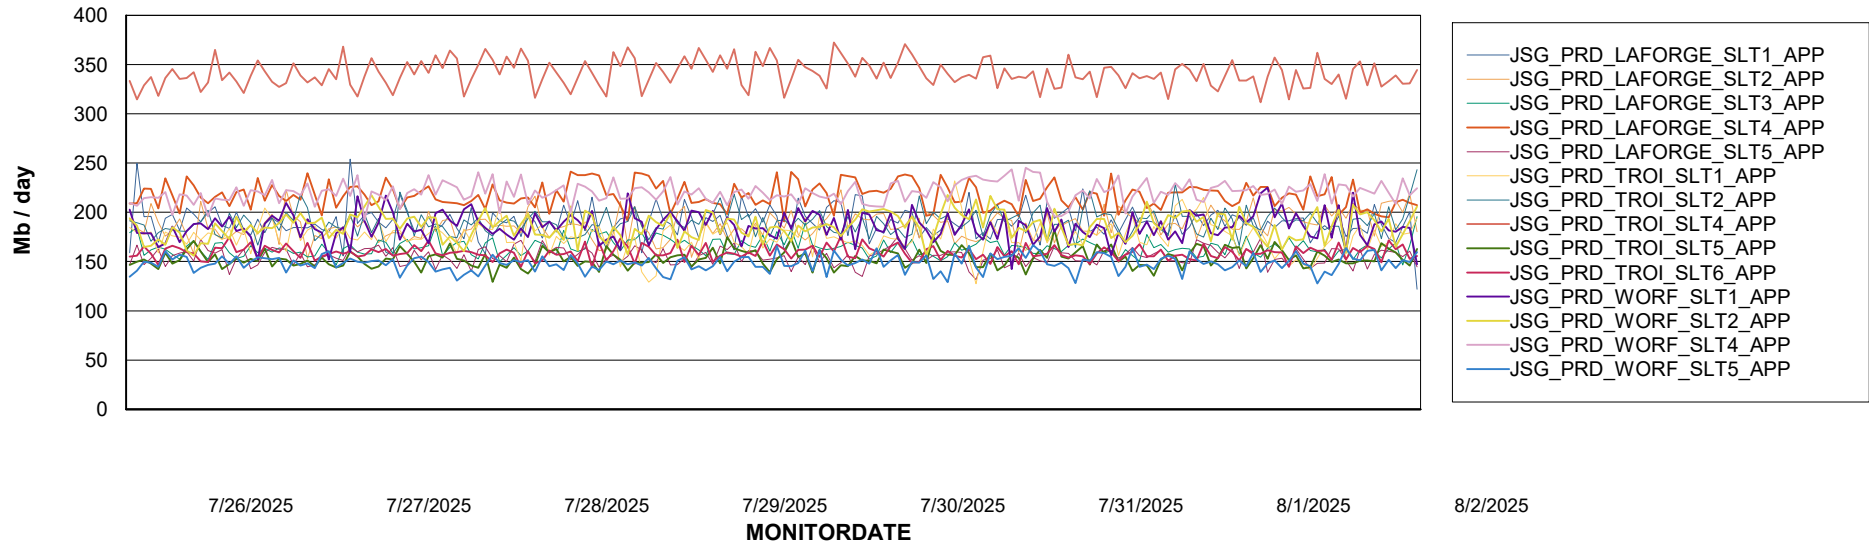

ABSSolute Application Server Services

Avg memory used per ABS Server Service