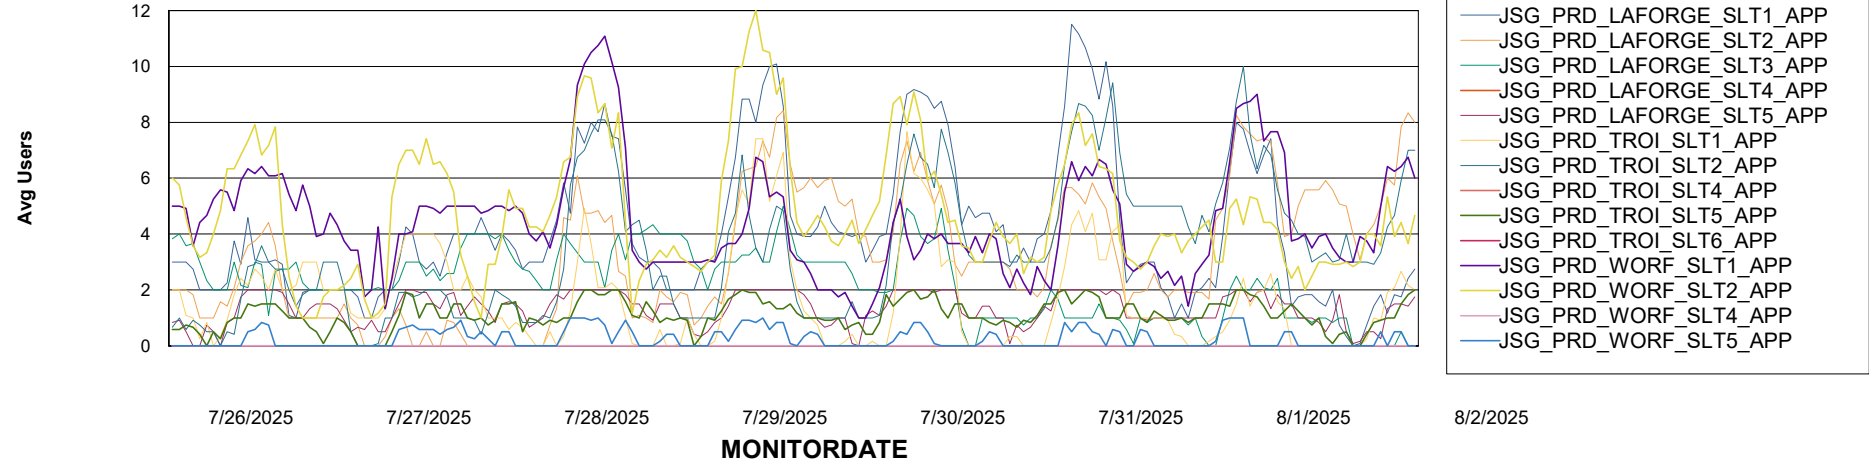

Avg users per day per ABS server