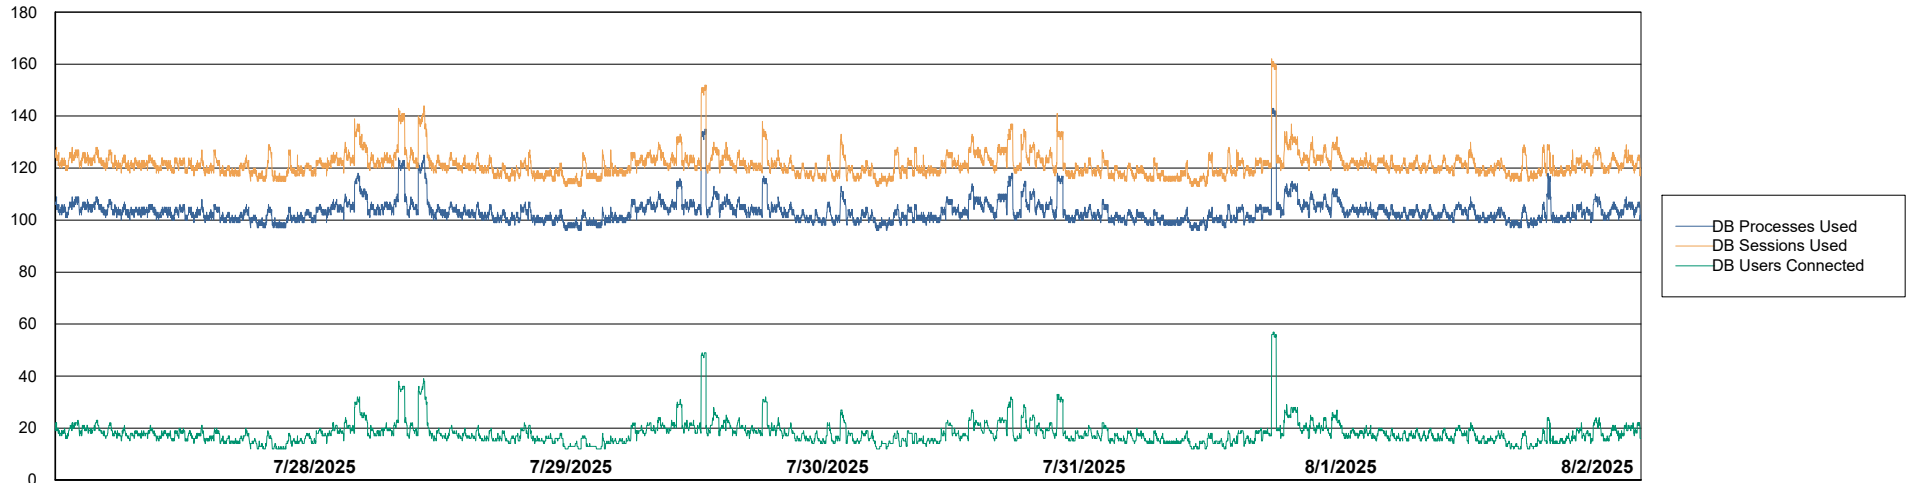

Database Performance JSG_PRD_BASHIR_DB_ABS1