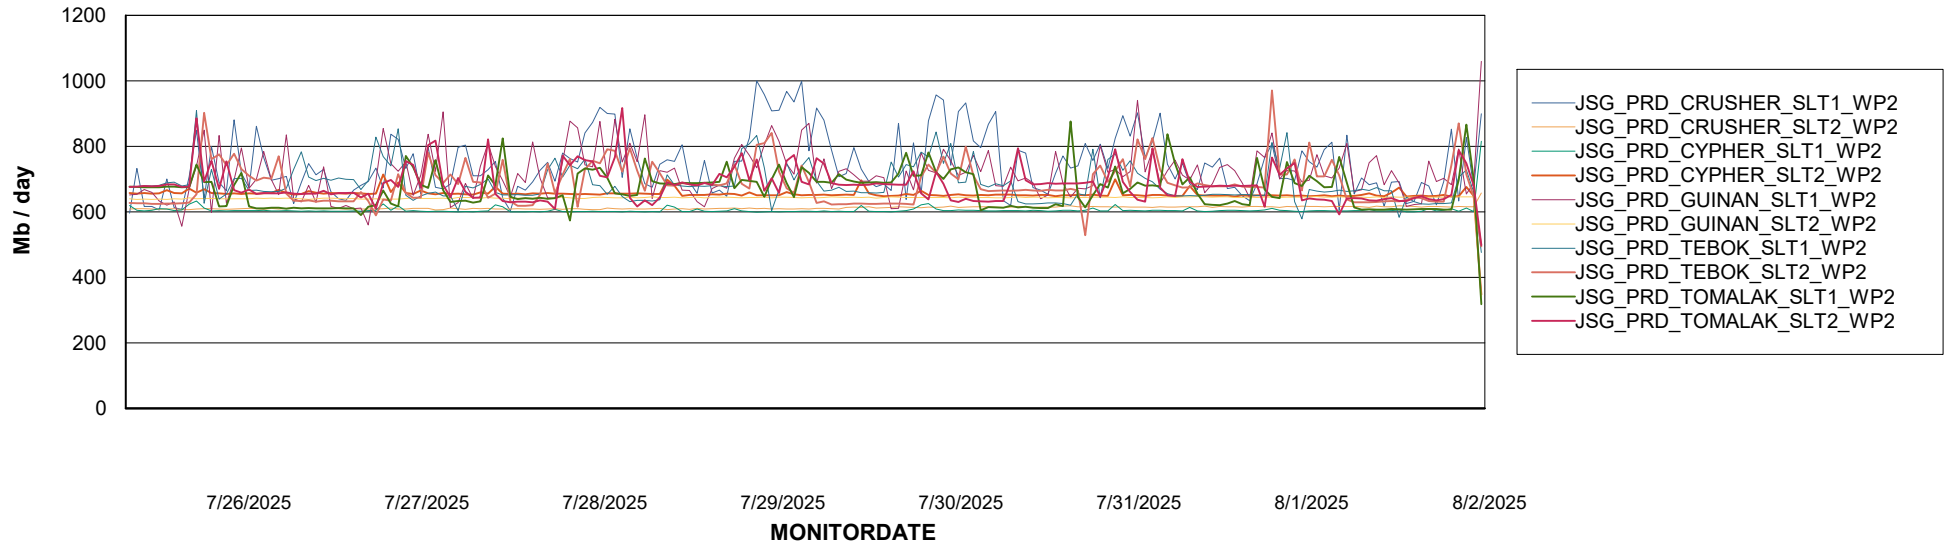

ABSSolute Web Component Services

Avg memory used per ABS Web component