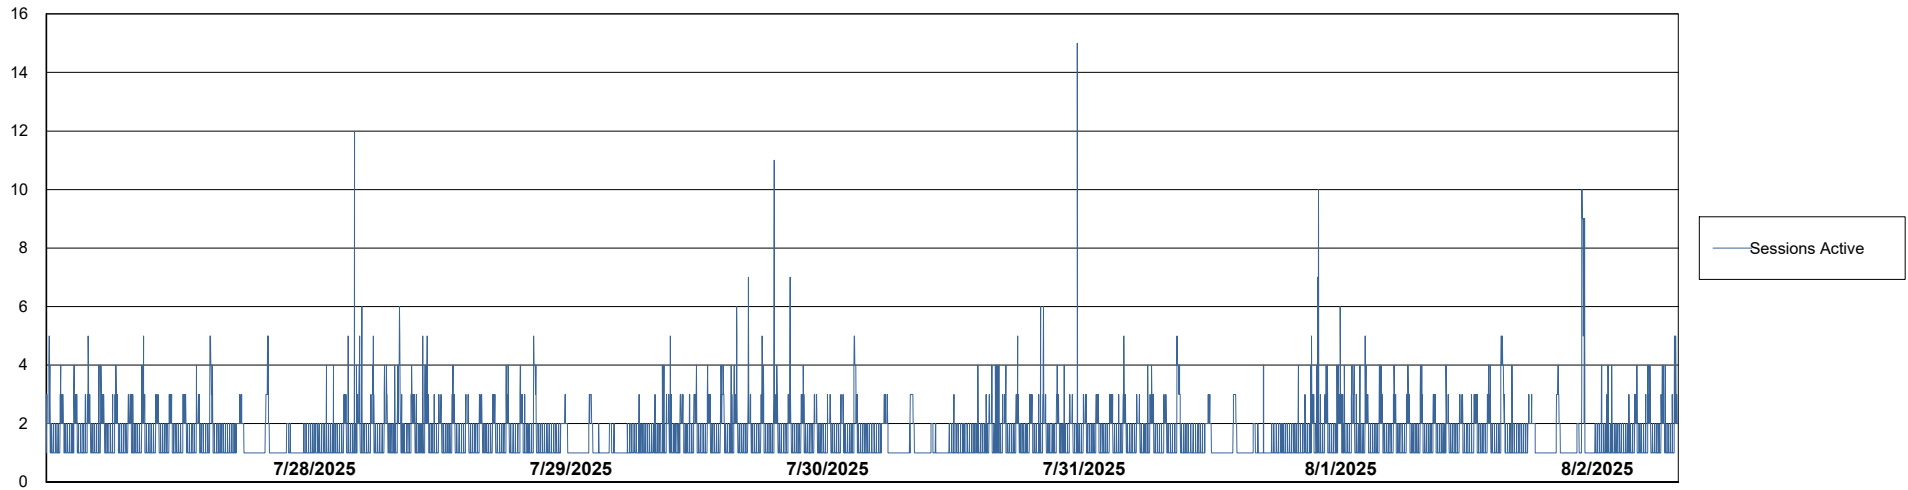

Weekly SLA Customer Report

Customer JSG_Production (24/7)
Database ID 102

Harddisk Usage JSG_PRD_WORF

	Free disk space on C: (%)	Total disk space on C: (Gb)	Used disk space on C: (Gb)
8/2/2025	47	149	79
8/1/2025	47	149	79
7/31/2025	47	149	78
7/30/2025	47	149	79
7/29/2025	47	149	79
7/28/2025	47	149	79
7/27/2025	47	149	79

Weekly SLA Customer Report

Customer JSG_Production (24/7)
Database ID 102

Database Performance JSG_PRD_BASHIR_DB_ABS1

Weekly SLA Customer Report

Customer JSG_Production (24/7)
Database ID 102

Database Performance JSG_PRD_PICARD_DB_ABS1