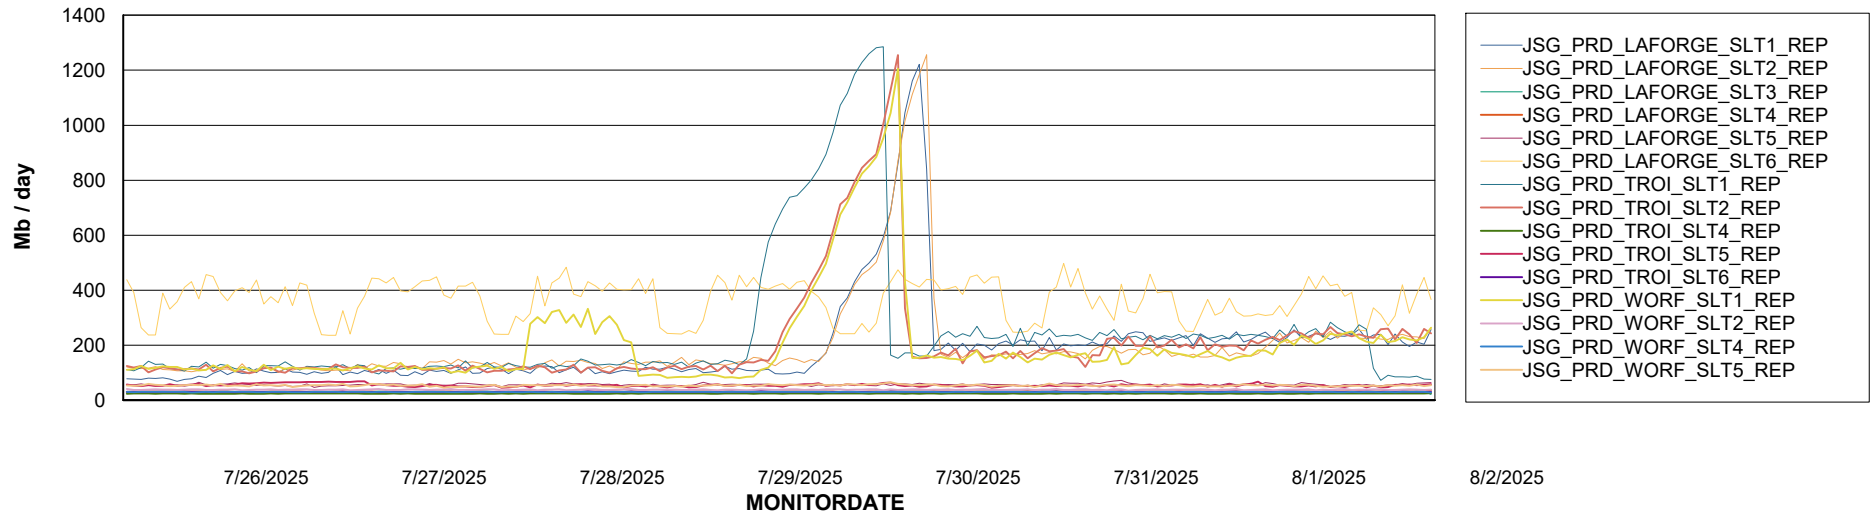

ABSSolute Application ReportServer Services

Avg memory used per ReportServer Service