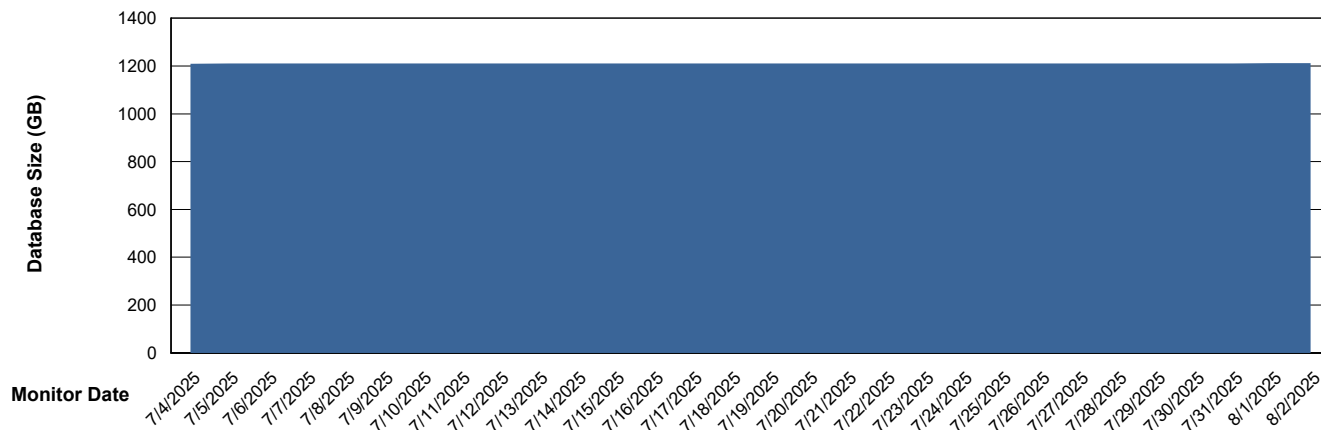

Customer JSG_Production (24/7)
Database ID 102

DATABASE SIZE JSG_PRD_BASHIR_DB_ABS1

Database growth over last month

DATABASE SIZE JSG_PRD_RIKER_DB_HSBABS1

Database growth over last month

Weekly SLA Customer Report