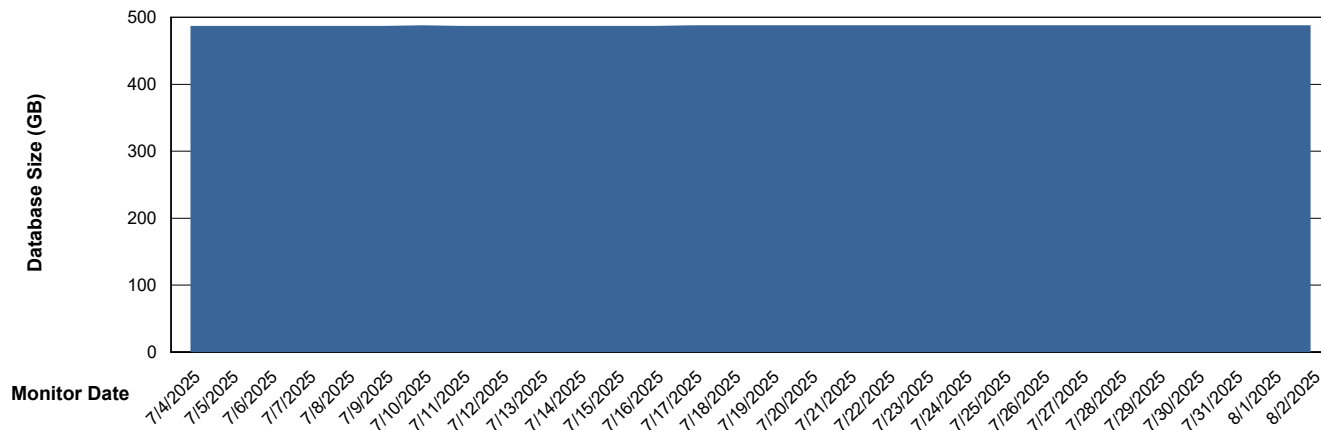

DB Processes Max 1,000
DB Processes Max 0
DB Processes Max 4

Weekly SLA Customer Report

Customer JSG_Production (24/7)
Database ID 102

Database Performance JSG_PRD_RIKER_DB_HSBABS1

Weekly SLA Customer Report

Customer JSG_Production (24/7)
Database ID 102

DATABASE SIZE JSG_PRD_BASHIR_DB_ABS1

Database growth over last month

DATABASE SIZE JSG_PRD_RIKER_DB_HSBABS1

Database growth over last month

Weekly SLA Customer Report