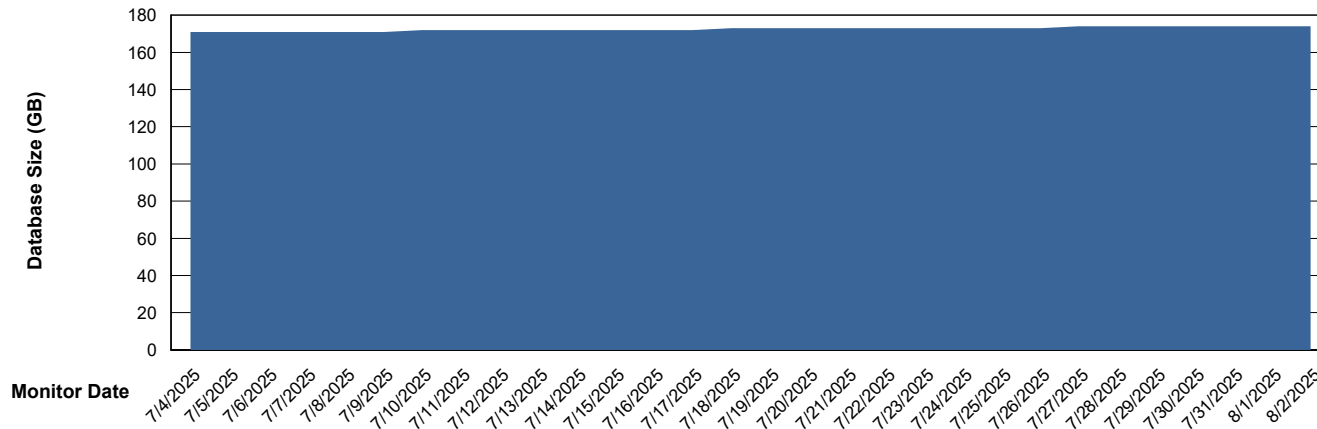

# Weekly SLA Customer Report

Customer HUE\_Production  
Database ID 154

DATABASE SIZE HUE\_PRD\_S-ORABI2024\_ABS1

### Database growth over last month