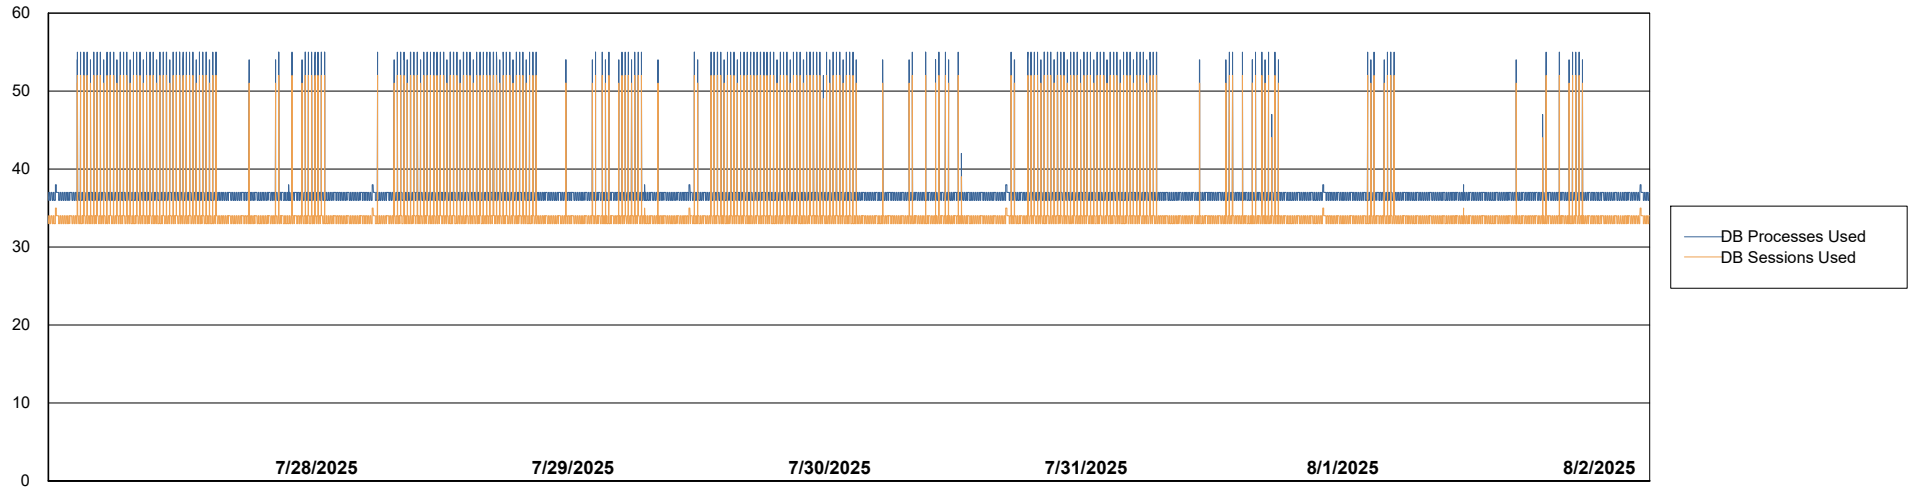

Database Performance HUE_PRD_S-ORATEST2_HSBABS1

DB Processes Max 1,000