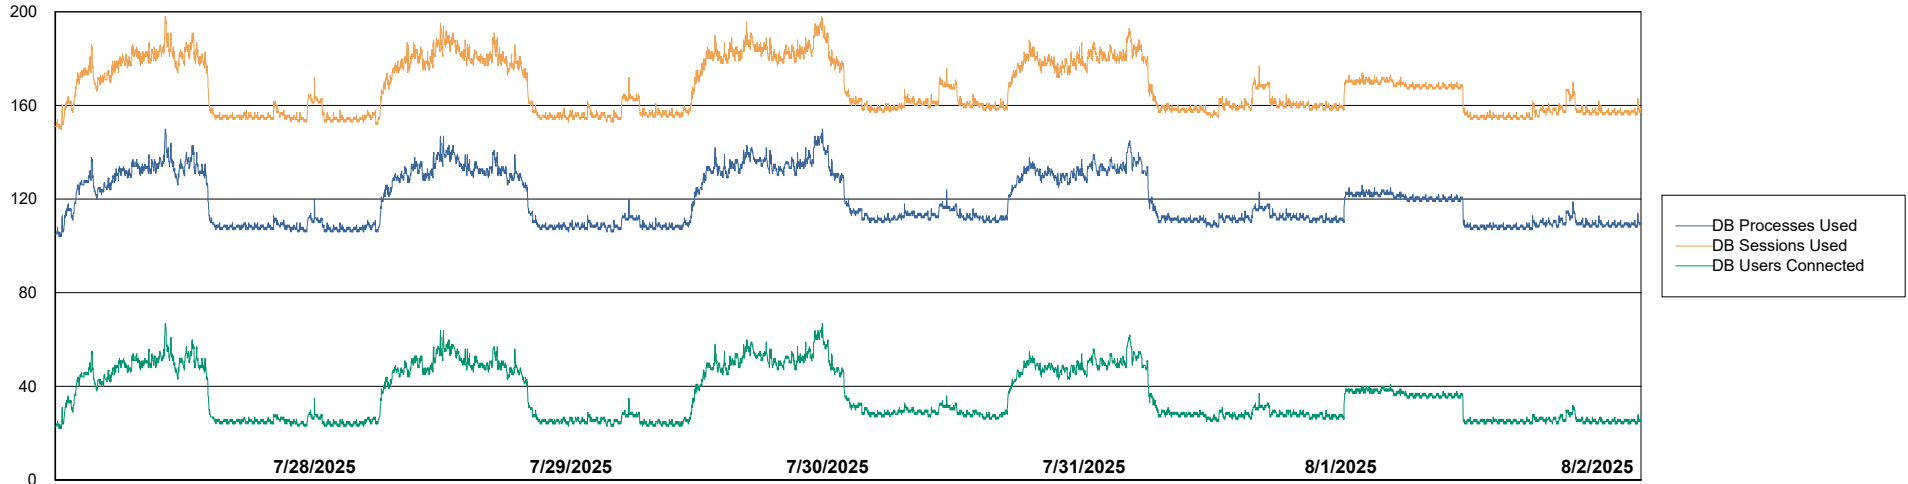

Database Performance HUE_PRD_S-ORAPROD2_ABS1