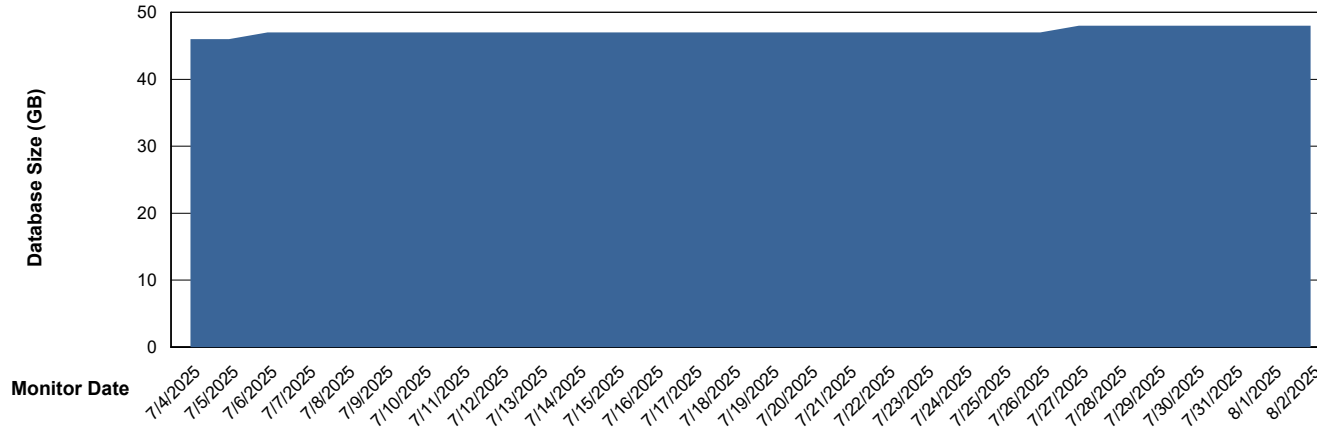

DATABASE SIZE HUE_PRD_S-ORABI2024_ABS1

Database growth over last month