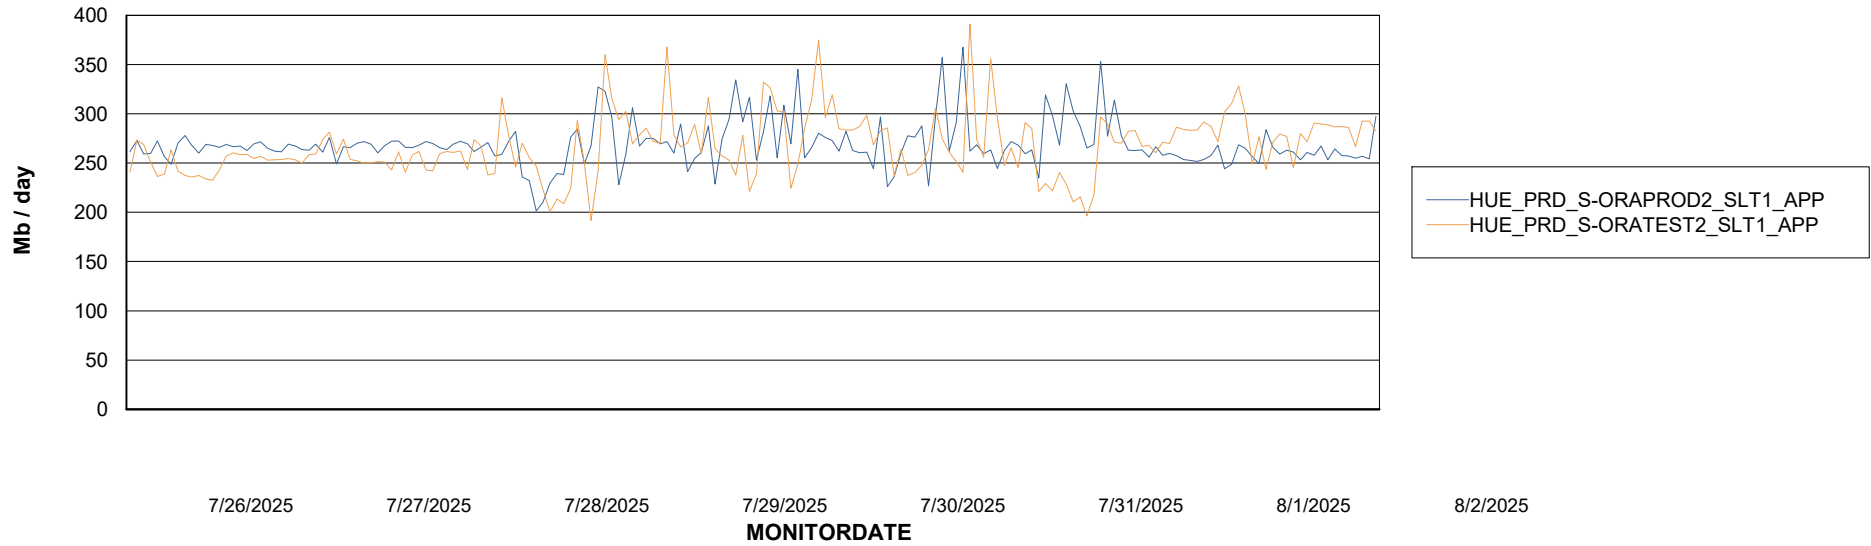

ABSSolute Application Server Services

Avg memory used per ABS Server Service