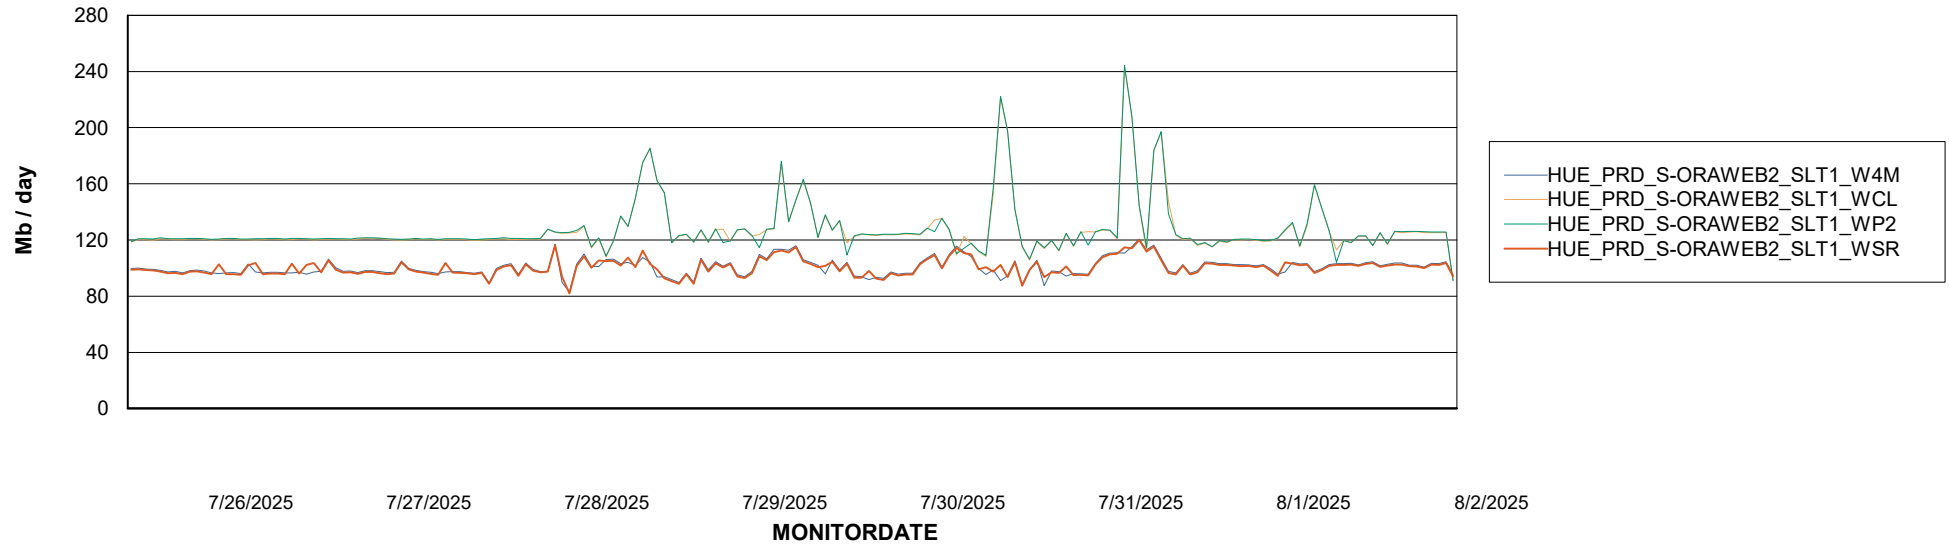

ABSSolute Web Component Services

Avg memory used per ABS Web component