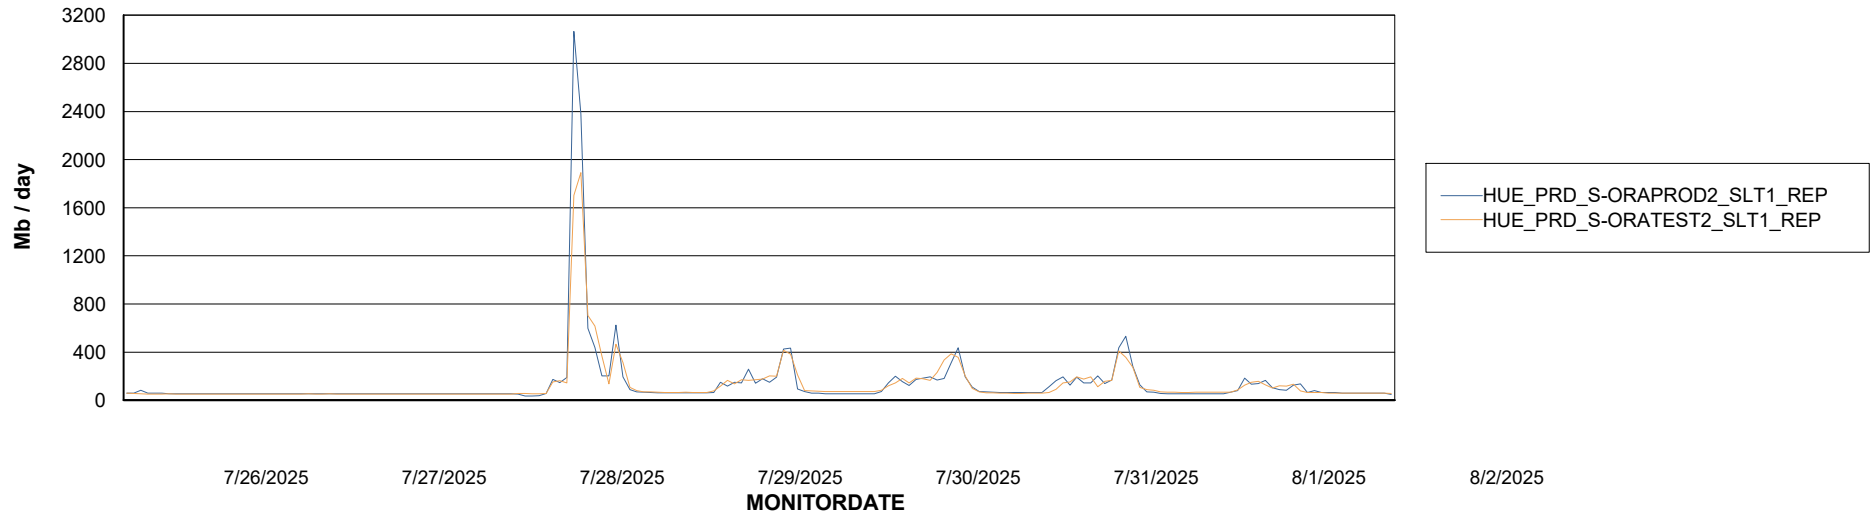

ABSSolute Application ReportServer Services

Avg memory used per ReportServer Service