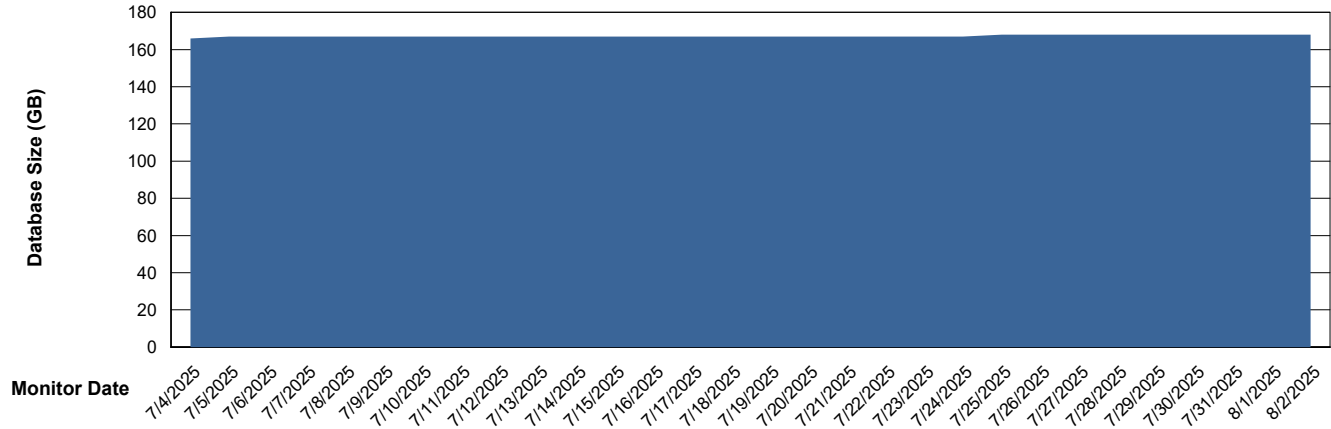

Weekly SLA Customer Report

Customer EUT_Production
Database ID 114

Database Performance EUT_EUP_PRD_URVINA22T_DB_ABS1

Weekly SLA Customer Report

Customer EUT_Production
Database ID 114

Database Performance EUT_URM_PRD_URVINA26_DB_ABS1

Weekly SLA Customer Report

Customer EUT_Production
Database ID 114

DATABASE SIZE EUT_EUP_PRD_URVINA22T_DB_ABS1

Database growth over last month

DATABASE SIZE EUT_URM_PRD_URVINA26_DB_ABS1

Database growth over last month