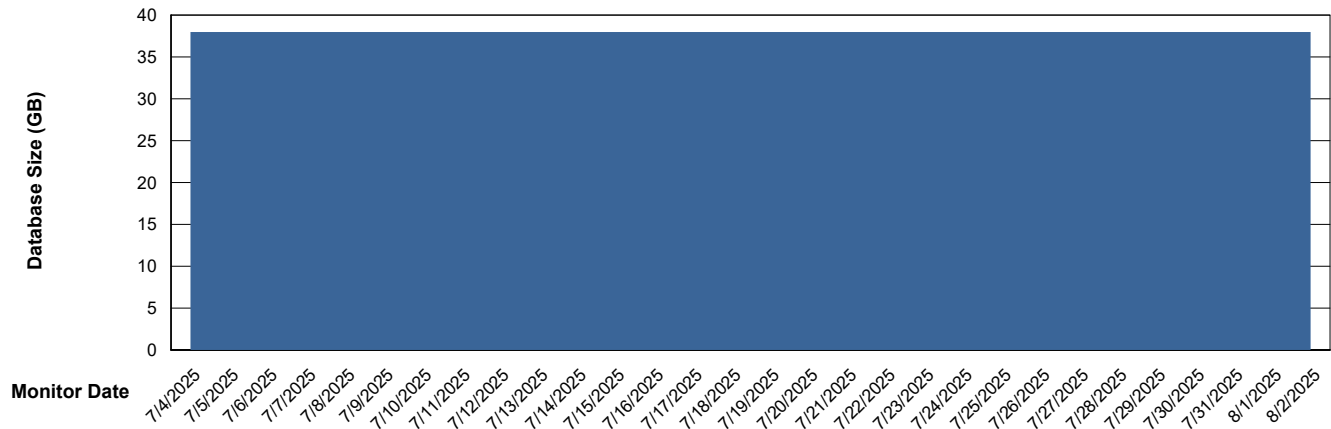

Weekly SLA Customer Report

Customer EUT_Production
Database ID 114

DATABASE SIZE EUT_EUP_PRD_URVINA22T_DB_ABS1

Database growth over last month

DATABASE SIZE EUT_URM_PRD_URVINA26_DB_ABS1

Database growth over last month