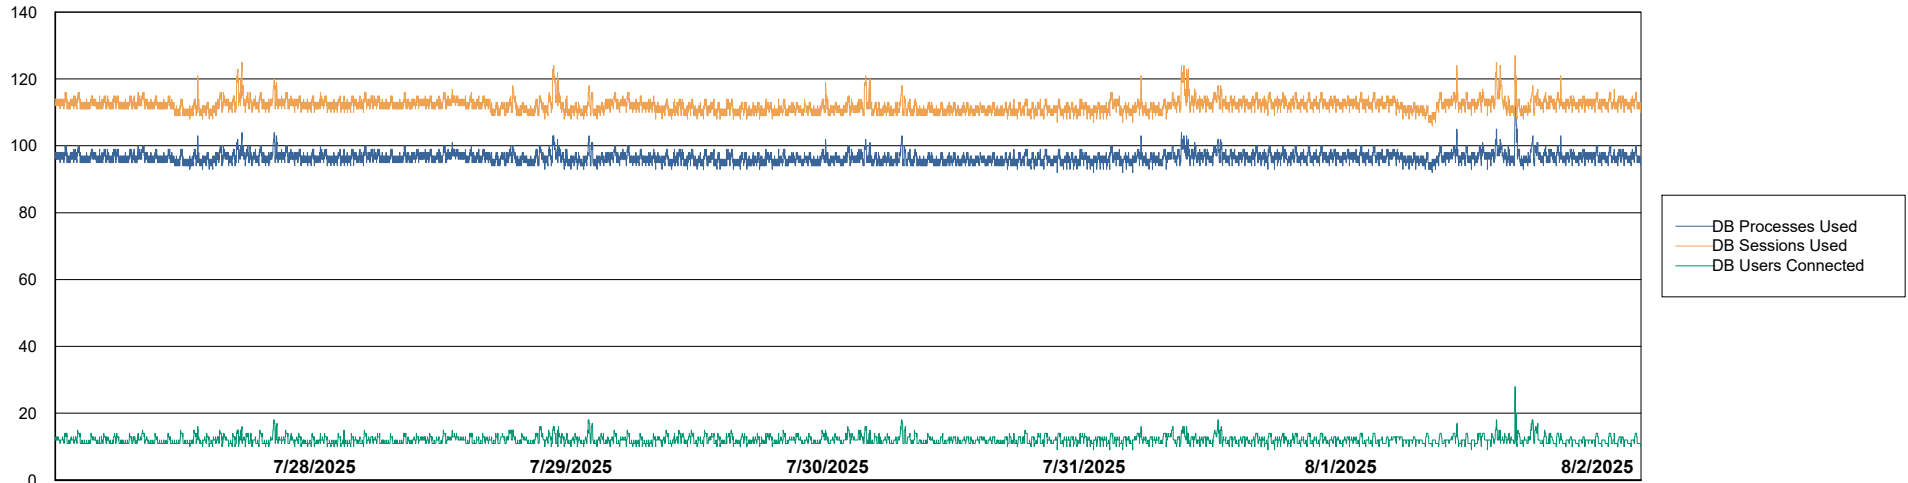

Database Performance ELJ_PRD_FRASEQXPRDDB03_ABS1