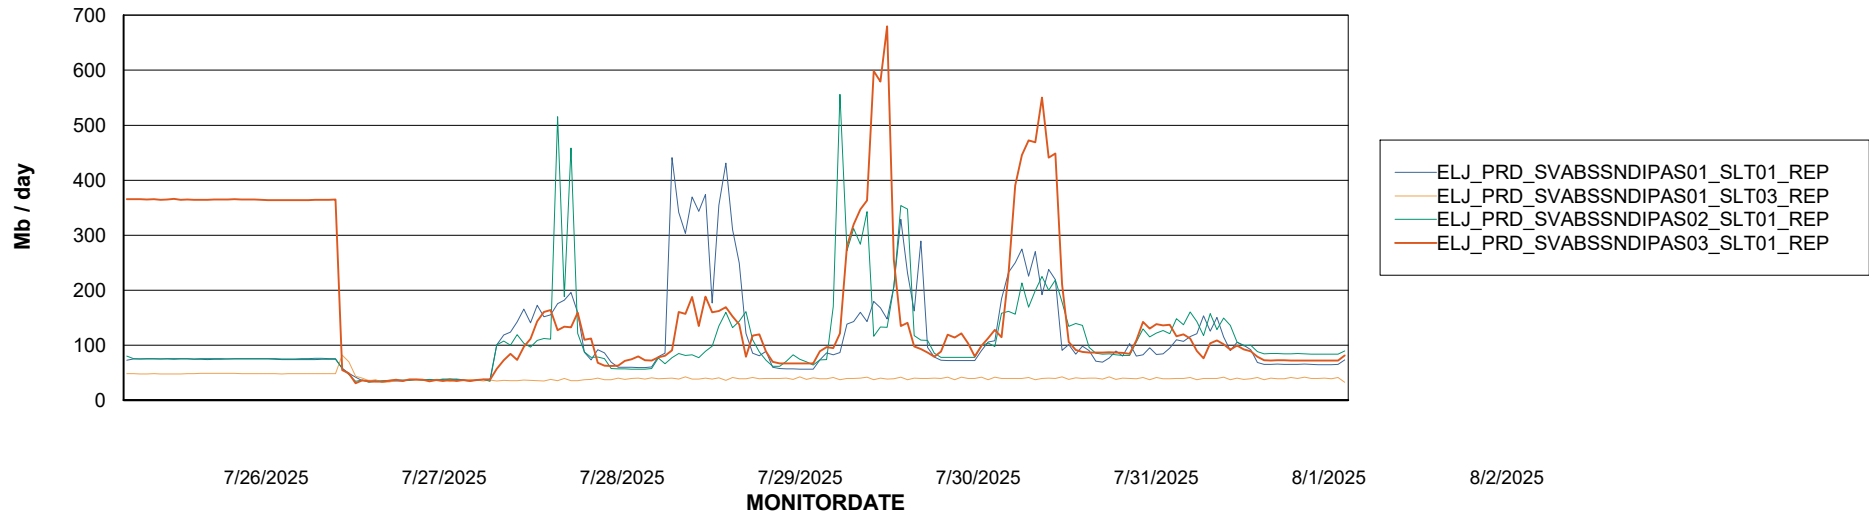

ABSSolute Application ReportServer Services

Avg memory used per ReportServer Service