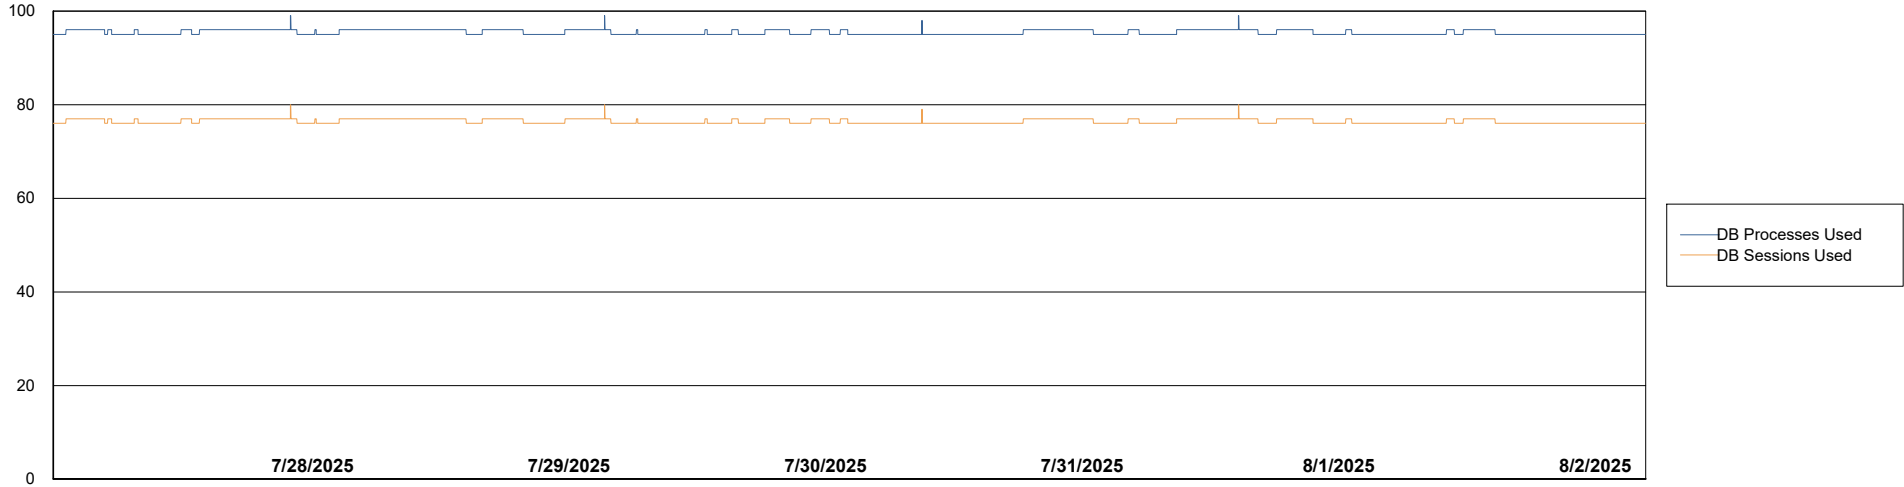

# Weekly SLA Customer Report

Customer ELJ Production  
Database ID 72

Database Performance ELJ\_PRD\_FRASEQXPRDDB02\_HSBABS1

DB Processes Max 1,000  
DB Sessions Max 0