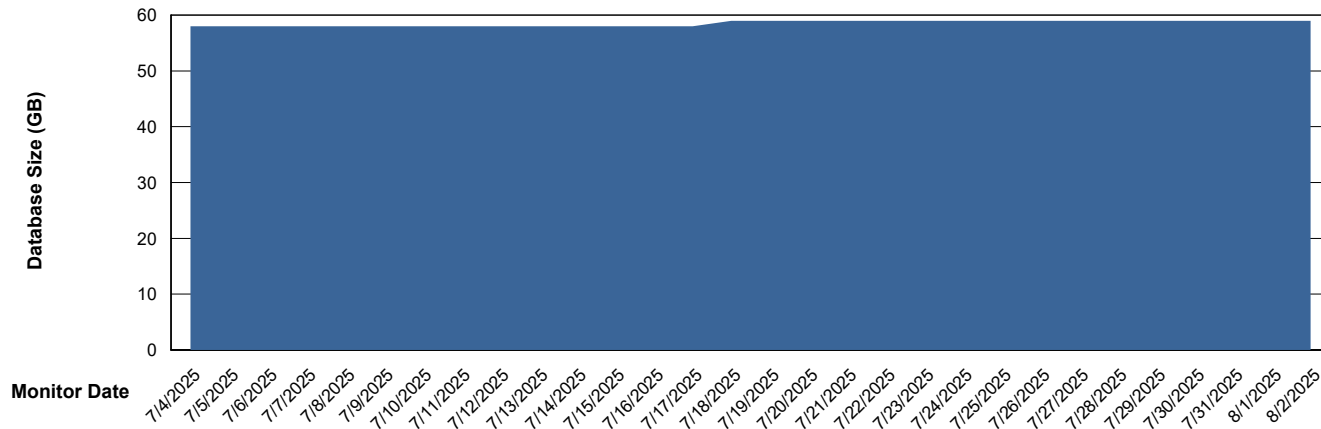

DATABASE SIZE ELJ_PRD_FRASEQXPRDDB03_ABS1

Database growth over last month