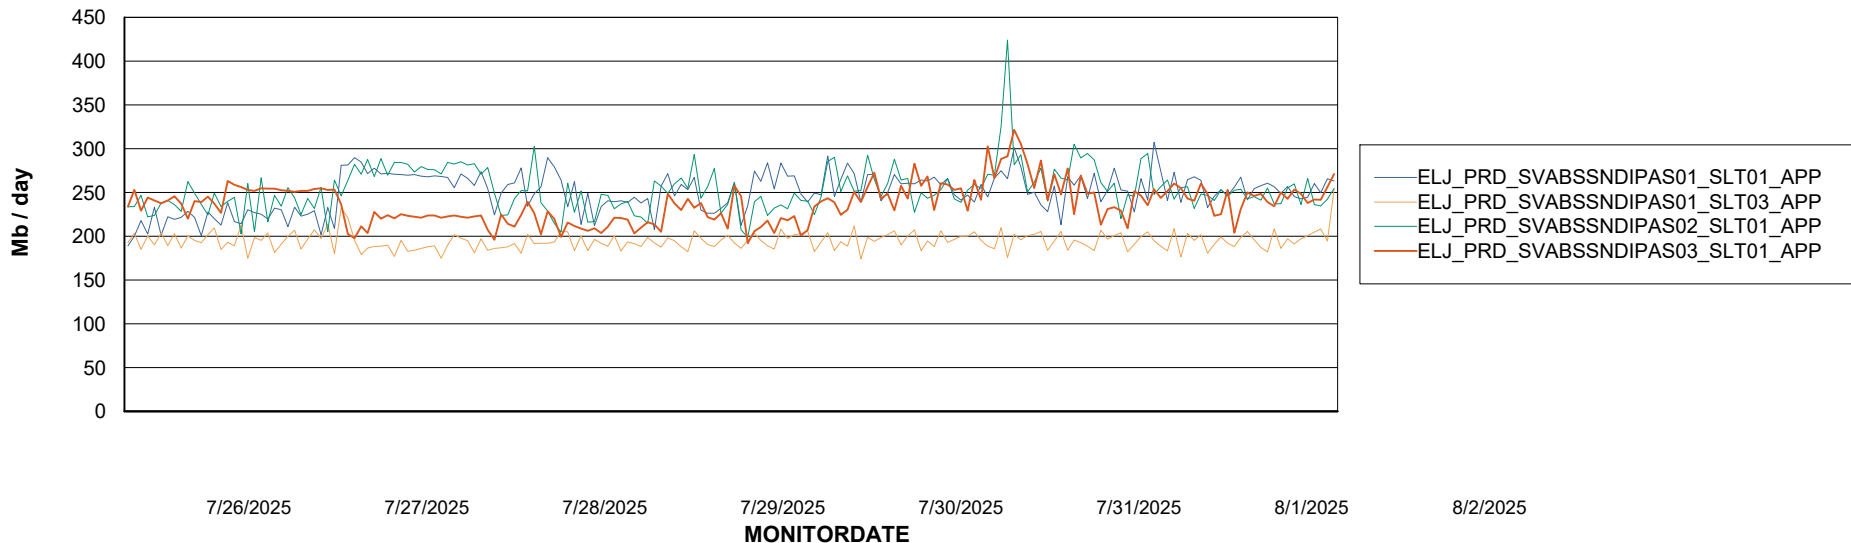

ABSSolute Application Server Services

Avg memory used per ABS Server Service