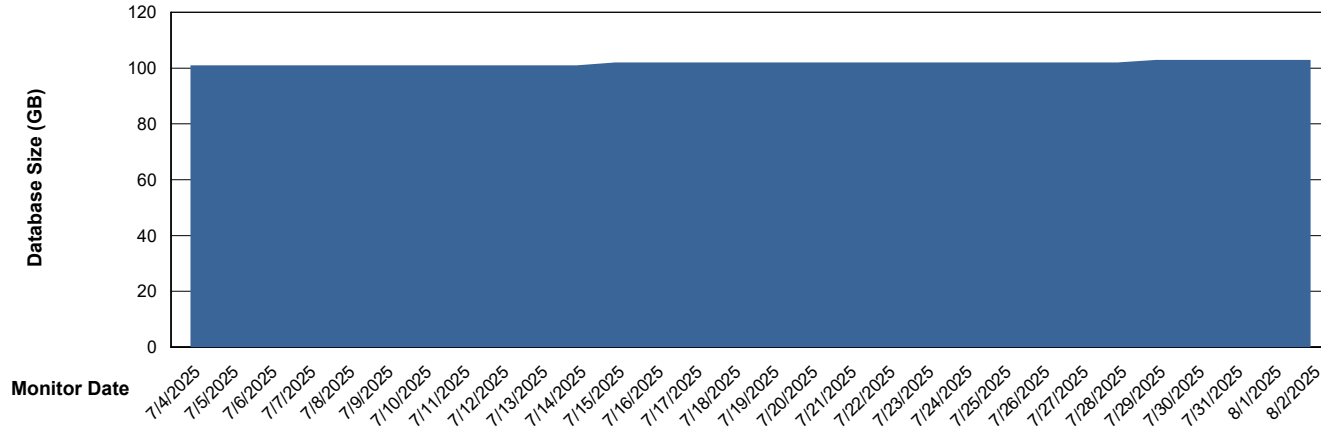

DATABASE SIZE ELJ_PRD_FRASEQXPRDDB01_ABS1

Database growth over last month