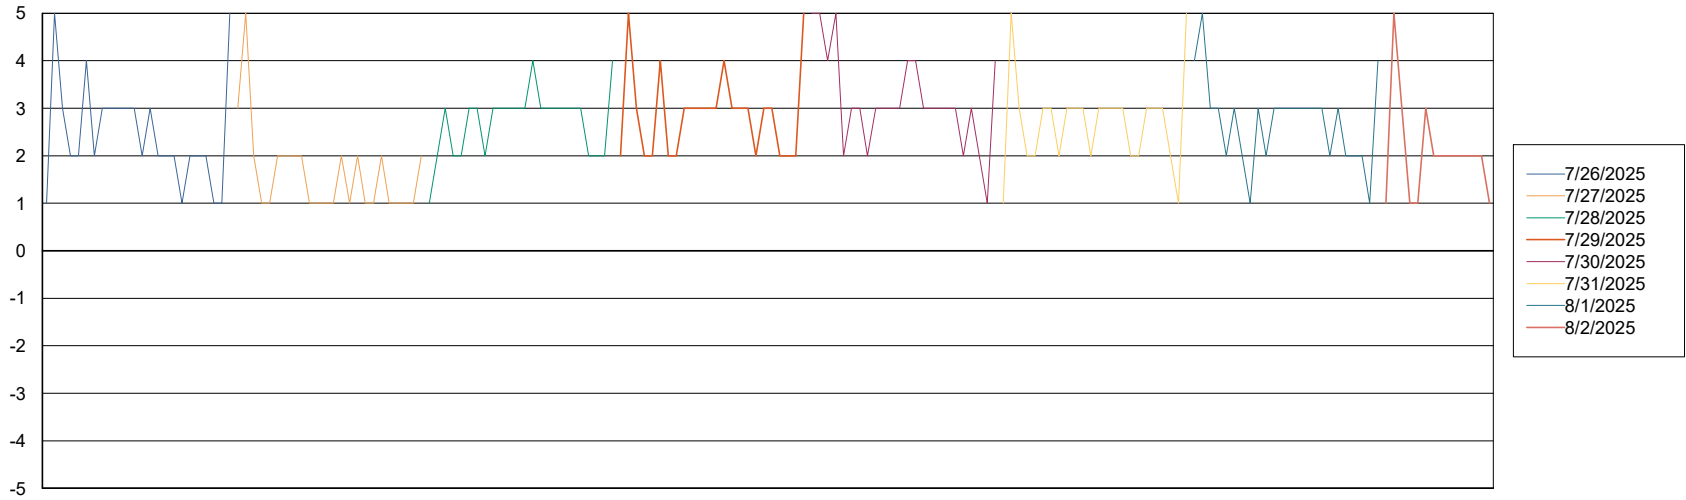

Standby Database Health ELI_Production

Recovery lag for last 7 days