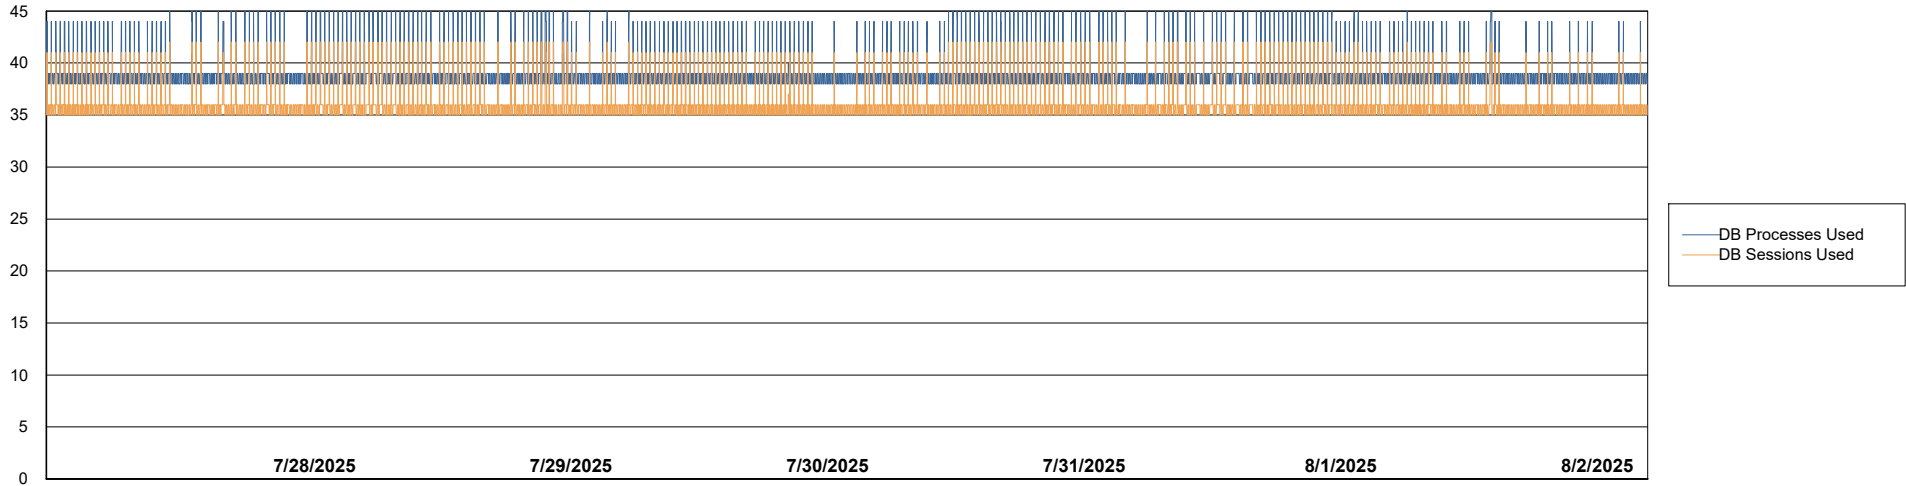

Database Performance ELI_PRD_FRASINTQUADB01_HSBABS1

DB Processes Max 1,000