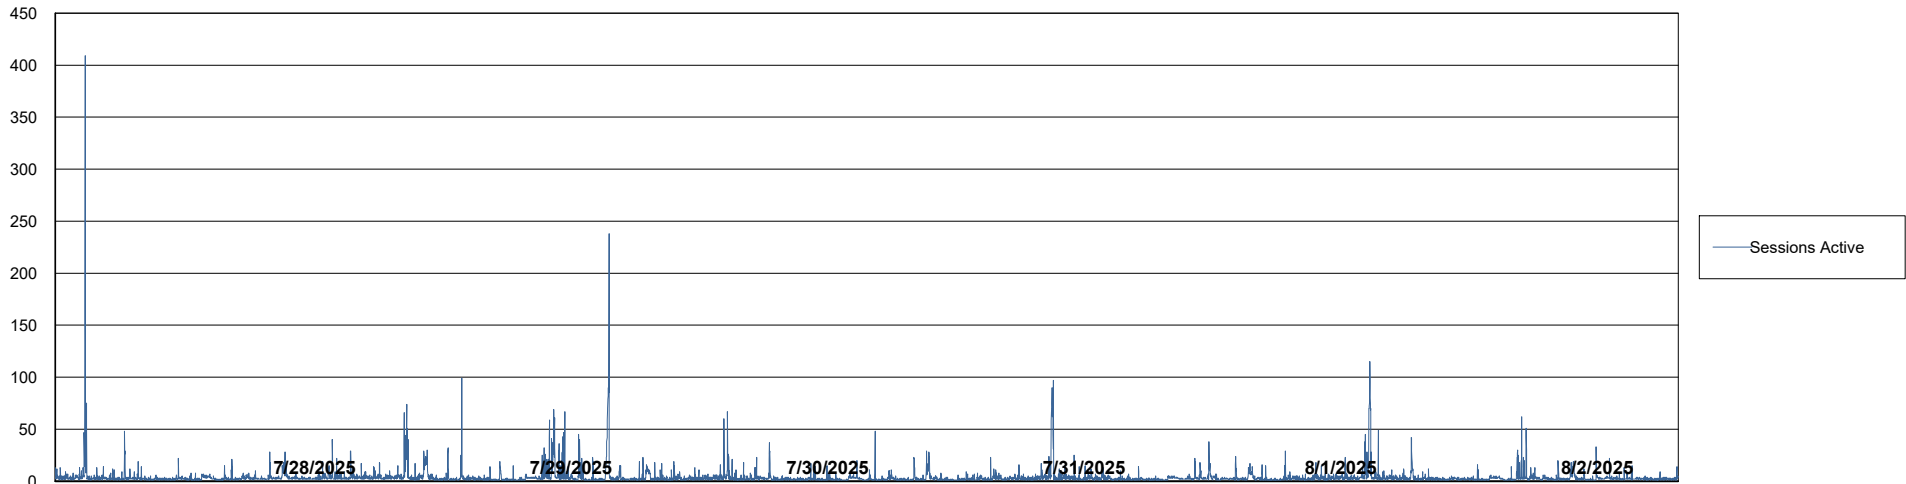

Weekly SLA Customer Report

Customer ELI_Production
Database ID 62

Database Performance ELI_PRD_FRASEQXPRDDB04-BI_ABS1

Weekly SLA Customer Report

Customer ELI_Production
Database ID 62

Database Performance ELI_PRD_FRASINTPRDDB01_ABS1