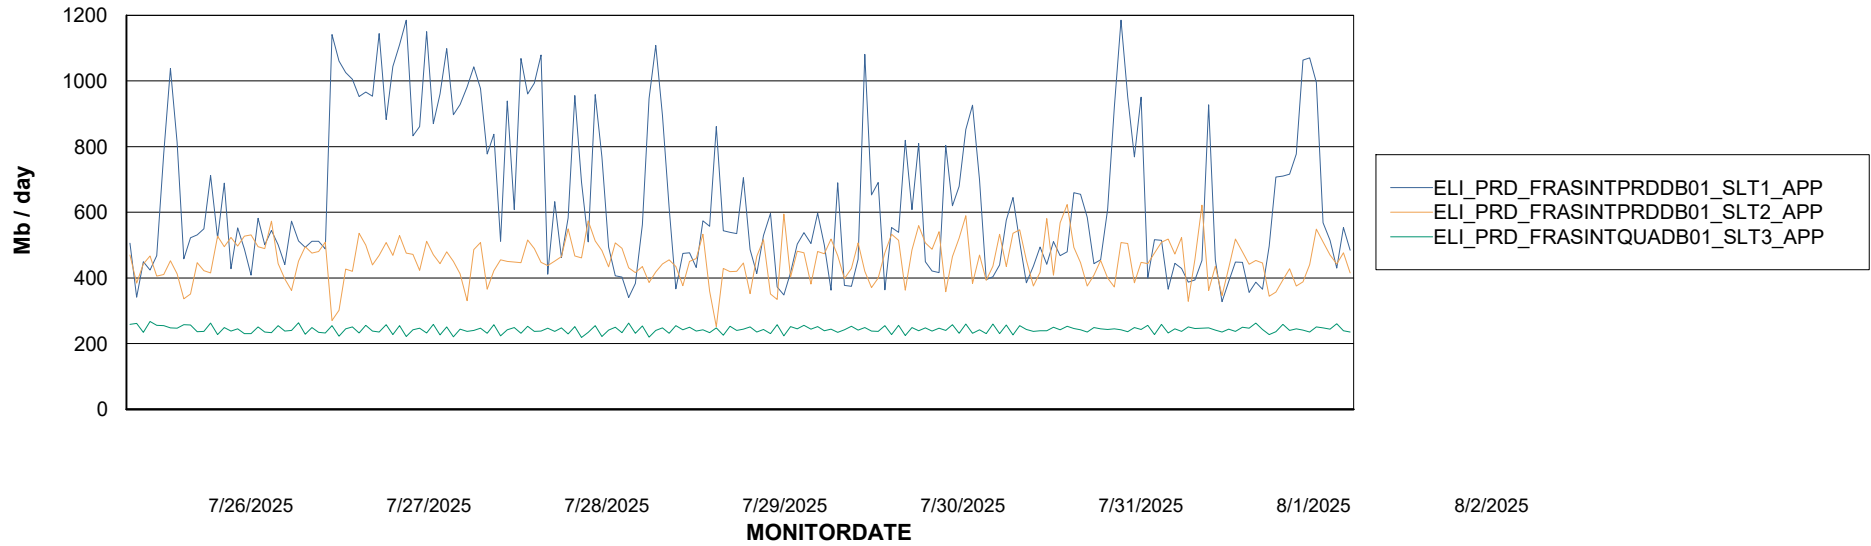

ABSSolute Application Server Services

Avg memory used per ABS Server Service