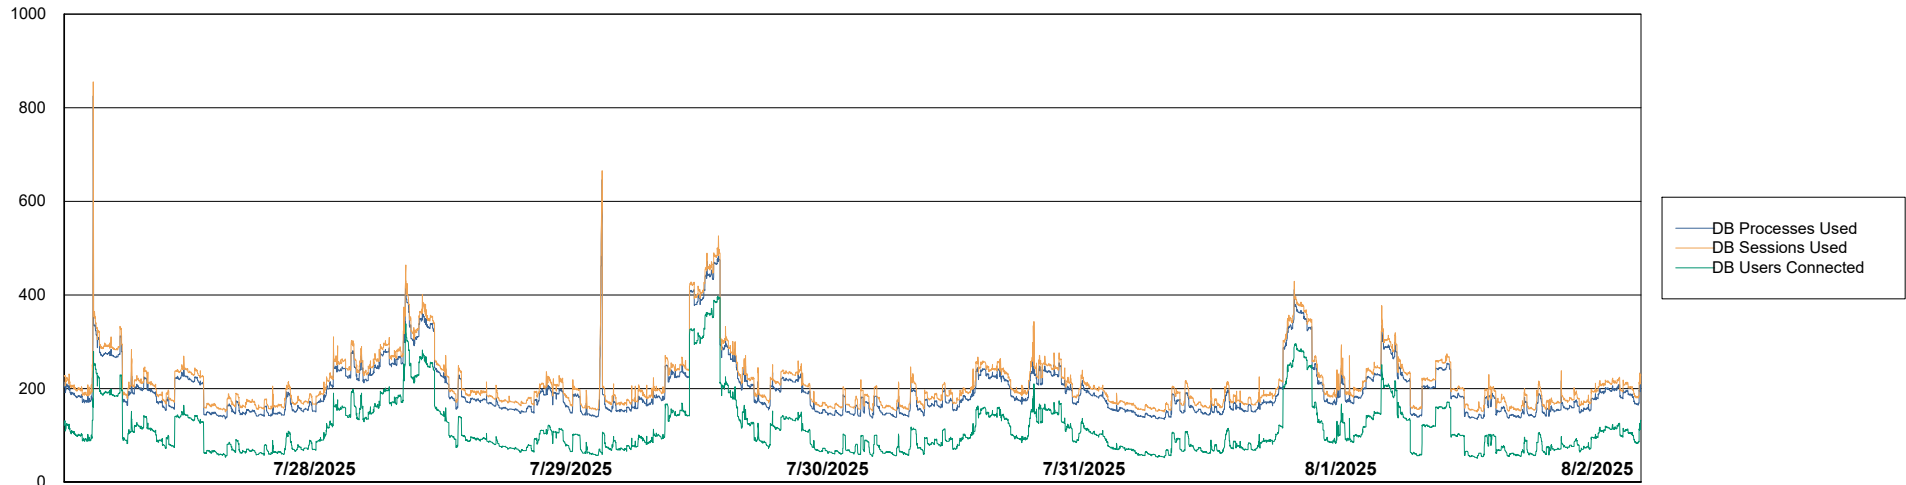

Weekly SLA Customer Report

Customer ELI_Production
Database ID 62

Database Performance ELI_PRD_FRASEQXPRDDB04-BI_ABS1

Weekly SLA Customer Report

Customer ELI_Production
Database ID 62

Database Performance ELI_PRD_FRASINTPRDDB01_ABS1