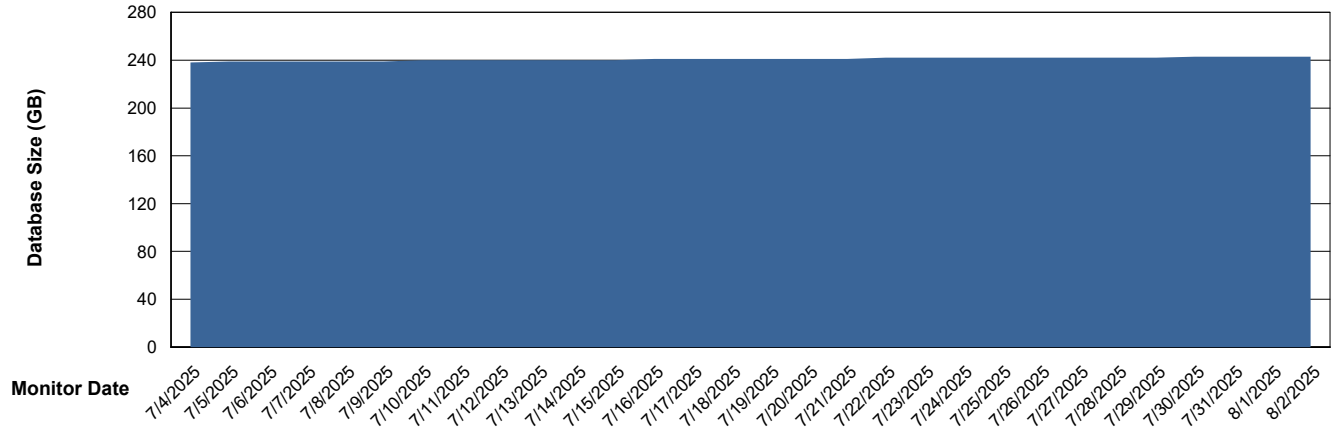

Weekly SLA Customer Report

Customer ELI_Production
Database ID 62

Database Performance ELI_PRD_FRASINTQUADB01_HSBABS1

DB Processes Max 1,000

Weekly SLA Customer Report

Customer ELI_Production
Database ID 62

DATABASE SIZE ELI_PRD_FRASEQXPRDDB04-BI_ABS1

Database growth over last month

DATABASE SIZE ELI_PRD_FRASINTPRDDB01_ABS1

Database growth over last month

Weekly SLA Customer Report

Customer ELI_Production
 Database ID 62