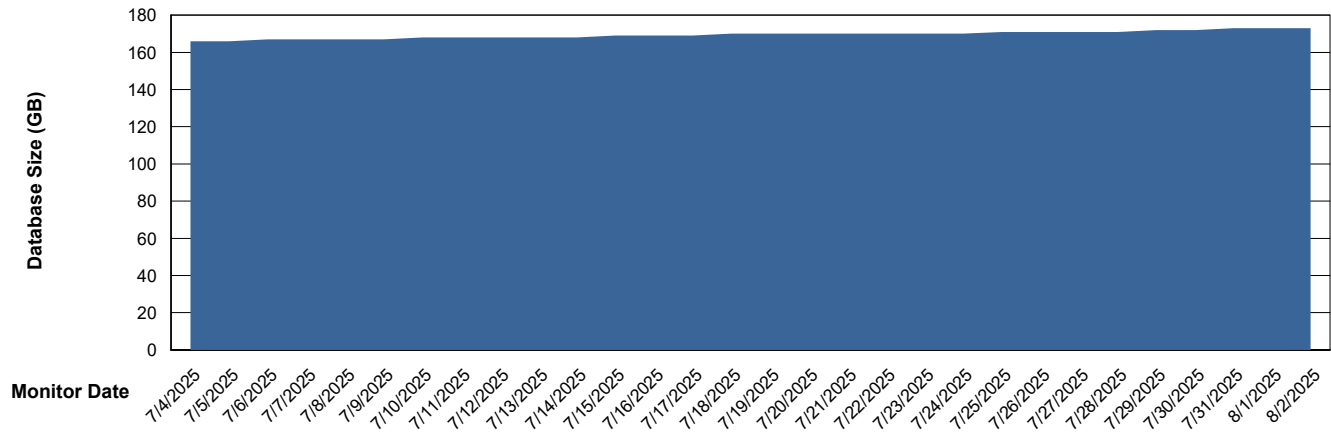

Weekly SLA Customer Report

Customer ELI_Production
Database ID 62

Database Performance ELI_PRD_FRASINTQUADB01_HSBABS1

DB Processes Max 1,000

Weekly SLA Customer Report

Customer ELI_Production
Database ID 62

DATABASE SIZE ELI_PRD_FRASEQXPRDDB04-BI_ABS1

Database growth over last month

DATABASE SIZE ELI_PRD_FRASINTPRDDB01_ABS1

Database growth over last month

Weekly SLA Customer Report

Customer ELI_Production
 Database ID 62