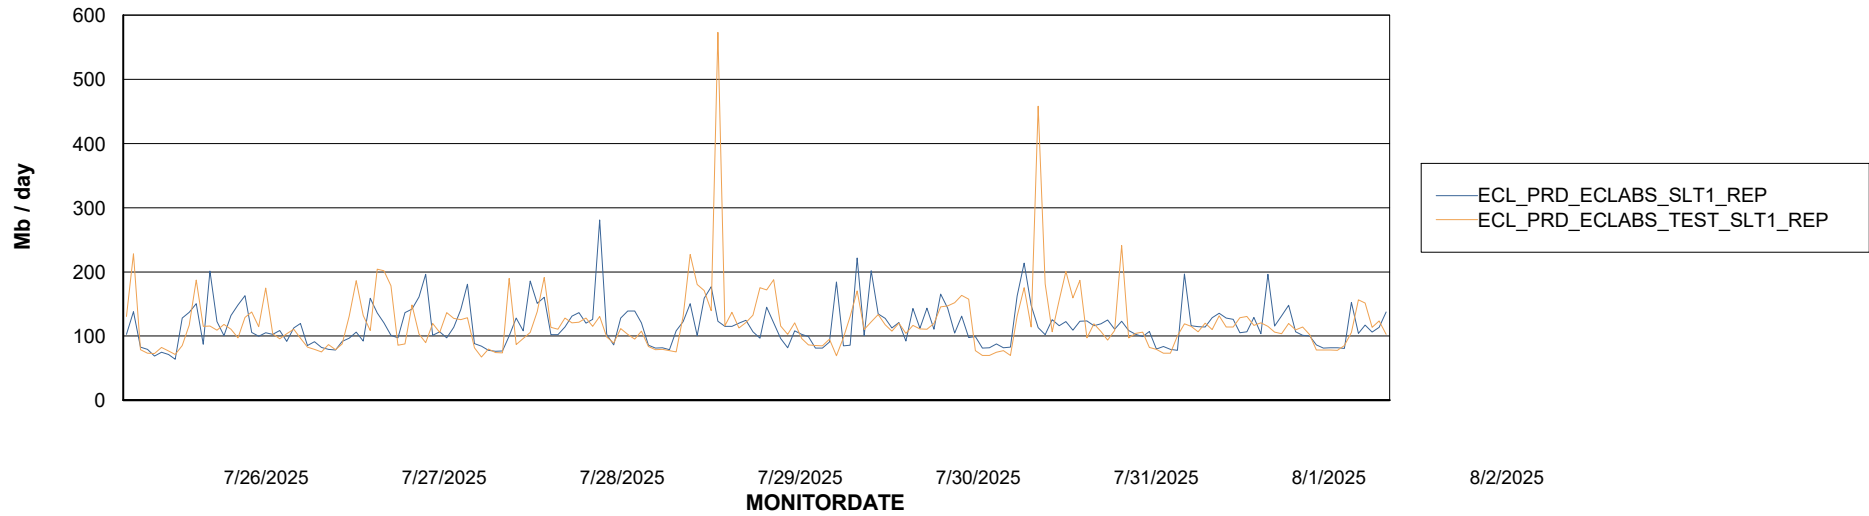

Avg memory used per ABS Server Service

Avg users per day per ABS server

Weekly SLA Customer Report

Customer ECL_Production
Database ID 156

ABSSolute Application ReportServer Services

Avg memory used per ReportServer Service