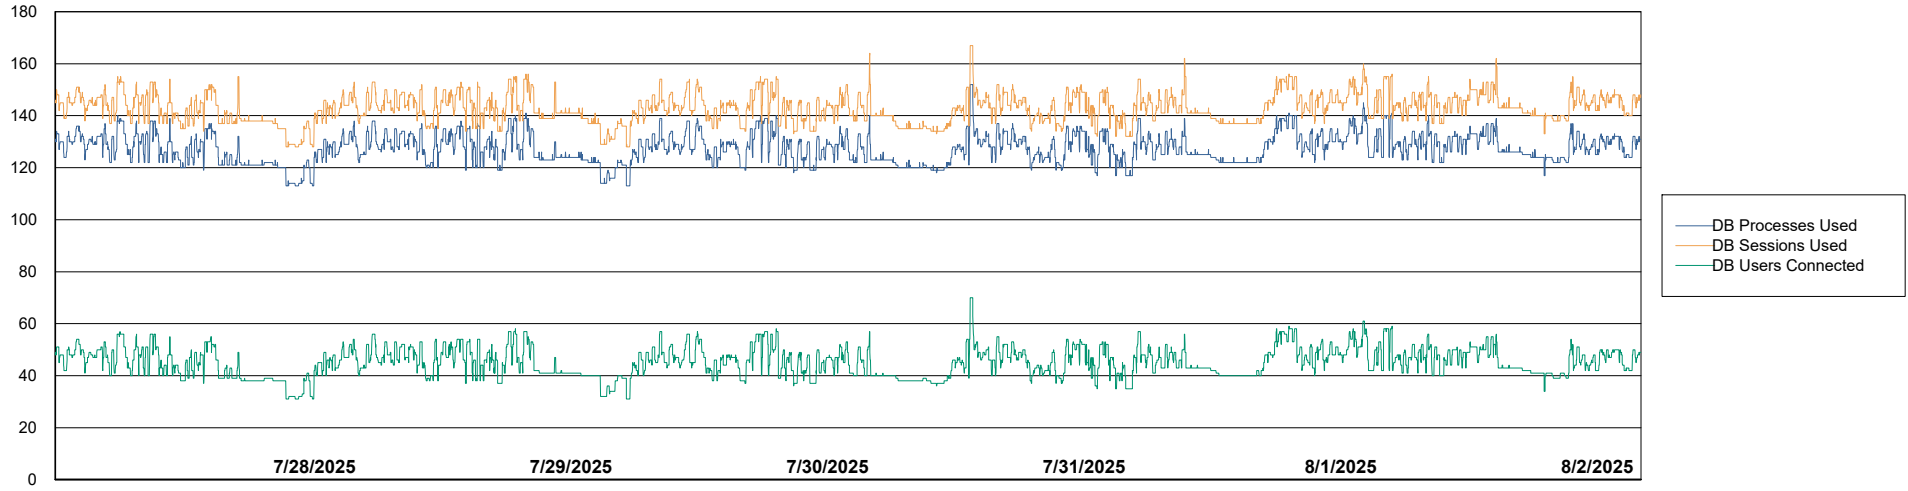

Weekly SLA Customer Report

Customer ECL_Production
Database ID 156

Database Performance ECL_PRD_ECLABS_ABS1

Weekly SLA Customer Report

Customer ECL_Production
Database ID 156

Database Performance ECL_PRD_ECL-ABS-BI_ABS1