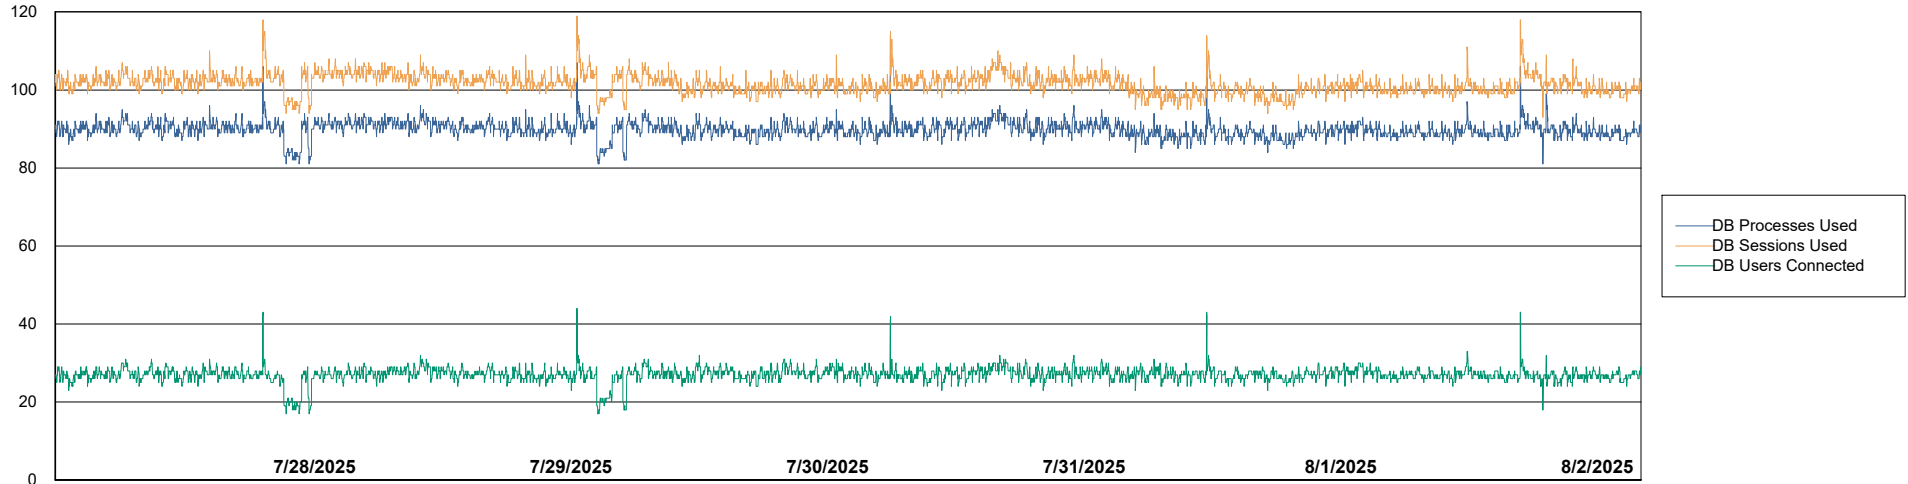

Weekly SLA Customer Report

Customer ECL_Production
Database ID 156

Database Performance ECL_PRD_ECLABS_ABS1

Weekly SLA Customer Report

Customer ECL_Production
Database ID 156

Database Performance ECL_PRD_ECL-ABS-BI_ABS1