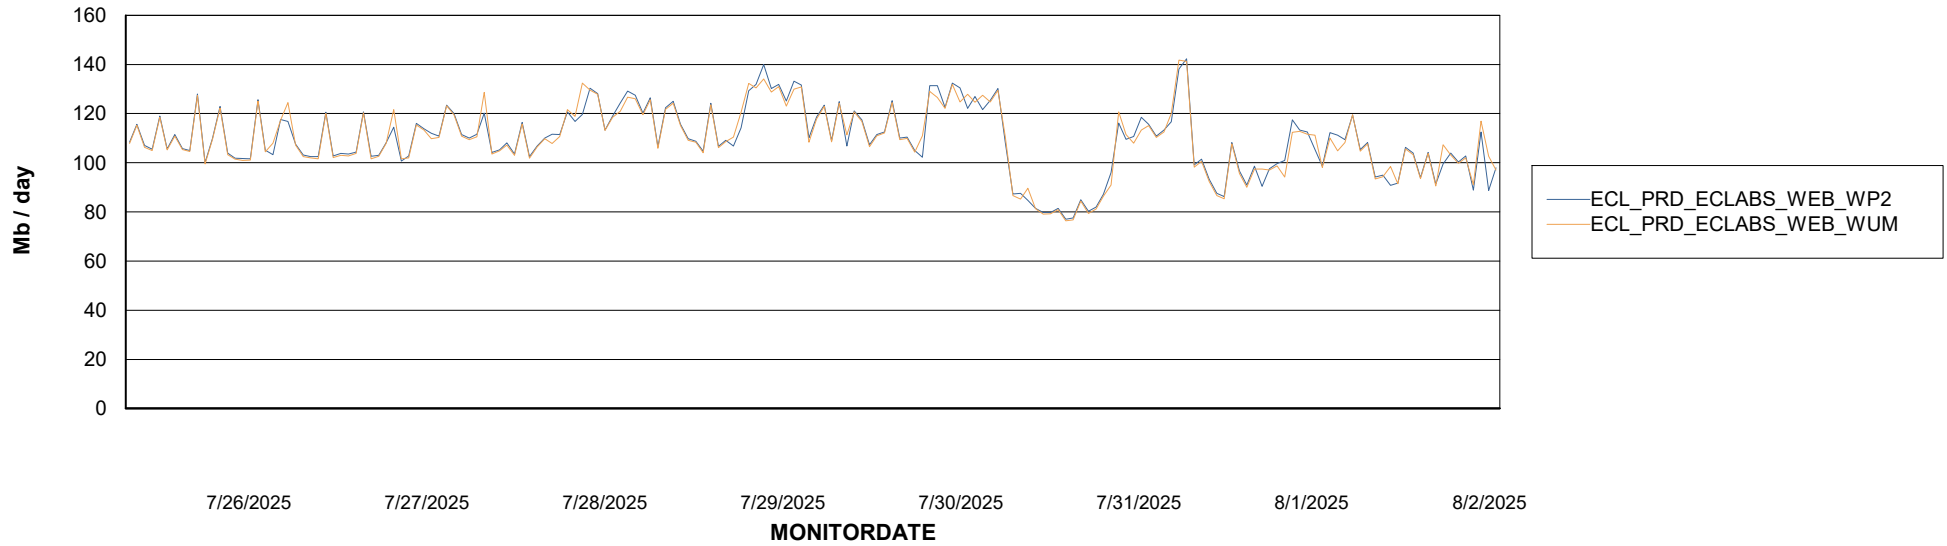

ABSSolute Web Component Services

Avg memory used per ABS Web component