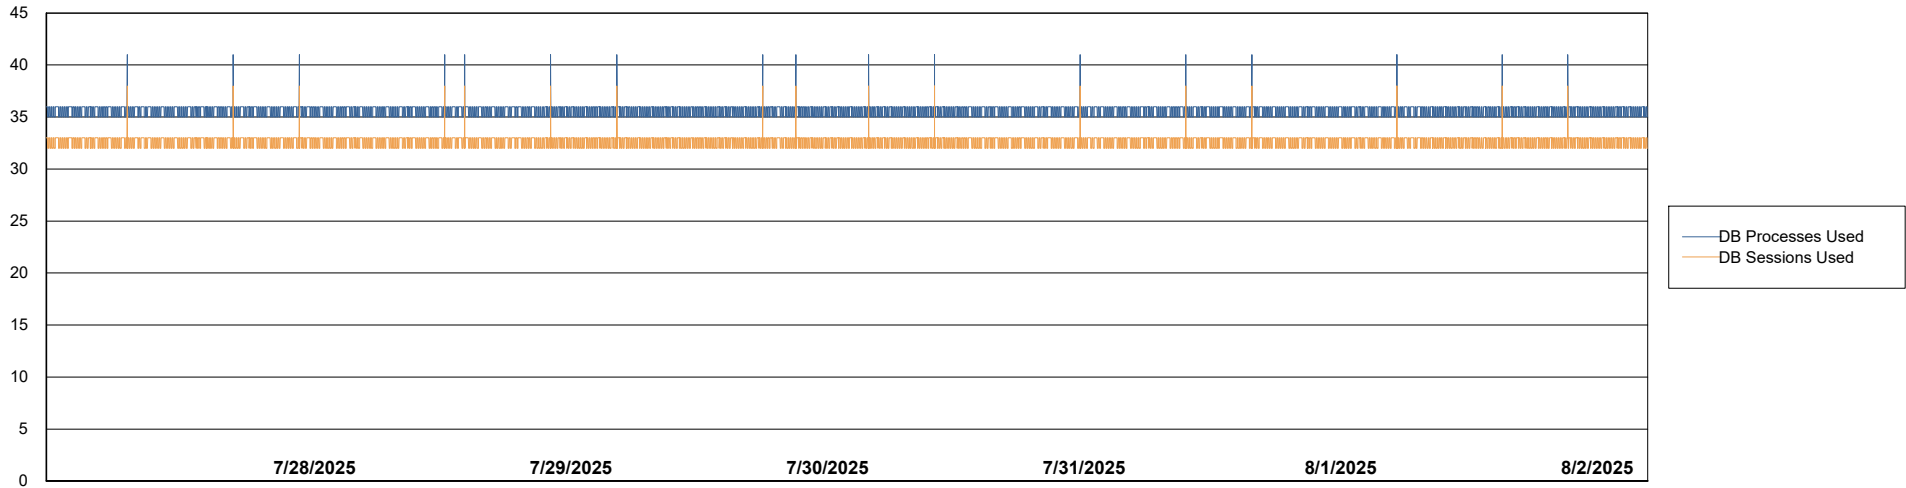

Database Performance ECL_PRD_ECLABS-TEST_HSBABS1

DB Processes Max 1,000