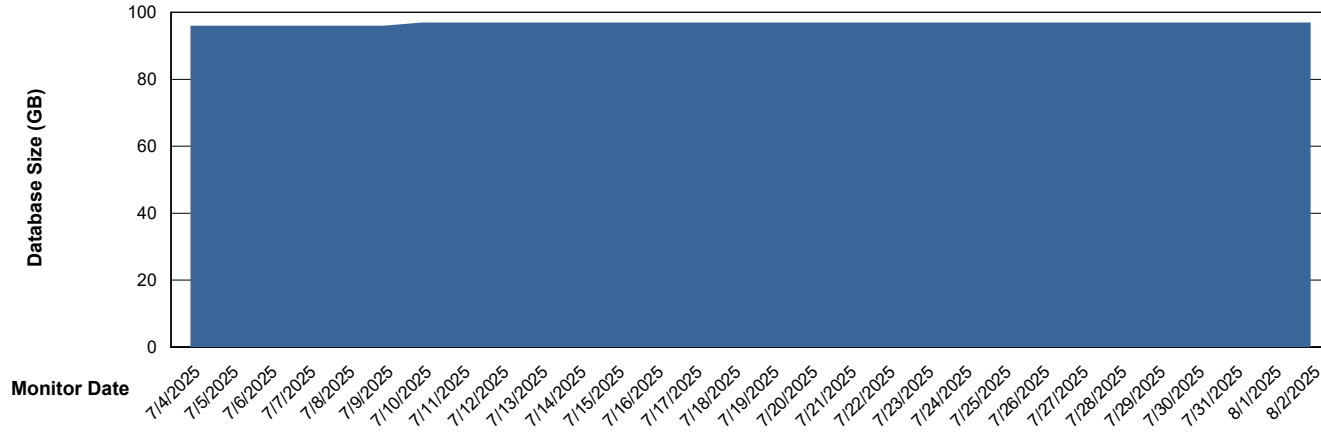

Weekly SLA Customer Report

Customer ECL_Production
Database ID 156

Database Performance ECL_PRD_ECLABS_ABS1

Weekly SLA Customer Report

Customer ECL_Production
Database ID 156

Database Performance ECL_PRD_ECL-ABS-BI_ABS1

Weekly SLA Customer Report

Customer ECL_Production
Database ID 156

Database Performance ECL_PRD_ECLABS-TEST_HSBABS1

DB Processes Max 1,000

Weekly SLA Customer Report

Customer ECL_Production
Database ID 156

DATABASE SIZE ECL_PRD_ECLABS_ABS1

Database growth over last month

DATABASE SIZE ECL_PRD_ECL-ABS-BI_ABS1

Database growth over last month

Weekly SLA Customer Report

Customer ECL_Production
 Database ID 156

Database Tablespace ECL_PRD_ECLABS_ABS1