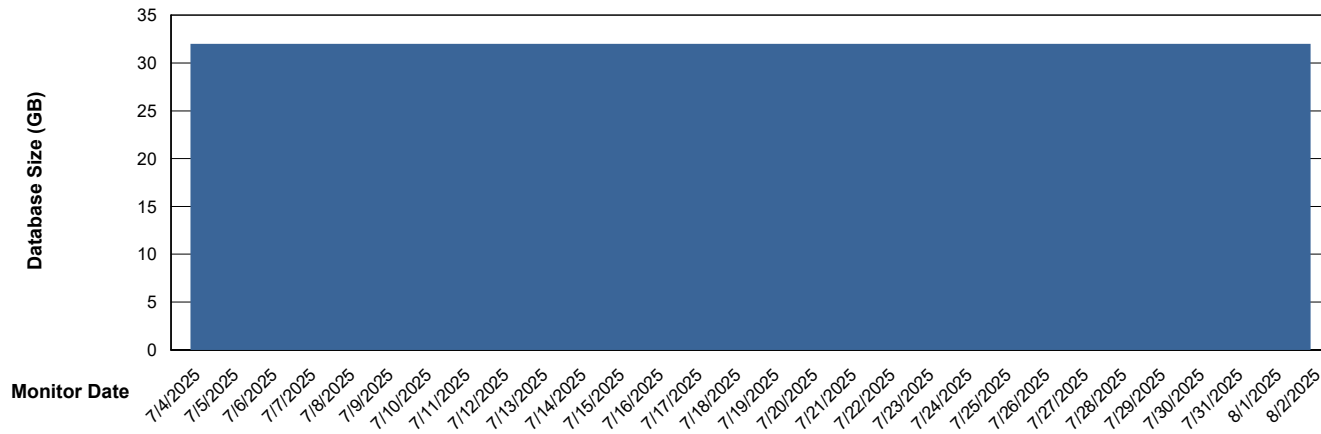

Weekly SLA Customer Report

Customer ECL_Production
Database ID 156

Database Performance ECL_PRD_ECLABS-TEST_HSBABS1

DB Processes Max 1,000

Weekly SLA Customer Report

Customer ECL_Production
Database ID 156

DATABASE SIZE ECL_PRD_ECLABS_ABS1

Database growth over last month

DATABASE SIZE ECL_PRD_ECL-ABS-BI_ABS1

Database growth over last month

Weekly SLA Customer Report

Customer ECL_Production
 Database ID 156

Database Tablespace ECL_PRD_ECLABS_ABS1