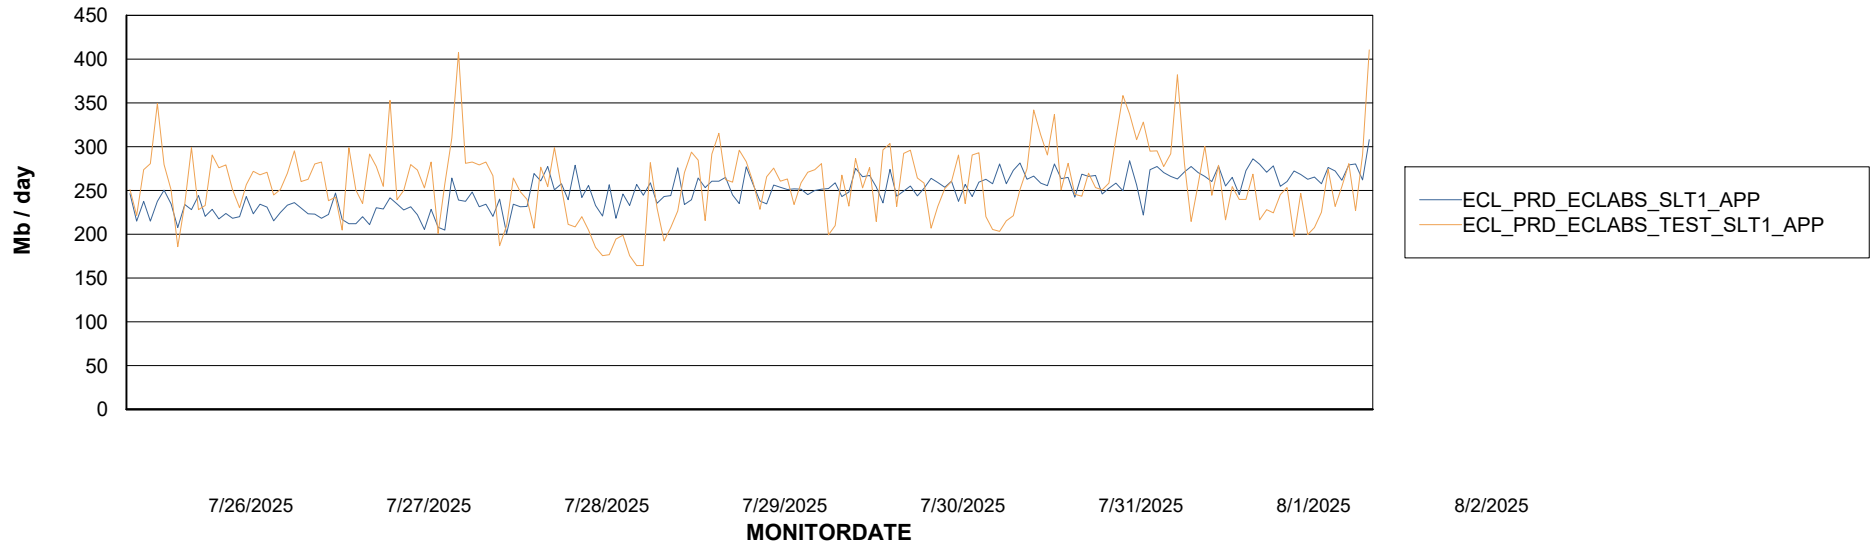

ABSSolute Application Server Services

Avg memory used per ABS Server Service