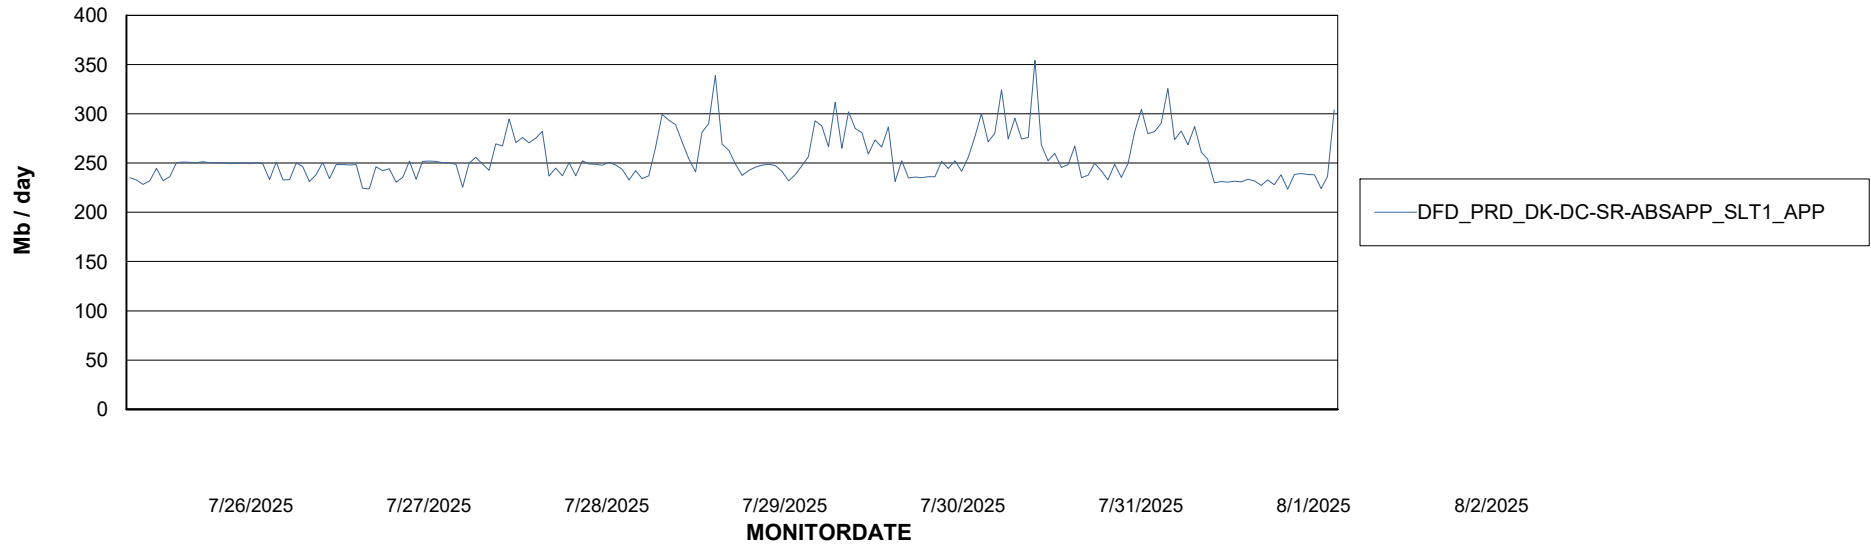

ABSSolute Application Server Services

Avg memory used per ABS Server Service