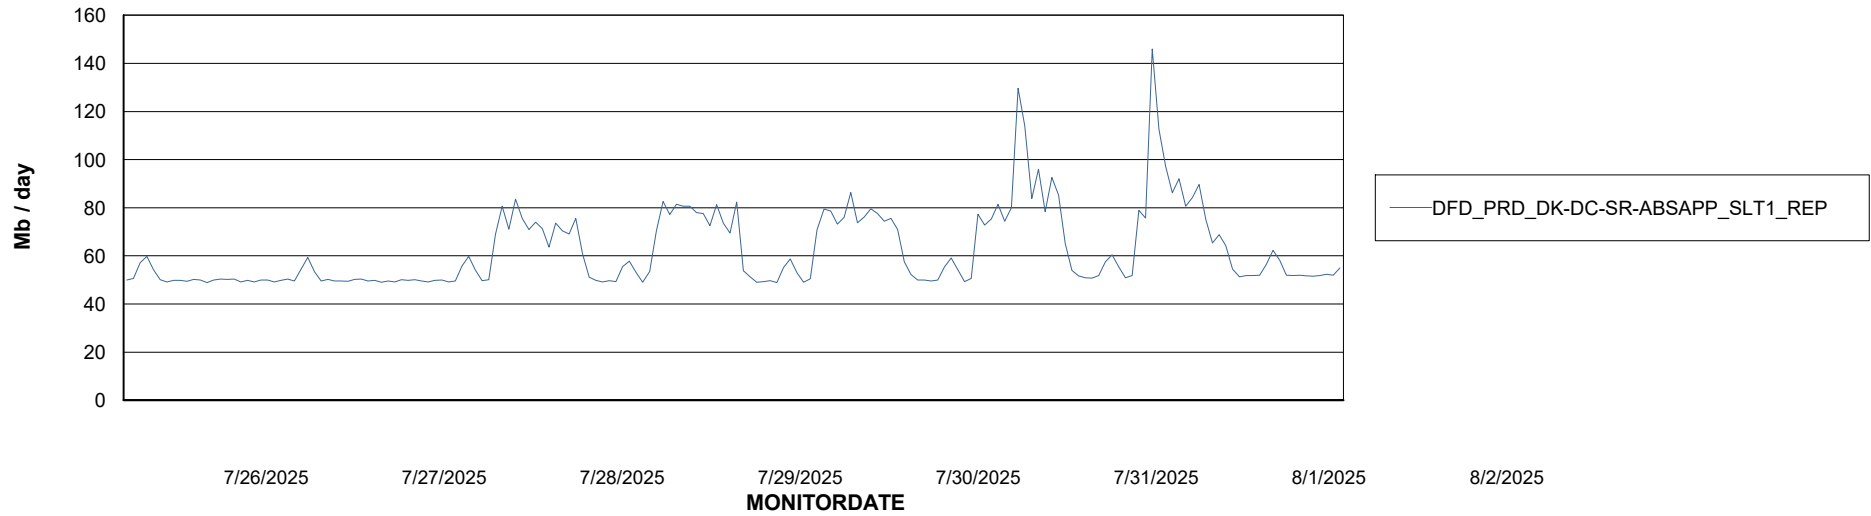

ABSSolute Application ReportServer Services

Avg memory used per ReportServer Service