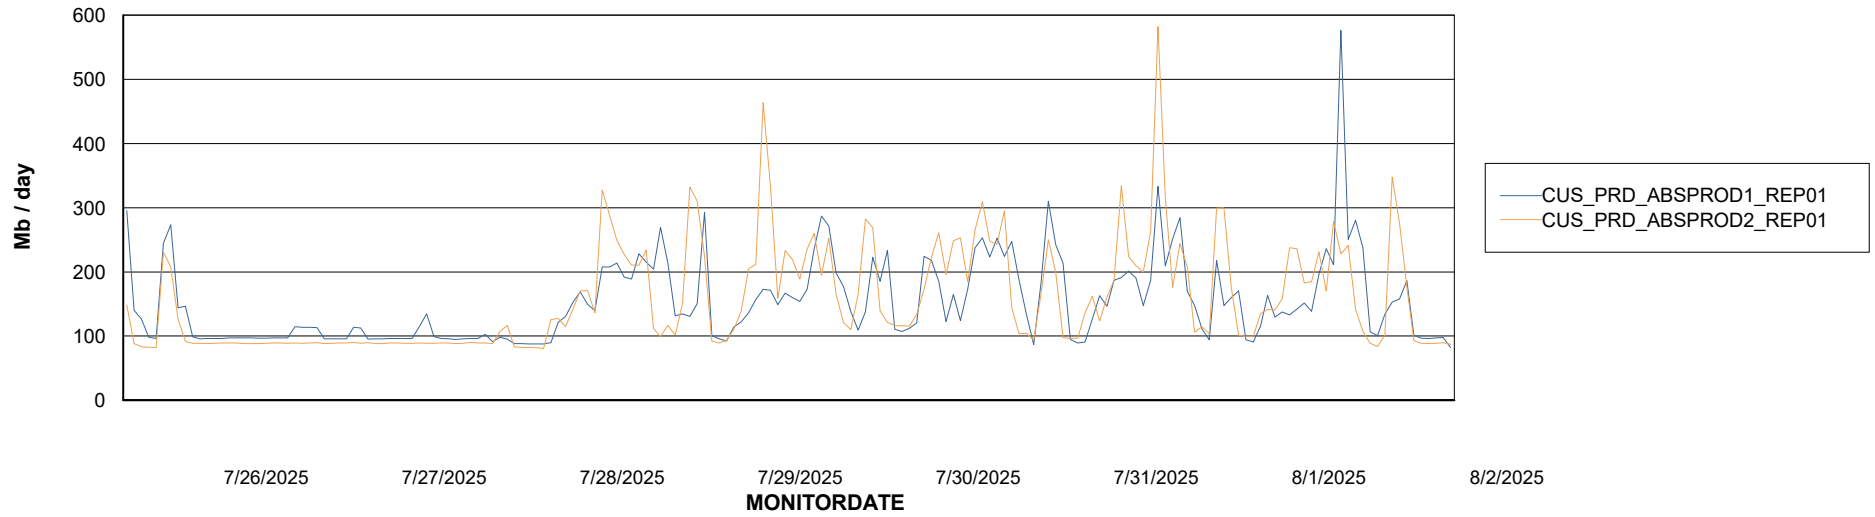

ABSSolute Application ReportServer Services

Avg memory used per ReportServer Service