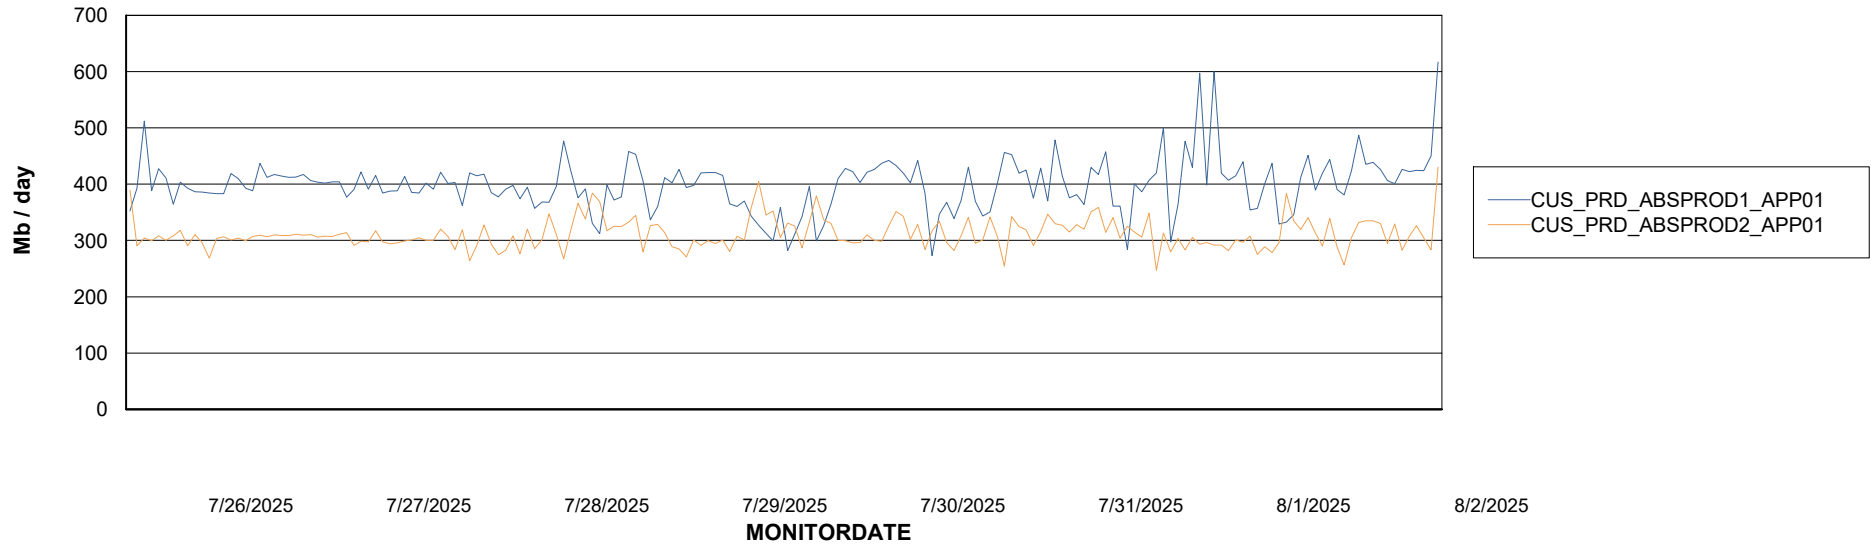

ABSSolute Application Server Services

Avg memory used per ABS Server Service