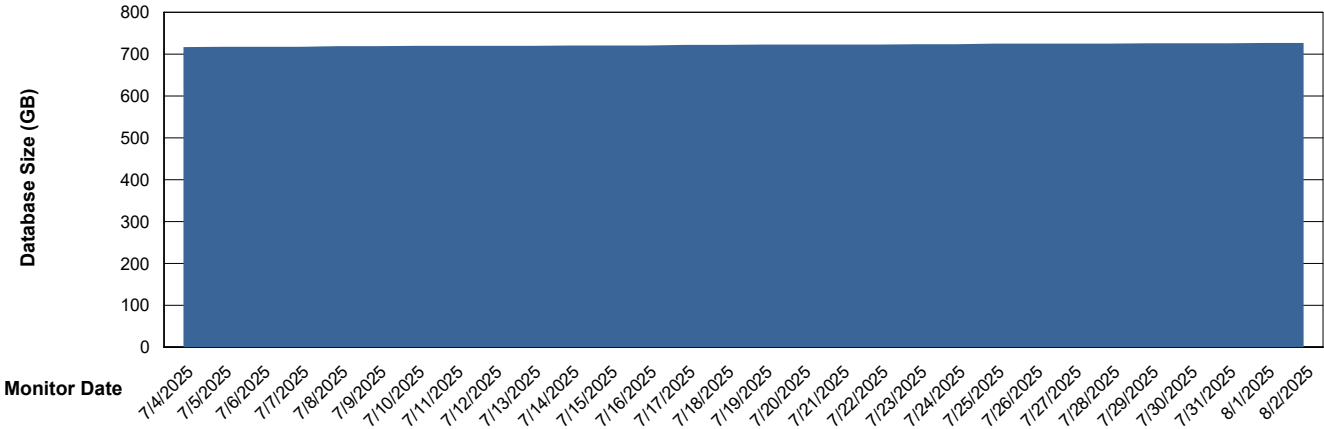

Database growth over last month

Database Tablespace CUS_PRD_ABSDB1_ABS1

Date	Tablespace Name	Filesize (Gb)	Usedsize (Gb)	Percentage free
8/2/2025	ABSDATA	316	264	16
	INDX	543	447	18
8/1/2025	ABSDATA	316	264	16
	INDX	543	446	18
7/31/2025	ABSDATA	316	264	16
	INDX	543	446	18
7/30/2025	ABSDATA	316	264	16
	INDX	543	446	18
7/29/2025	ABSDATA	316	264	16
	INDX	543	446	18
7/28/2025	ABSDATA	316	264	16
	INDX	543	445	18
7/27/2025	ABSDATA	316	264	17
	INDX	543	445	18