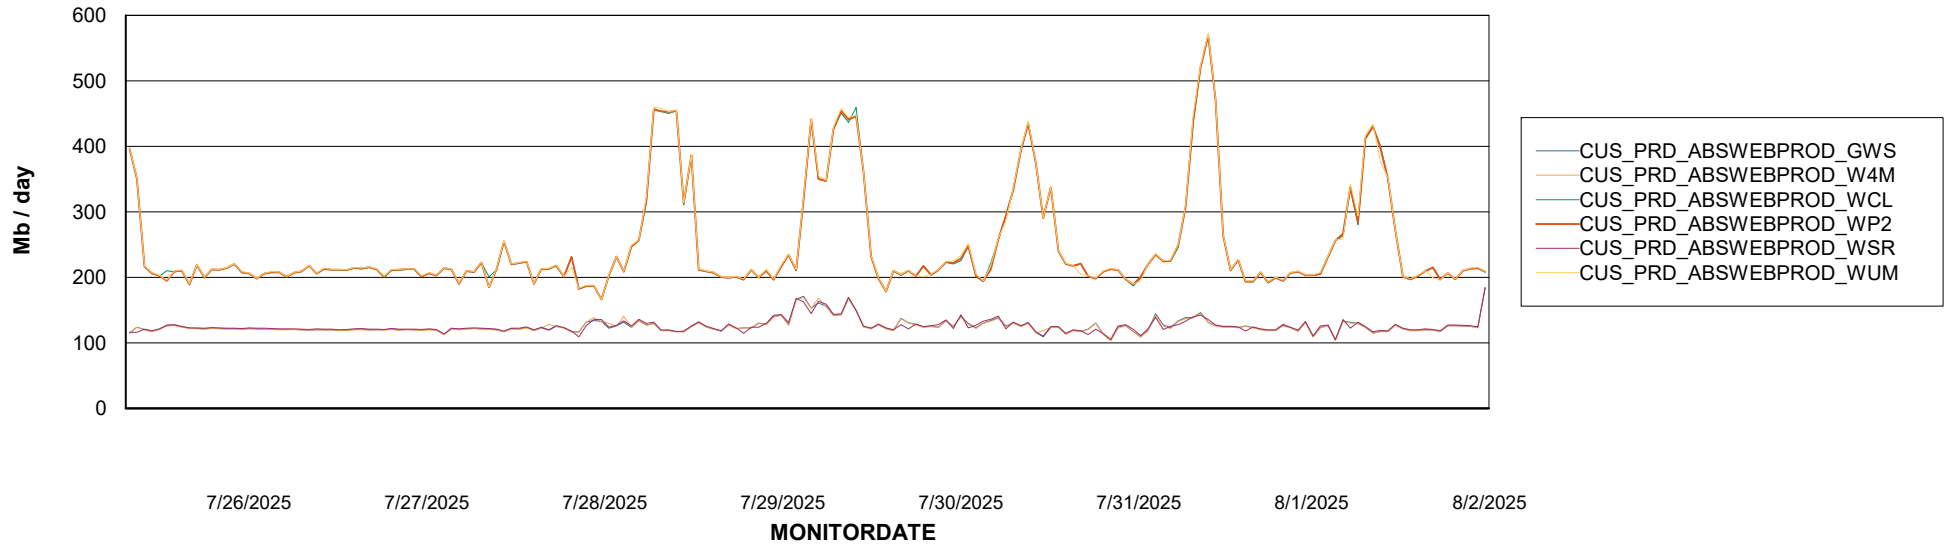

ABSolute Web Component Services

Avg memory used per ABS Web component