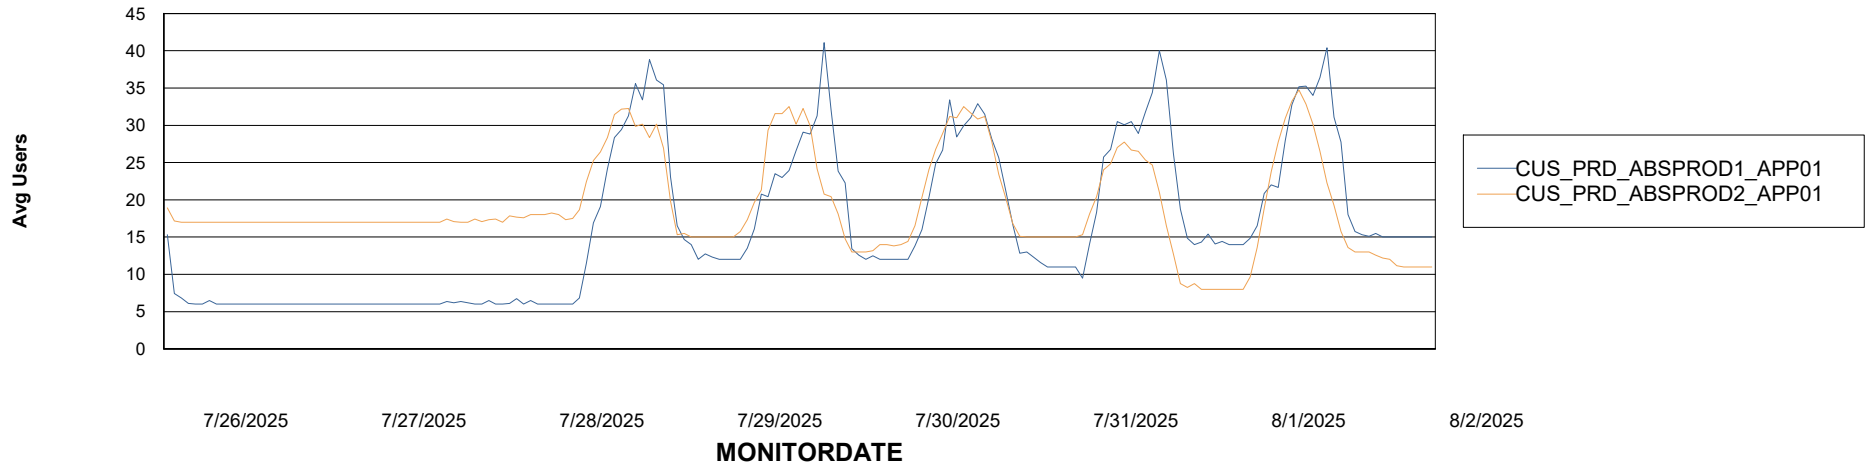

Avg users per day per ABS server