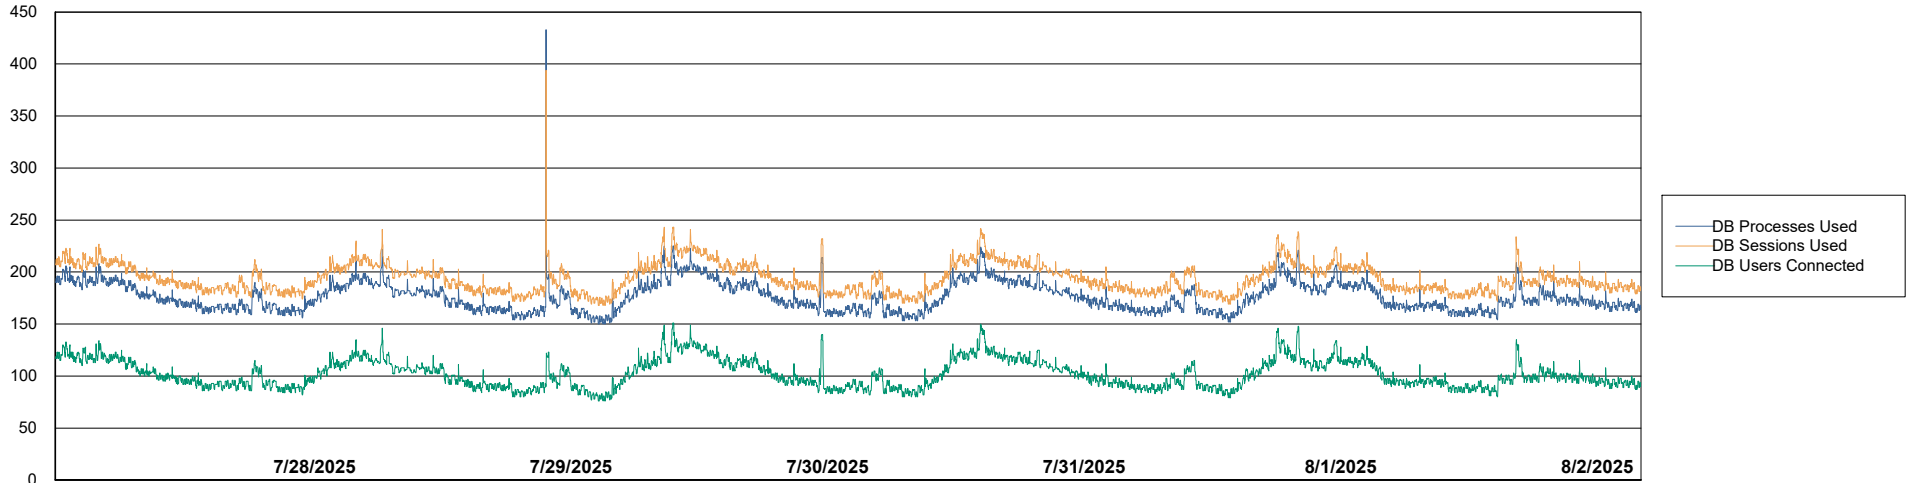

Weekly SLA Customer Report

Customer: CLB OCI AMS Production
Database ID: 196

Database Performance: CLB-BI2-AMS_ABS1_DB

Weekly SLA Customer Report

Customer: CLB OCI AMS Production
Database ID: 196

Database Performance: CLB-DBS1-AMS_PROD_ABS1