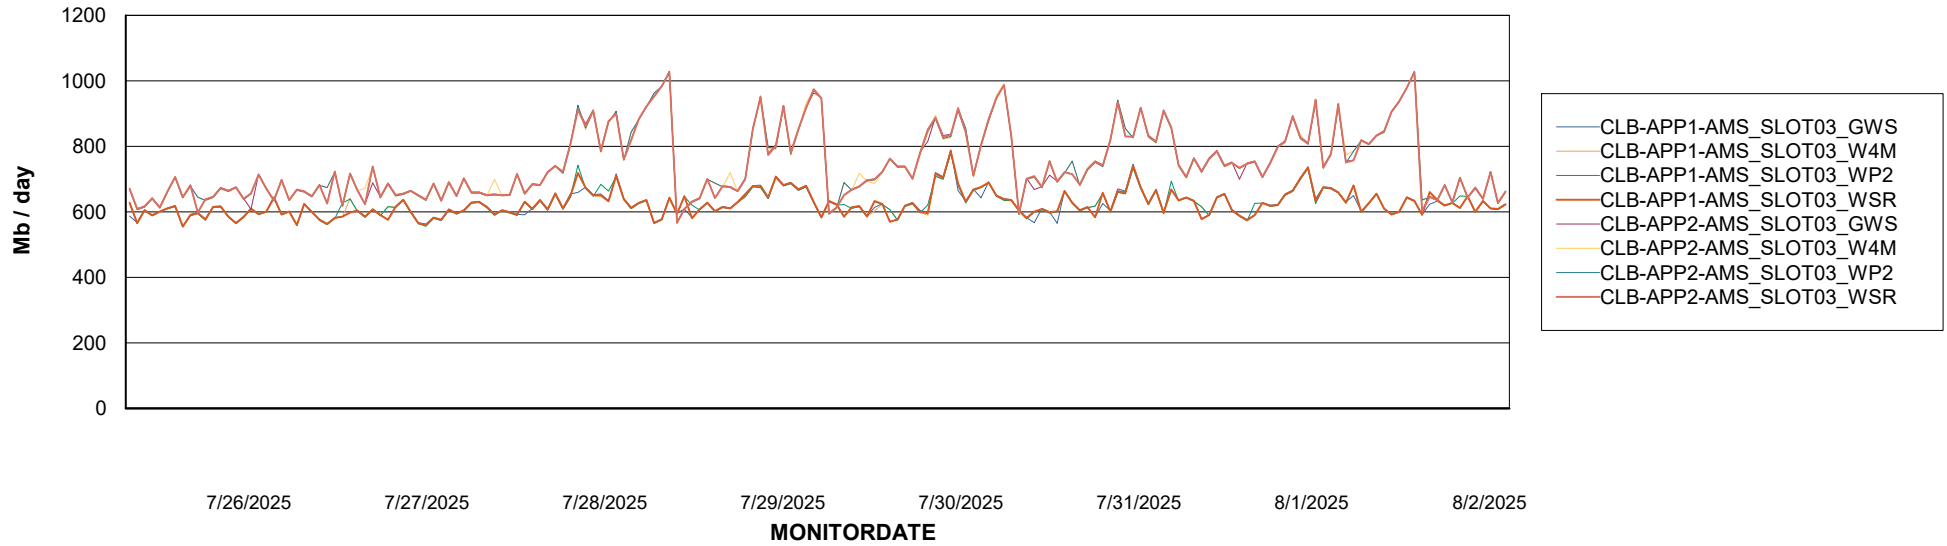

ABSSolute Web Component Services

Avg memory used per ABS Web component