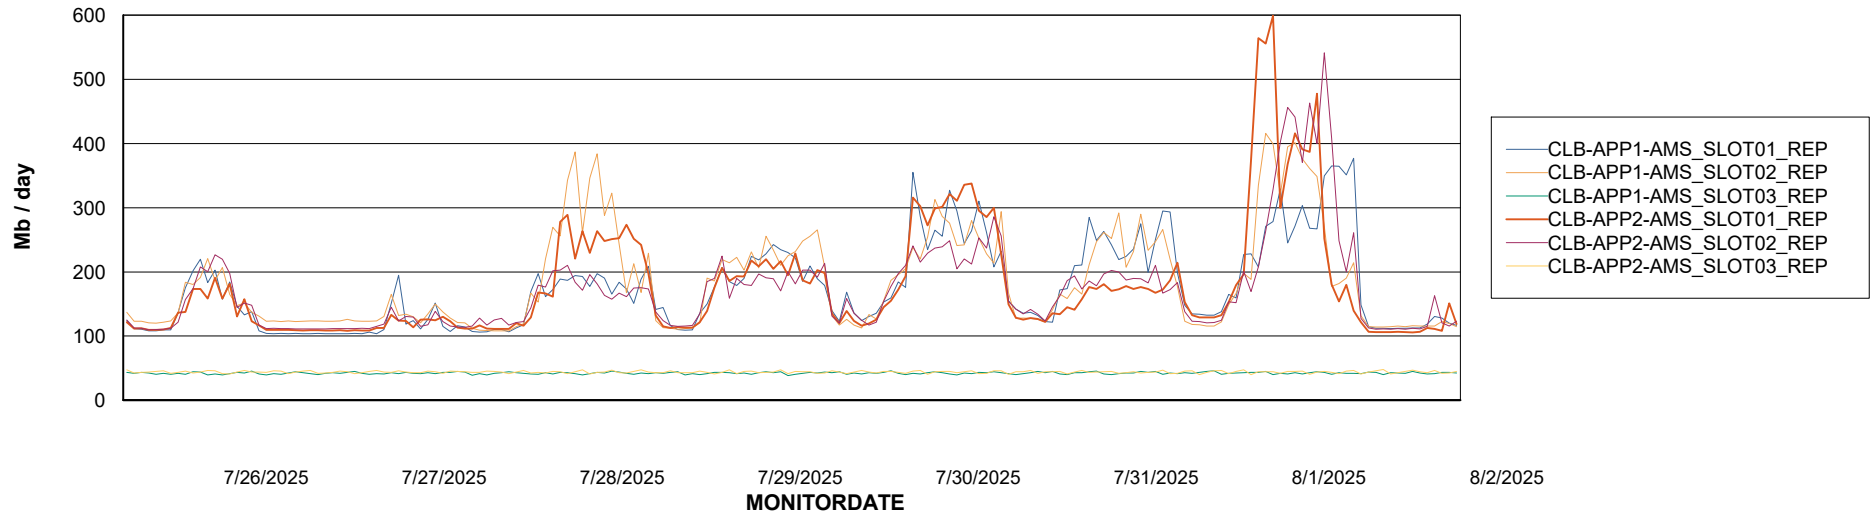

Avg memory used per ABS Server Service

Avg users per day per ABS server

Weekly SLA Customer Report

Customer: CLB OCI AMS Production
Database ID: 196

ABSSolute Application ReportServer Services

Avg memory used per ReportServer Service