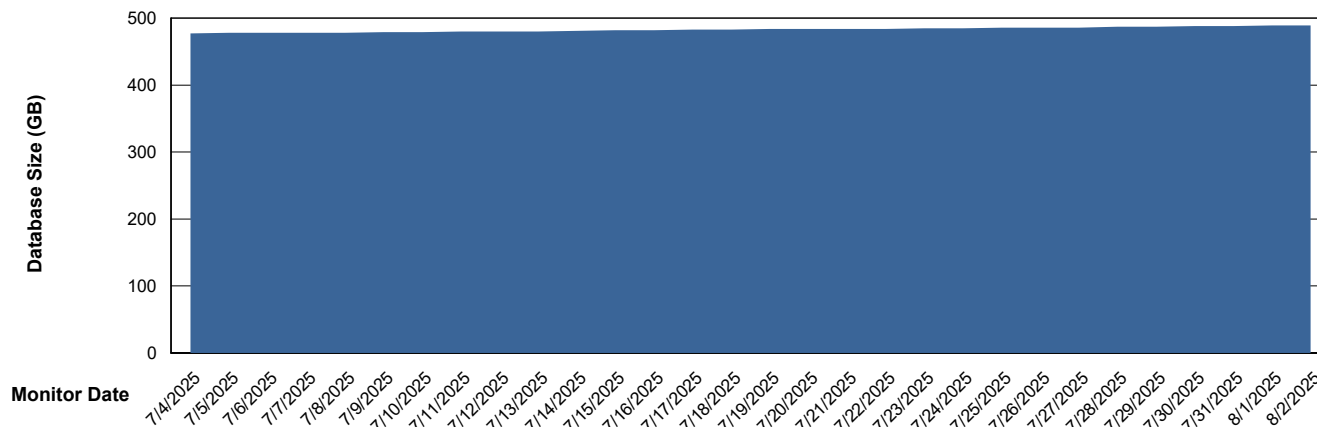

Customer CLB OCI AMS Production
Database ID 196

DATABASE SIZE CLB-BI2-AMS_ABS1_DB

Database growth over last month

DATABASE SIZE CLB-DBS1-AMS_PROD_ABS1

Database growth over last month

Weekly SLA Customer Report