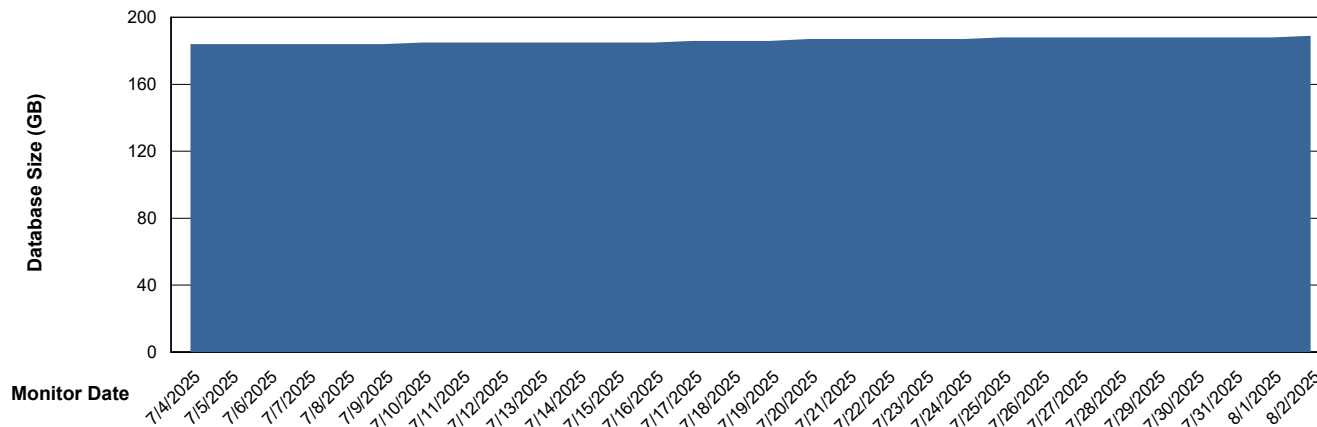

Weekly SLA Customer Report

Customer CLB OCI AMS Production
Database ID 196

Database Performance CLB-DBS2-AMS_PROD_HSBABS1

DB Processes Max 1,000
DB Processes Max 0
DB Processes Max 4

Weekly SLA Customer Report

Customer CLB OCI AMS Production
Database ID 196

DATABASE SIZE CLB-BI2-AMS_ABS1_DB

Database growth over last month

DATABASE SIZE CLB-DBS1-AMS_PROD_ABS1

Database growth over last month

Weekly SLA Customer Report