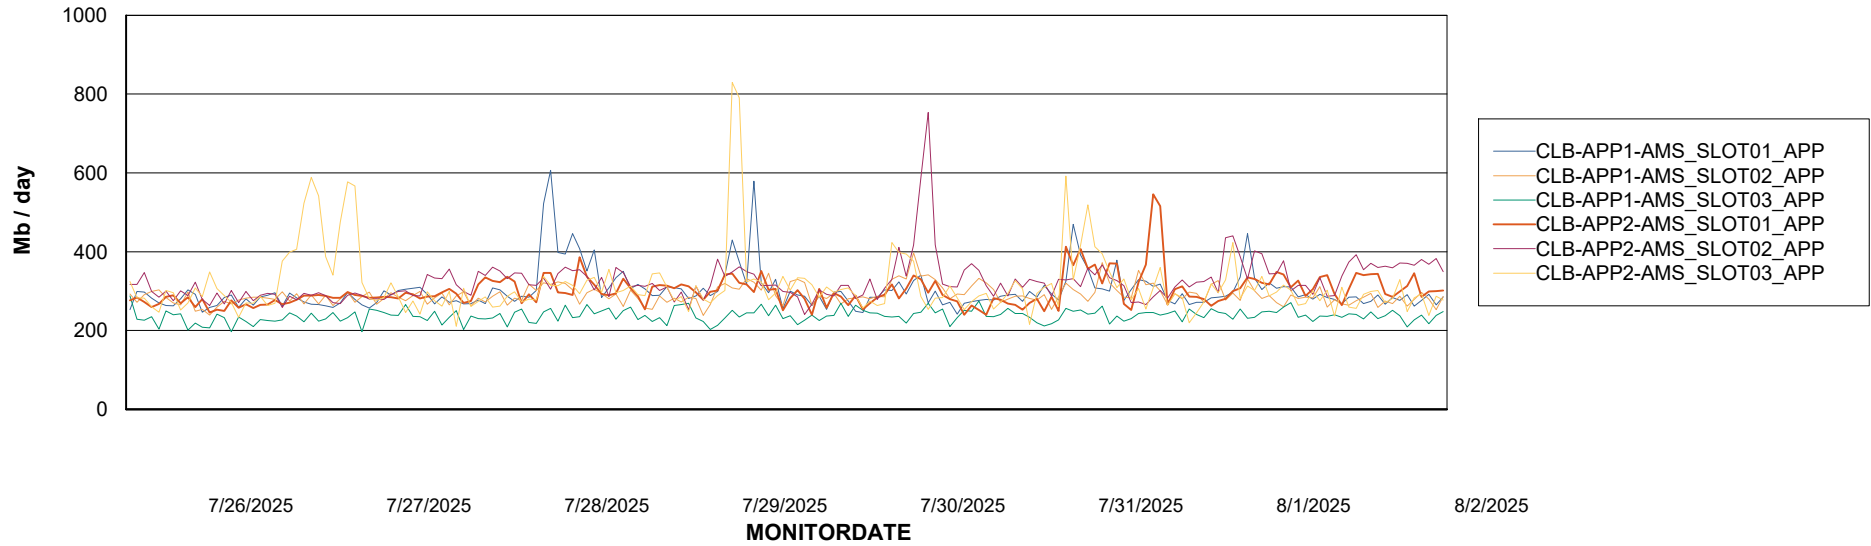

ABSSolute Application Server Services

Avg memory used per ABS Server Service