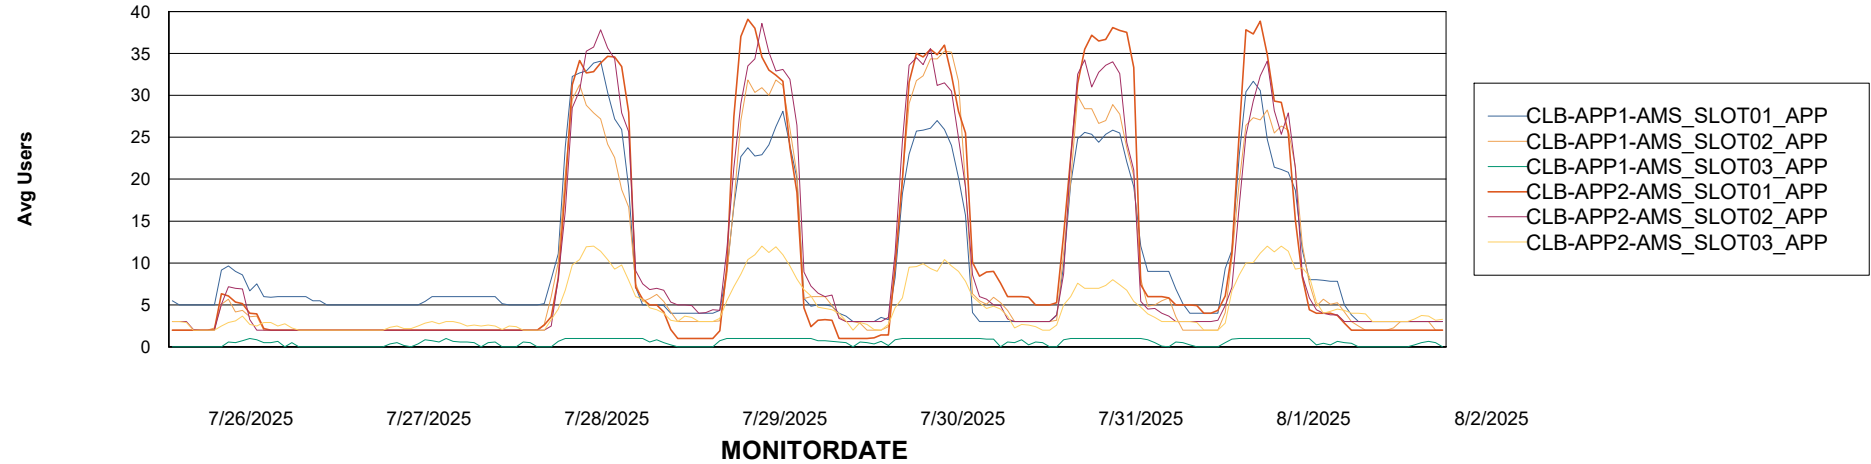

Avg users per day per ABS server