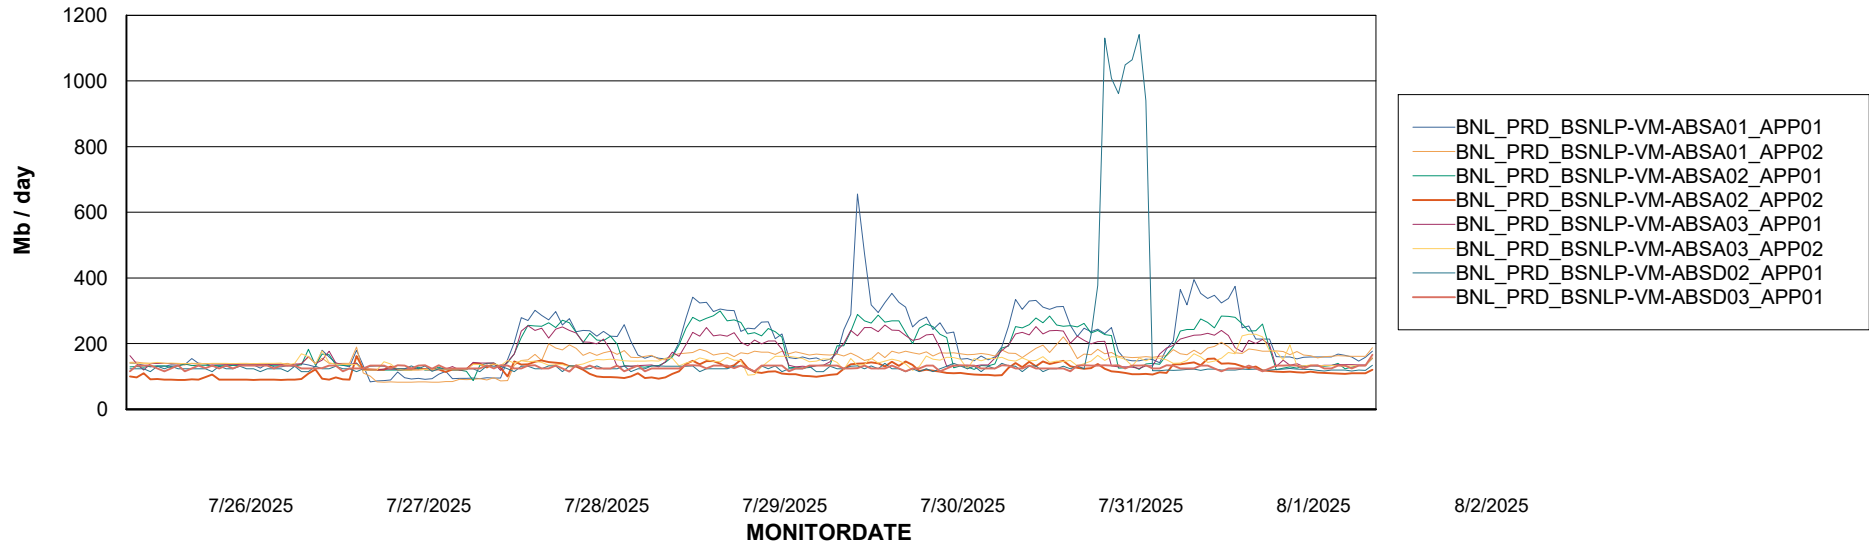

ABSSolute Application Server Services

Avg memory used per ABS Server Service