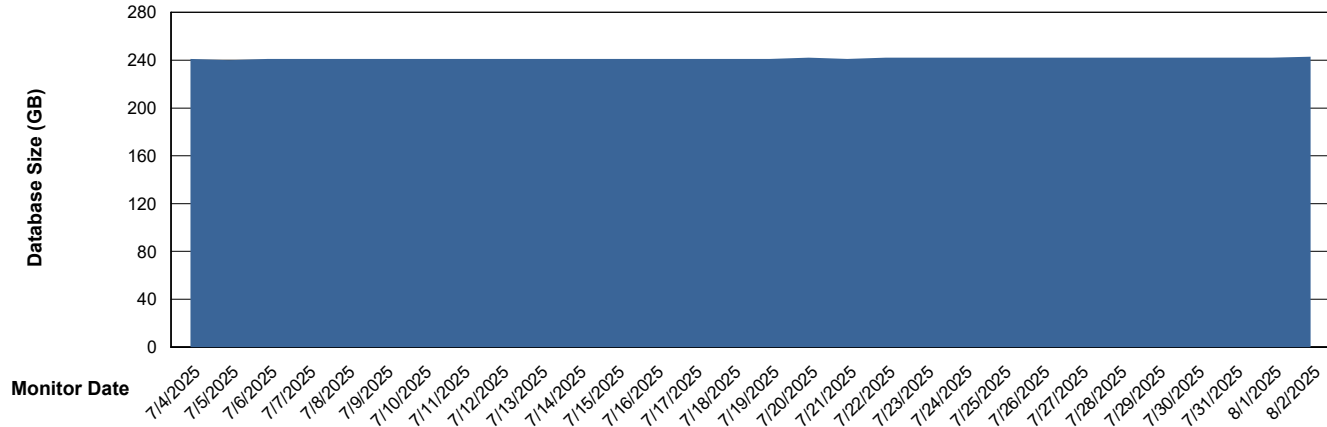

Weekly SLA Customer Report

Customer BNL_Production
Database ID 83

Database Performance BNLDB_Production

Weekly SLA Customer Report

Customer BNL_Production
Database ID 83

Database Performance BNLDB_Standby

DB Processes Max 1,000
DB Processes Max 4
DB Processes Max 0

Weekly SLA Customer Report

Customer BNL_Production
 Database ID 83

DATABASE SIZE BNLDB_Production

Database growth over last month

Database Tablespace BNLDB_Production

| Date | Tablespace Name | Filesize (Gb) | Usedsize (Gb) | Percentage free |
|-----------|-----------------|---------------|---------------|-----------------|
| 8/2/2025 | ABSDATA | 105 | 68 | 35 |
| | INDX | 200 | 165 | 18 |
| 8/1/2025 | ABSDATA | 105 | 68 | 35 |
| | INDX | 200 | 165 | 18 |
| 7/31/2025 | ABSDATA | 105 | 68 | 35 |
| | INDX | 200 | 164 | 18 |
| 7/30/2025 | ABSDATA | 105 | 68 | 35 |
| | INDX | 200 | 164 | 18 |
| 7/29/2025 | ABSDATA | 105 | 68 | 35 |
| | INDX | 200 | 164 | 18 |
| 7/28/2025 | ABSDATA | 105 | 68 | 35 |
| | INDX | 200 | 164 | 18 |
| 7/27/2025 | ABSDATA | 105 | 68 | 35 |
| | INDX | 200 | 164 | 18 |