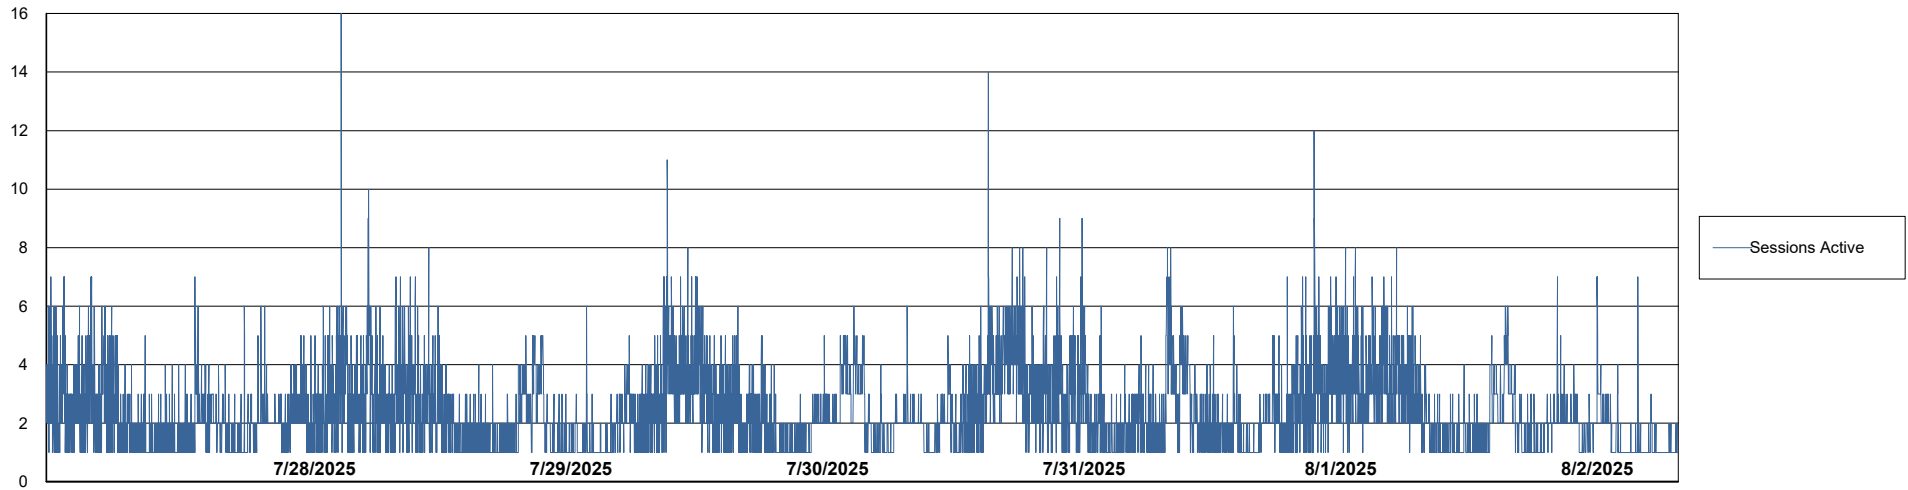

Harddisk Usage BNL_PRD_vm-absa03

| | Free disk space on C: (%) | Total disk space on C: (Gb) | Used disk space on C: (Gb) | Free disk space on D: (%) | Total disk space on D: (Gb) | Used disk space on D: (Gb) | Free disk space on E: (%) | Total disk space on E: (Gb) | Used disk space on E: (Gb) |
|-----------|---------------------------|-----------------------------|----------------------------|---------------------------|-----------------------------|----------------------------|---------------------------|-----------------------------|----------------------------|
| 8/2/2025 | 67 | 127 | 42 | 54 | 127 | 58 | 92 | 64 | 5 |
| 8/1/2025 | 67 | 127 | 42 | 54 | 127 | 58 | 92 | 64 | 5 |
| 7/31/2025 | 67 | 127 | 42 | 54 | 127 | 58 | 92 | 64 | 5 |
| 7/30/2025 | 67 | 127 | 42 | 54 | 127 | 58 | 92 | 64 | 5 |
| 7/29/2025 | 67 | 127 | 42 | 54 | 127 | 58 | 92 | 64 | 5 |
| 7/28/2025 | 67 | 127 | 42 | 54 | 127 | 58 | 92 | 64 | 5 |
| 7/27/2025 | 67 | 127 | 42 | 54 | 127 | 58 | 92 | 64 | 5 |

Weekly SLA Customer Report

Customer BNL_Production
Database ID 83

Database Performance BNLDB_Production

Weekly SLA Customer Report

Customer BNL_Production
Database ID 83

Database Performance BNLDB_Standby

DB Processes Max 1,000
DB Processes Max 4
DB Processes Max 0