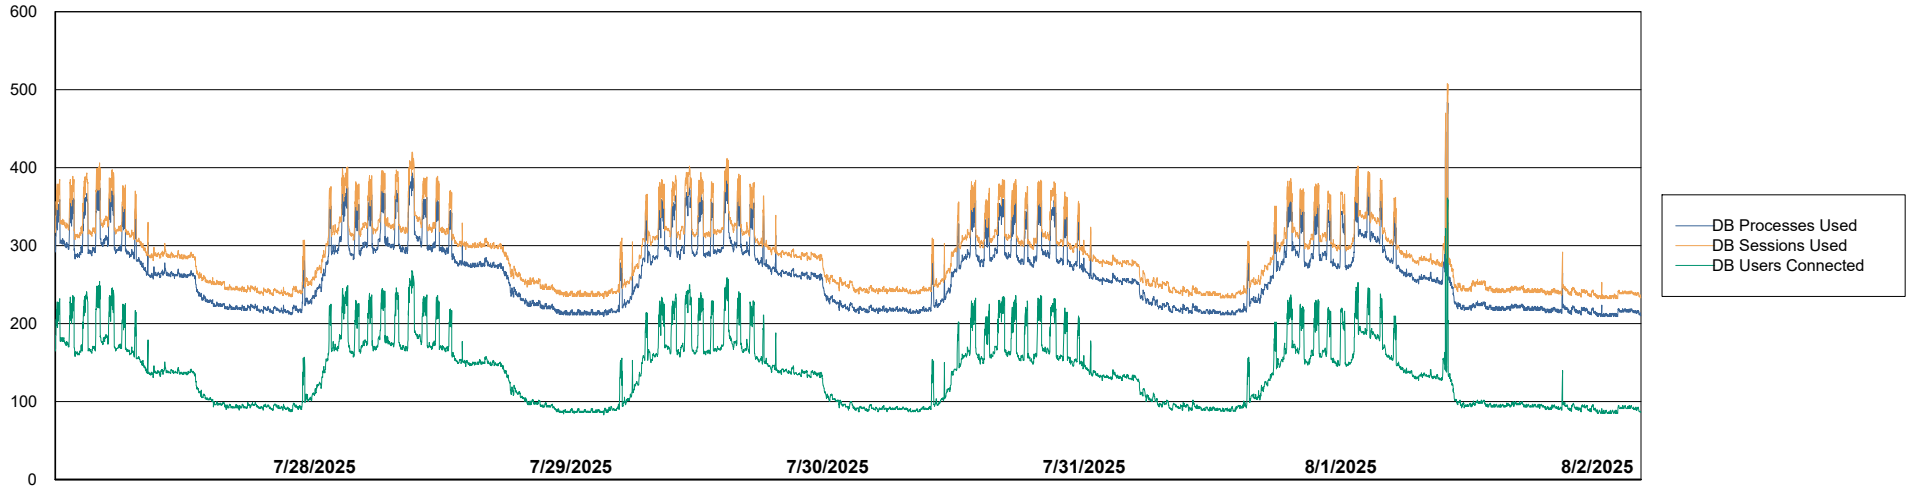

Weekly SLA Customer Report

Customer BNL_Production
Database ID 83

Database Performance BNLDB_Production

Weekly SLA Customer Report

Customer BNL_Production
Database ID 83

Database Performance BNLDB_Standby

DB Processes Max 1,000
DB Processes Max 4
DB Processes Max 0