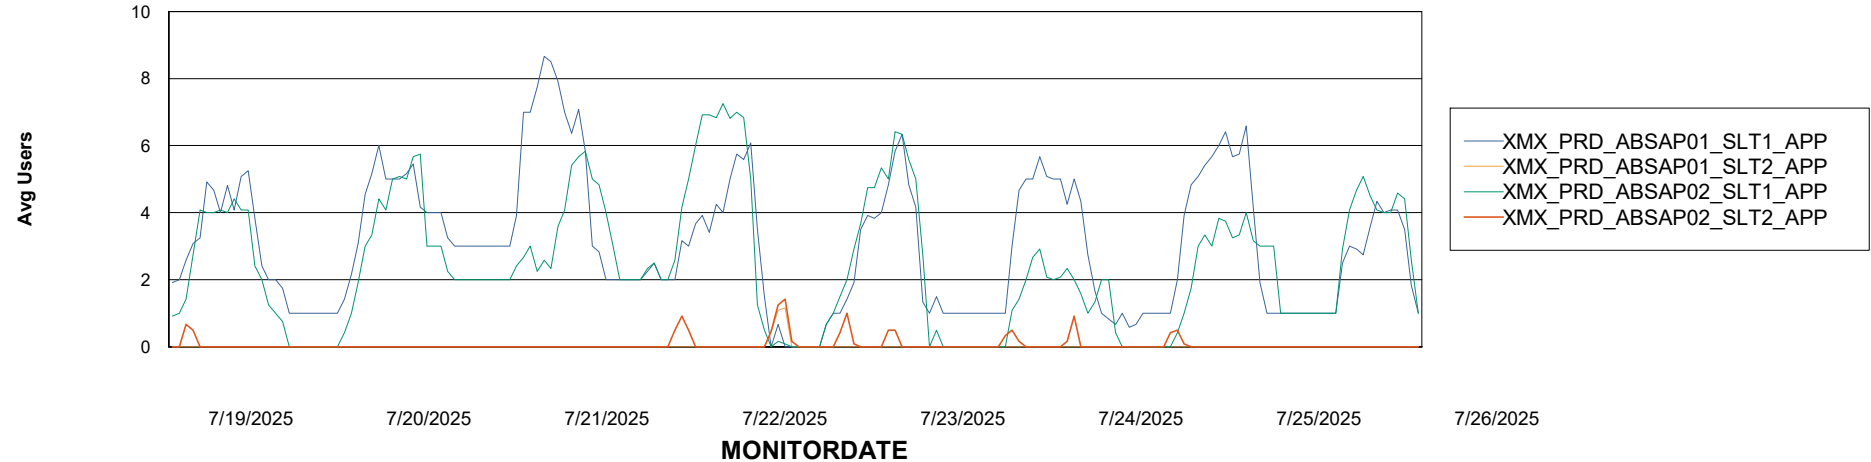

Avg users per day per ABS server