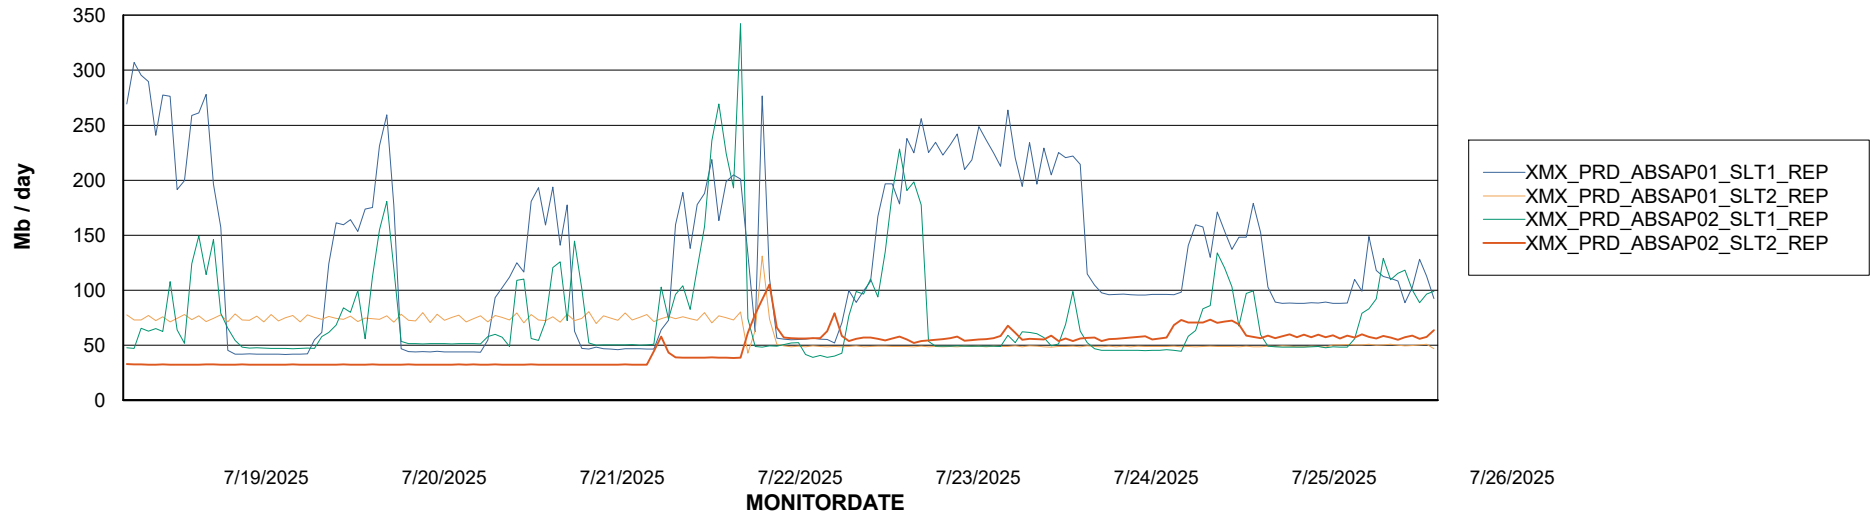

ABSSolute Application ReportServer Services

Avg memory used per ReportServer Service