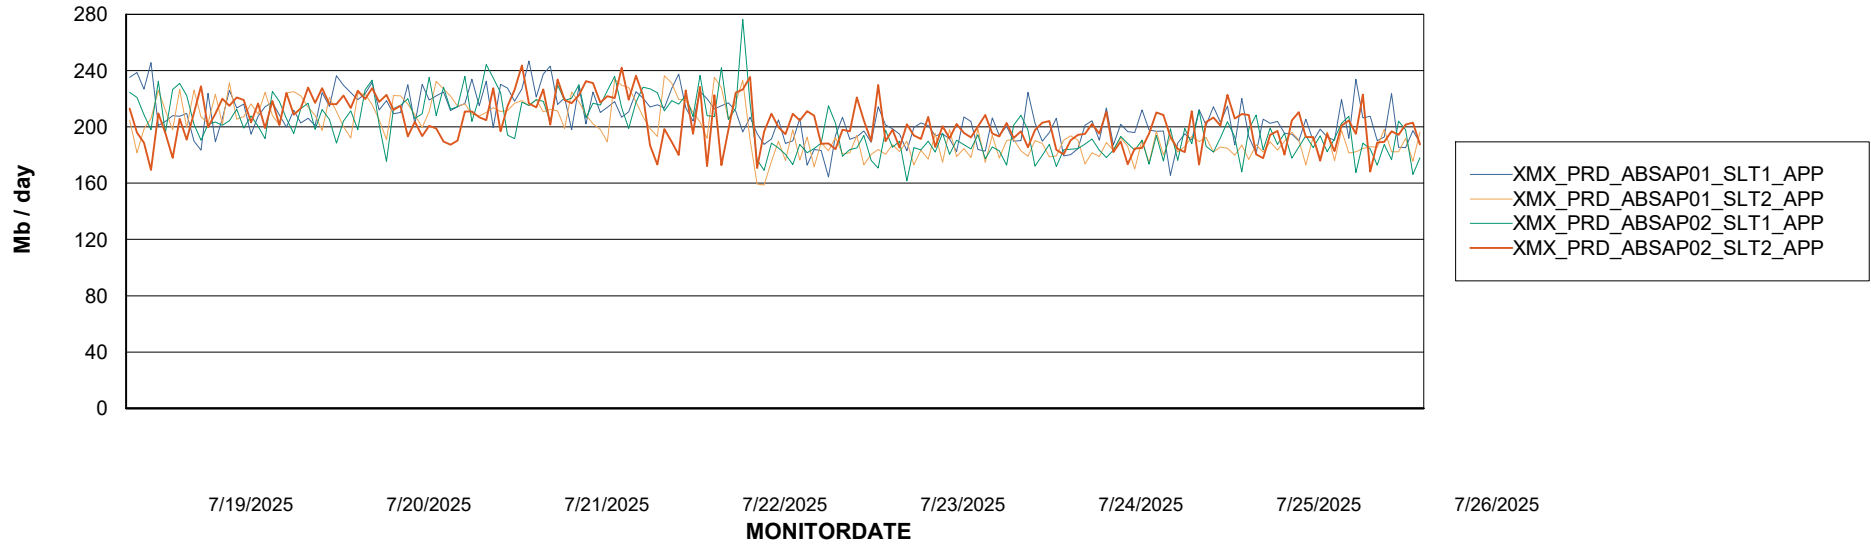

ABSSolute Application Server Services

Avg memory used per ABS Server Service