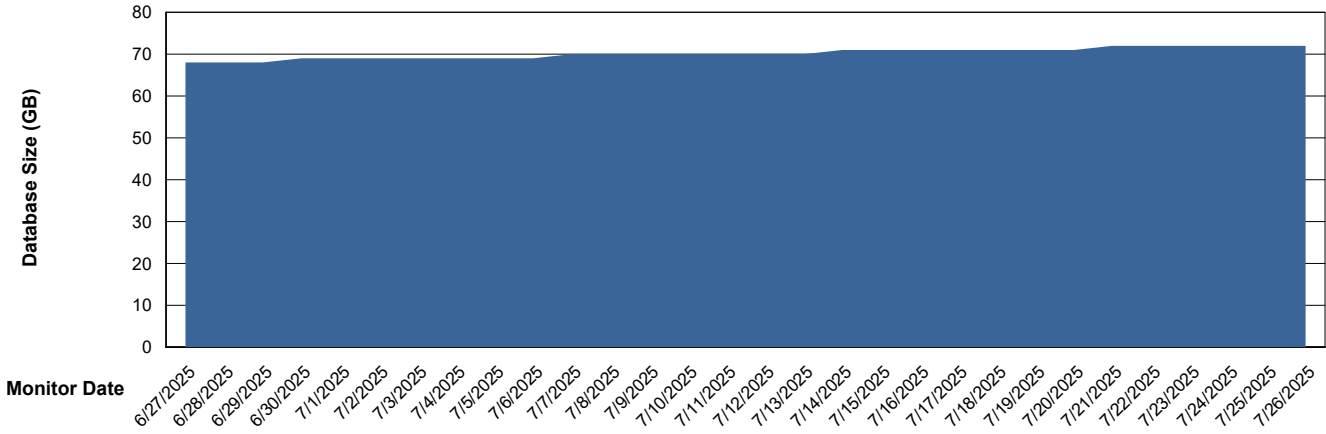

## Database Performance XMX\_PROD\_ABSDB02\_SBDB\_HSBABS1

DB Processes Max 4  
DB Processes Max 0  
DB Processes Max 1,000

# Weekly SLA Customer Report

Customer XMX Production (24/7)  
 Database ID 146

DATABASE SIZE XMX\_PROD\_ABSDB01\_PRDB\_ABS1

Database growth over last month

Database Tablespace XMX\_PROD\_ABSDB01\_PRDB\_ABS1