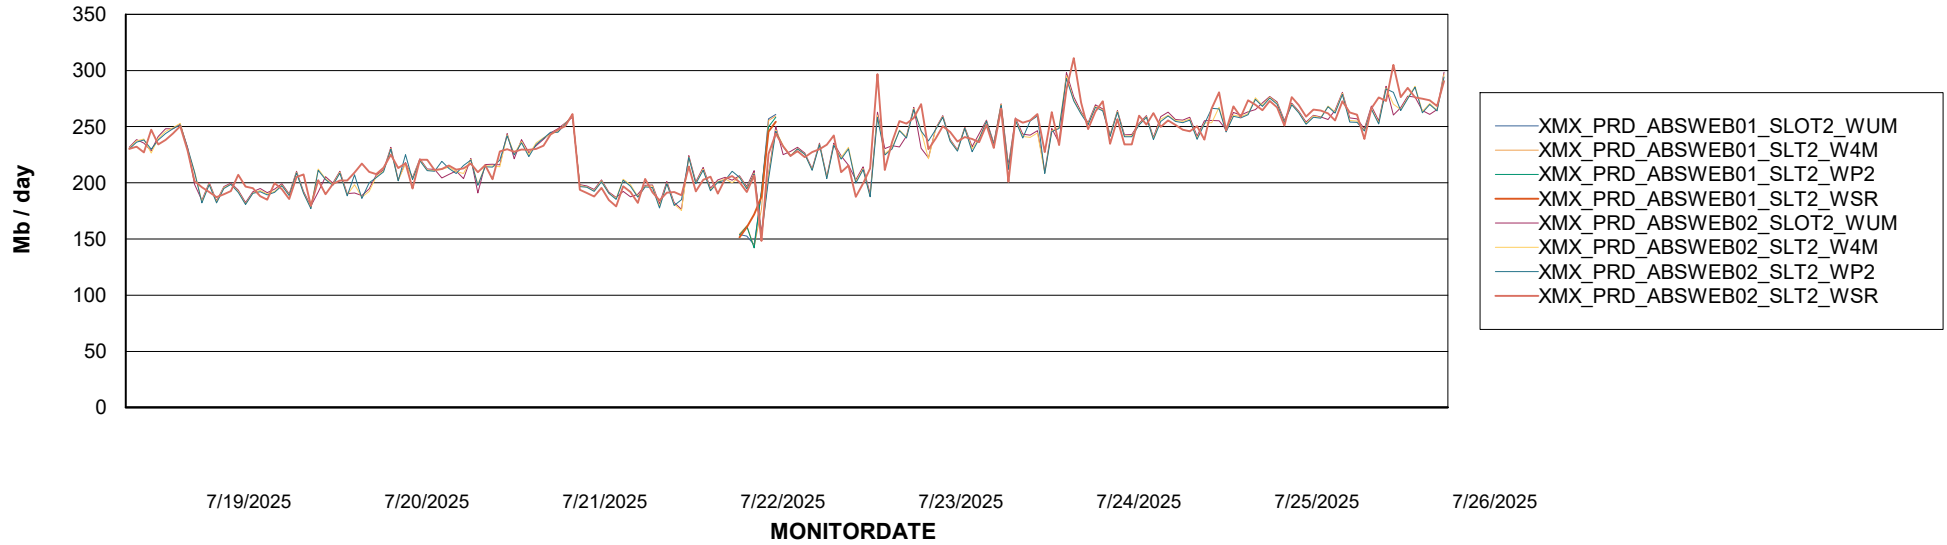

ABSSolute Web Component Services

Avg memory used per ABS Web component