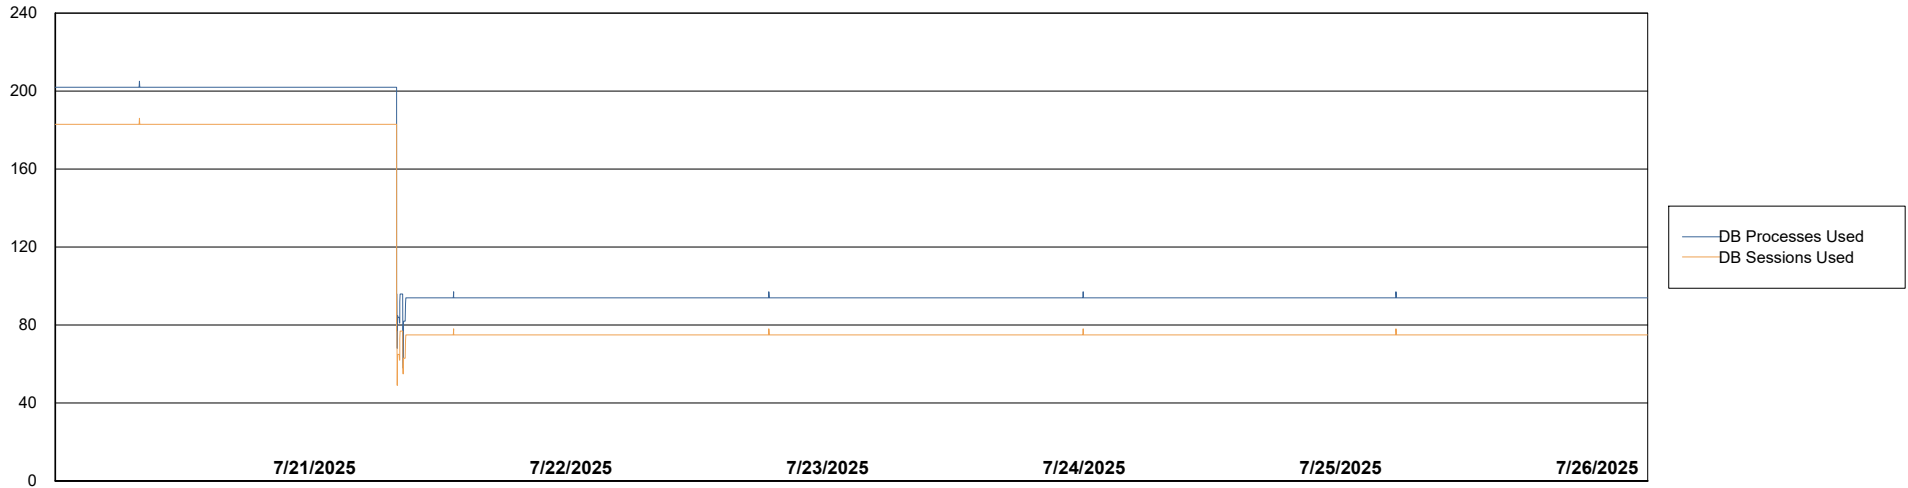

Database Performance XMX_PROD_ABSDB02_SBDB_HSBABS1

DB Processes Max 4
DB Processes Max 0
DB Processes Max 1,000