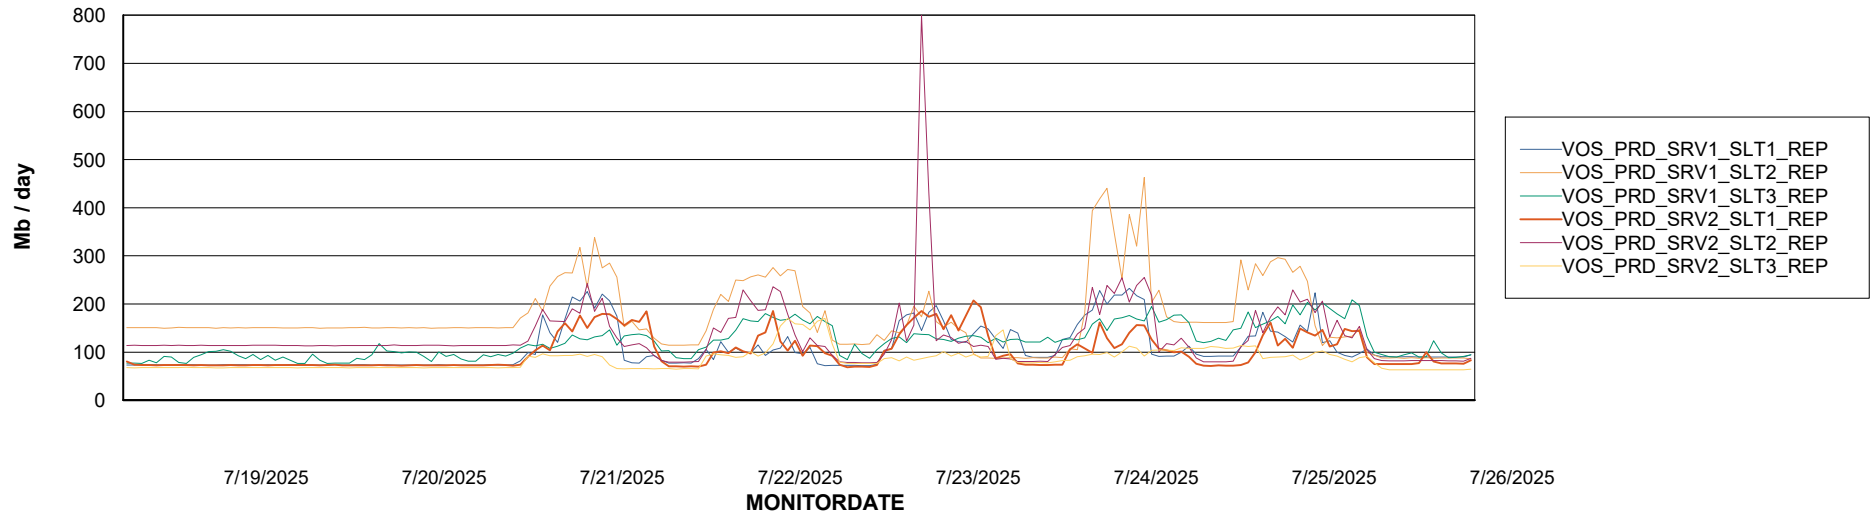

ABSSolute Application ReportServer Services

Avg memory used per ReportServer Service