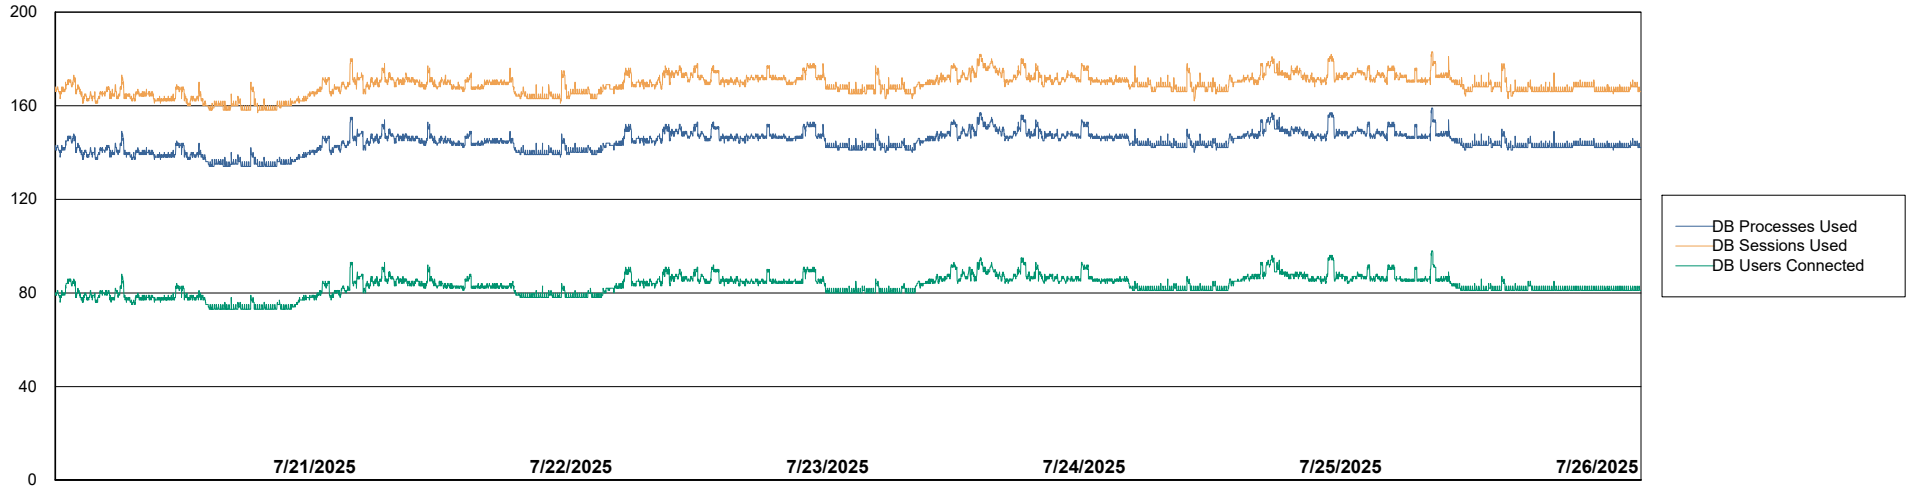

Database Performance VOS_PRD_ABSORA1-2022_ABS1