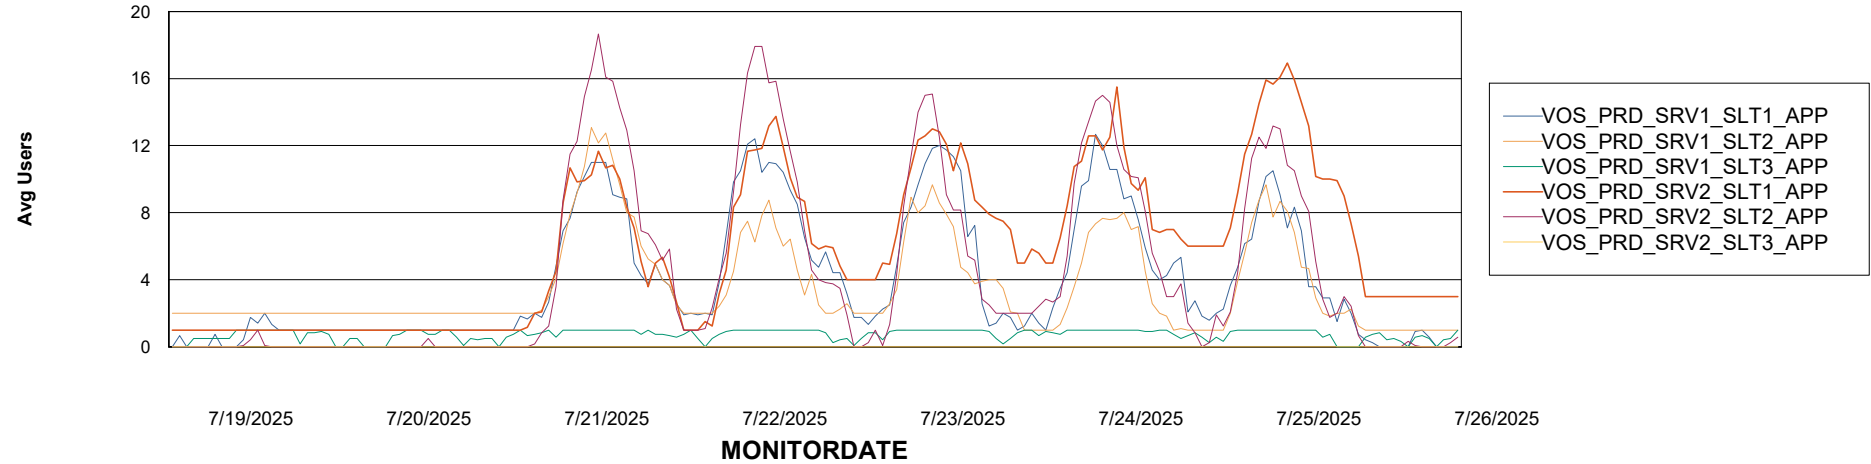

Avg users per day per ABS server