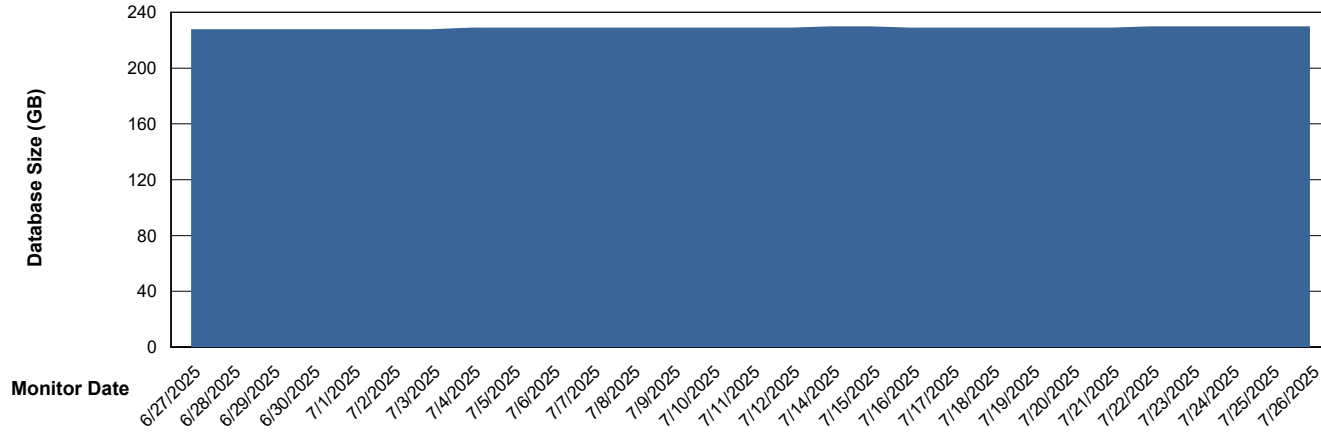

DATABASE SIZE VOS_PRD_ABSBI-2018_ABS1

Database growth over last month