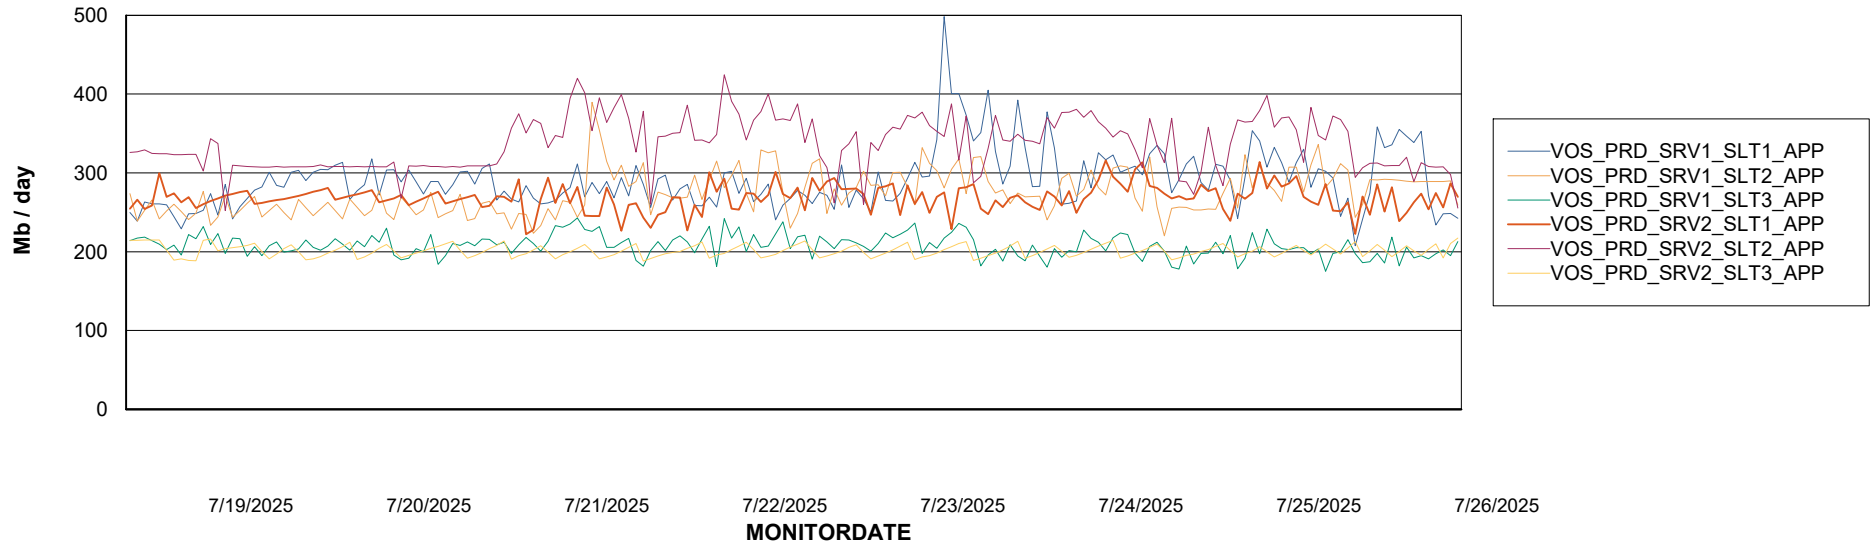

ABSSolute Application Server Services

Avg memory used per ABS Server Service