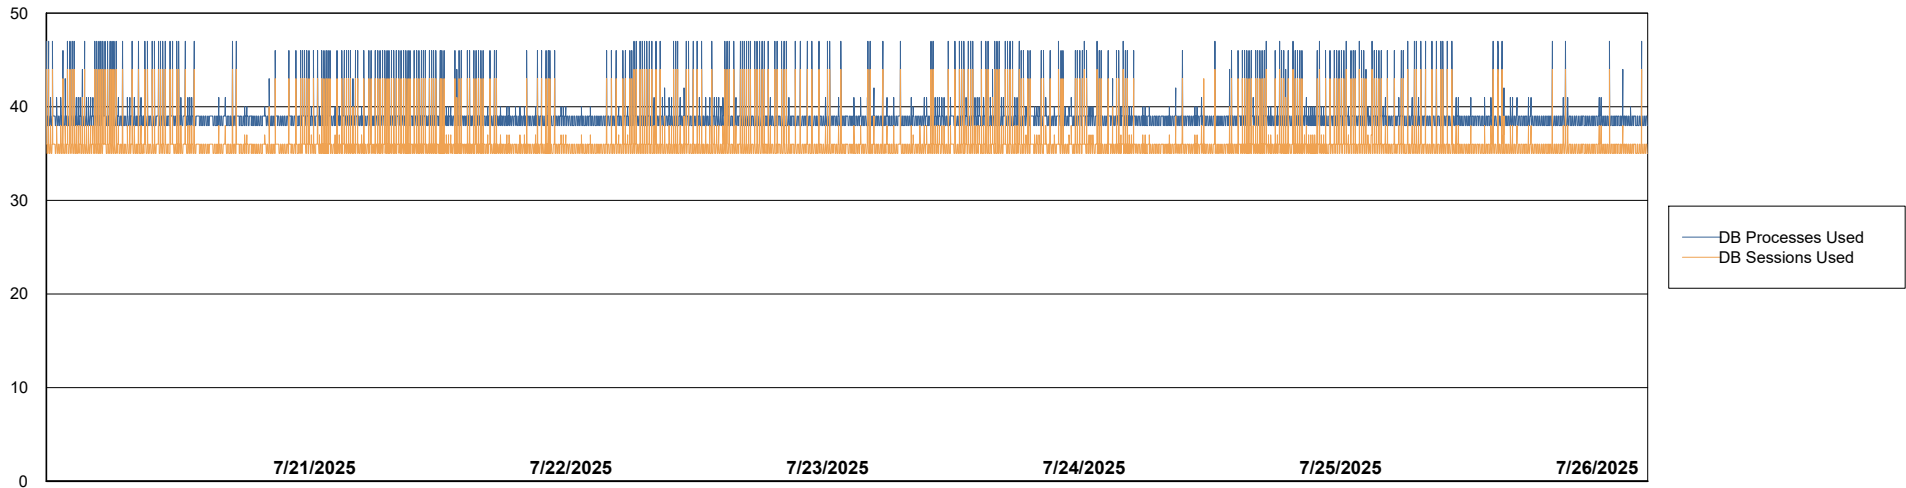

Database Performance VOS_PRD_ABSORA2-2022_HSBABS1

DB Processes Max 1,000