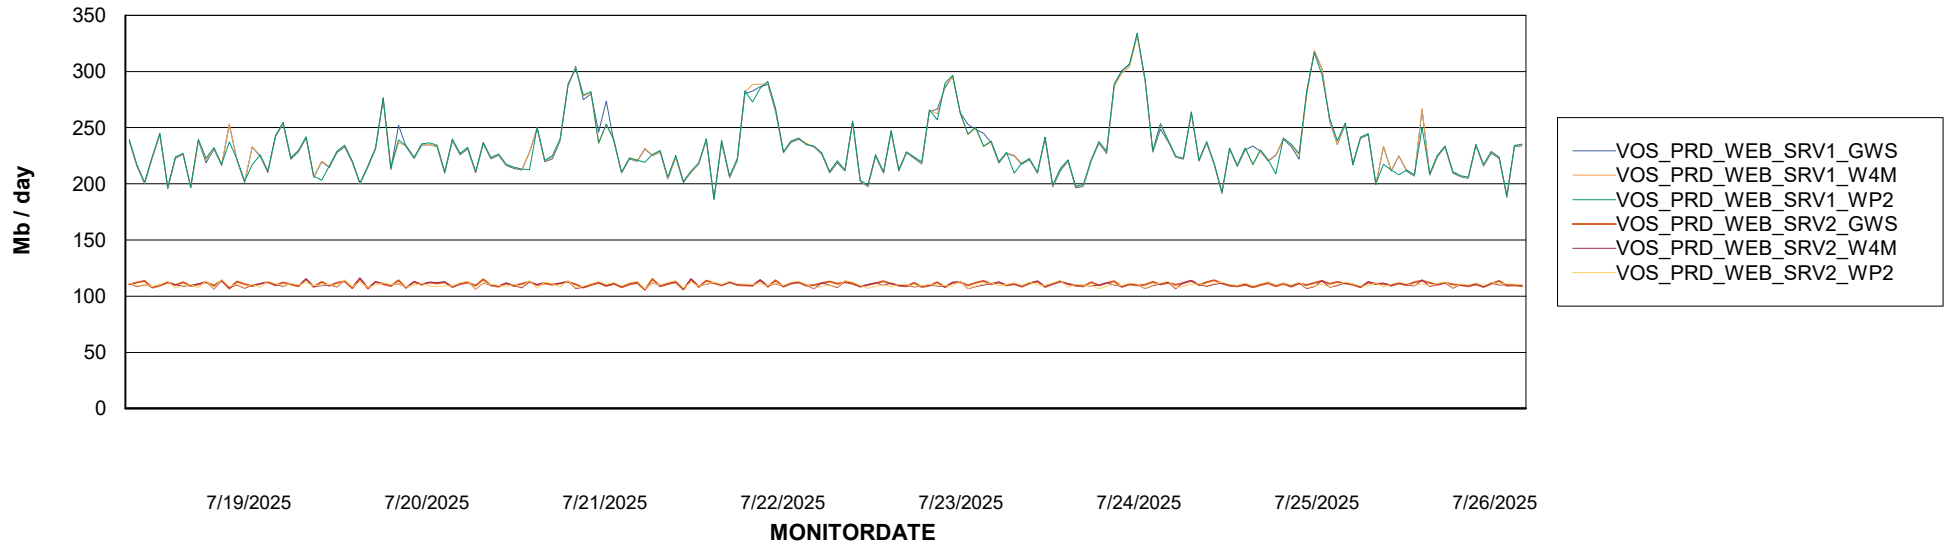

ABSSolute Web Component Services

Avg memory used per ABS Web component