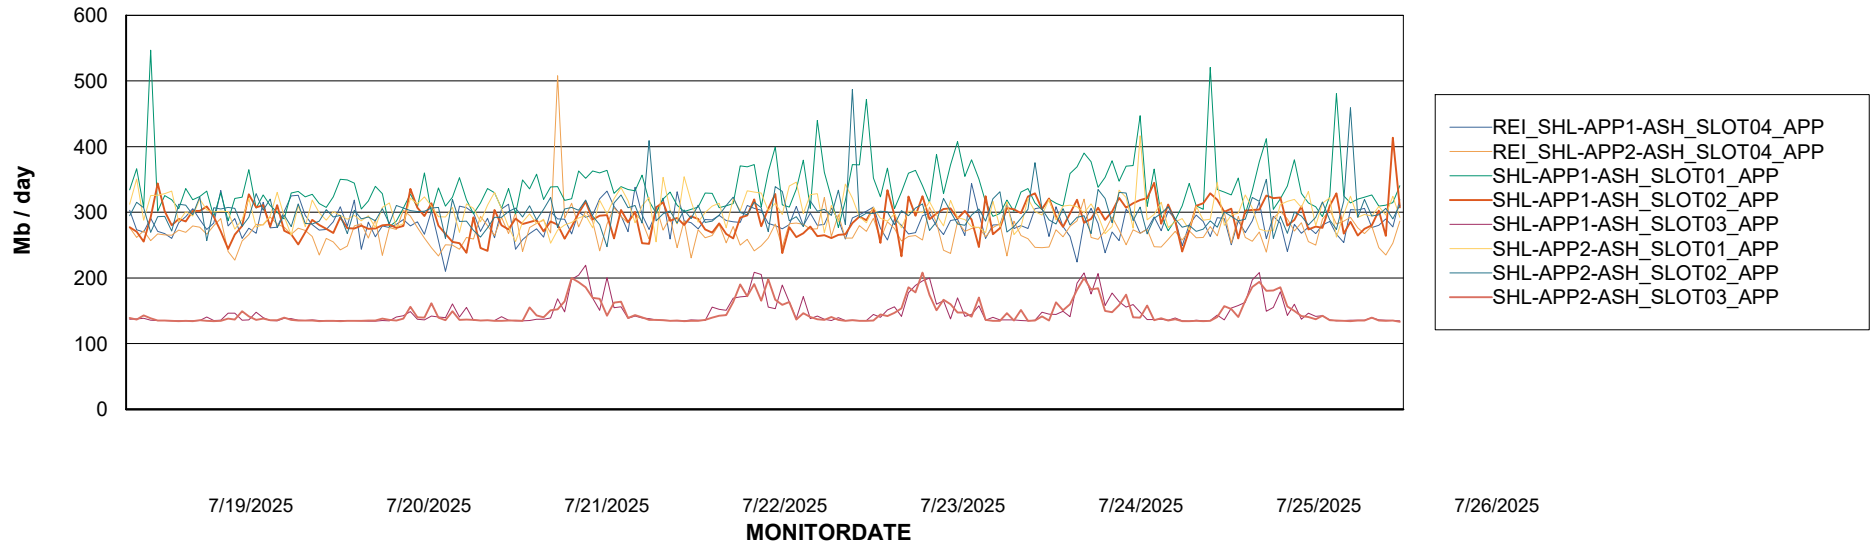

ABSSolute Application Server Services

Avg memory used per ABS Server Service