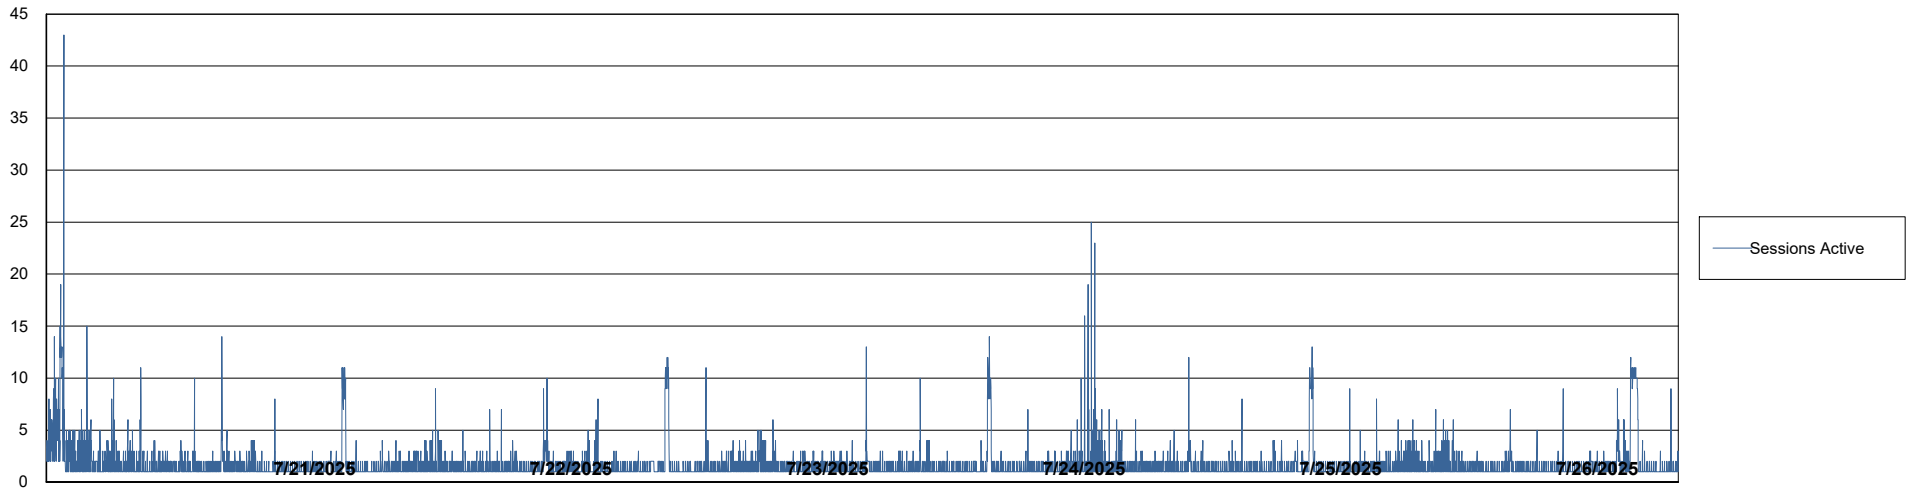

Weekly SLA Customer Report

Customer SHL OCI ASH Production
Database ID 182

Database Performance SHL-BI-ASH_PROD_ABS1

Weekly SLA Customer Report

Customer SHL OCI ASH Production
Database ID 182

Database Performance SHL-DBS1-ASH_PROD_ABS1