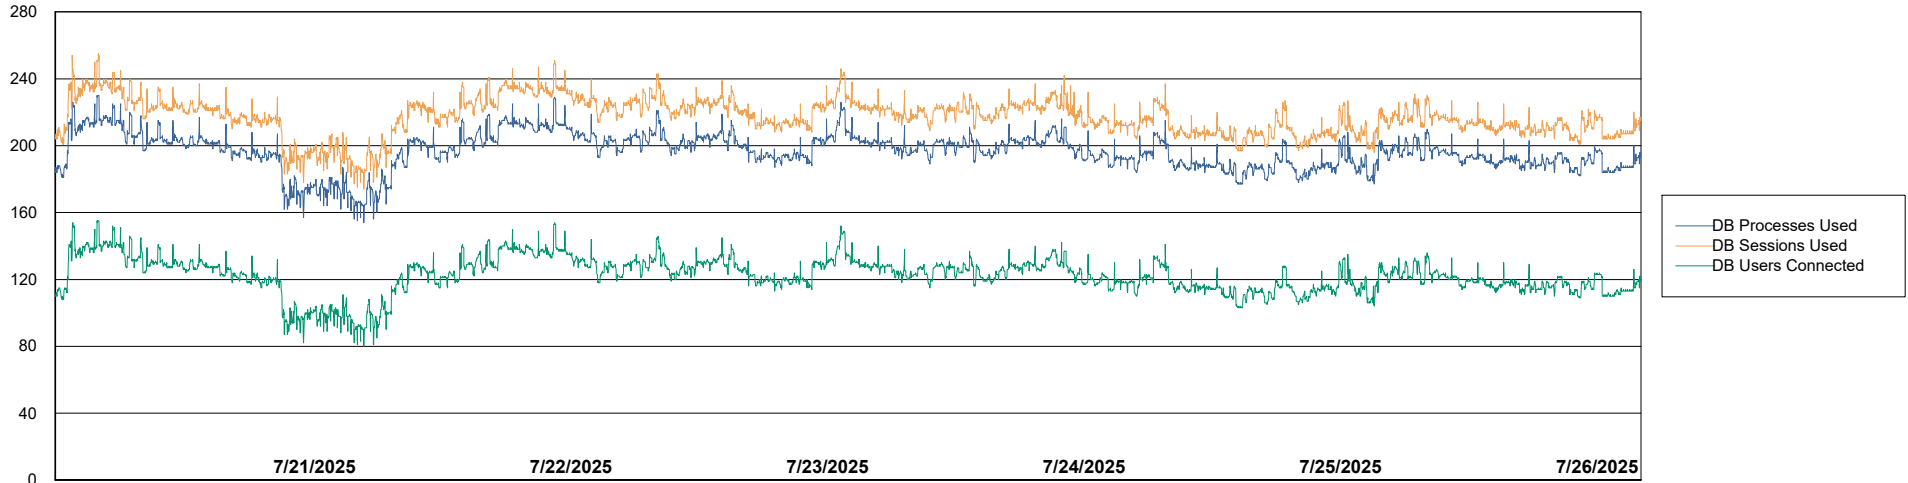

Weekly SLA Customer Report

Customer SHL OCI ASH Production
Database ID 182

Database Performance SHL-BI-ASH_PROD_ABS1

Weekly SLA Customer Report

Customer SHL OCI ASH Production
Database ID 182

Database Performance SHL-DBS1-ASH_PROD_ABS1