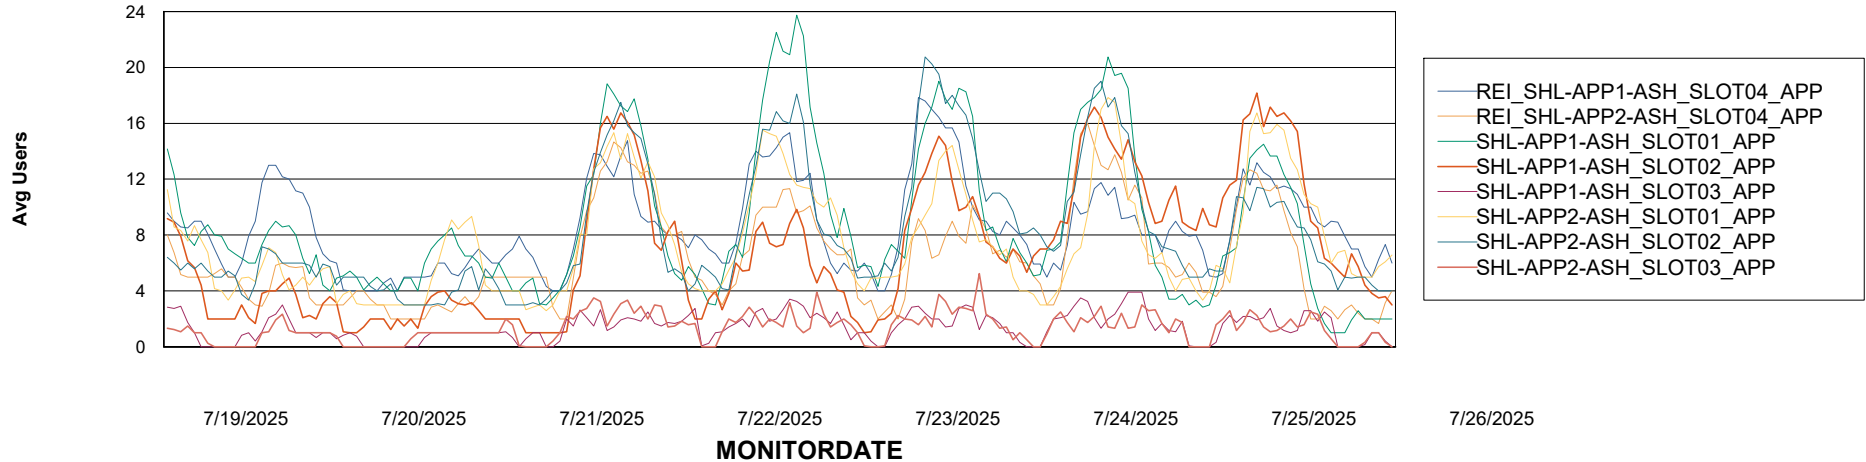

Avg users per day per ABS server