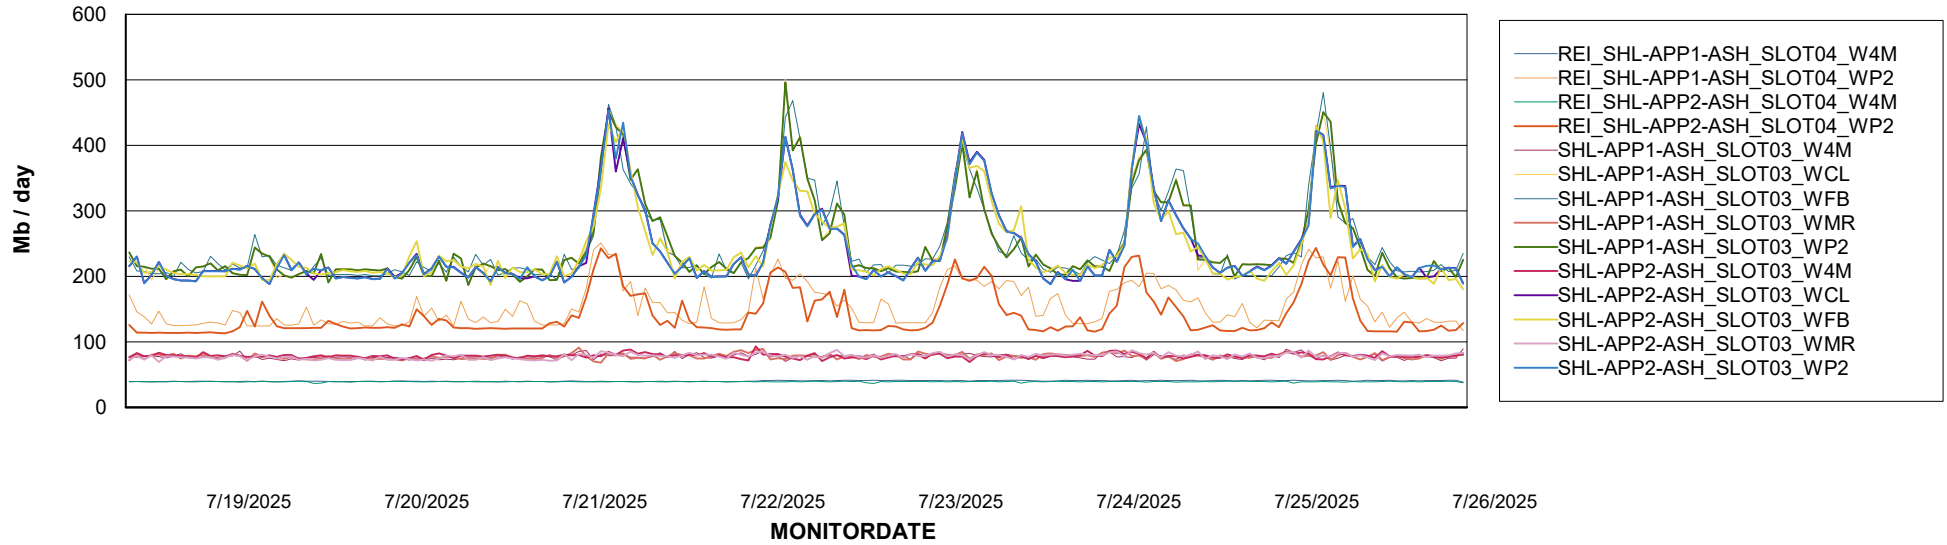

ABSSolute Web Component Services

Avg memory used per ABS Web component