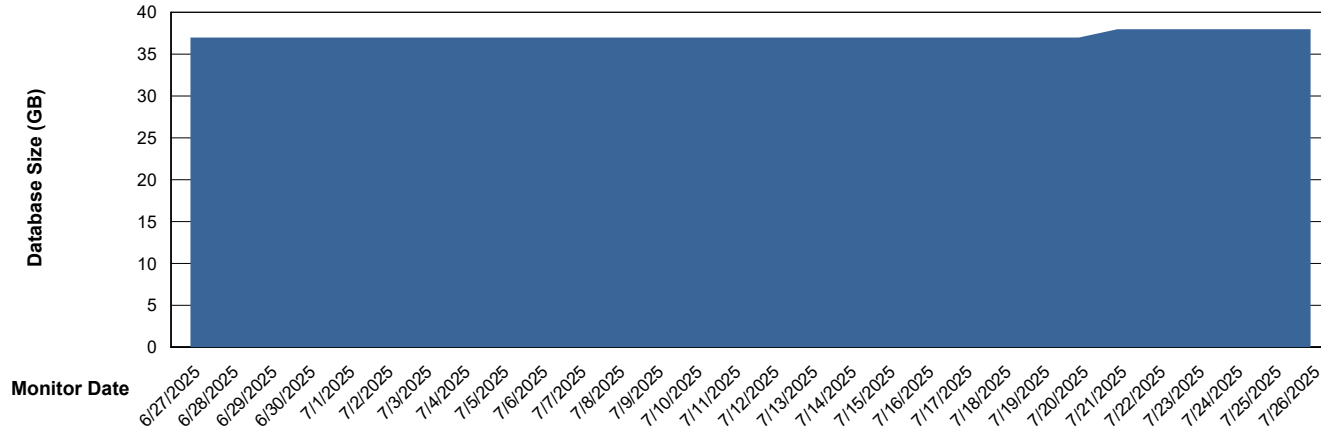

Weekly SLA Customer Report

Customer SHL OCI ASH Production
Database ID 182

Database Performance SHL-BI-ASH_PROD_ABS1

Weekly SLA Customer Report

Customer SHL OCI ASH Production
Database ID 182

Database Performance SHL-DBS1-ASH_PROD_ABS1

Weekly SLA Customer Report

Customer SHL OCI ASH Production
Database ID 182

Database Performance SHL-DBS2-ASH_PROD_HSBABS1

DB Processes Max 4
DB Processes Max 1,000
DB Processes Max 0

Weekly SLA Customer Report

Customer SHL OCI ASH Production
Database ID 182

DATABASE SIZE SHL-BI-ASH_PROD_ABS1

Database growth over last month

DATABASE SIZE SHL-DBS1-ASH_PROD_ABS1

Database growth over last month

Weekly SLA Customer Report