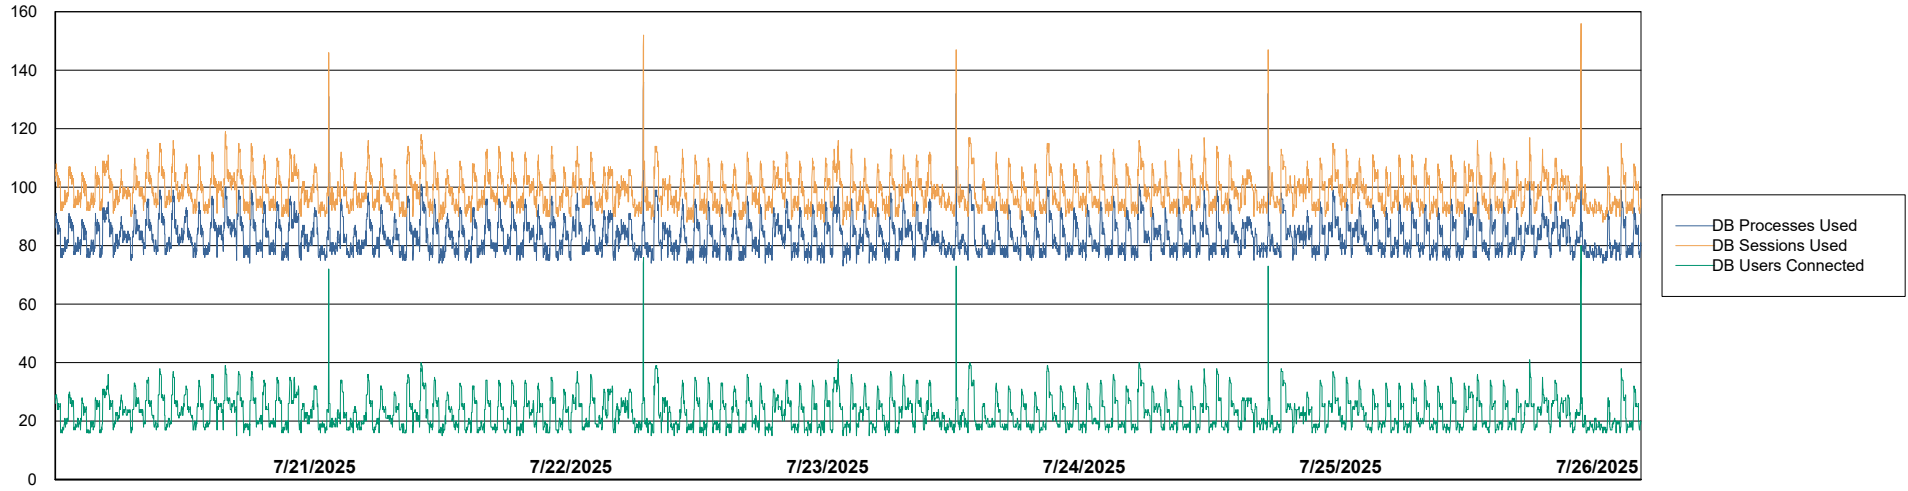

Database Performance SHL-BI-ASH_PROD_ABS1