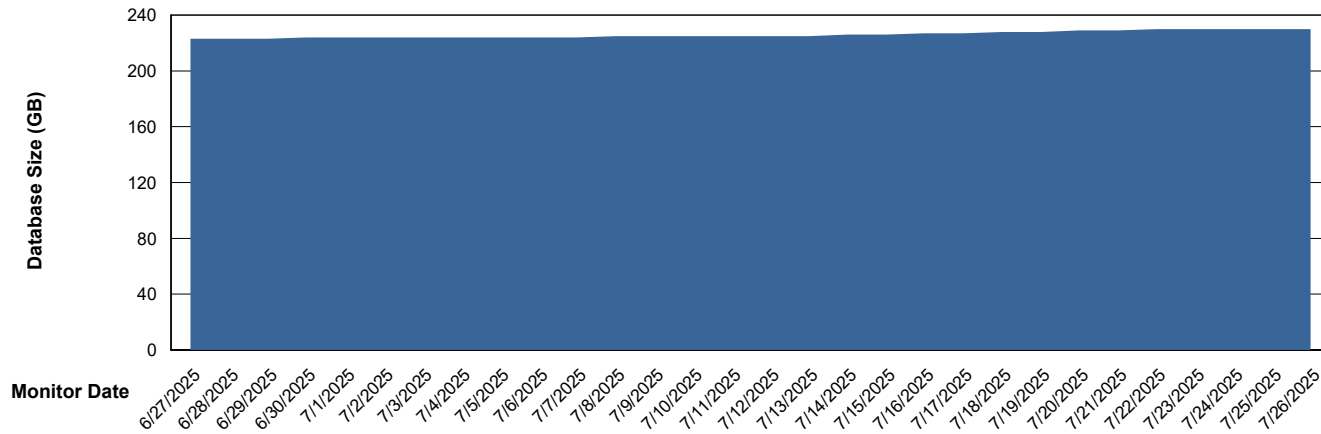

Customer SHL OCI ASH Production
Database ID 182

DATABASE SIZE SHL-BI-ASH_PROD_ABS1

Database growth over last month

DATABASE SIZE SHL-DBS1-ASH_PROD_ABS1

Database growth over last month

Weekly SLA Customer Report

Customer SHL OCI ASH Production
 Database ID 182

Database Tablespace SHL-BI-ASH_PROD_ABS1

Date	Tablespace Name	Filesize (Gb)	Usedsize (Gb)	Percentage free
7/26/2025	ABSDATA	30	17	44
	INDX	35	17	53
7/25/2025	ABSDATA	30	17	44
	INDX	35	17	53
7/24/2025	ABSDATA	30	17	44
	INDX	35	17	53
7/23/2025	ABSDATA	30	17	44
	INDX	35	17	53
7/22/2025	ABSDATA	30	17	44
	INDX	35	17	53
7/21/2025	ABSDATA	30	17	44
	INDX	35	17	53
7/20/2025	ABSDATA	30	17	45
	INDX	35	17	53