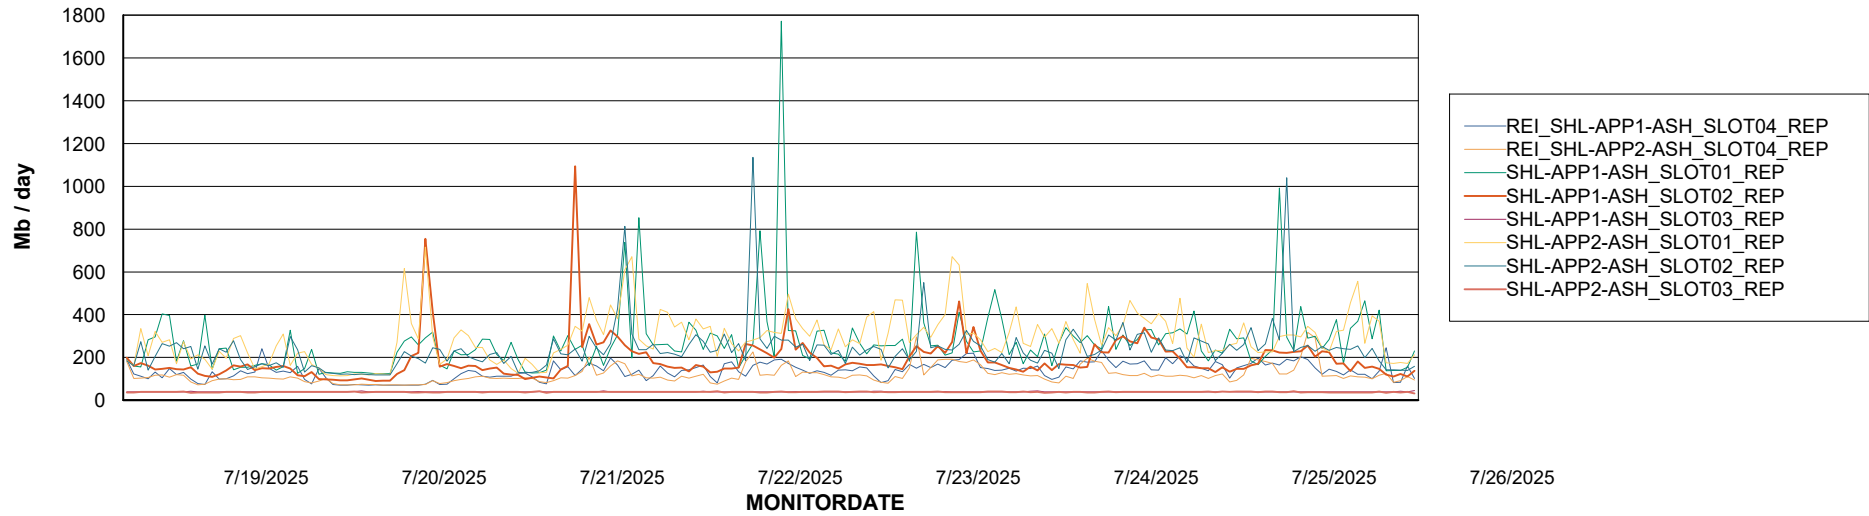

Avg memory used per ABS Server Service

Avg users per day per ABS server

Weekly SLA Customer Report

Customer SHL OCI ASH Production
Database ID 182

ABSSolute Application ReportServer Services

Avg memory used per ReportServer Service