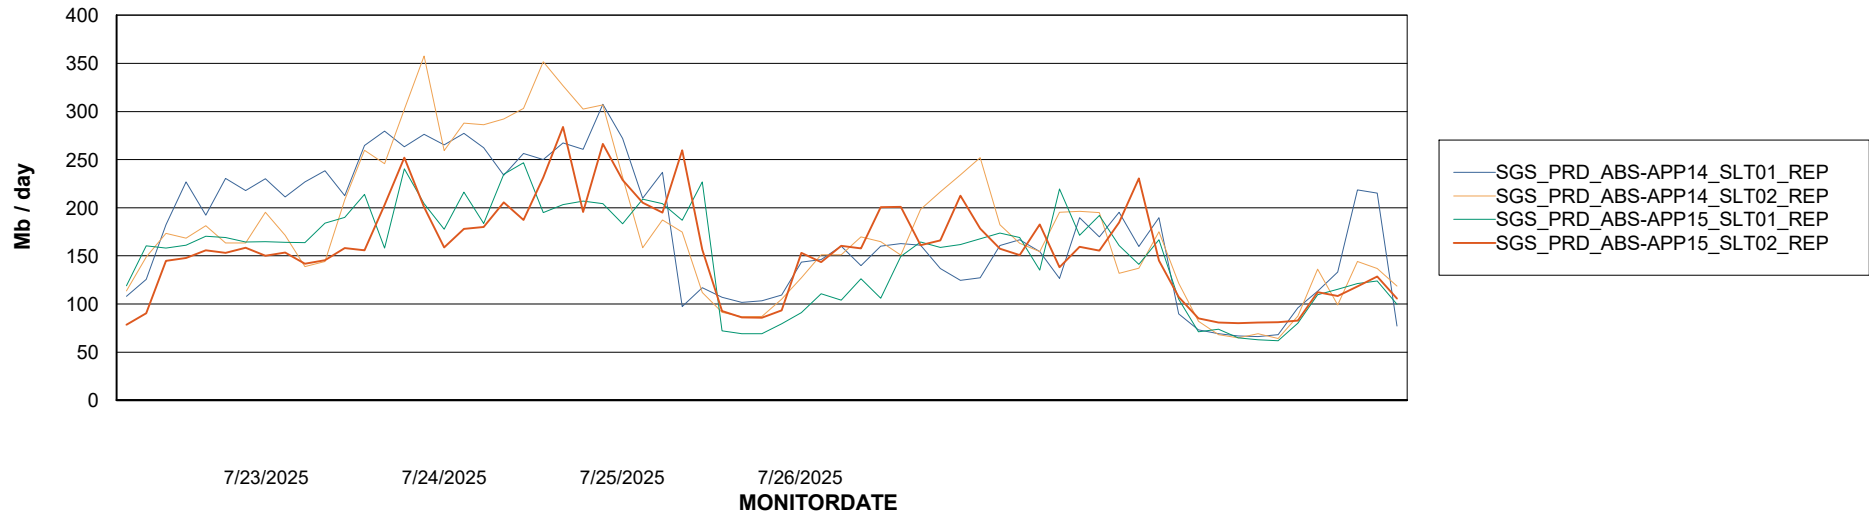

ABSSolute Application ReportServer Services

Avg memory used per ReportServer Service