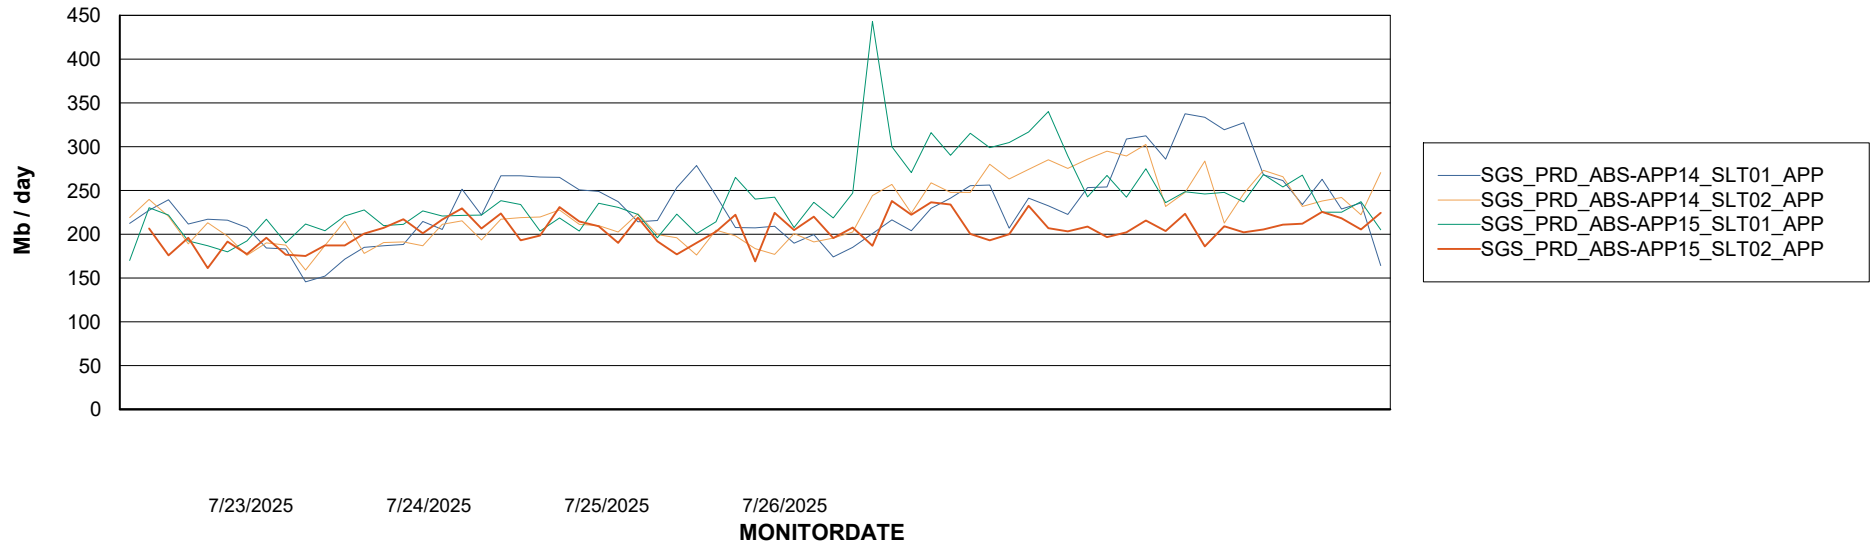

ABSSolute Application Server Services

Avg memory used per ABS Server Service