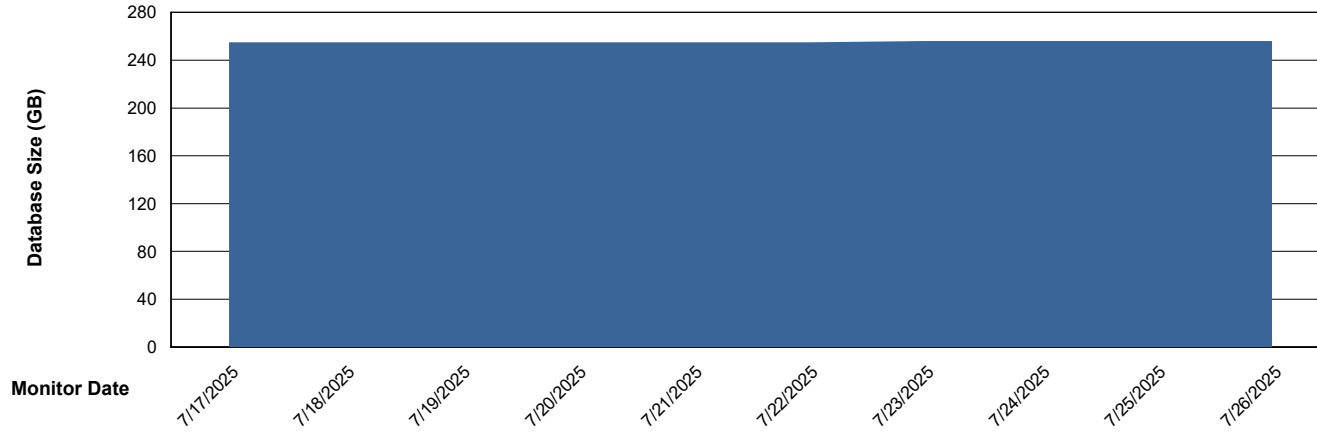

DATABASE SIZE SGS_PRD_ABS-BI02_ABS1

Database growth over last month