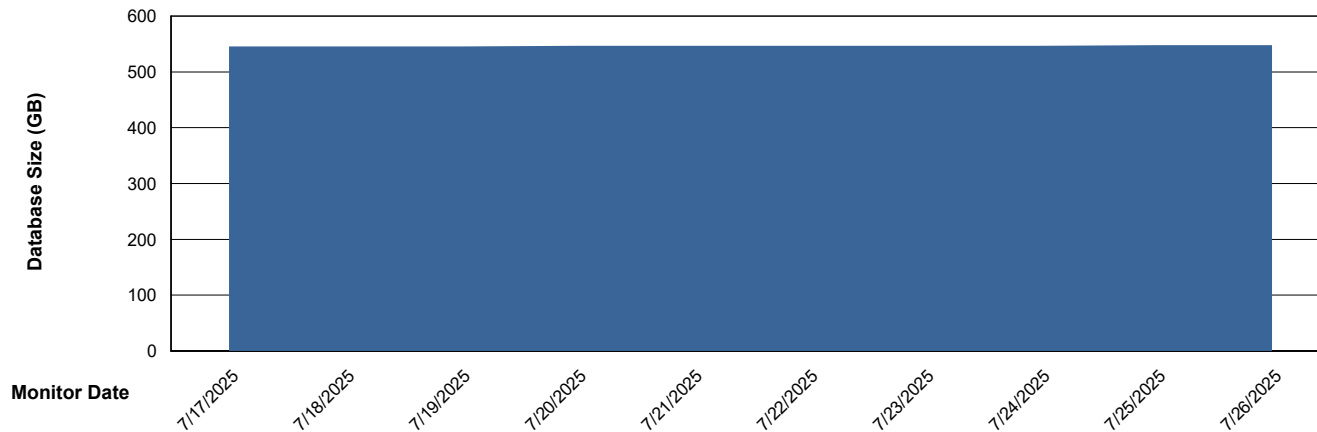

Customer SGS_Production (under construction)
Database ID 224

DATABASE SIZE SGS_PRD_ABS-BI02_ABS1

Database growth over last month

DATABASE SIZE SGS_PRD_ABS-DB16_ABS1

Database growth over last month

Weekly SLA Customer Report