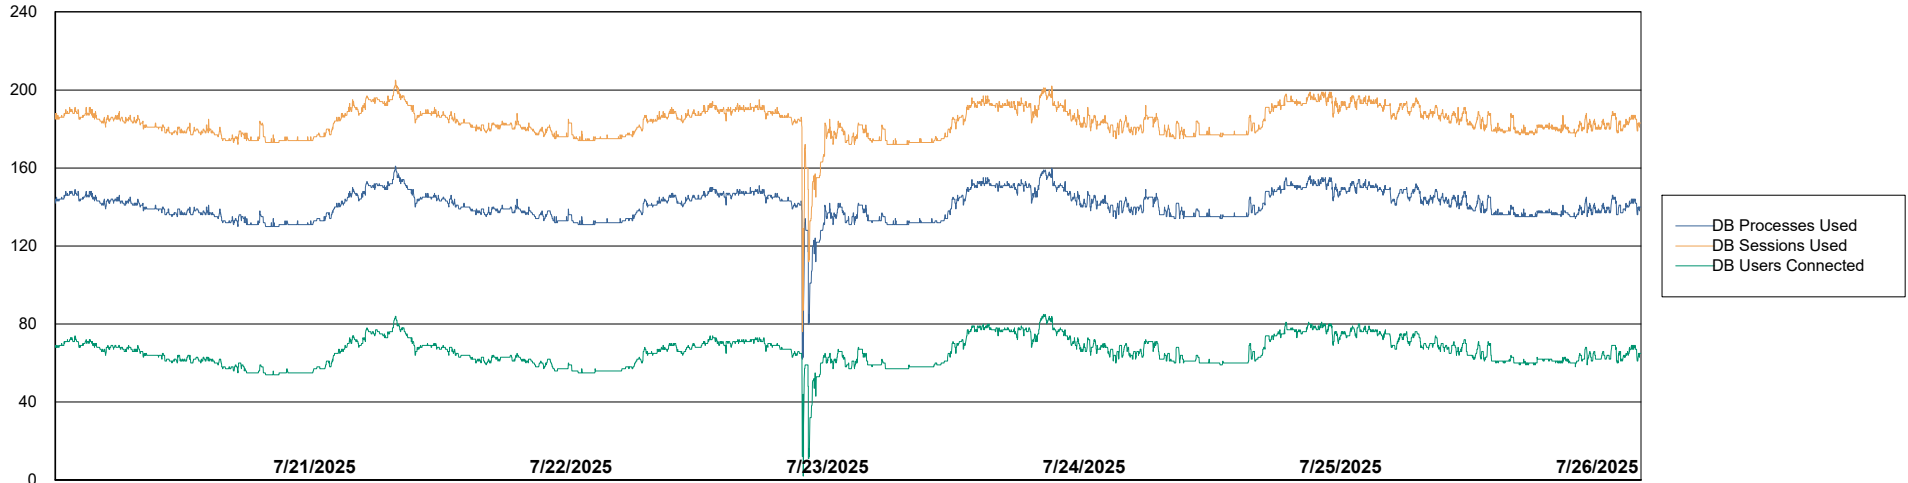

Database Performance SGS_PRD_ABS-DB16_ABS1