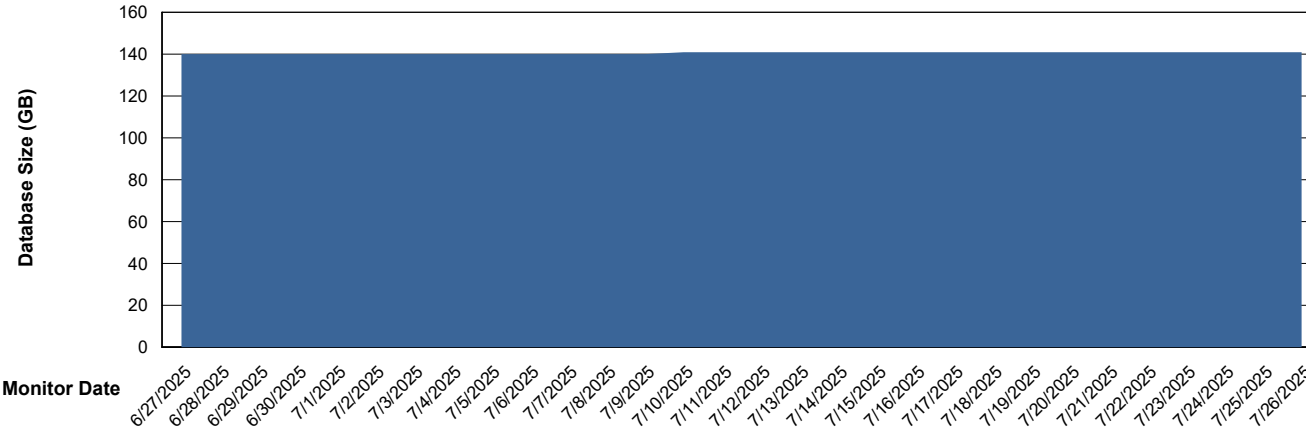

Database growth over last month

Database Tablespace RSS_PRD_SV1364_PRD_ABS1

Date	Tablespace Name	Filesize (Gb)	Usedsize (Gb)	Percentage free
7/26/2025	ABSDATA	71	58	19
	INDX	95	78	17
7/25/2025	ABSDATA	71	58	19
	INDX	95	78	17
7/24/2025	ABSDATA	71	58	19
	INDX	95	78	17
7/23/2025	ABSDATA	71	58	19
	INDX	95	78	18
7/22/2025	ABSDATA	71	58	19
	INDX	95	78	18
7/21/2025	ABSDATA	71	58	19
	INDX	95	78	18
7/20/2025	ABSDATA	71	58	19
	INDX	95	78	18