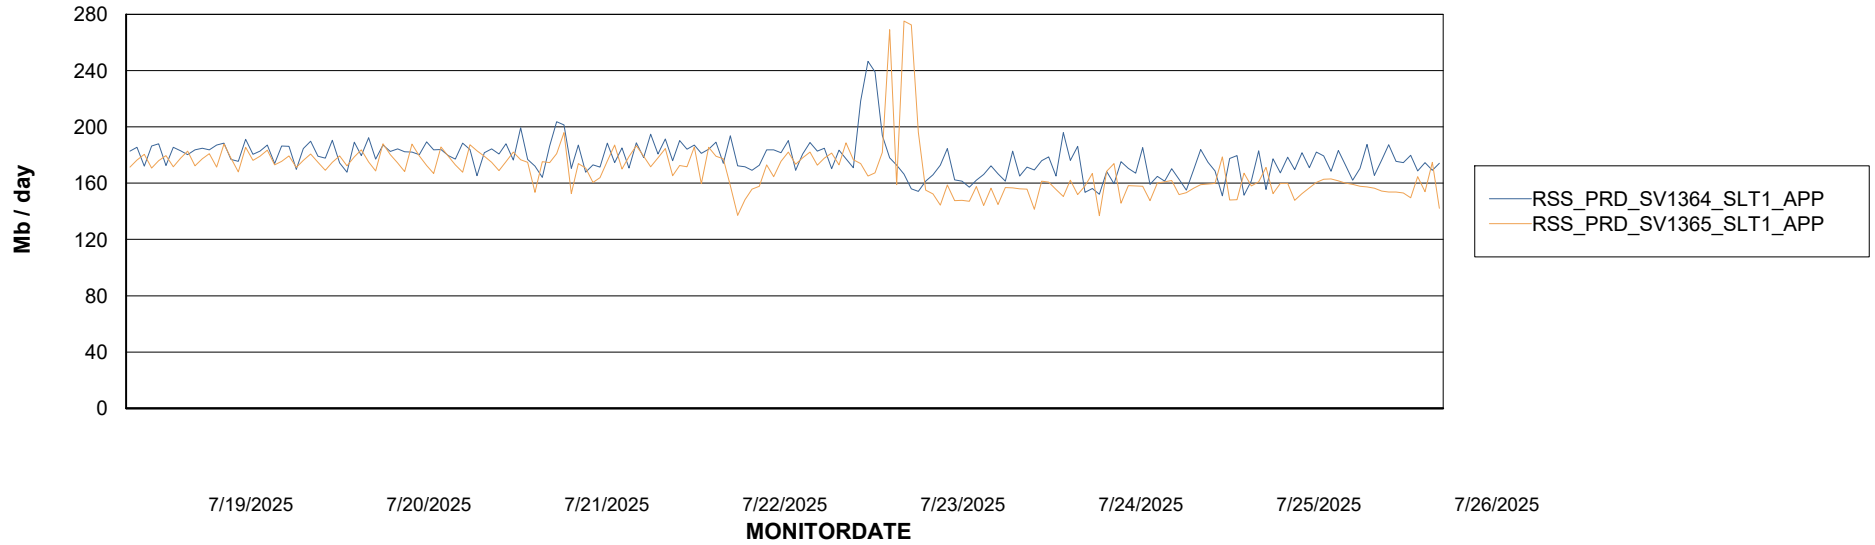

ABSSolute Application Server Services

Avg memory used per ABS Server Service