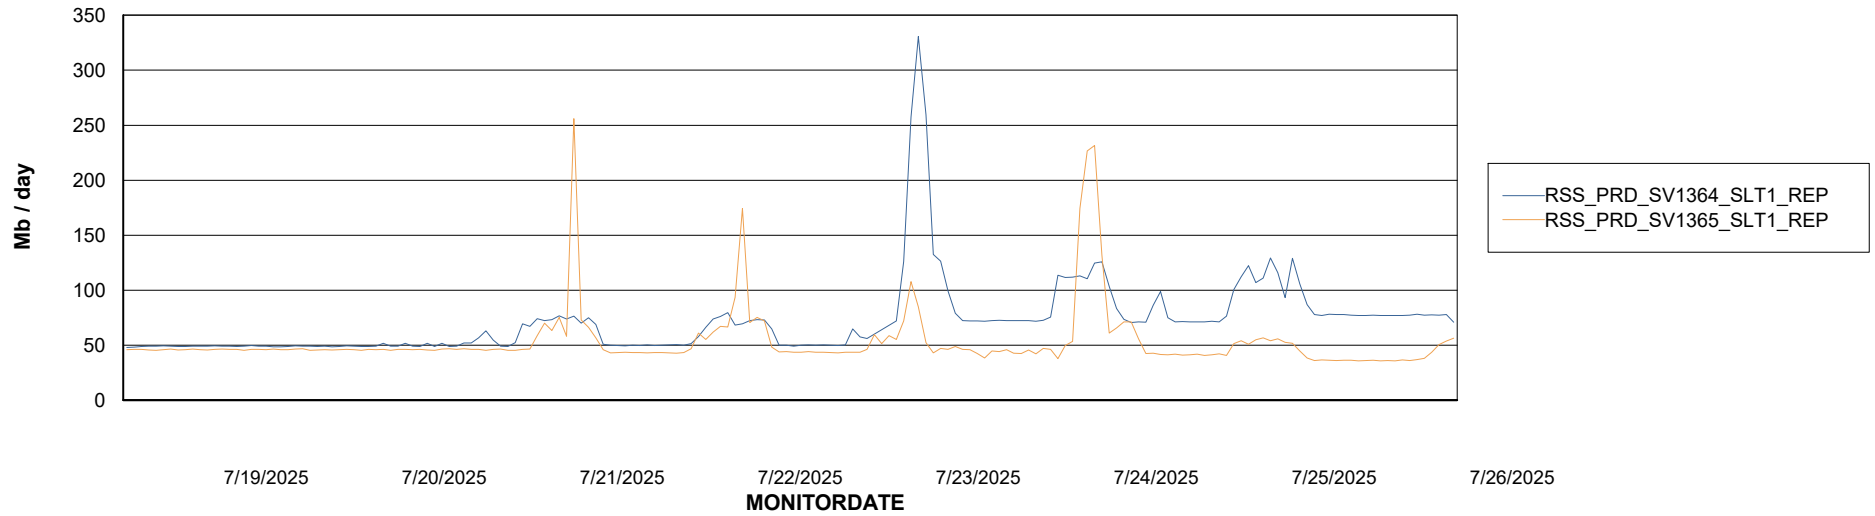

ABSSolute Application ReportServer Services

Avg memory used per ReportServer Service