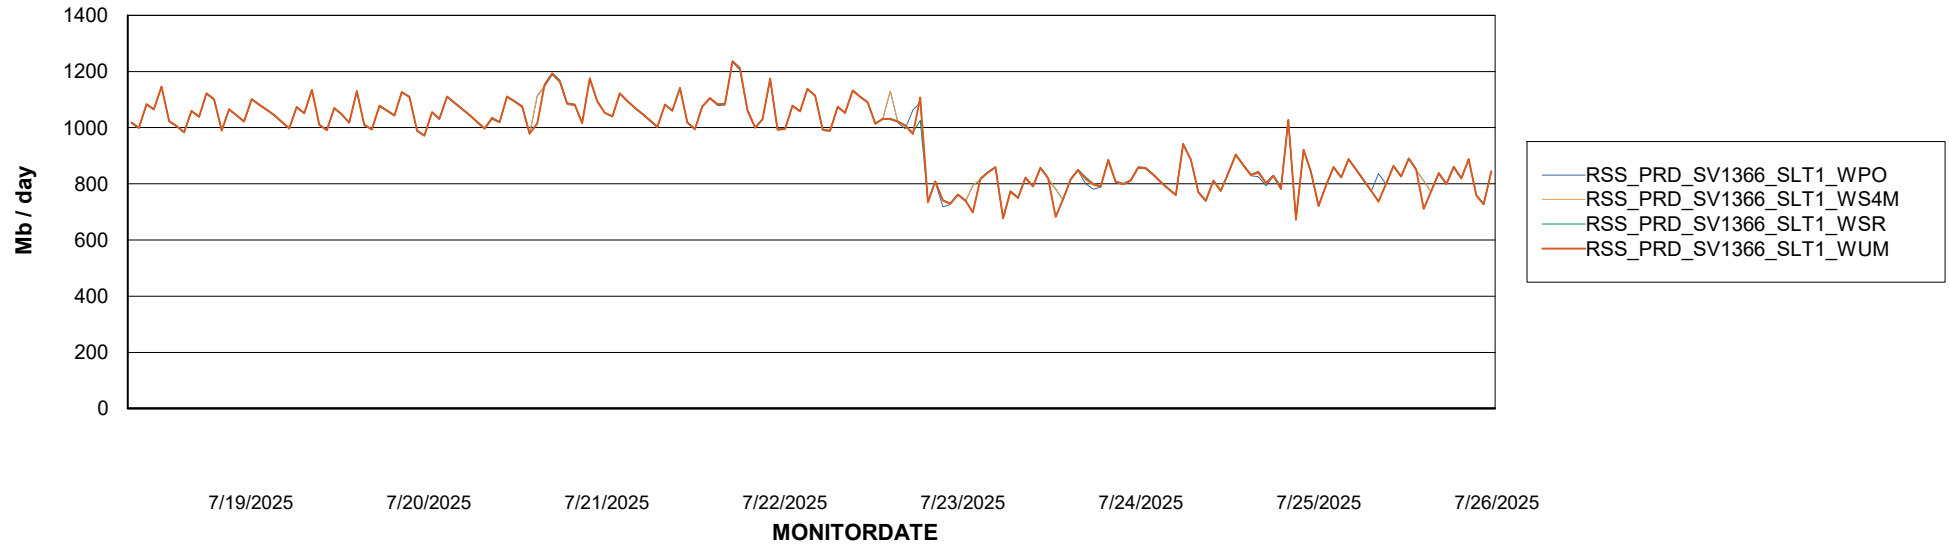

ABSSolute Web Component Services

Avg memory used per ABS Web component