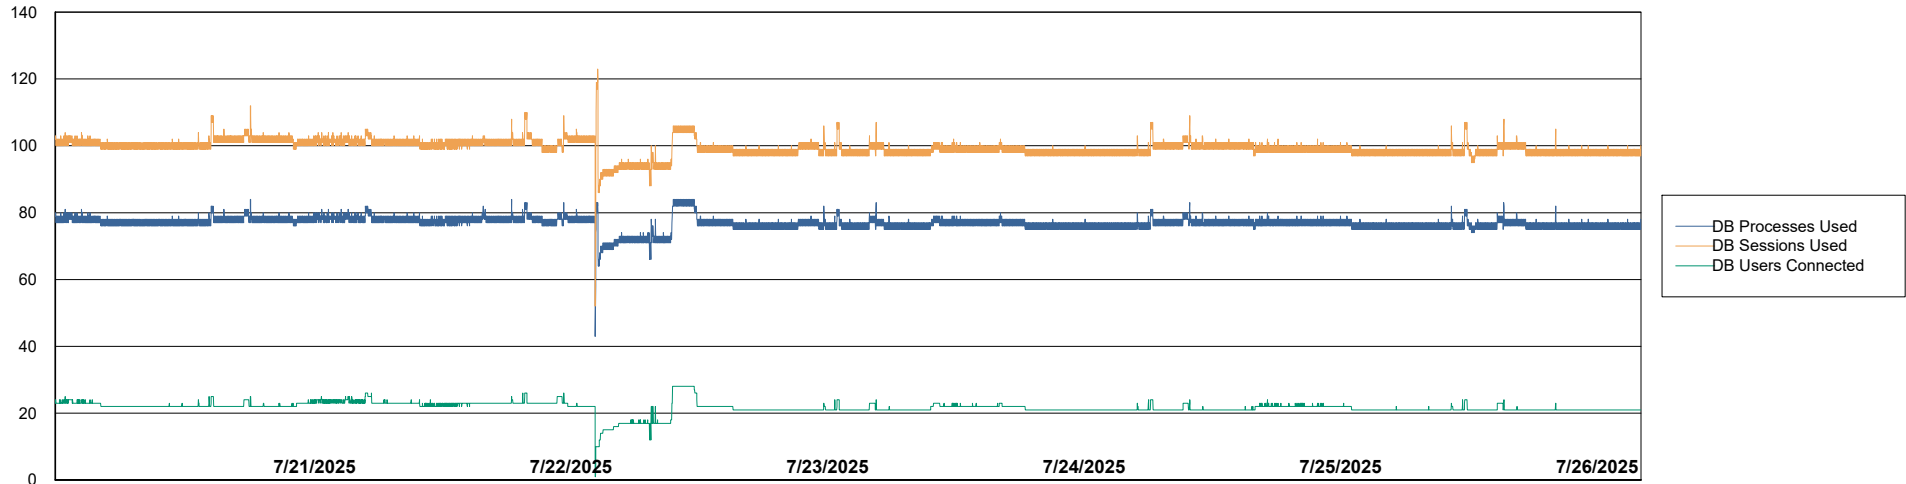

Database Performance RSS_PRD_SV1364_PRD_ABS1