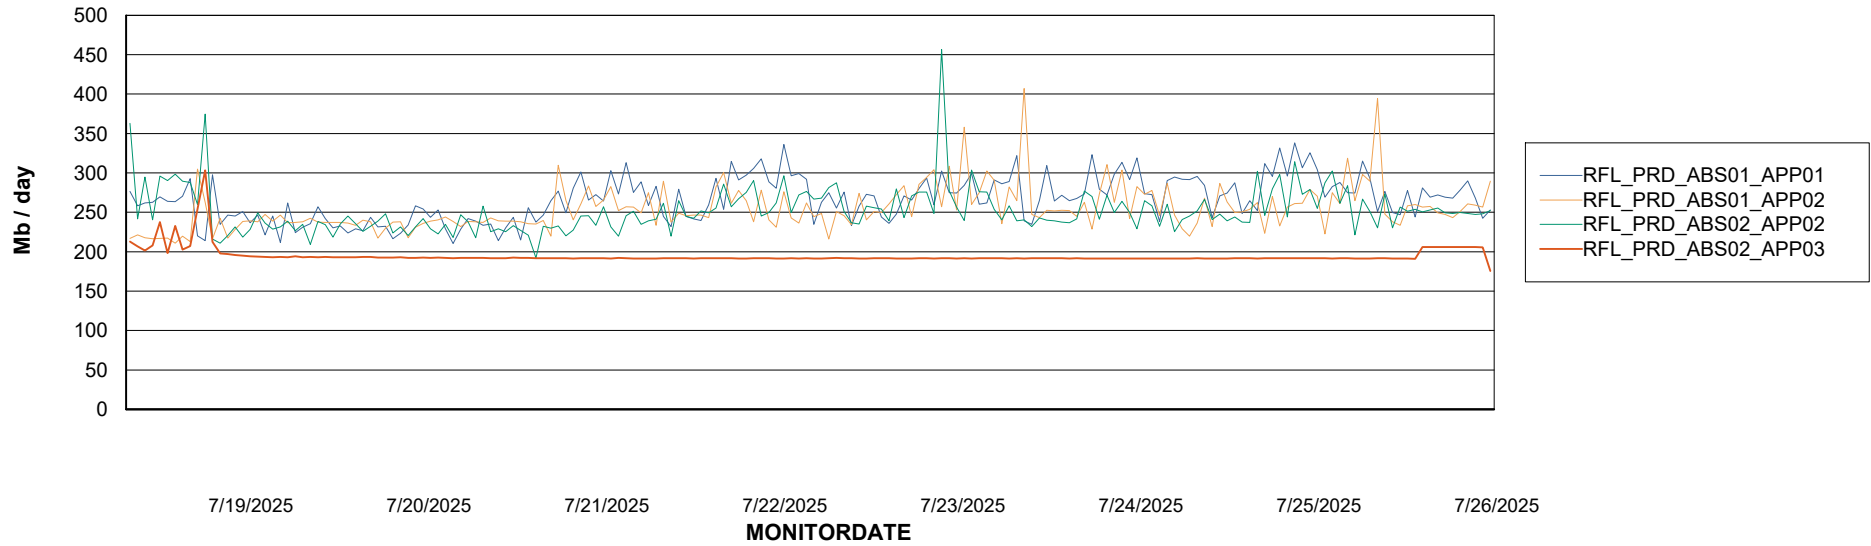

ABSSolute Application Server Services

Avg memory used per ABS Server Service