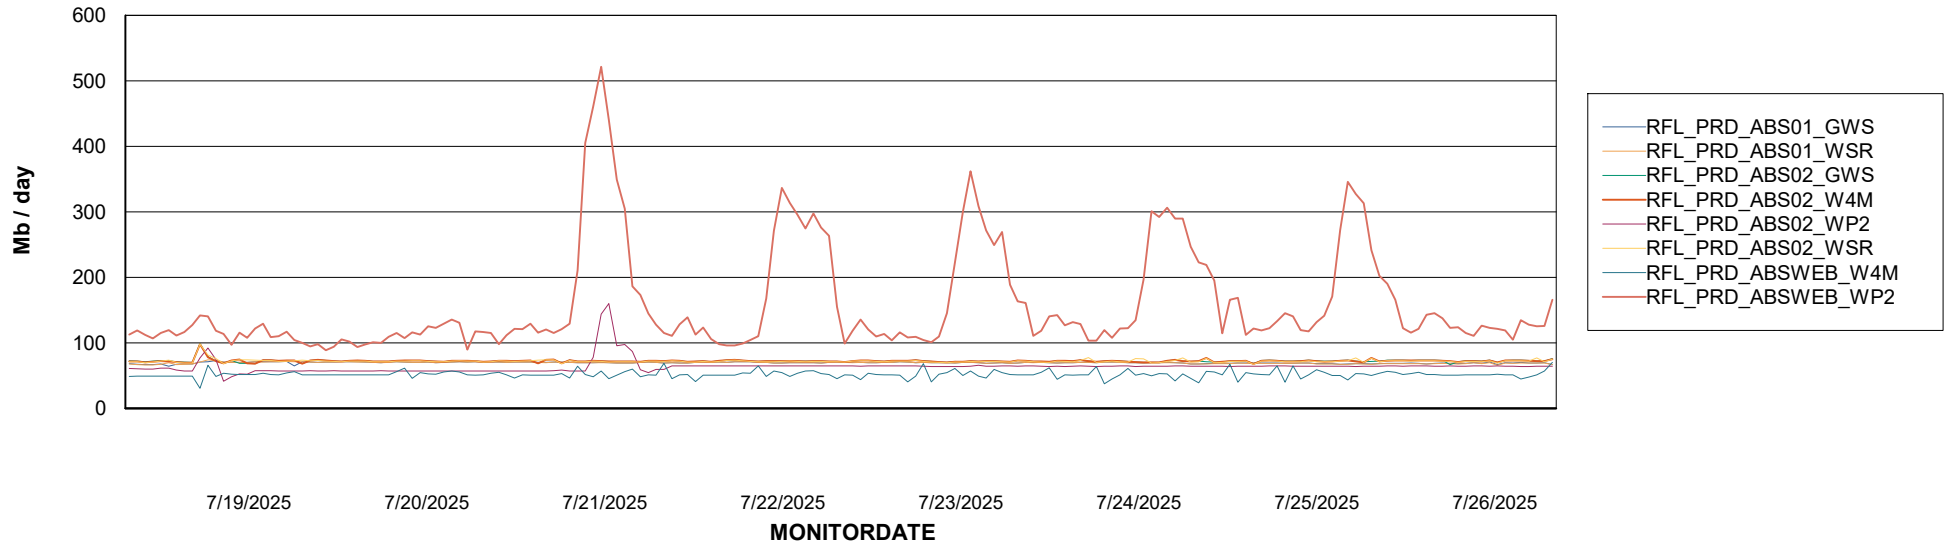

ABSSolute Web Component Services

Avg memory used per ABS Web component