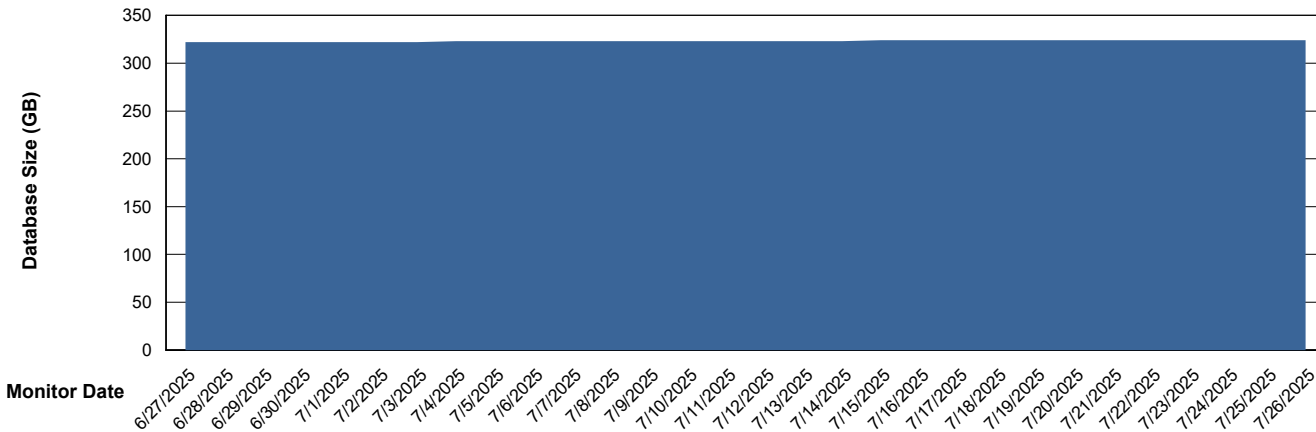

DB Processes Max 1,000

Weekly SLA Customer Report

Customer RFL_Production
 Database ID 36

DATABASE SIZE RFL_PRD_ABS01_DB

Database growth over last month

Database Tablespace RFL_PRD_ABS01_DB

Date	Tablespace Name	Filesize (Gb)	Usedsize (Gb)	Percentage free
7/26/2025	ABSDATA	121	90	25
	INDX	262	219	17
7/25/2025	ABSDATA	121	90	25
	INDX	262	219	17
7/24/2025	ABSDATA	121	90	25
	INDX	262	218	17
7/23/2025	ABSDATA	121	90	25
	INDX	262	218	17
7/22/2025	ABSDATA	121	90	25
	INDX	262	218	17
7/21/2025	ABSDATA	121	90	25
	INDX	262	218	17
7/20/2025	ABSDATA	121	90	25
	INDX	262	218	17

Weekly SLA Customer Report

Customer RFL_Production
Database ID 36

Standby Database Health RFL_Production

Recovery lag for last 7 days

Weekly SLA Customer Report

Customer RFL_Production
Database ID 36

ABSSolute Application Server Services