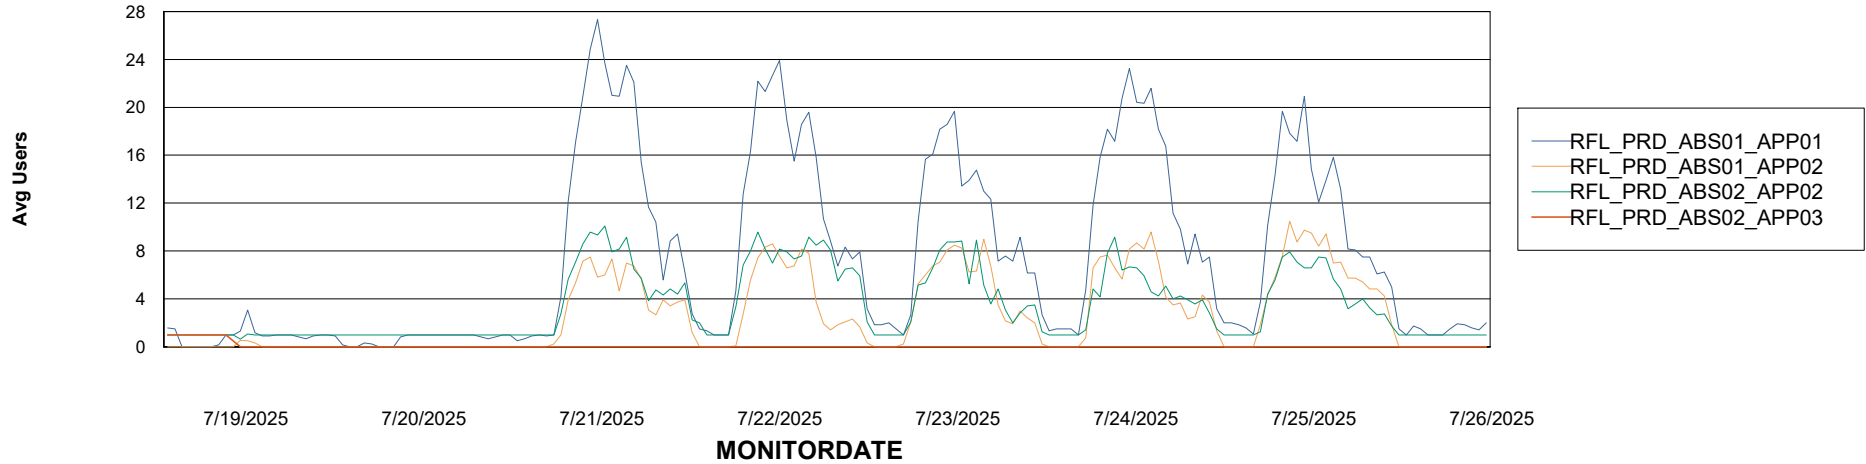

Avg users per day per ABS server