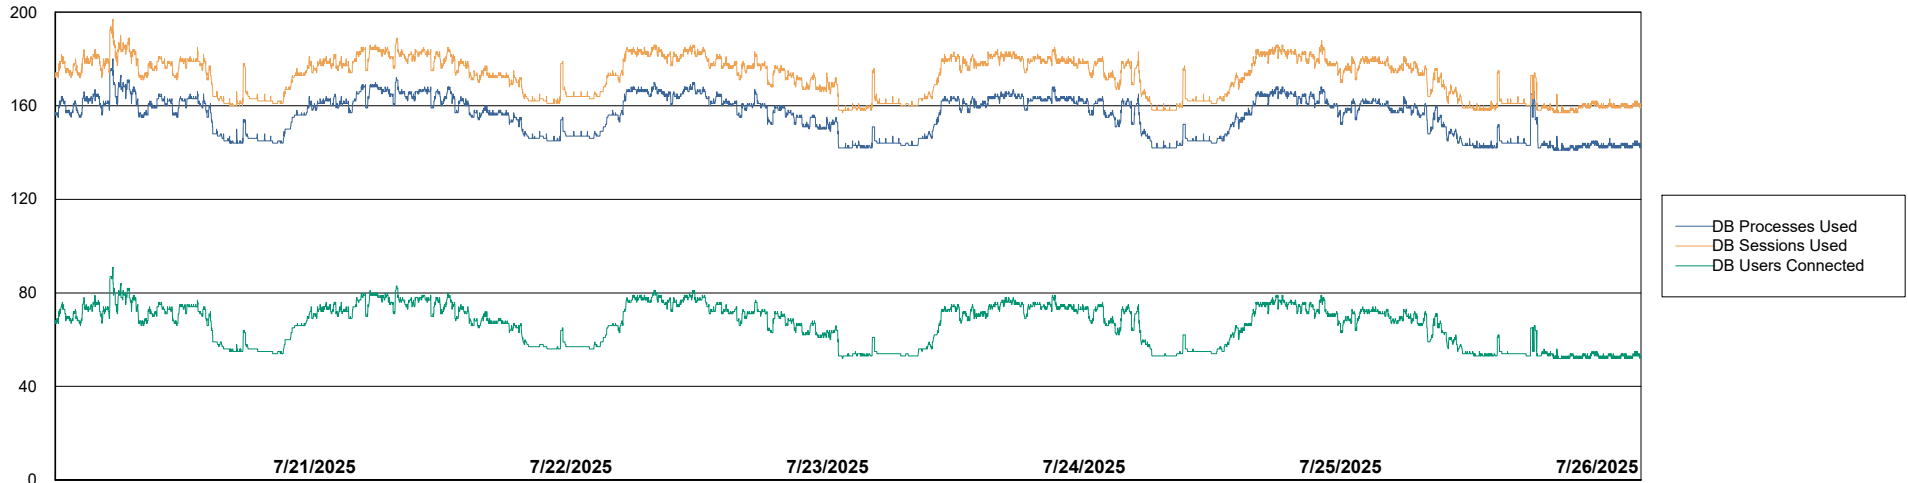

Database Performance RFL_PRD_ABS01_DB