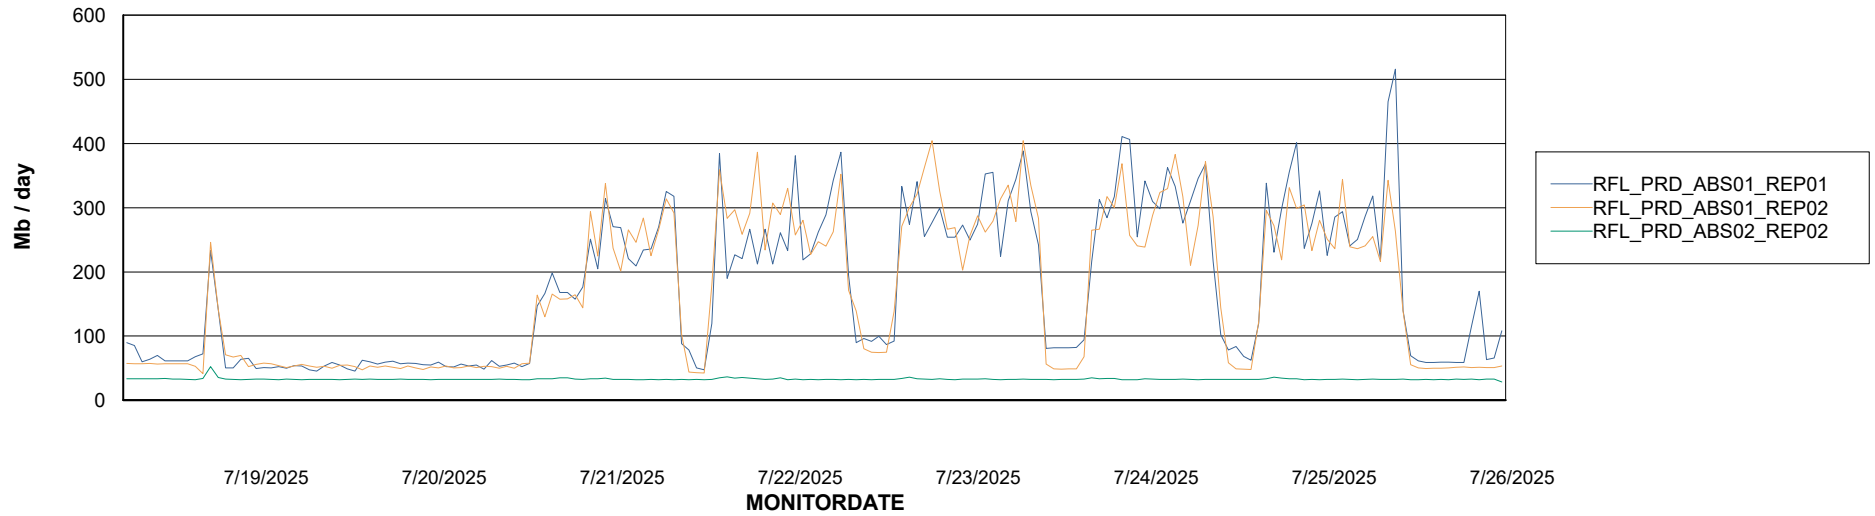

Avg memory used per ABS Server Service

Avg users per day per ABS server

Weekly SLA Customer Report

Customer RFL_Production
Database ID 36

ABSSolute Application ReportServer Services

Avg memory used per ReportServer Service