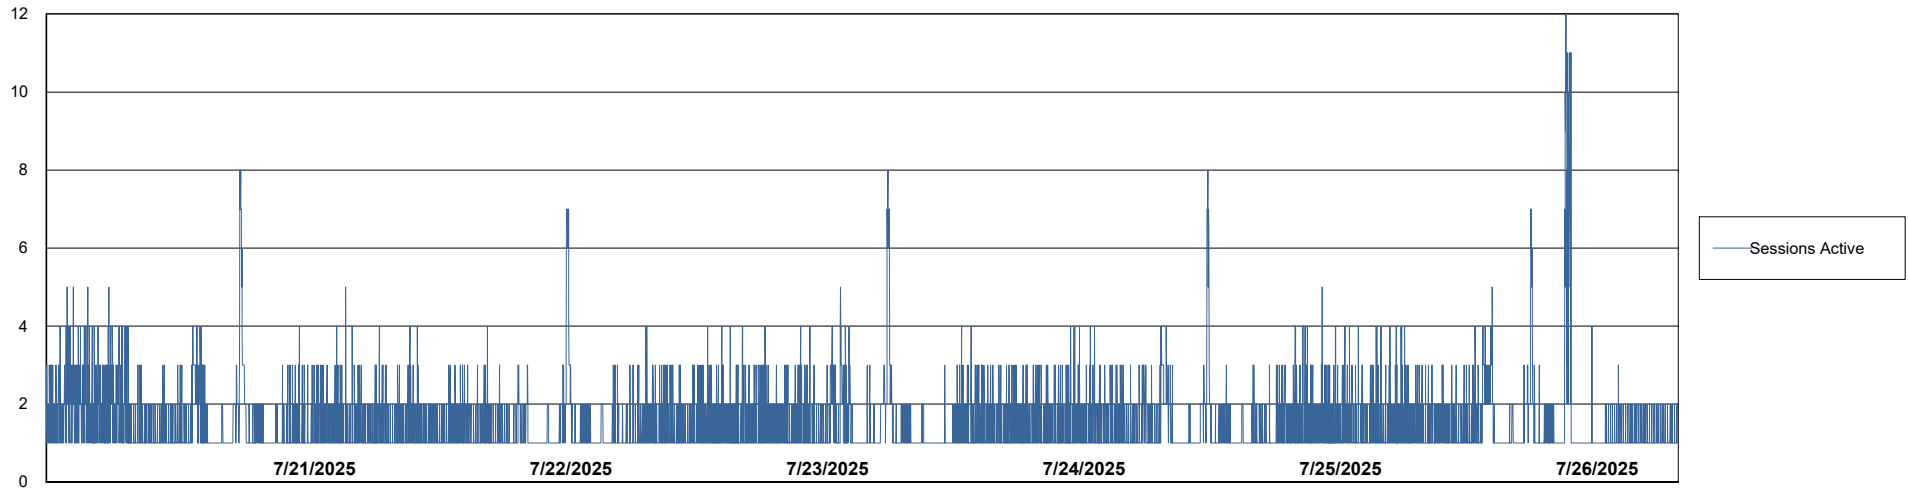

Database Performance RFL_PRD_ABS01_DB