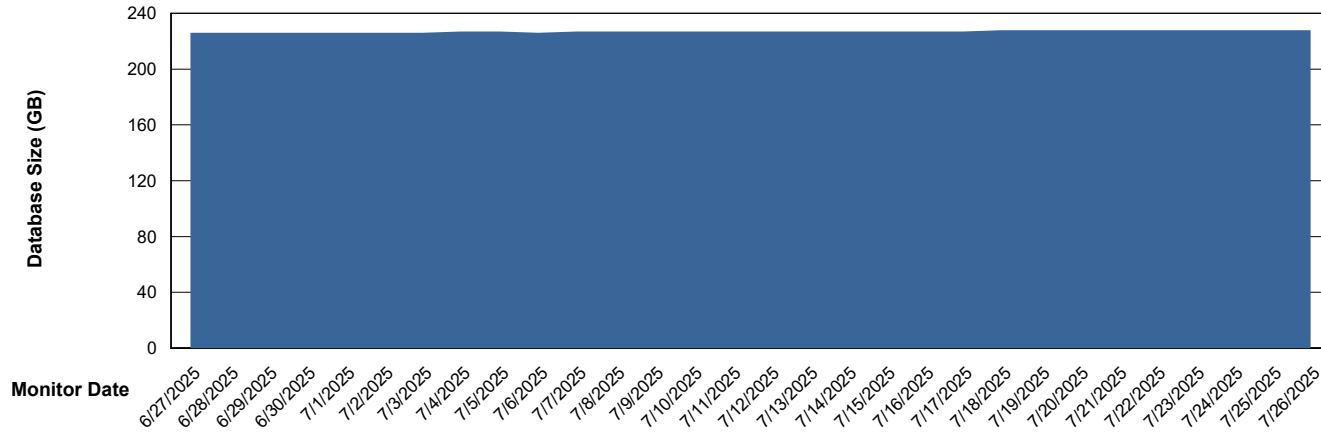

DATABASE SIZE NIX_PRD_ABSBI_ABS1

Database growth over last month