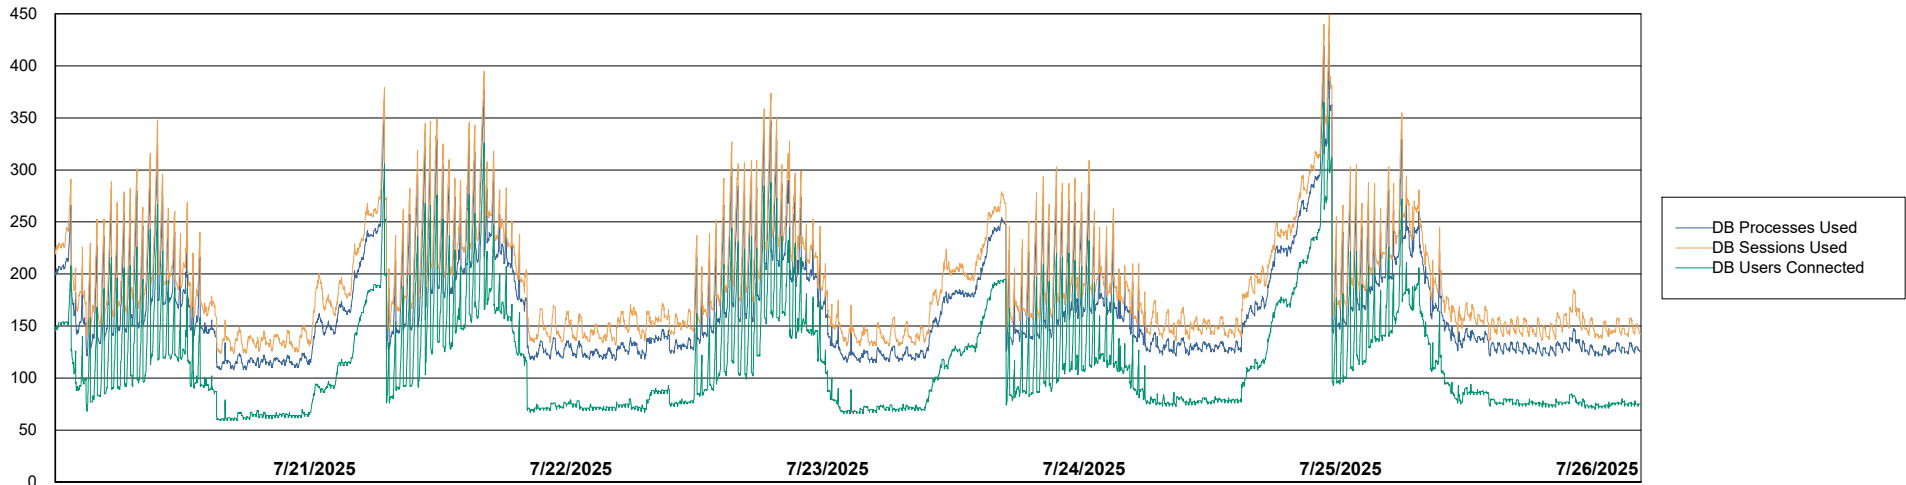

Weekly SLA Customer Report

Customer NIX_Production
Database ID 51

Database Performance NIX_PRD_ABSBI_ABS1

Weekly SLA Customer Report

Customer NIX_Production
Database ID 51

Database Performance NIX_PRD_ABSDB01_ABS1