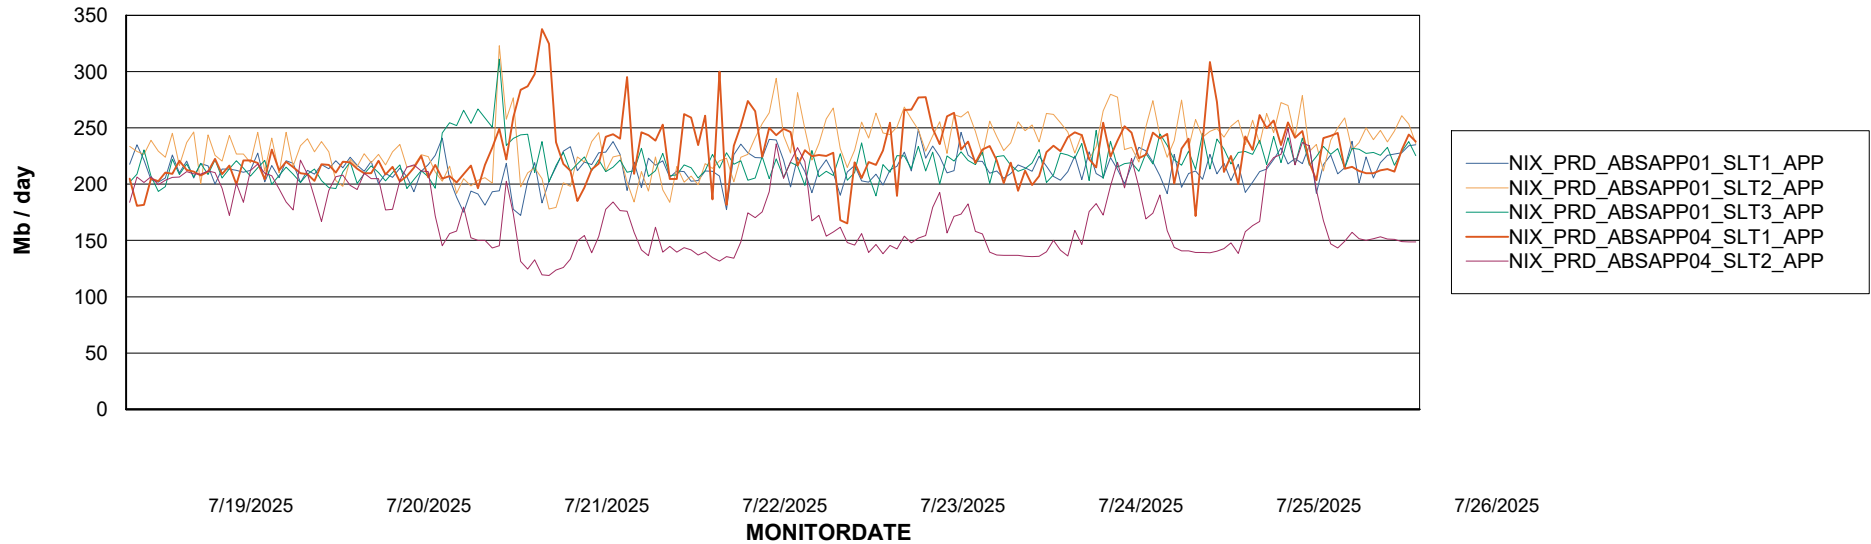

ABSSolute Application Server Services

Avg memory used per ABS Server Service