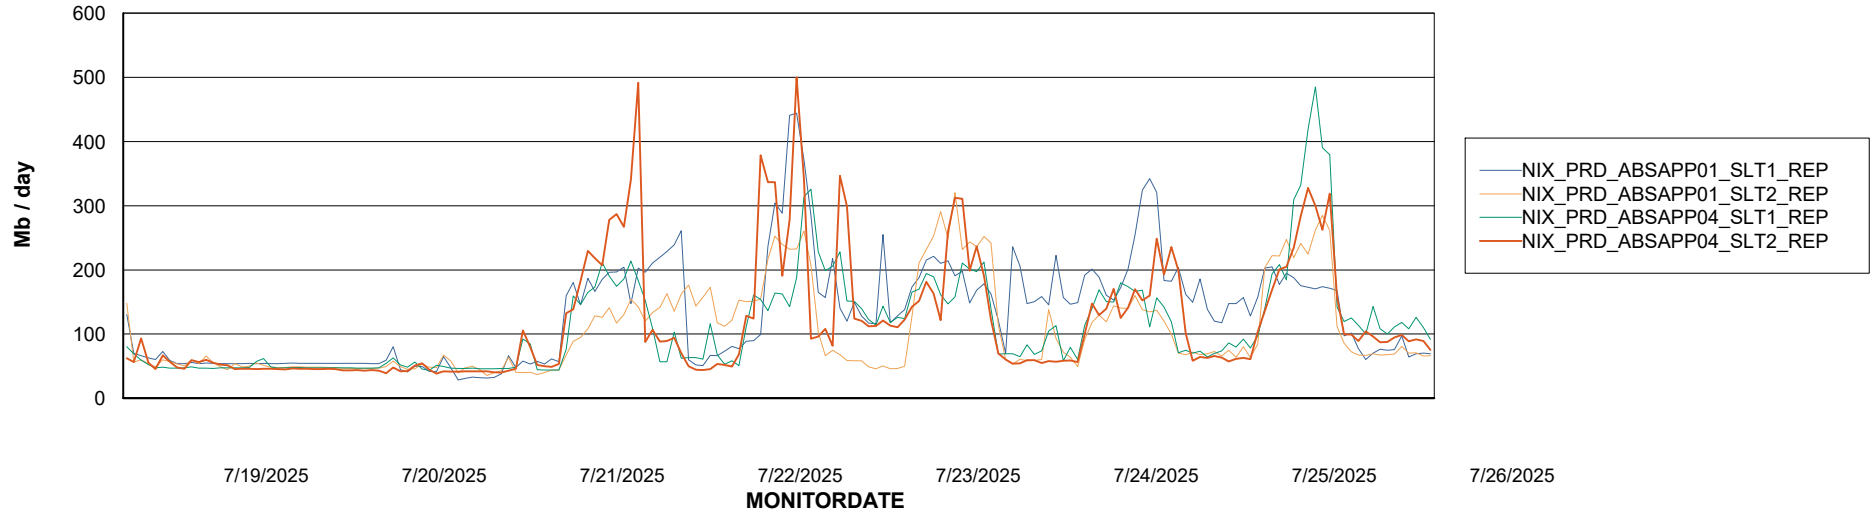

Avg memory used per ABS Server Service

Avg users per day per ABS server

Weekly SLA Customer Report

Customer NIX_Production
Database ID 51

ABSSolute Application ReportServer Services

Avg memory used per ReportServer Service