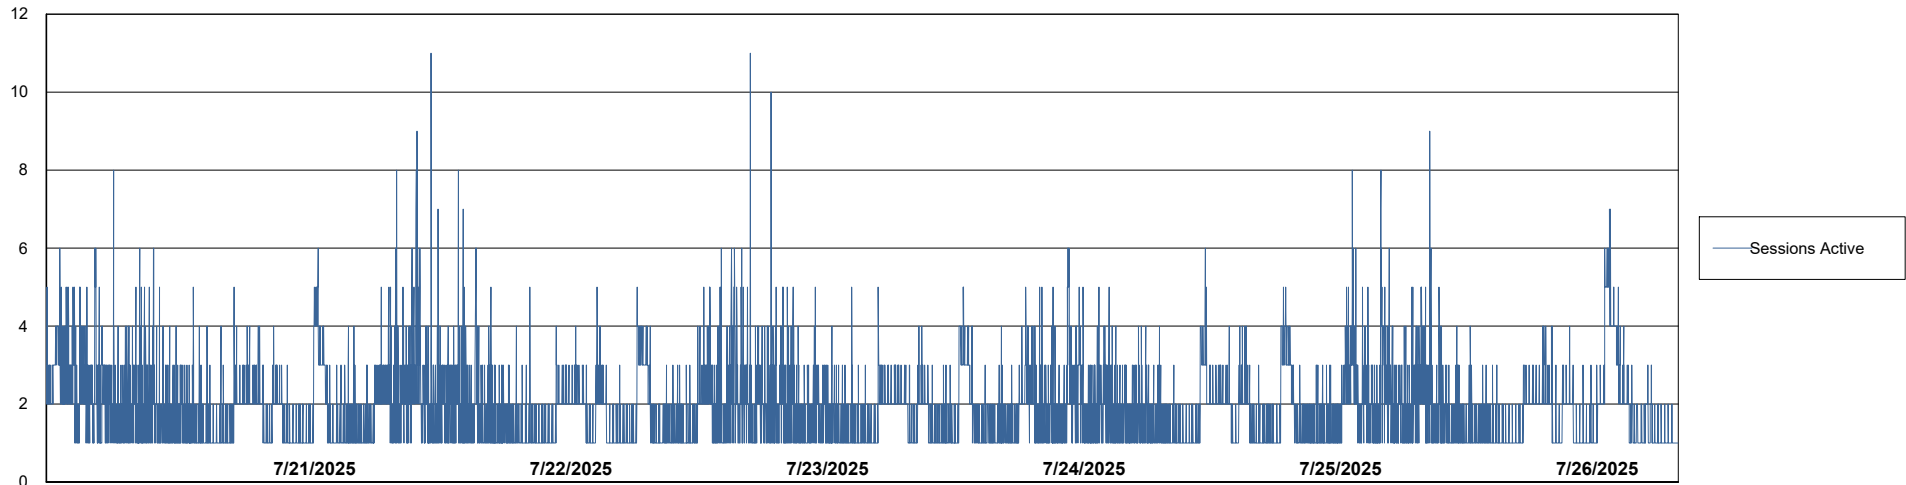

Weekly SLA Customer Report

Customer NIX_Production
Database ID 51

Database Performance NIX_PRD_ABSBI_ABS1

Weekly SLA Customer Report

Customer NIX_Production
Database ID 51

Database Performance NIX_PRD_ABSDB01_ABS1