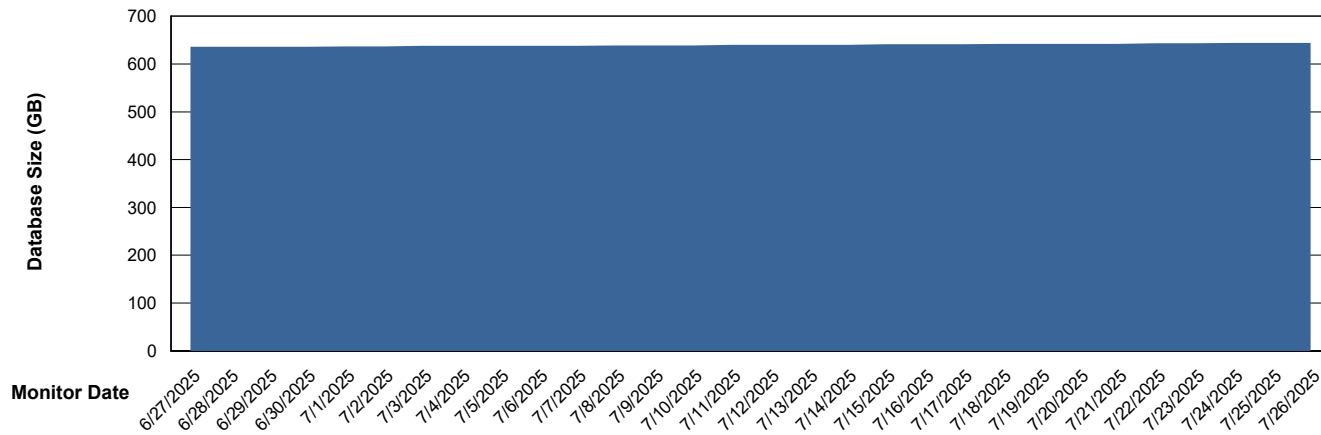

DATABASE SIZE NIX_PRD_ABSDB01_ABS1

Database growth over last month