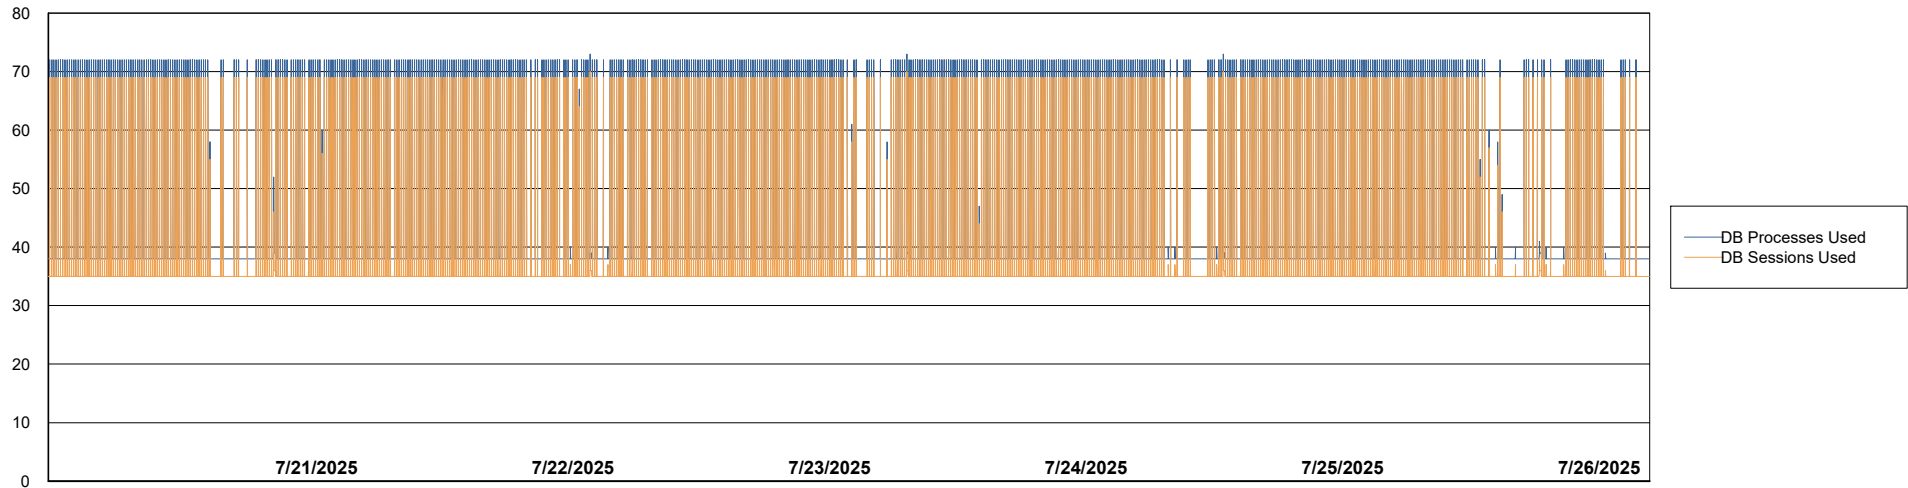

Database Performance NIX_PRD_ABSDB02_HSBABS1

DB Processes Max 300