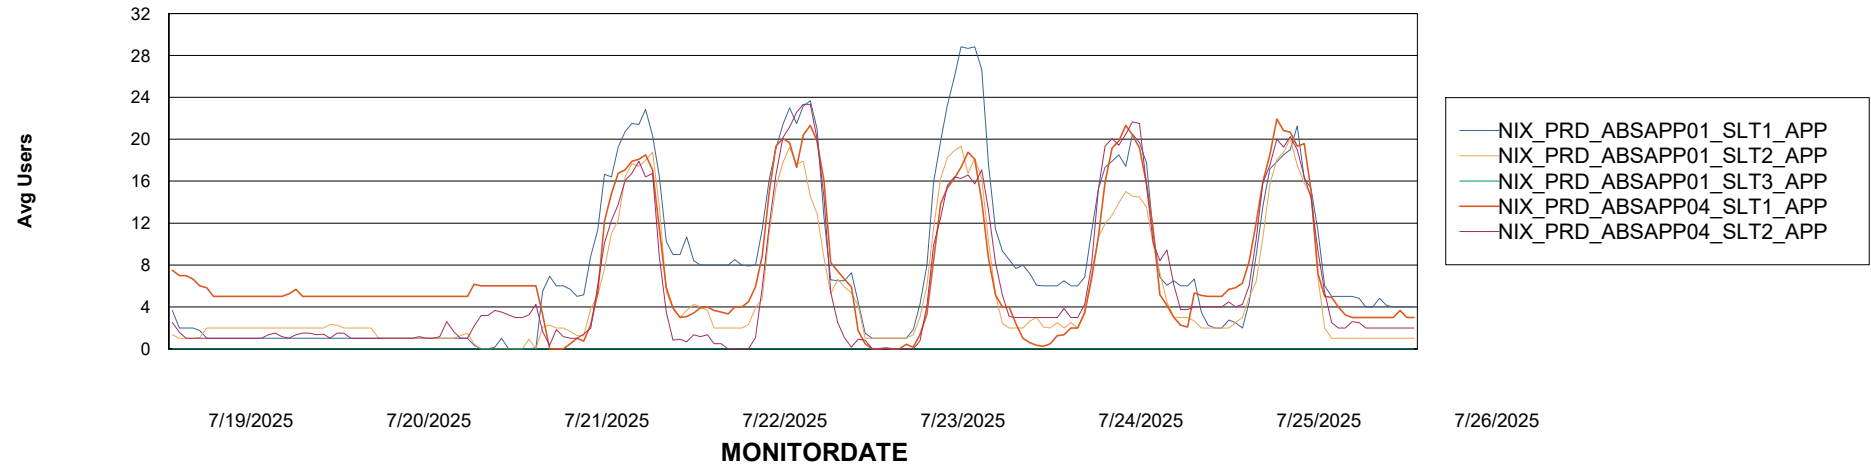

Avg users per day per ABS server