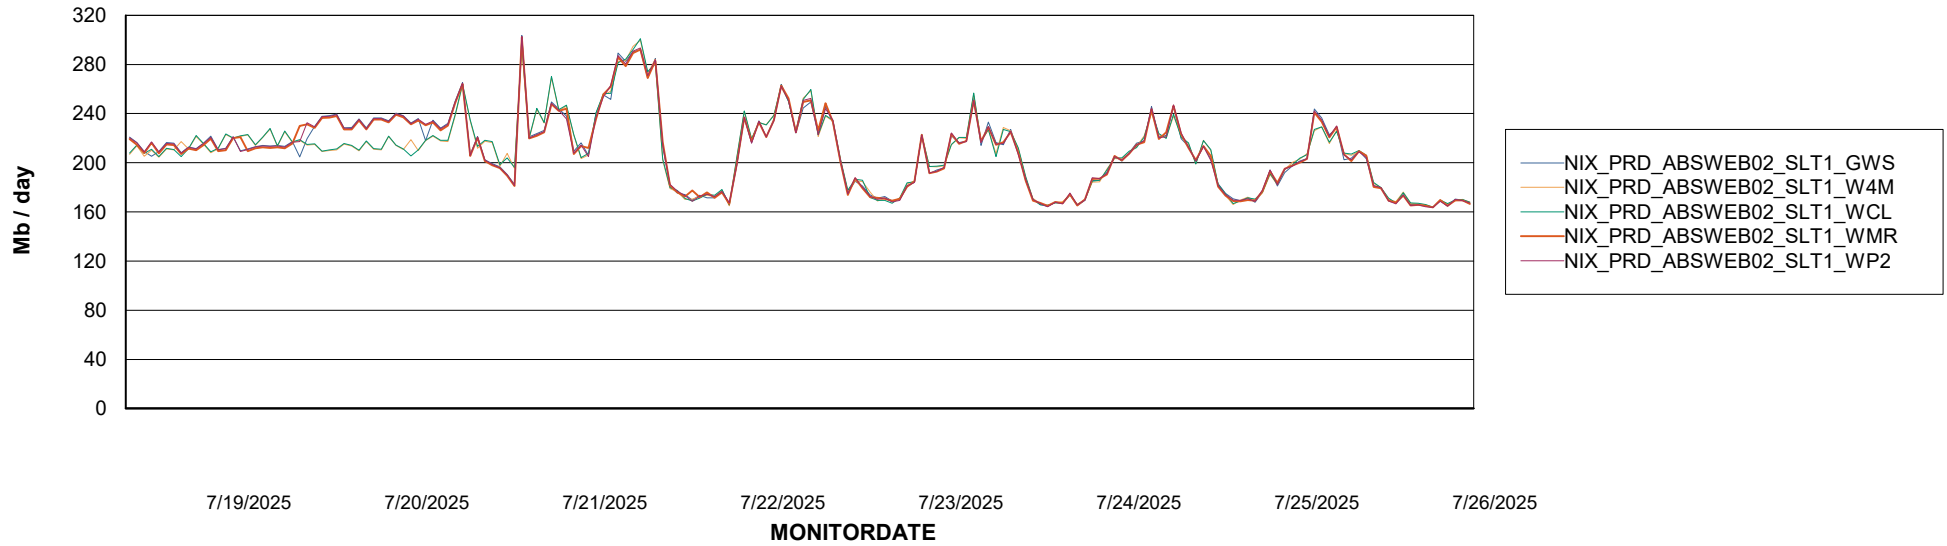

ABSSolute Web Component Services

Avg memory used per ABS Web component