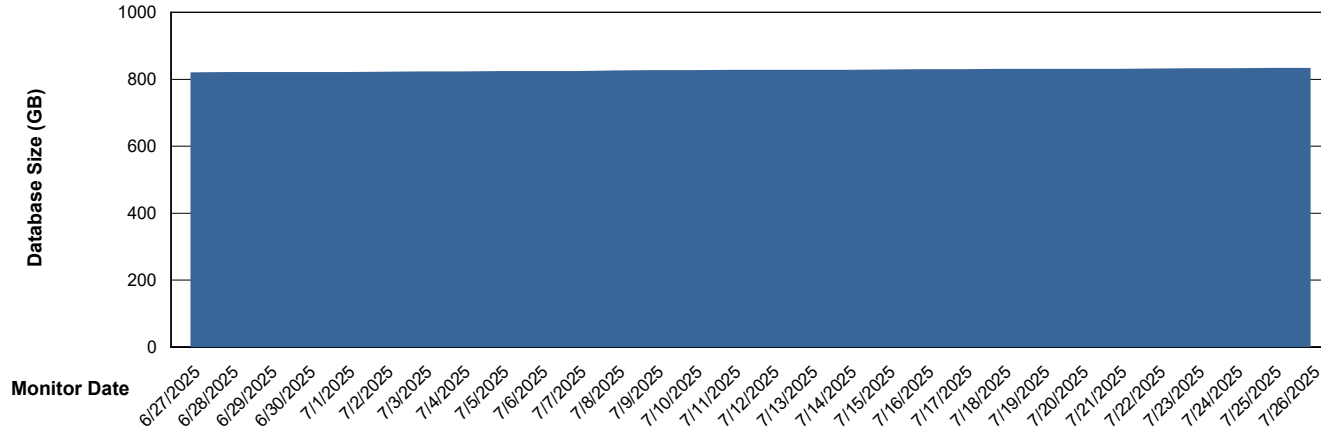

DATABASE SIZE LTS_PRD_CLSABSBI01_ABS1

Database growth over last month