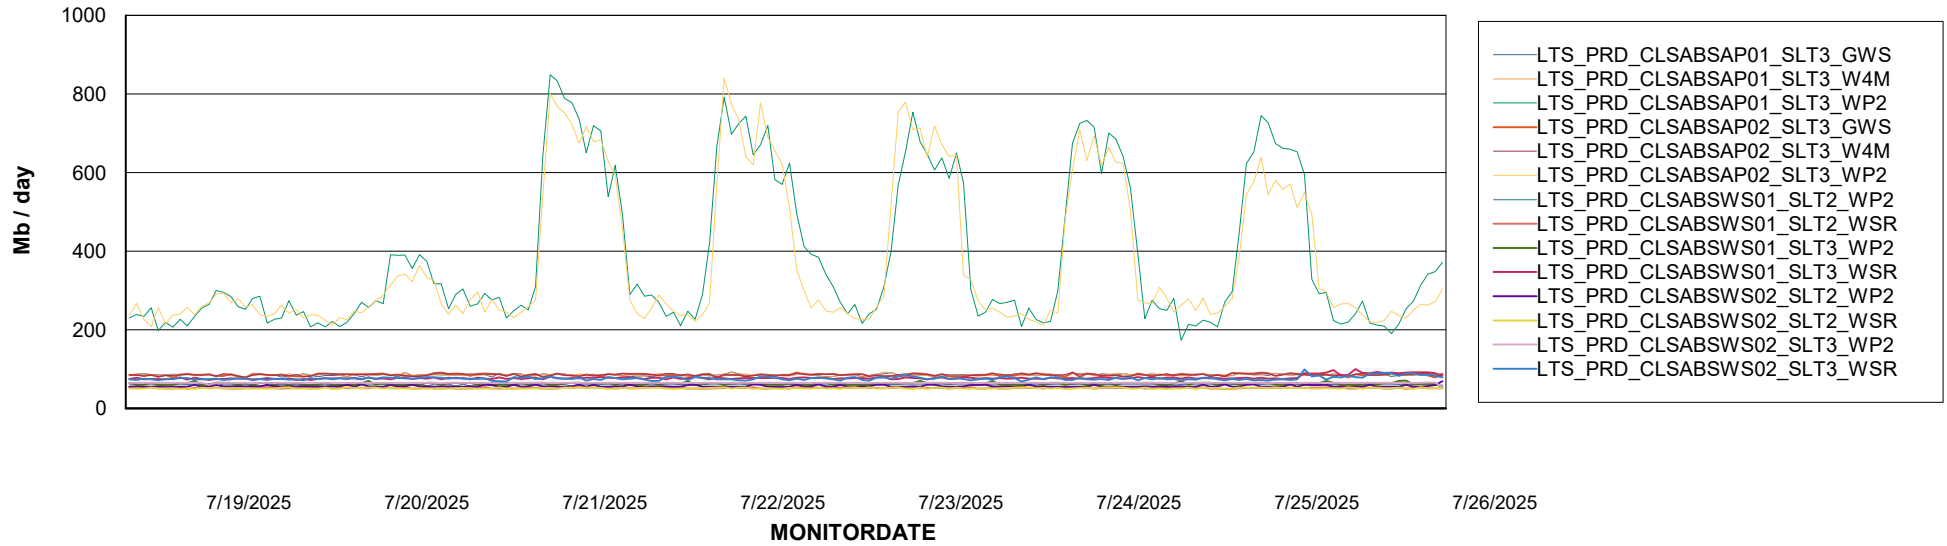

ABSSolute Web Component Services

Avg memory used per ABS Web component