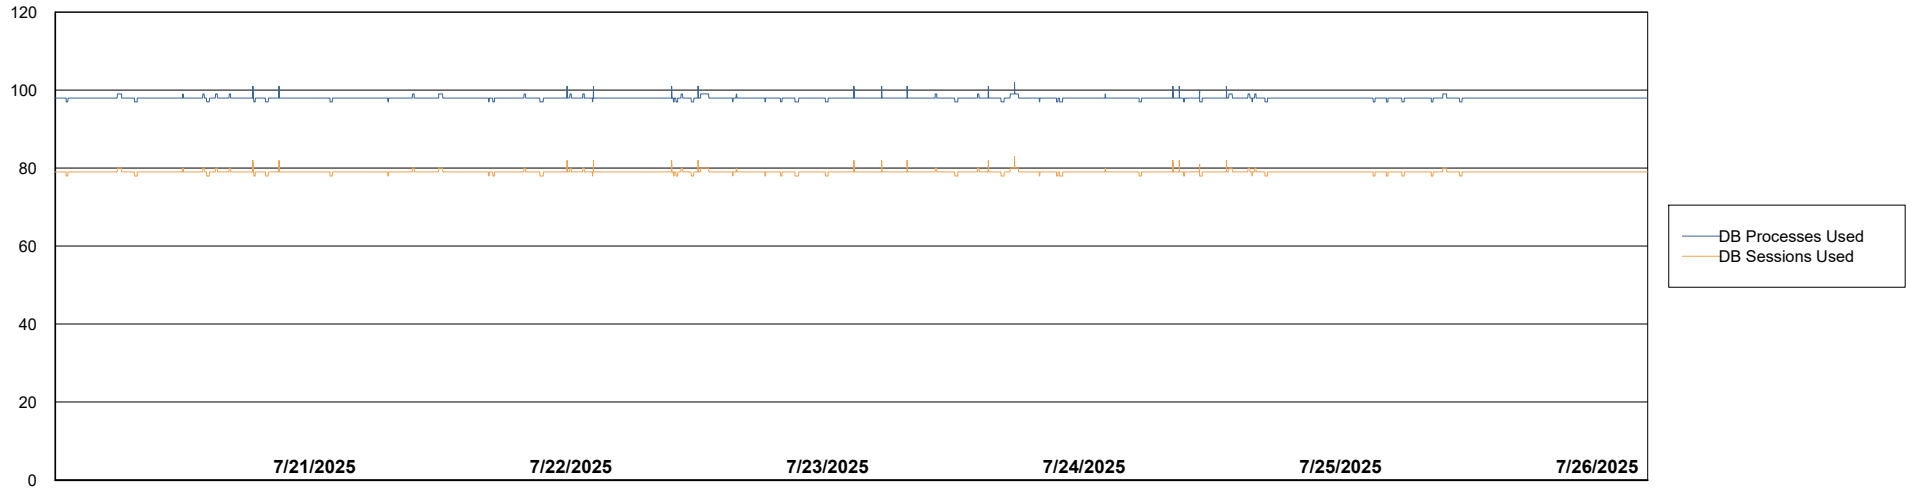

Database Performance LTS_PRD_CLSABSDB02_HSBABS1

DB Processes Max 0
DB Processes Max 1,000
DB Processes Max 4