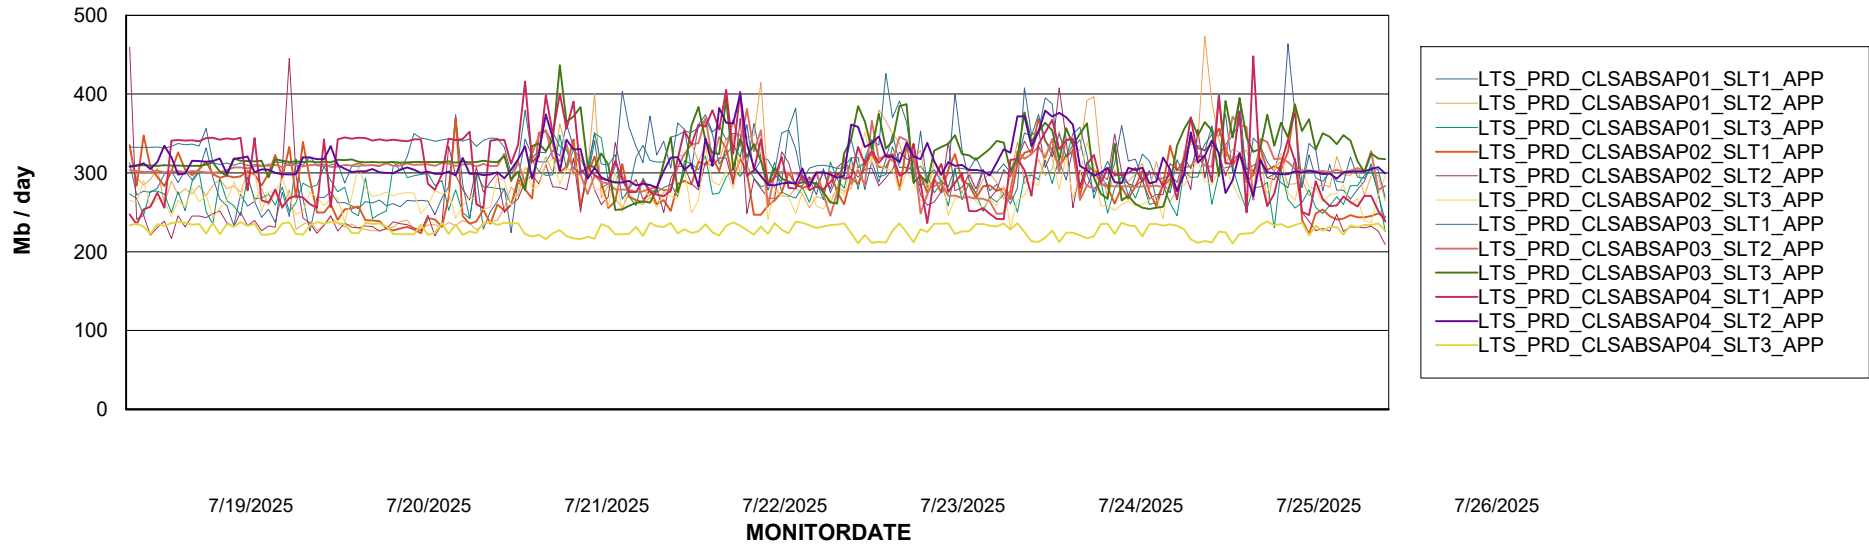

ABSSolute Application Server Services

Avg memory used per ABS Server Service