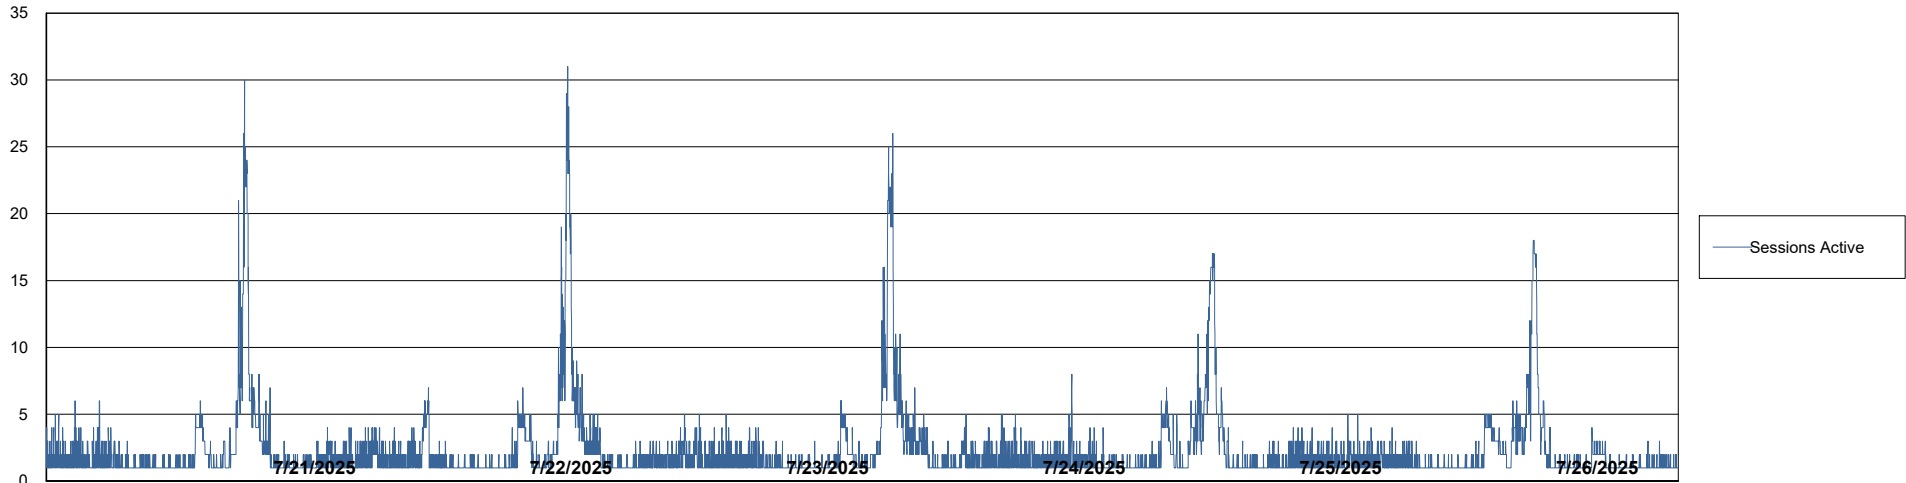

Weekly SLA Customer Report

Customer LTS(CleanLease)_Production
Database ID 126

Database Performance LTS_PRD_CLSABSBI01_ABS1

Weekly SLA Customer Report

Customer LTS(CleanLease)_Production
Database ID 126

Database Performance LTS_PRD_CLSABSD01_ABS1