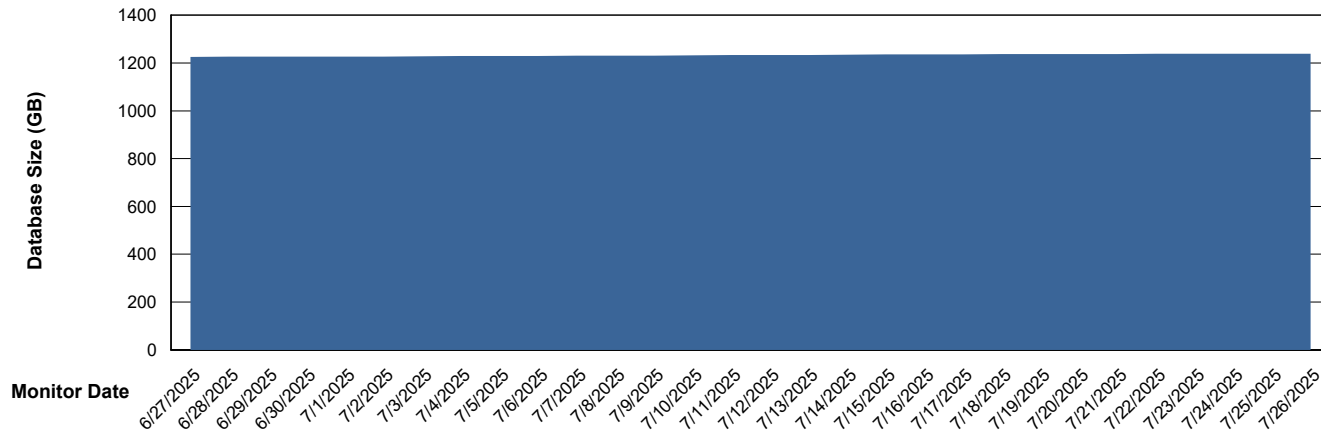

Customer LTS(CleanLease)_Production
Database ID 126

DATABASE SIZE LTS_PRD_CLSABSBI01_ABS1

Database growth over last month

DATABASE SIZE LTS_PRD_CLSABSDB01_ABS1

Database growth over last month

Weekly SLA Customer Report