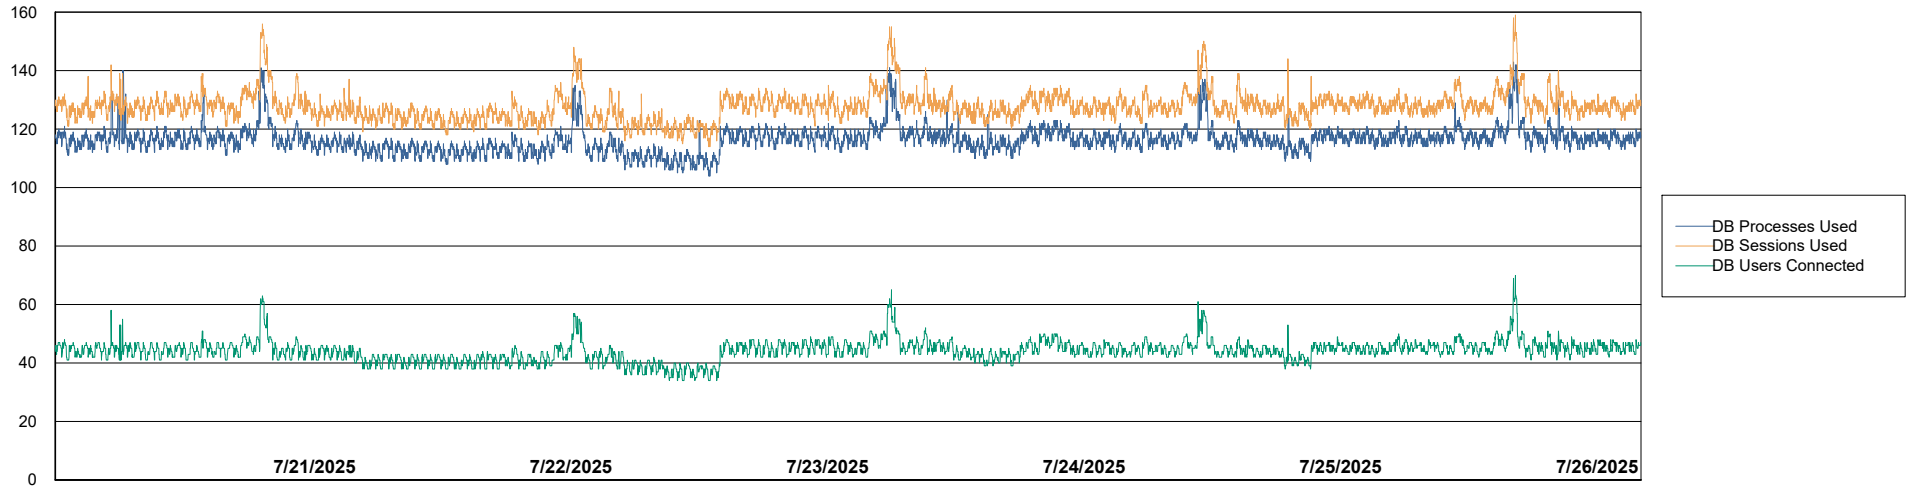

Database Performance LTS_PRD_CLSABSBI01_ABS1