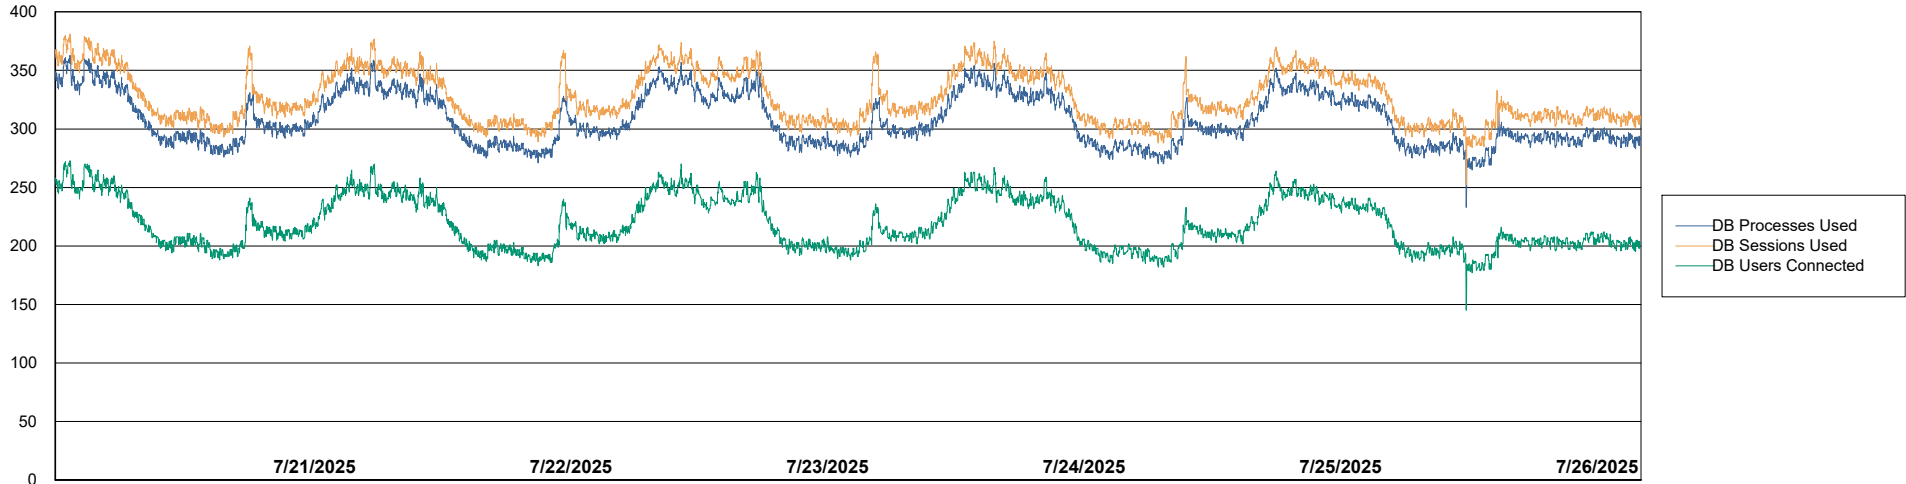

Weekly SLA Customer Report

Customer LTS(CleanLease)_Production
Database ID 126

Database Performance LTS_PRD_CLSABSBI01_ABS1

Weekly SLA Customer Report

Customer LTS(CleanLease)_Production
Database ID 126

Database Performance LTS_PRD_CLSABSD01_ABS1