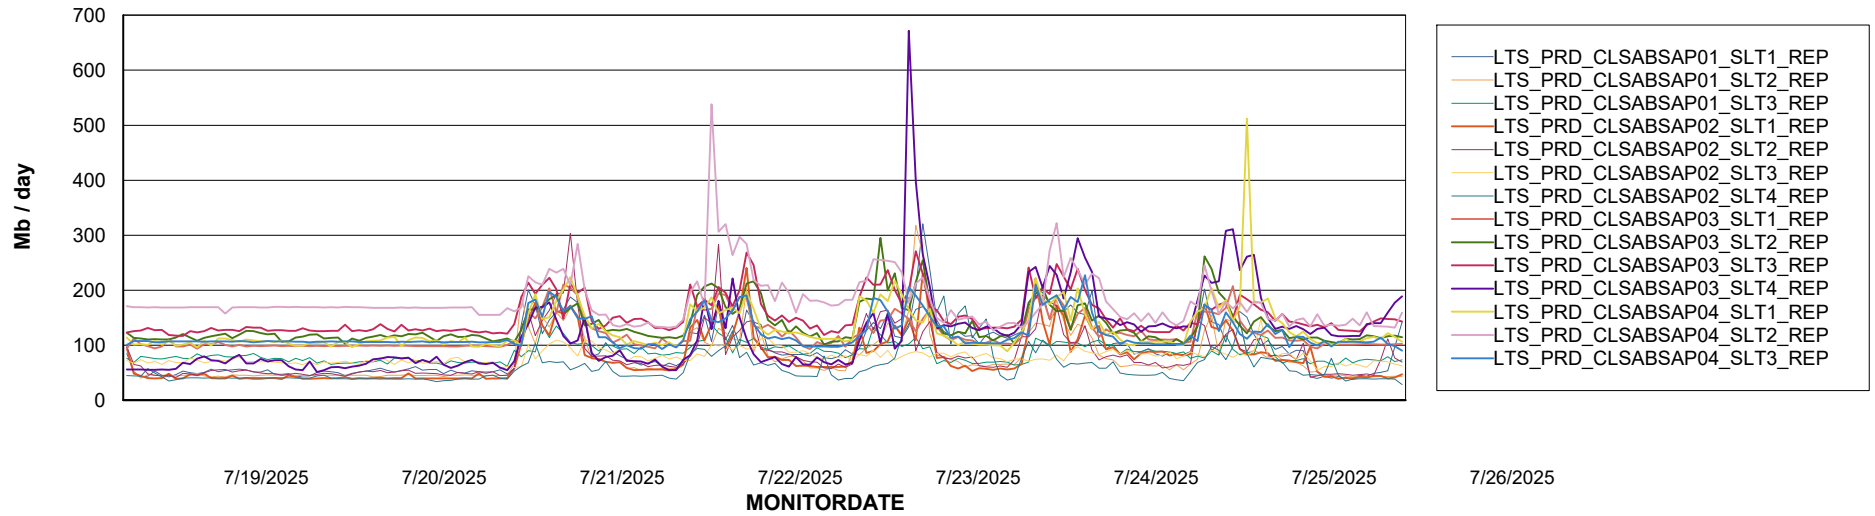

ABSSolute Application ReportServer Services

Avg memory used per ReportServer Service