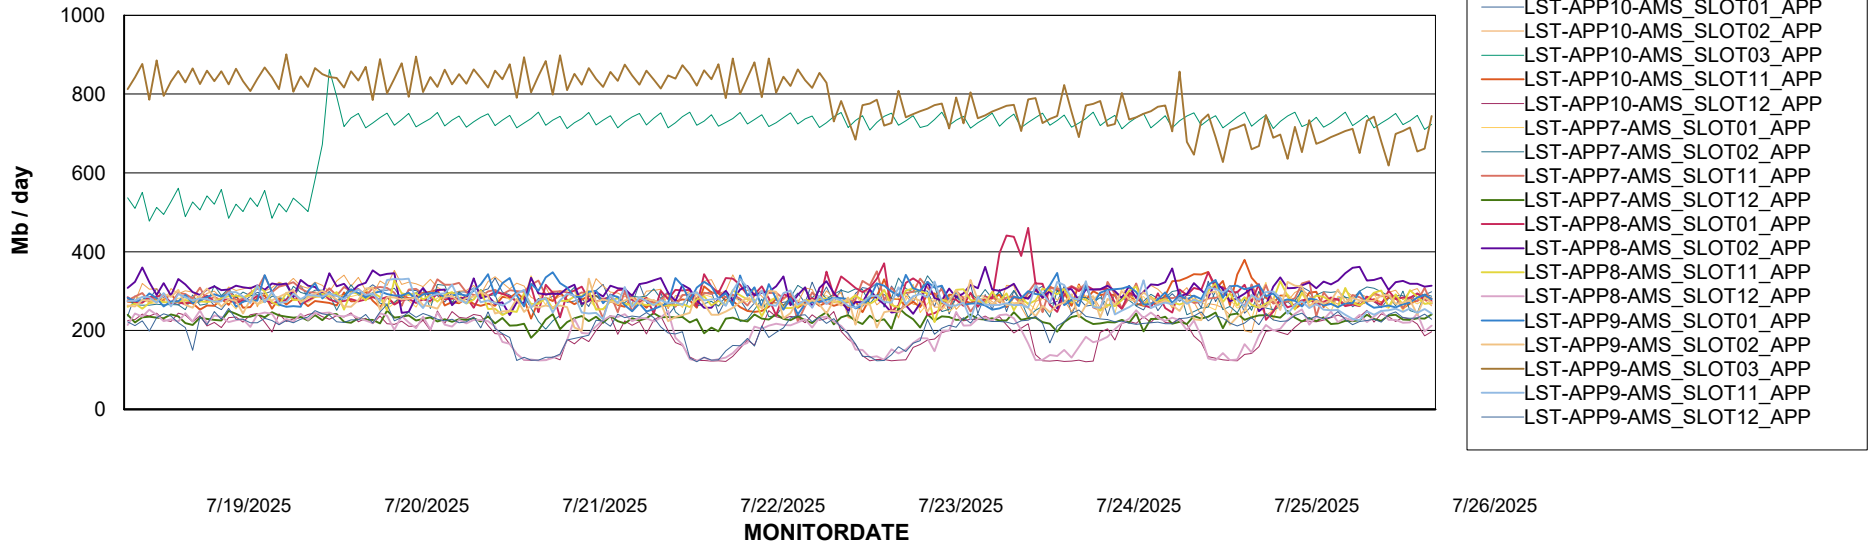

ABSSolute Application Server Services

Avg memory used per ABS Server Service