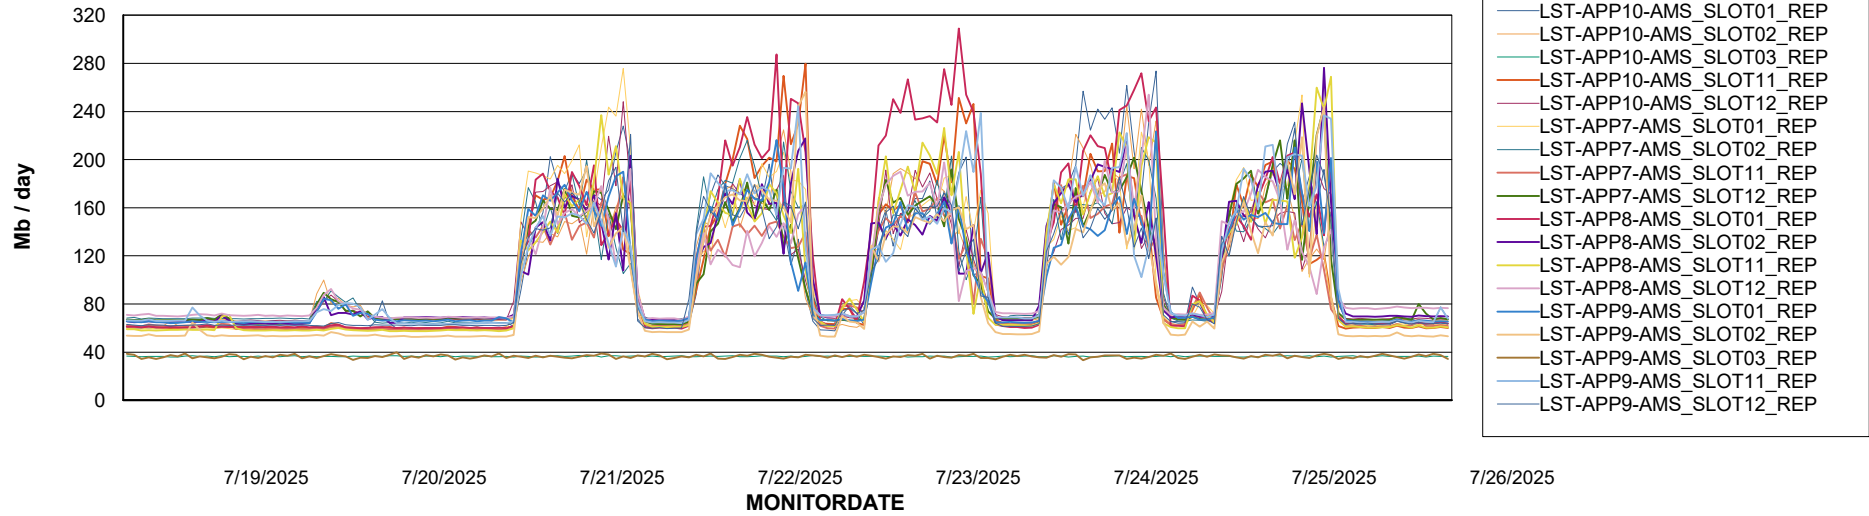

ABSSolute Application ReportServer Services

Avg memory used per ReportServer Service