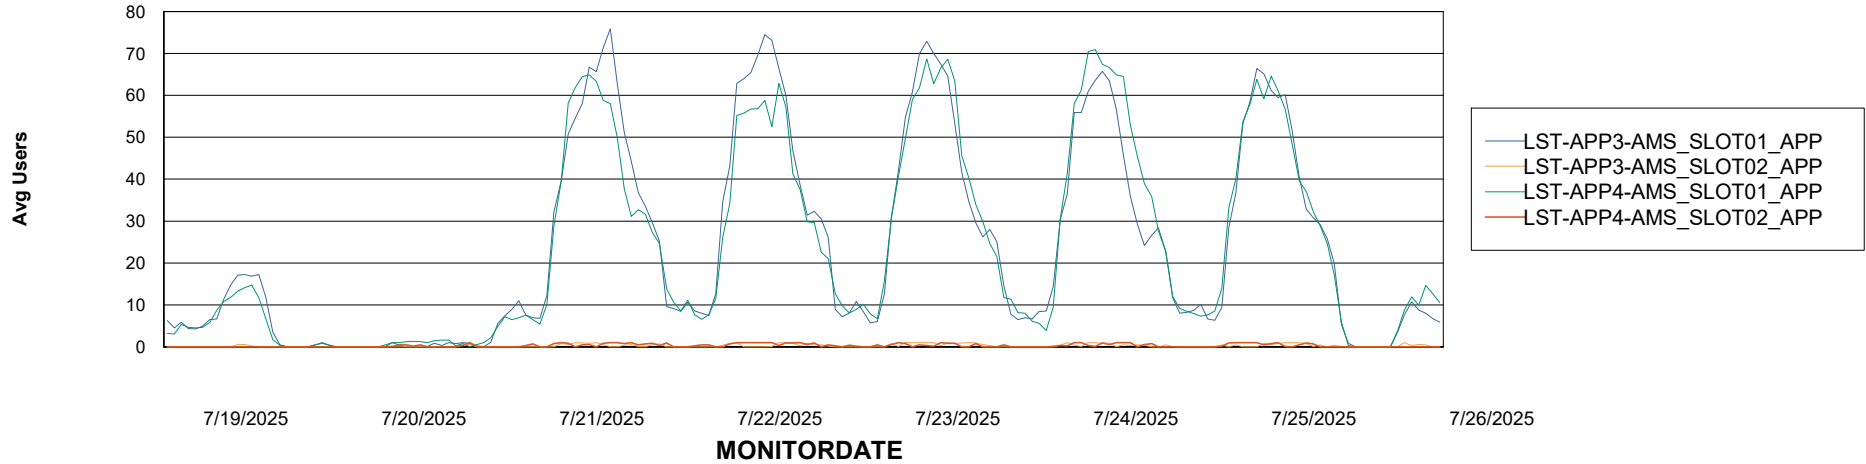

Weekly SLA Customer Report

Customer LST OCI AMS Production ABSME
Database ID 213

ABSSolute Application Server Services

Avg memory used per ABS Server Service

Avg users per day per ABS server

Weekly SLA Customer Report