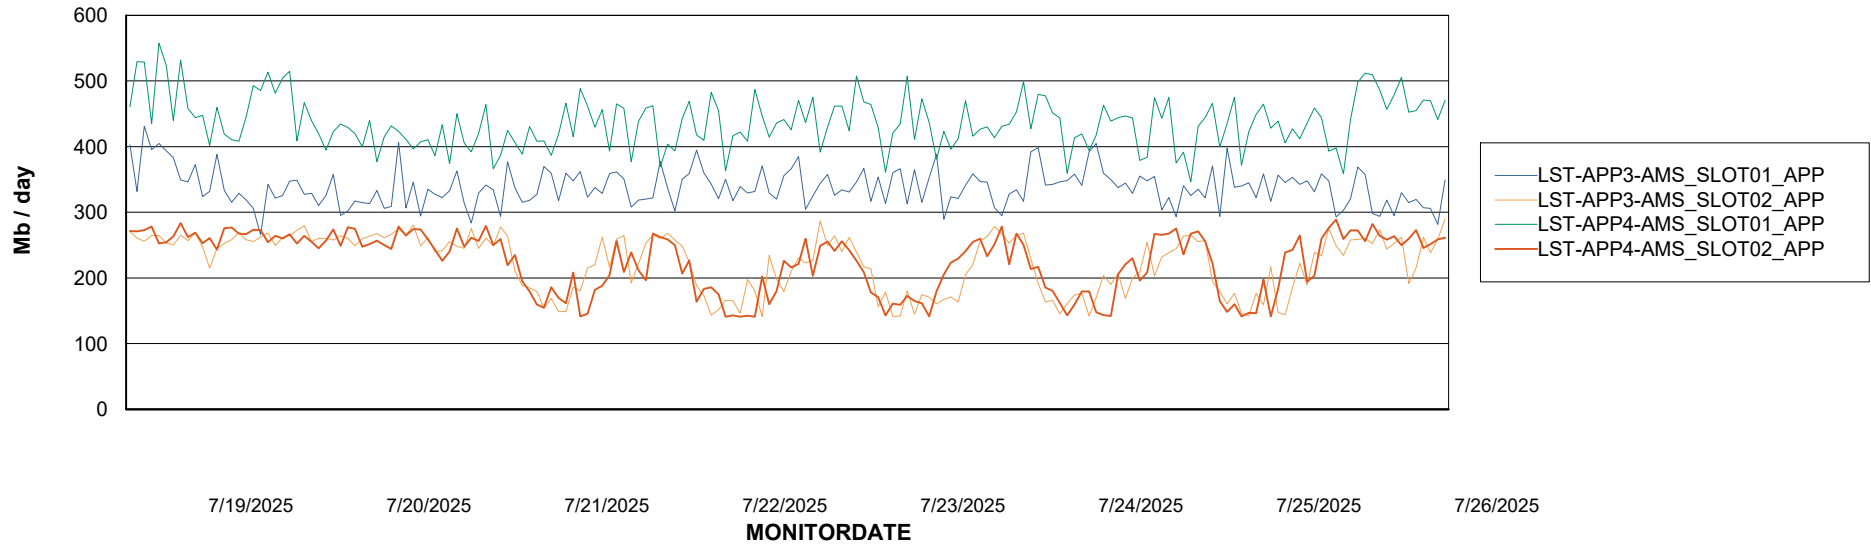

ABSSolute Application Server Services

Avg memory used per ABS Server Service