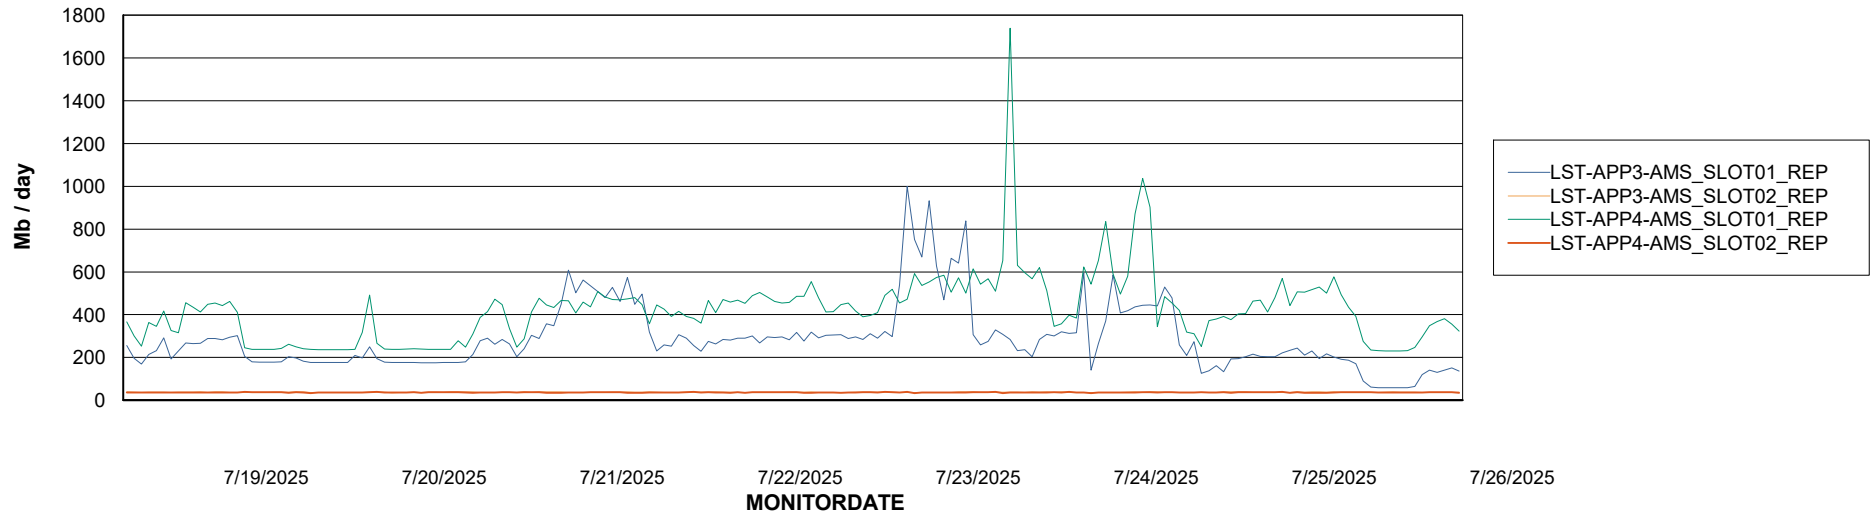

ABSSolute Application ReportServer Services

Avg memory used per ReportServer Service