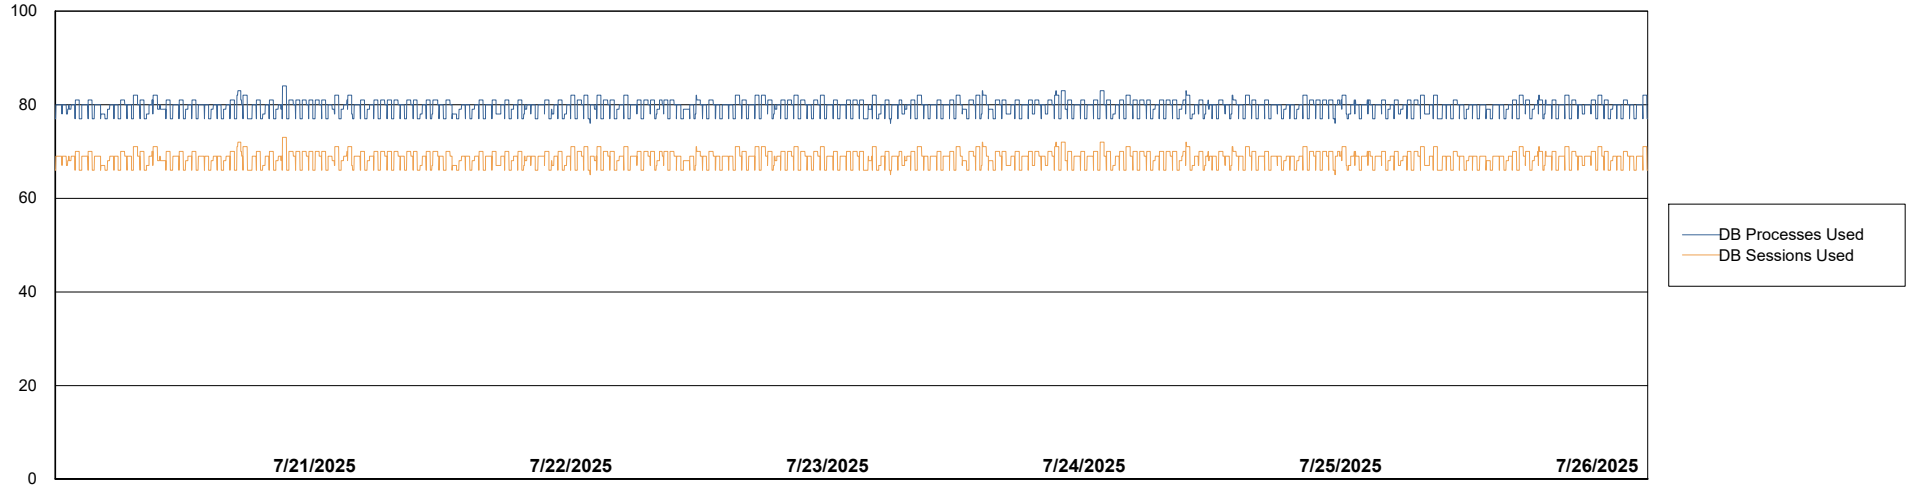

Database Performance LST-DBS4-AMS_DB_HSBABSME

DB Processes Max 0
DB Processes Max 1,000