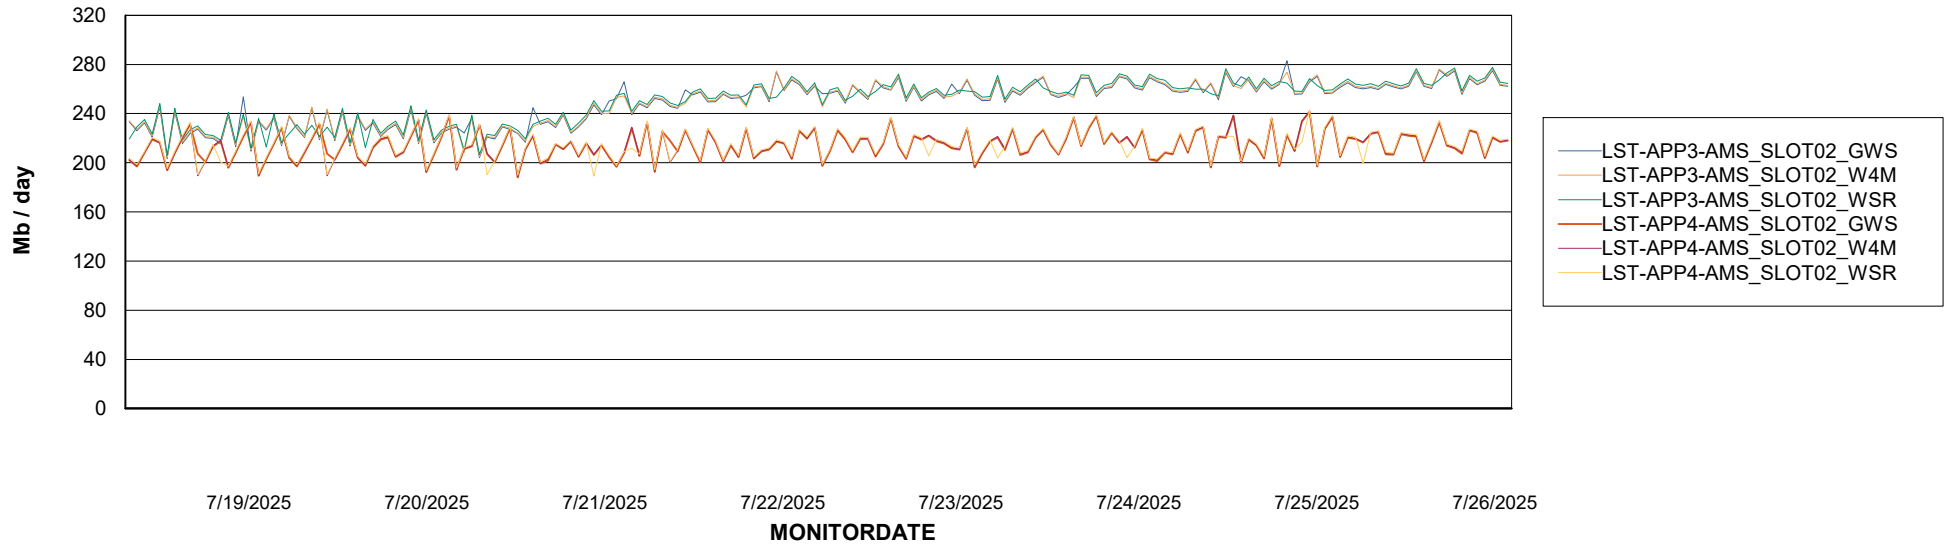

ABSSolute Web Component Services

Avg memory used per ABS Web component