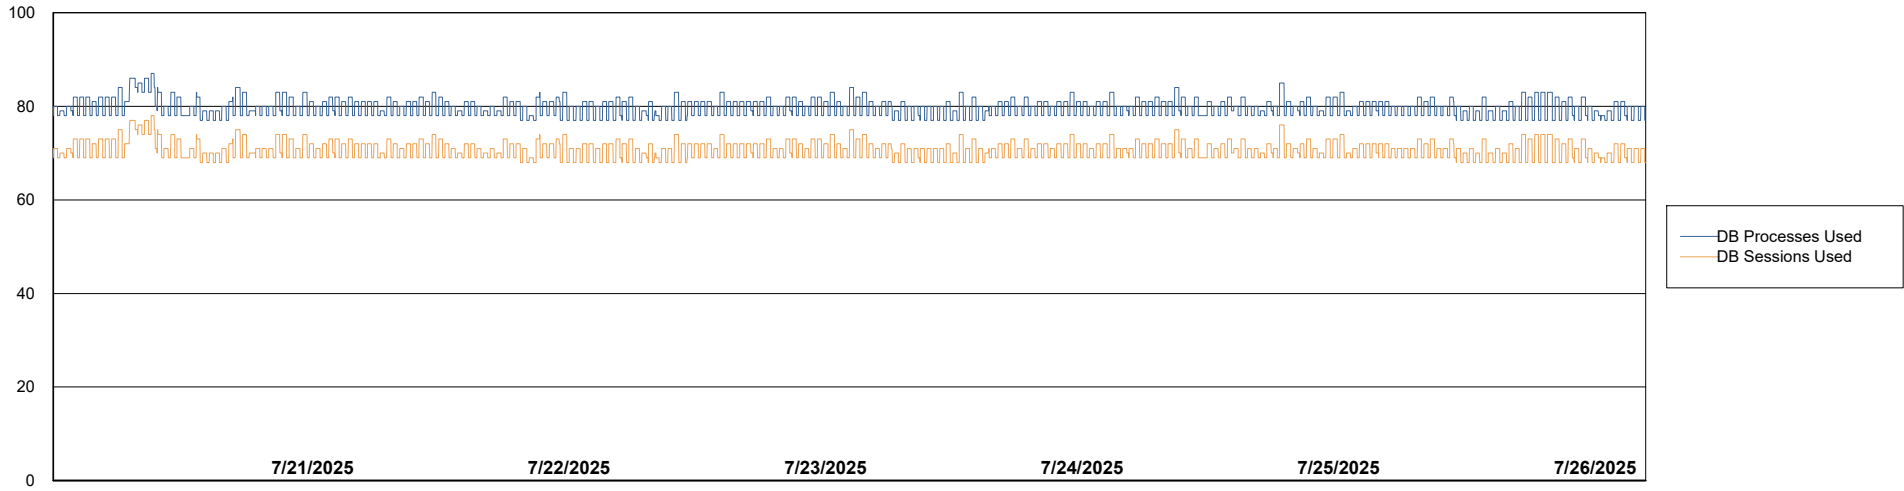

Database Performance LST-DBS3-AMS_DB_HSBME2

DB Processes Max 1,000

DB Processes Max 0