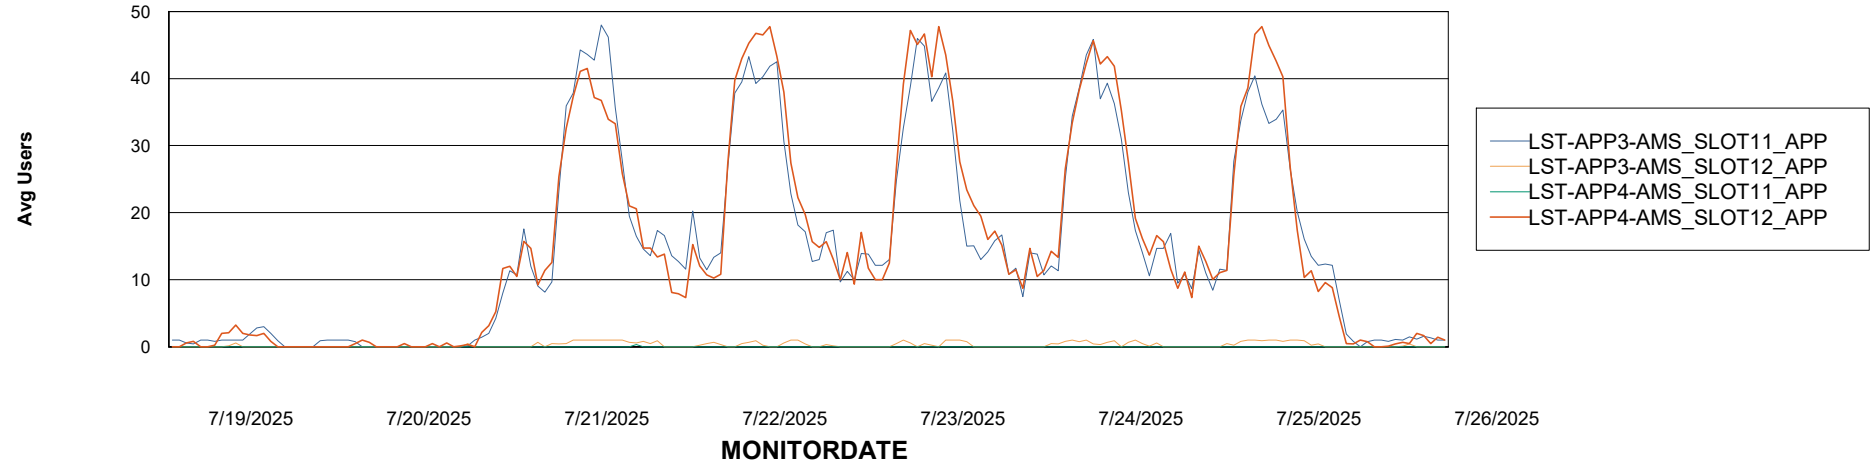

Weekly SLA Customer Report

Customer LST OCI AMS Production ABSME2
Database ID 211

ABSSolute Application Server Services

Avg memory used per ABS Server Service

Avg users per day per ABS server

Weekly SLA Customer Report