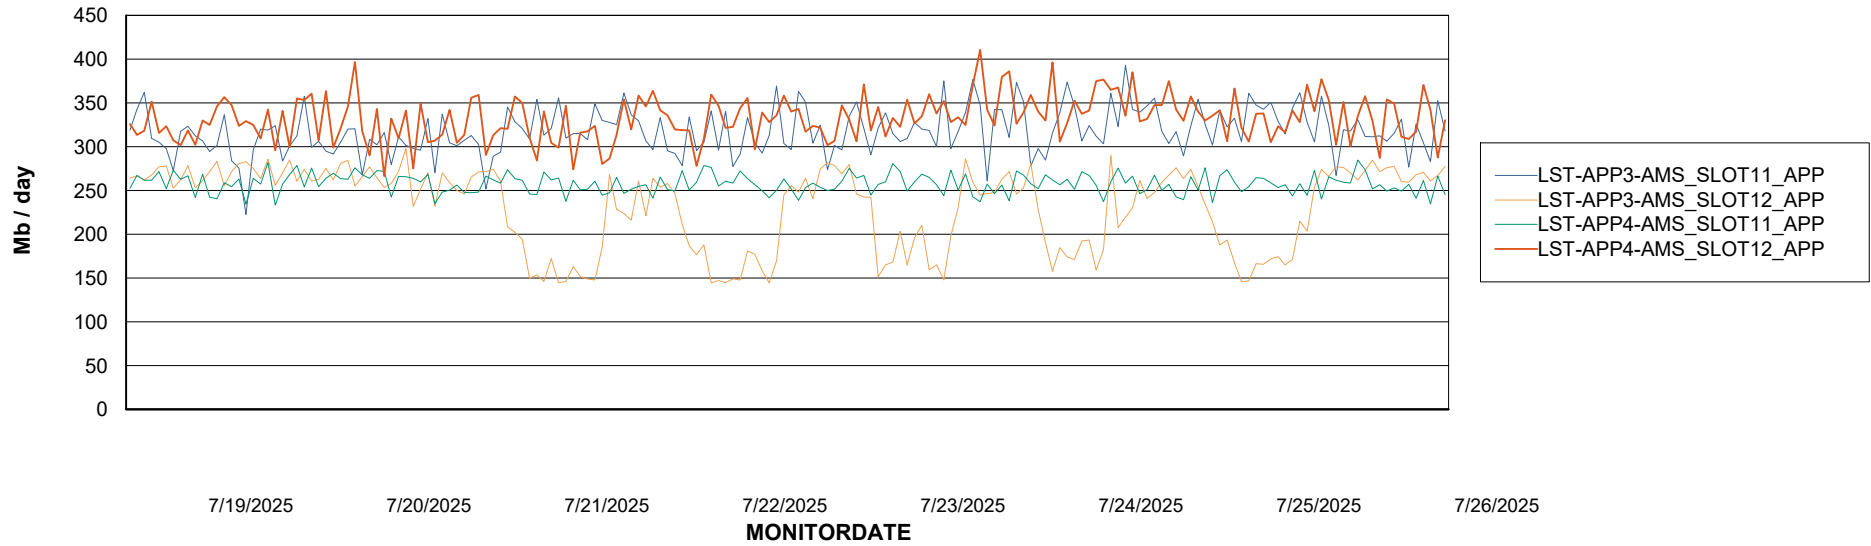

ABSSolute Application Server Services

Avg memory used per ABS Server Service