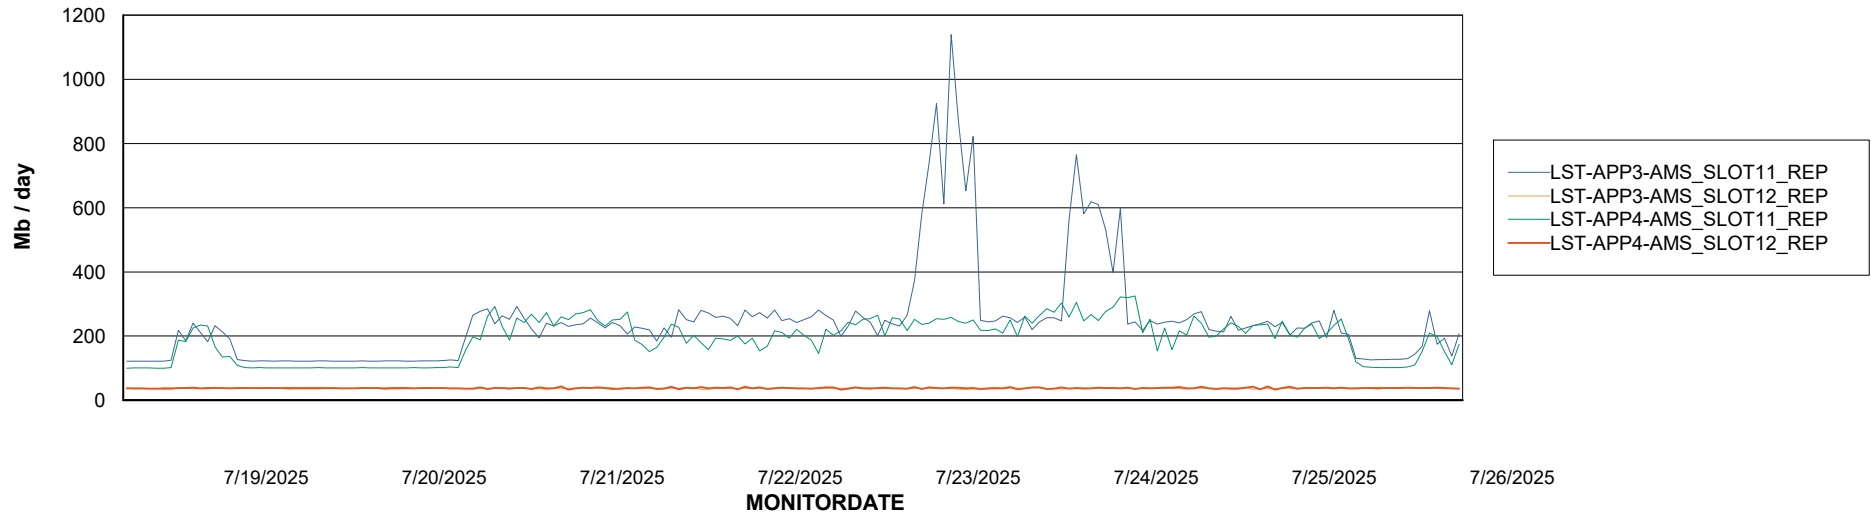

ABSSolute Application ReportServer Services

Avg memory used per ReportServer Service