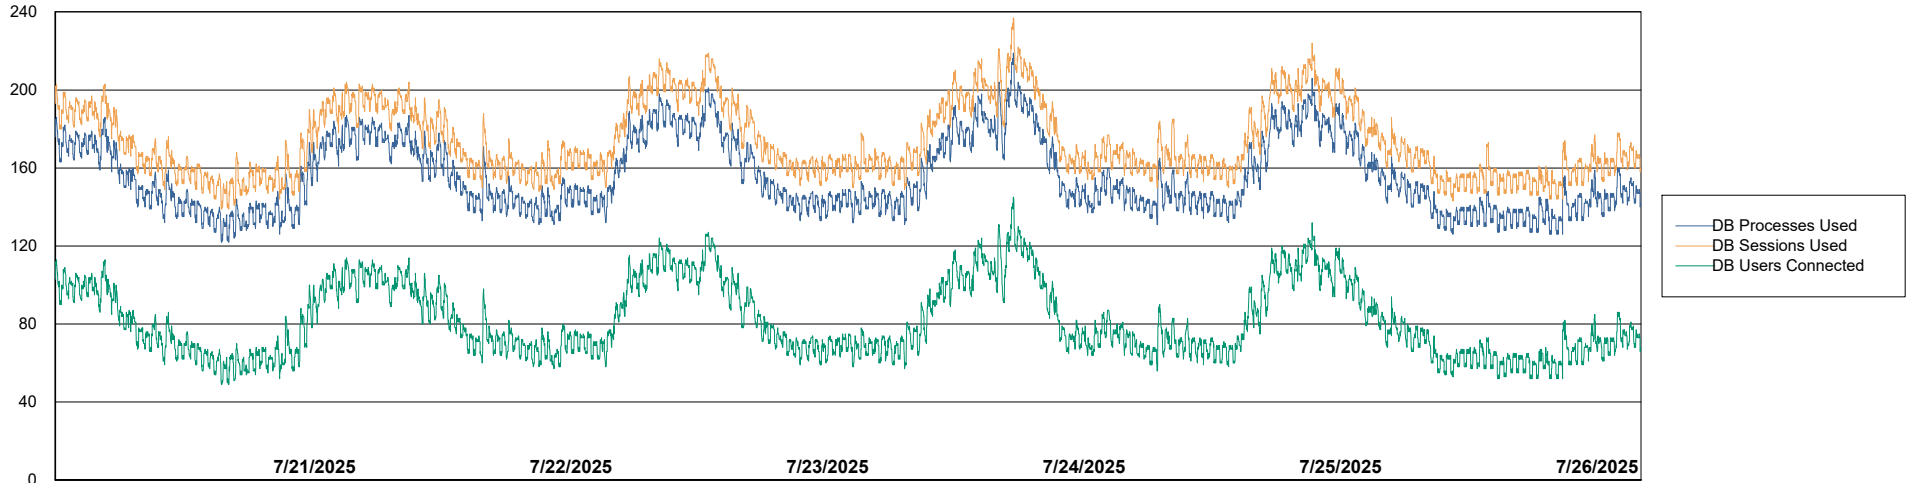

Database Performance LST-DBS4-AMS_DB_ABSME2