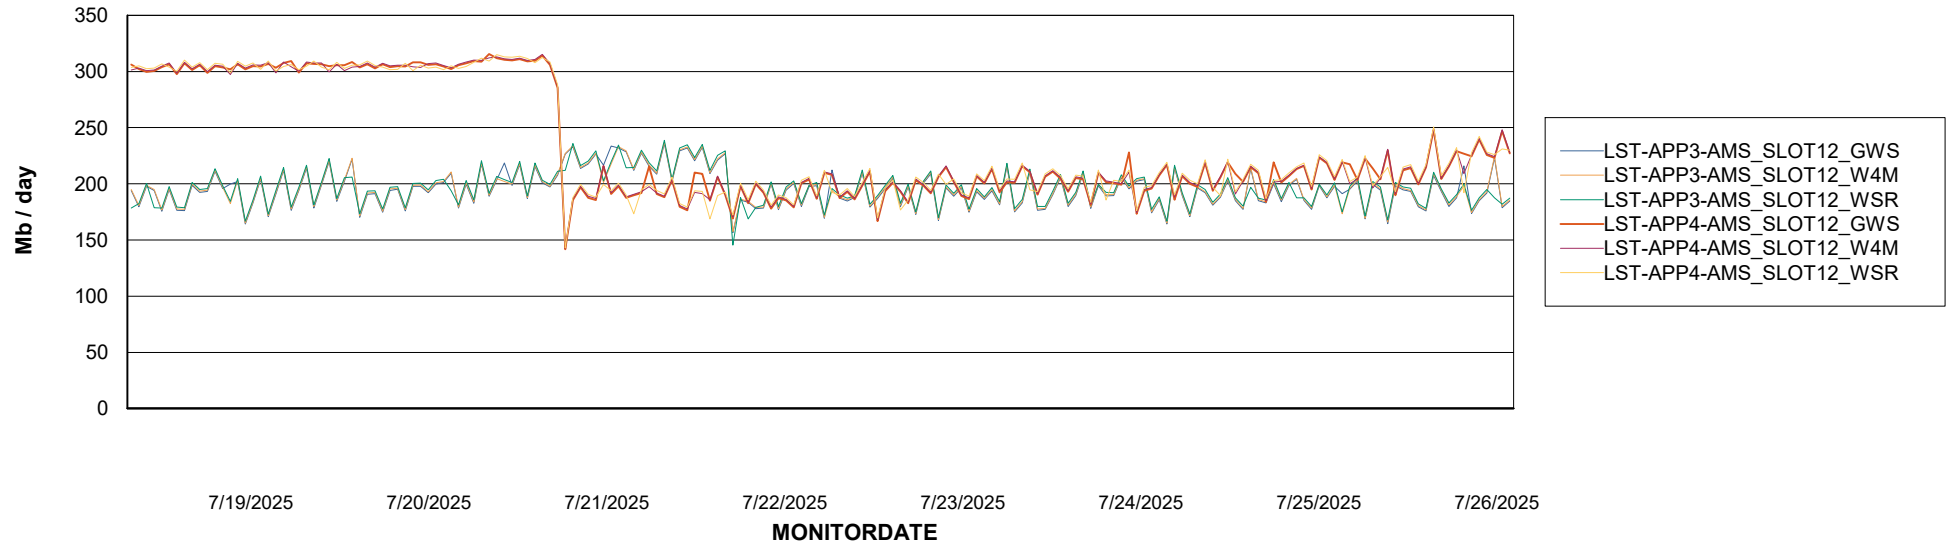

ABSSolute Web Component Services

Avg memory used per ABS Web component