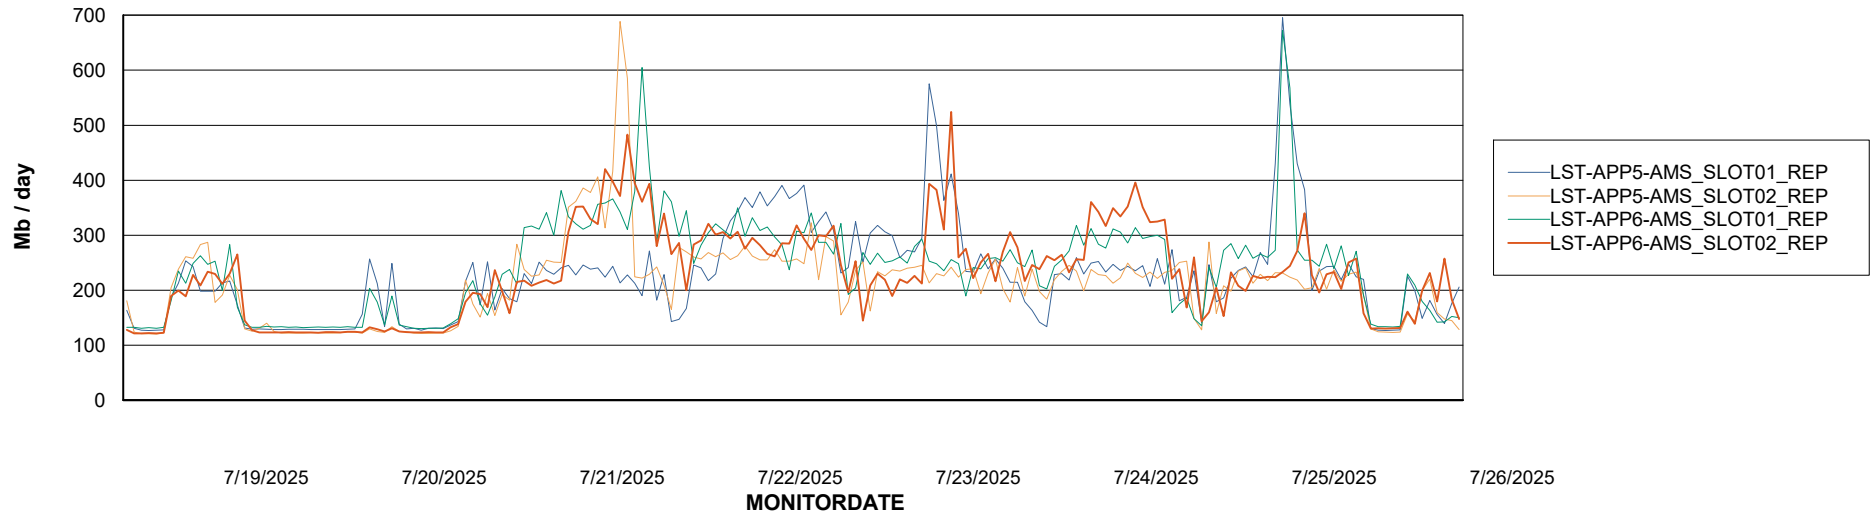

ABSSolute Application ReportServer Services

Avg memory used per ReportServer Service