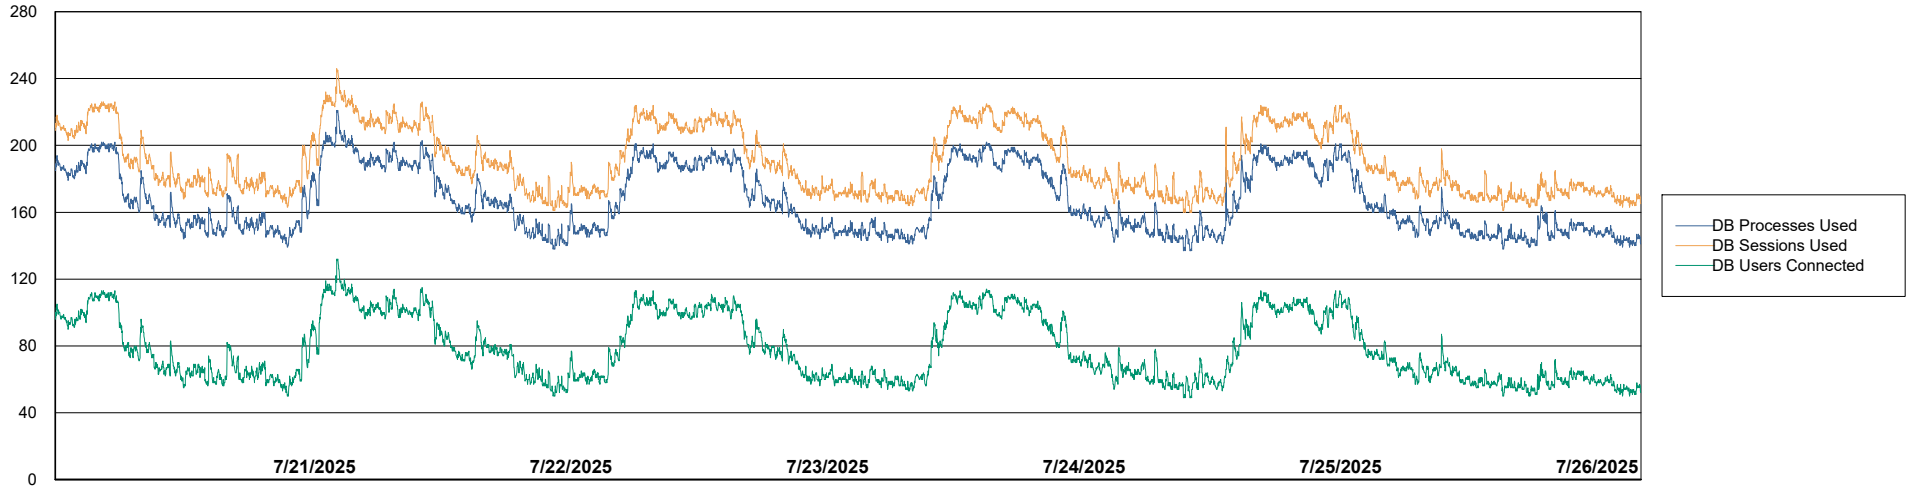

Database Performance LST-DBS5-AMS_DB_ABSEE