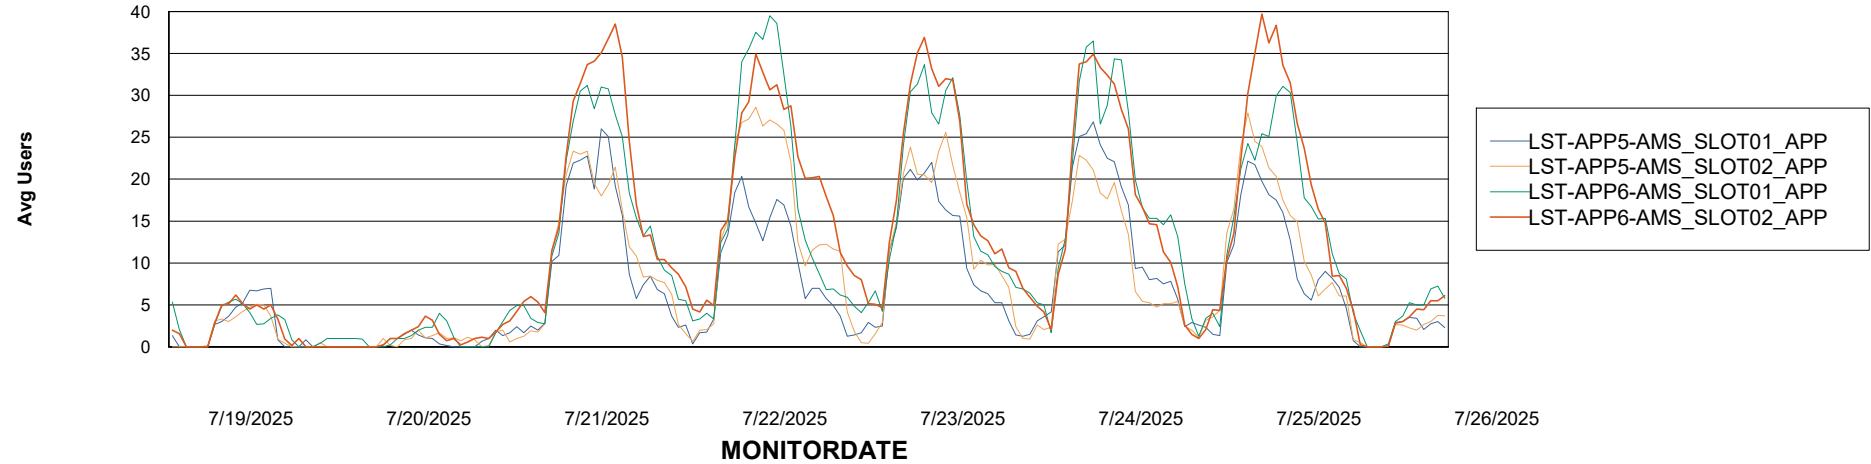

Weekly SLA Customer Report

Customer LST OCI AMS Production ABSEE
Database ID 206

ABSSolute Application Server Services

Avg memory used per ABS Server Service

Avg users per day per ABS server

Weekly SLA Customer Report