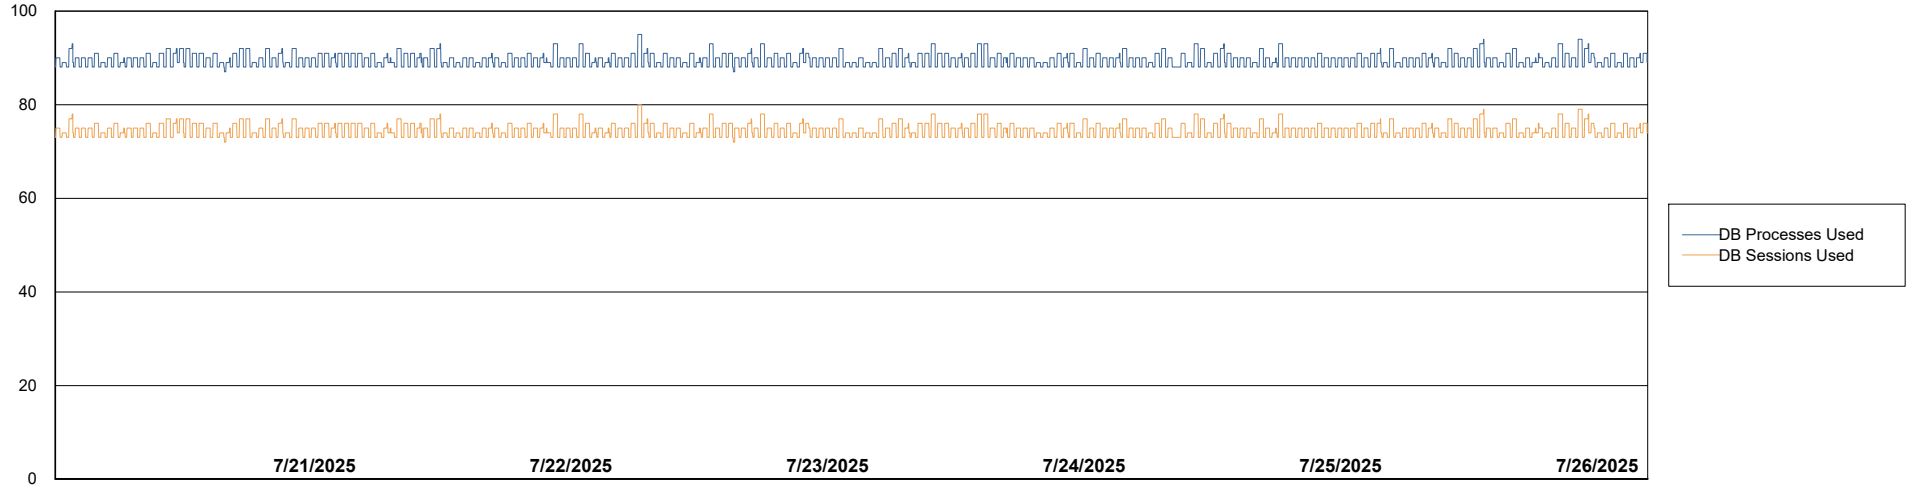

Database Performance LST-DBS6-AMS_DB_HSBABSEE

DB Processes Max 1,000
DB Sessions Max 0