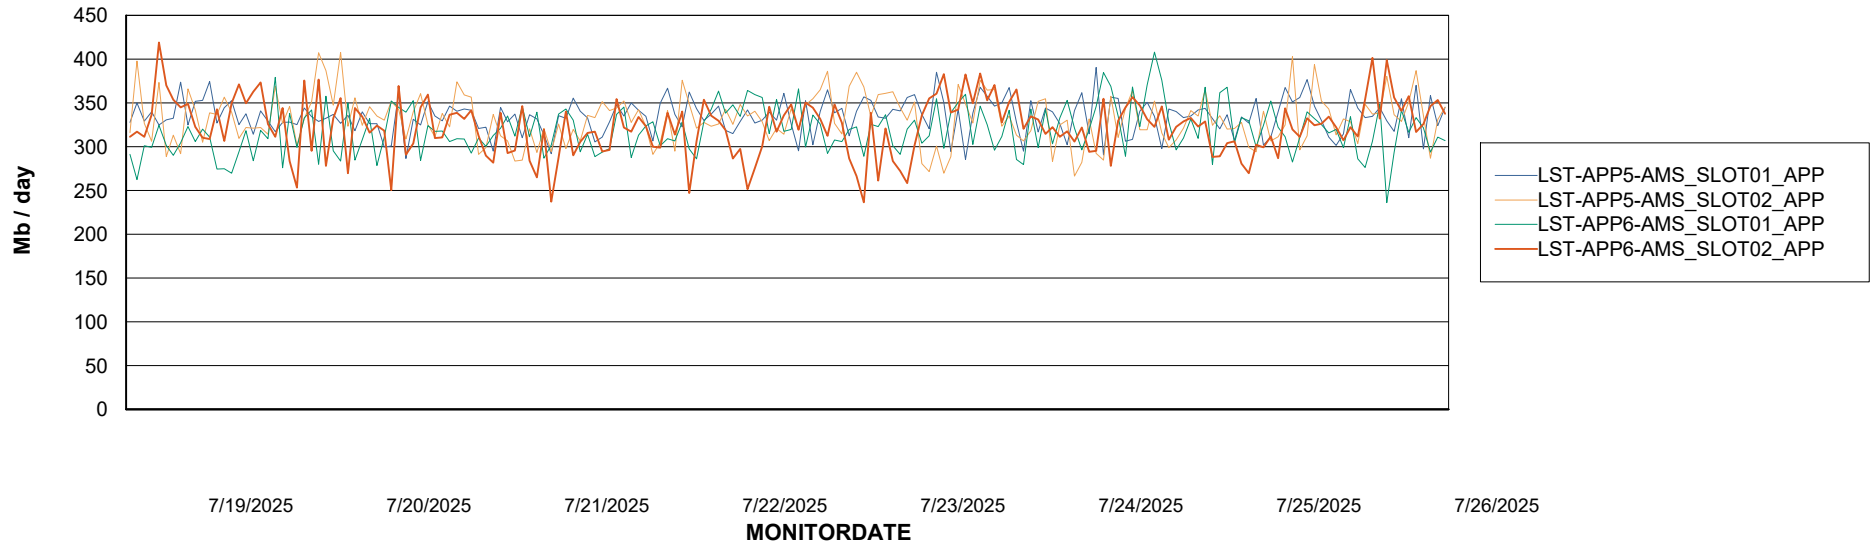

ABSSolute Application Server Services

Avg memory used per ABS Server Service