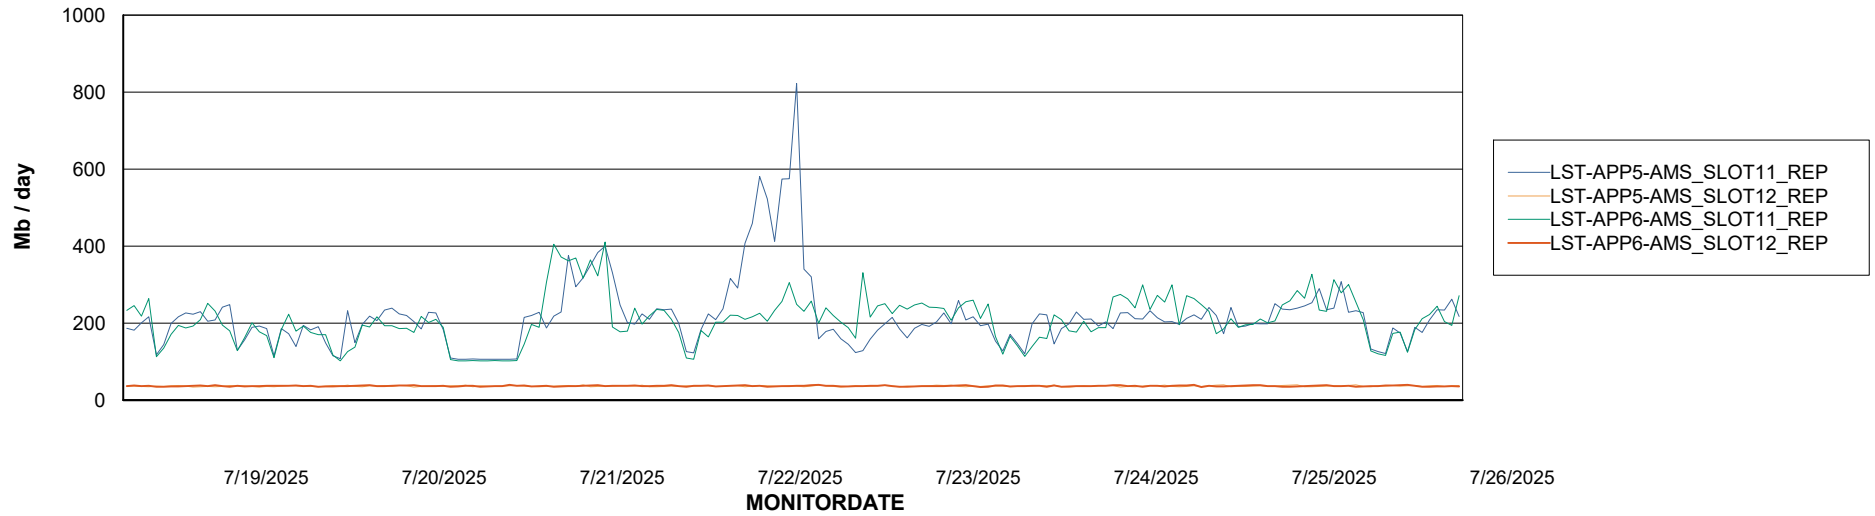

ABSSolute Application ReportServer Services

Avg memory used per ReportServer Service