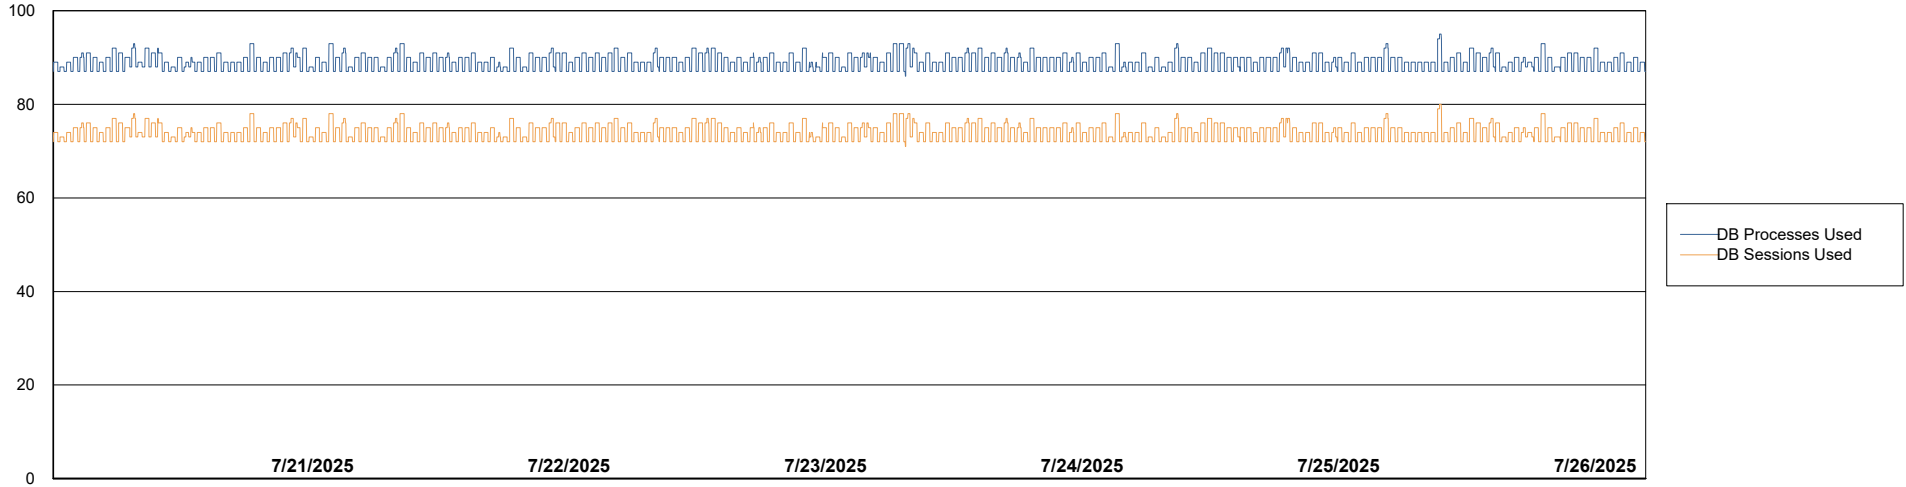

Database Performance LST-DBS5-AMS_DB_HSBEE2

DB Processes Max 0
DB Processes Max 1,000