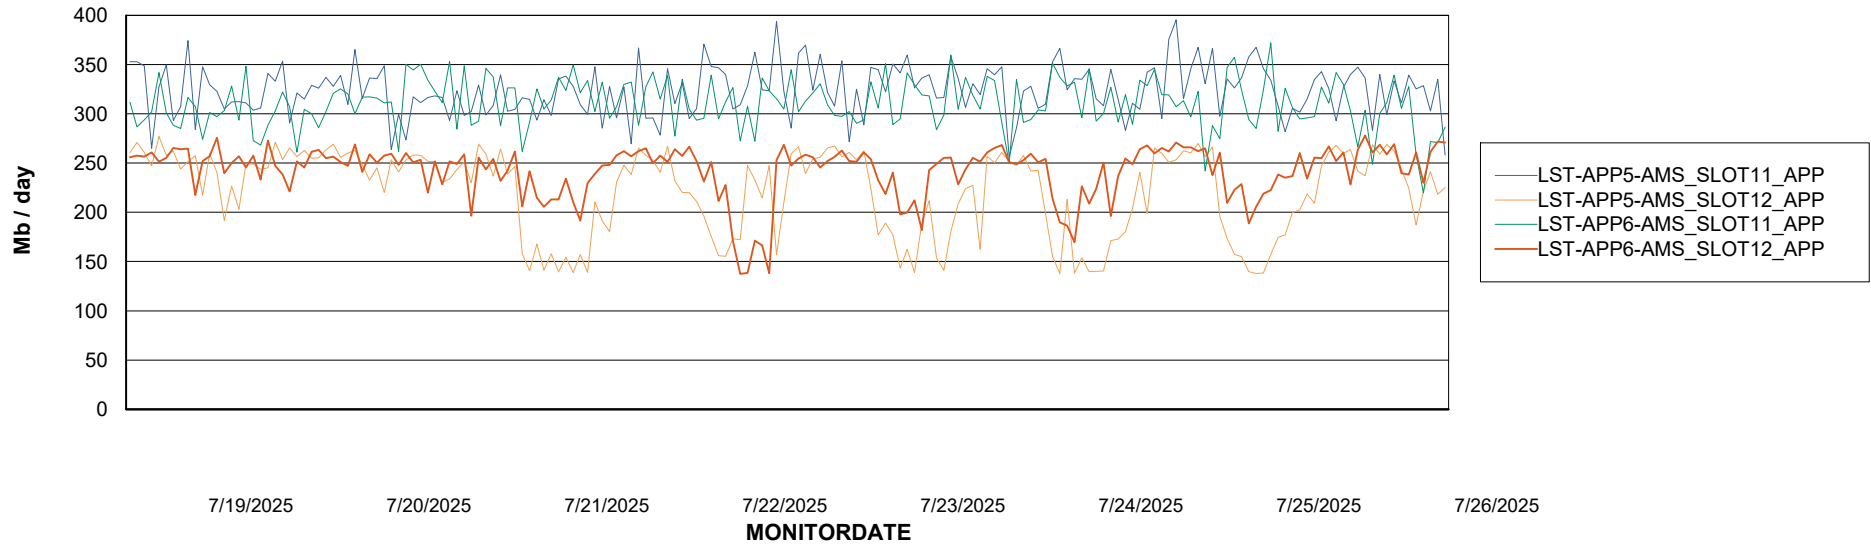

ABSSolute Application Server Services

Avg memory used per ABS Server Service