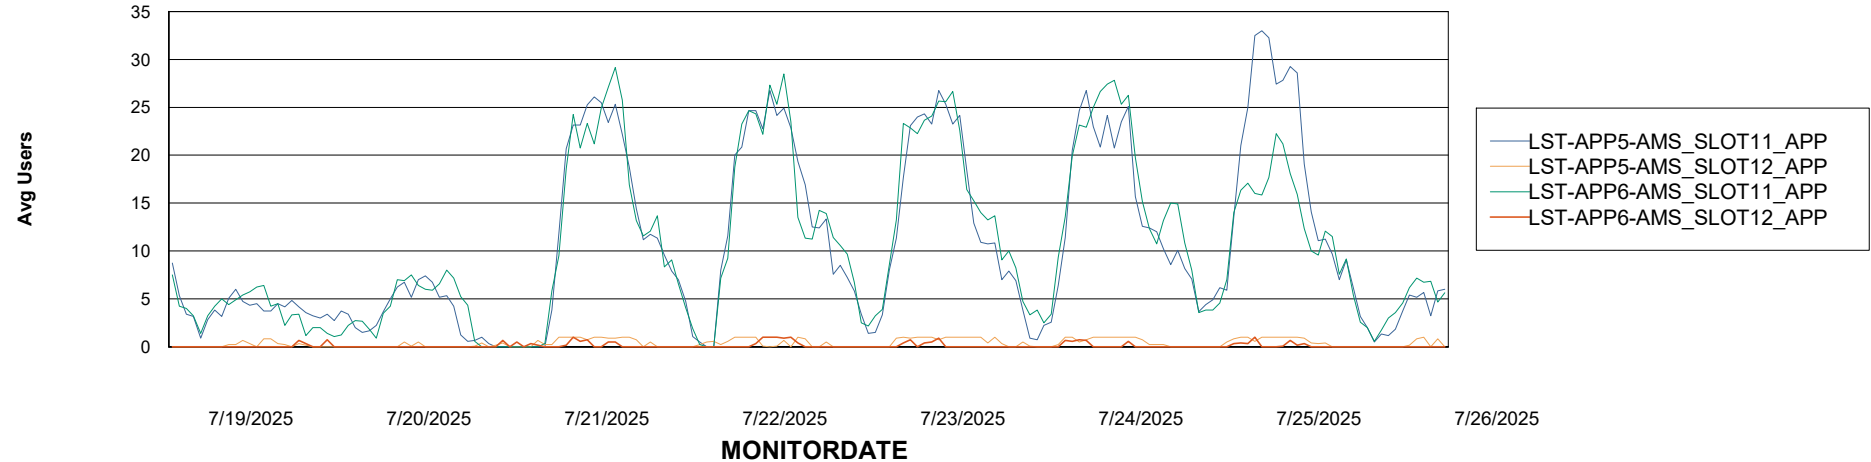

Weekly SLA Customer Report

Customer LST OCI AMS Production ABSEE2
Database ID 212

ABSSolute Application Server Services

Avg memory used per ABS Server Service

Avg users per day per ABS server

Weekly SLA Customer Report