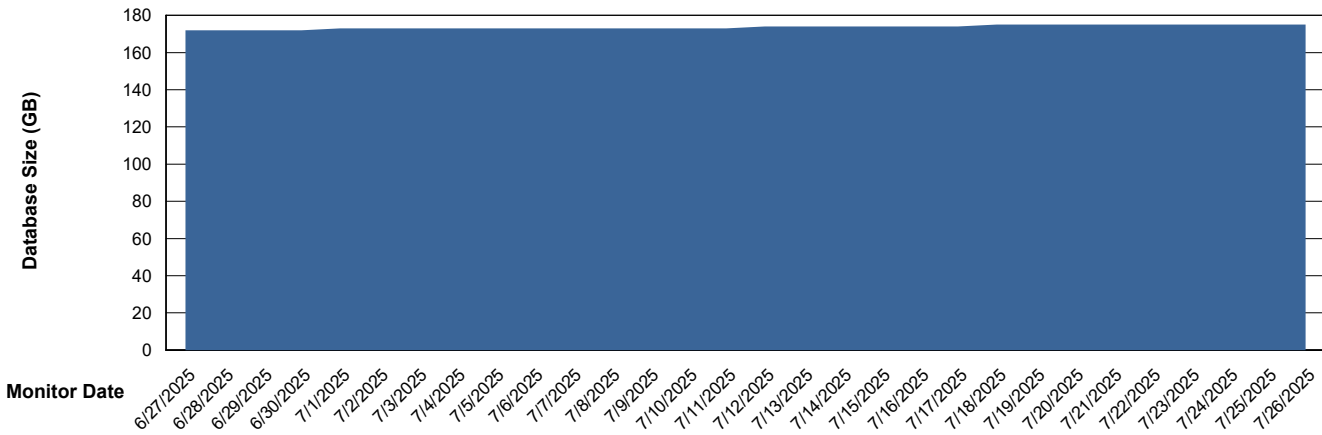

Database Performance LST-DBS6-AMS_DB_ABSEE2

Weekly SLA Customer Report

Customer LST OCI AMS Production ABSEE2
 Database ID 212

DATABASE SIZE LST-DBS6-AMS_DB_ABSEE2

Database growth over last month

Database Tablespace LST-DBS6-AMS_DB_ABSEE2