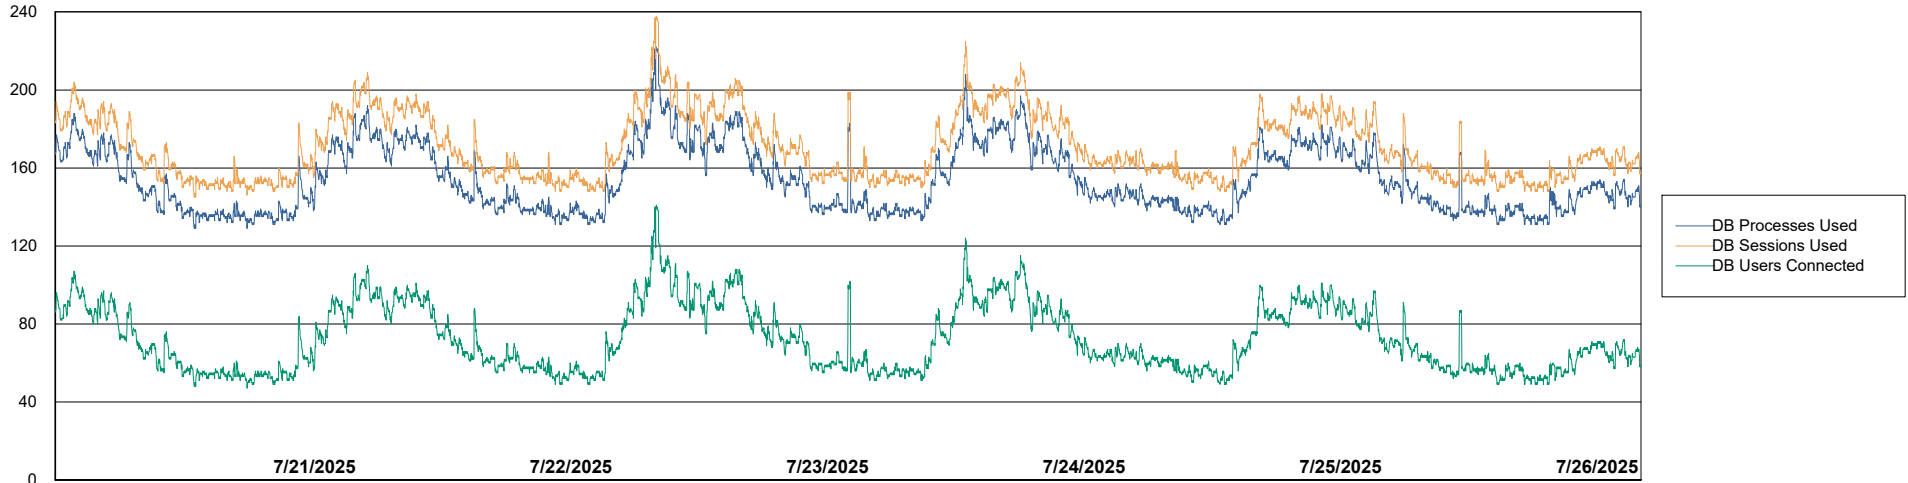

Database Performance LST-DBS6-AMS_DB_ABSEE2