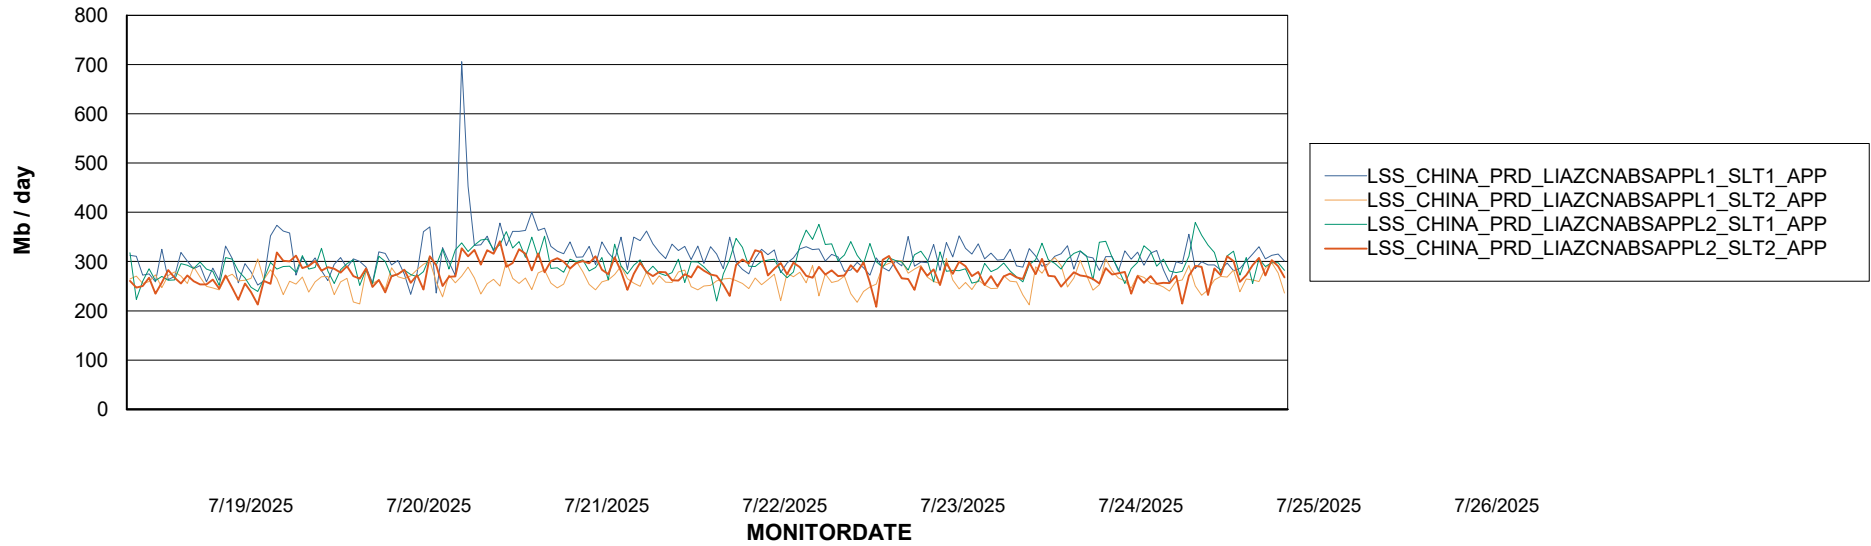

ABSSolute Application Server Services

Avg memory used per ABS Server Service