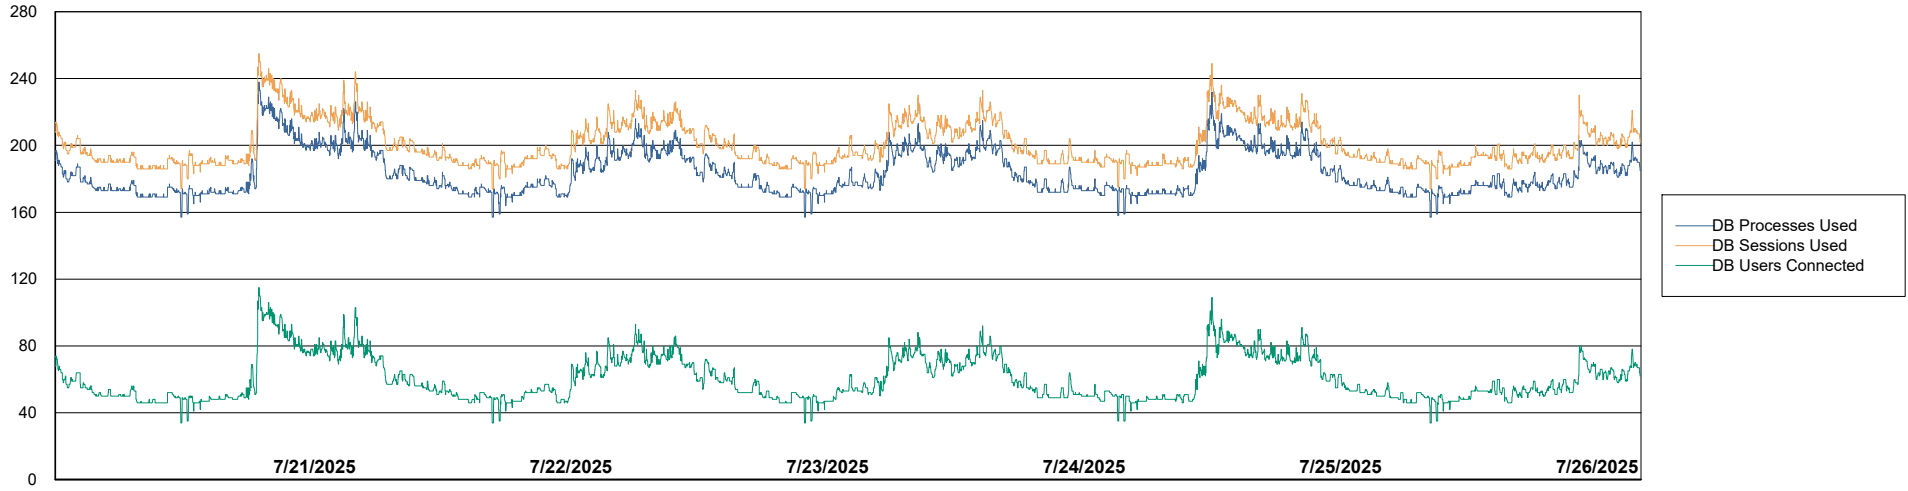

Harddisk Usage LSS_CHINA_PRD_liazcne2VMProdABSSoluteDB2

	Free disk space on / (%)	Total disk space on / (Gb)	Used disk space on / (Gb)	Free disk space on /boot (%)	Total disk space on /boot (Gb)	Used disk space on /boot (Gb)	Free disk space on /u01 (%)	Total disk space on /u01 (Gb)	Used disk space on /u01 (Gb)	Free disk space on /u02 (%)
7/26/2025	87	63	8	69	0	0	48	49	24	28
7/25/2025	87	63	8	69	0	0	48	49	24	28
7/24/2025	87	63	8	69	0	0	48	49	24	28
7/23/2025	87	63	8	69	0	0	48	49	24	28
7/22/2025	87	63	8	69	0	0	48	49	24	28
7/21/2025	87	63	8	69	0	0	48	49	24	28
7/20/2025	87	63	8	69	0	0	48	49	24	28

Weekly SLA Customer Report

Customer LSS_CHINA_Production
Database ID 202

Database Performance LSS_CHINA_PRD_liazcne2VMPProdABSSoluteDB1_ABS1

Weekly SLA Customer Report

Customer LSS_CHINA_Production
Database ID 202