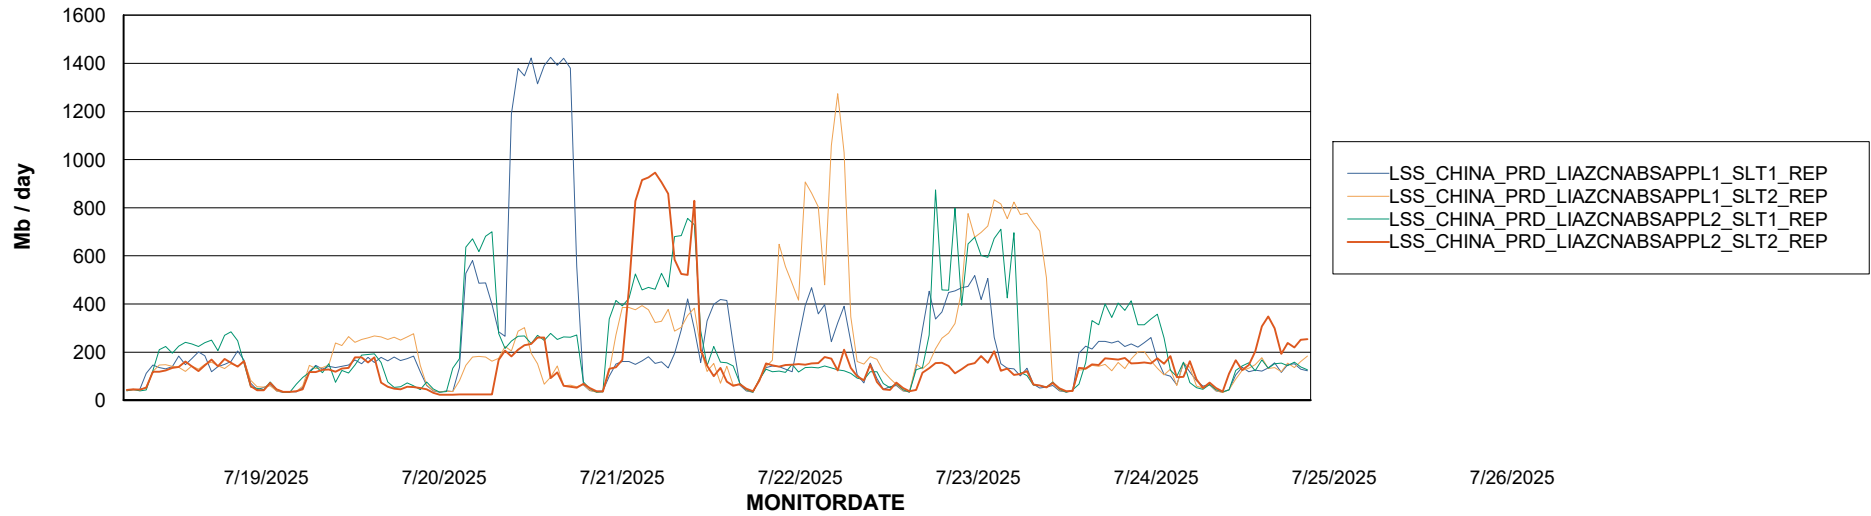

ABSSolute Application ReportServer Services

Avg memory used per ReportServer Service