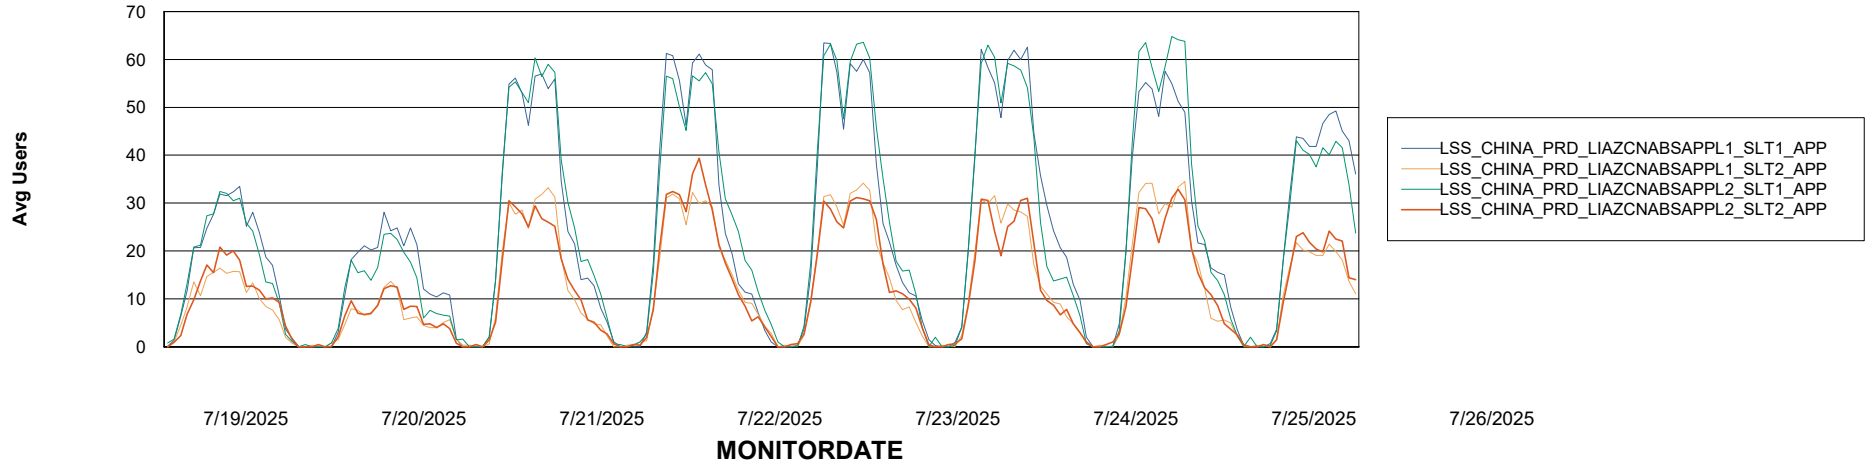

Avg users per day per ABS server