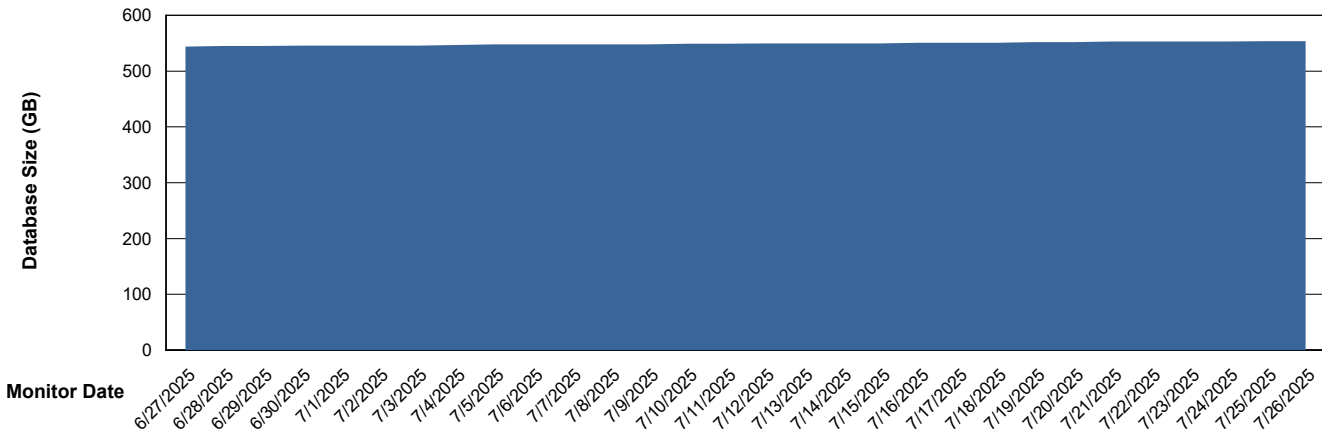

Database growth over last month

Database Tablespace LSS_CHINA_PRD_liazcne2VMProdABSSoluteDB1_ABS1

Date	Tablespace Name	Filesize (Gb)	Usedsize (Gb)	Percentage free
7/26/2025	ABSDATA	608	496	18
	INDX	42	34	18
7/25/2025	ABSDATA	608	496	18
	INDX	42	34	18
7/24/2025	ABSDATA	608	496	18
	INDX	42	34	18
7/23/2025	ABSDATA	608	496	18
	INDX	42	34	18
7/22/2025	ABSDATA	608	496	18
	INDX	42	34	18
7/21/2025	ABSDATA	608	495	19
	INDX	42	34	18
7/20/2025	ABSDATA	608	495	19
	INDX	42	34	18