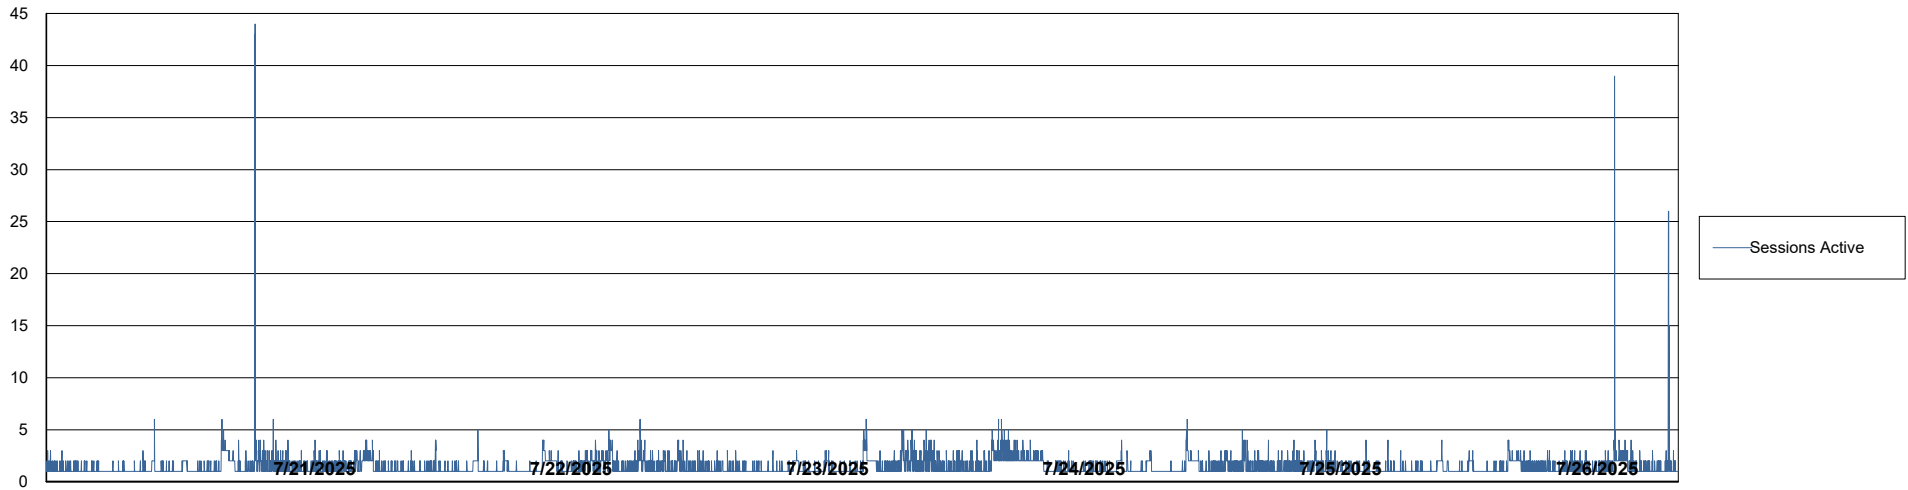

Harddisk Usage LSS_CHINA_PRD_liazcne2VMProdABSSoluteDB2

	Free disk space on / (%)	Total disk space on / (Gb)	Used disk space on / (Gb)	Free disk space on /boot (%)	Total disk space on /boot (Gb)	Used disk space on /boot (Gb)	Free disk space on /u01 (%)	Total disk space on /u01 (Gb)	Used disk space on /u01 (Gb)	Free disk space on /u02 (%)
7/26/2025	87	63	8	69	0	0	48	49	24	28
7/25/2025	87	63	8	69	0	0	48	49	24	28
7/24/2025	87	63	8	69	0	0	48	49	24	28
7/23/2025	87	63	8	69	0	0	48	49	24	28
7/22/2025	87	63	8	69	0	0	48	49	24	28
7/21/2025	87	63	8	69	0	0	48	49	24	28
7/20/2025	87	63	8	69	0	0	48	49	24	28

Weekly SLA Customer Report

Customer LSS_CHINA_Production
Database ID 202

Database Performance LSS_CHINA_PRD_liazcne2VMPProdABSSoluteDB1_ABS1

Weekly SLA Customer Report

Customer LSS_CHINA_Production
Database ID 202