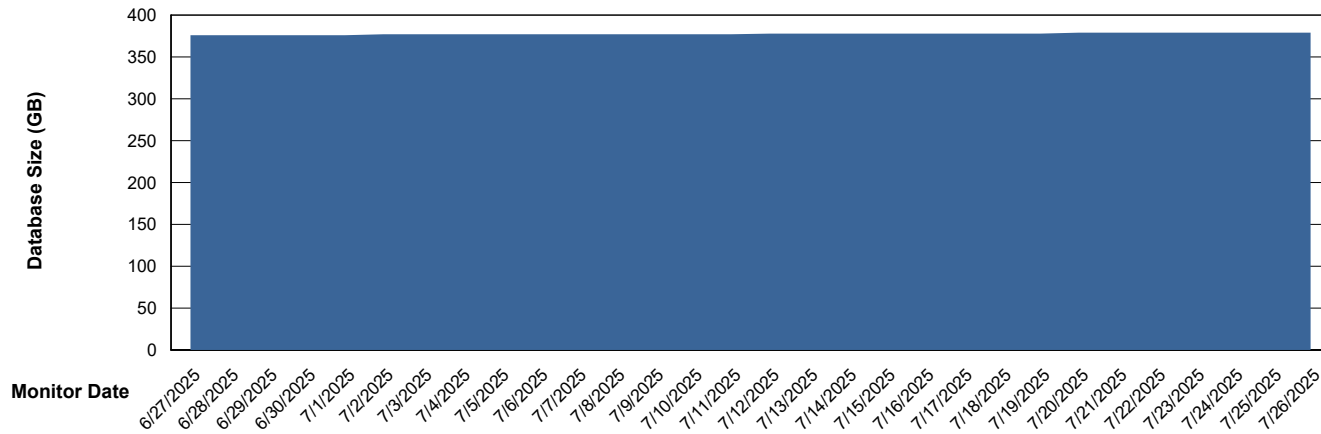

Weekly SLA Customer Report

Customer LLG_Production
Database ID 148

Database Performance LLG_ABSDB02_PROD_HSBABS1

DB Processes Max 300
DB Processes Max 0
DB Processes Max 4

Weekly SLA Customer Report

Customer LLG_Production
Database ID 148

DATABASE SIZE LLG_ABSBI01_BI_PROD_ABS1

Database growth over last month

DATABASE SIZE LLG_ABSDB01_PROD_ABS1

Database growth over last month

Weekly SLA Customer Report

Customer LLG_Production
 Database ID 148