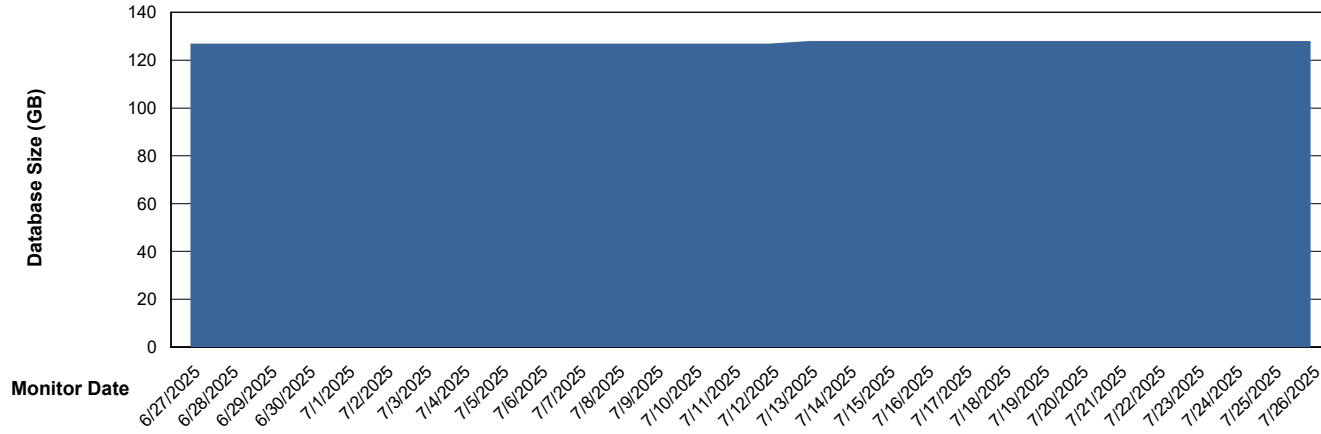

Weekly SLA Customer Report

Customer LLG_Production
Database ID 148

Database Performance LLG_ABSDB02_PROD_HSBABS1

DB Processes Max 300
DB Processes Max 0
DB Processes Max 4

Weekly SLA Customer Report

Customer LLG_Production
Database ID 148

DATABASE SIZE LLG_ABSBI01_BI_PROD_ABS1

Database growth over last month

DATABASE SIZE LLG_ABSDB01_PROD_ABS1

Database growth over last month

Weekly SLA Customer Report

Customer LLG_Production
 Database ID 148