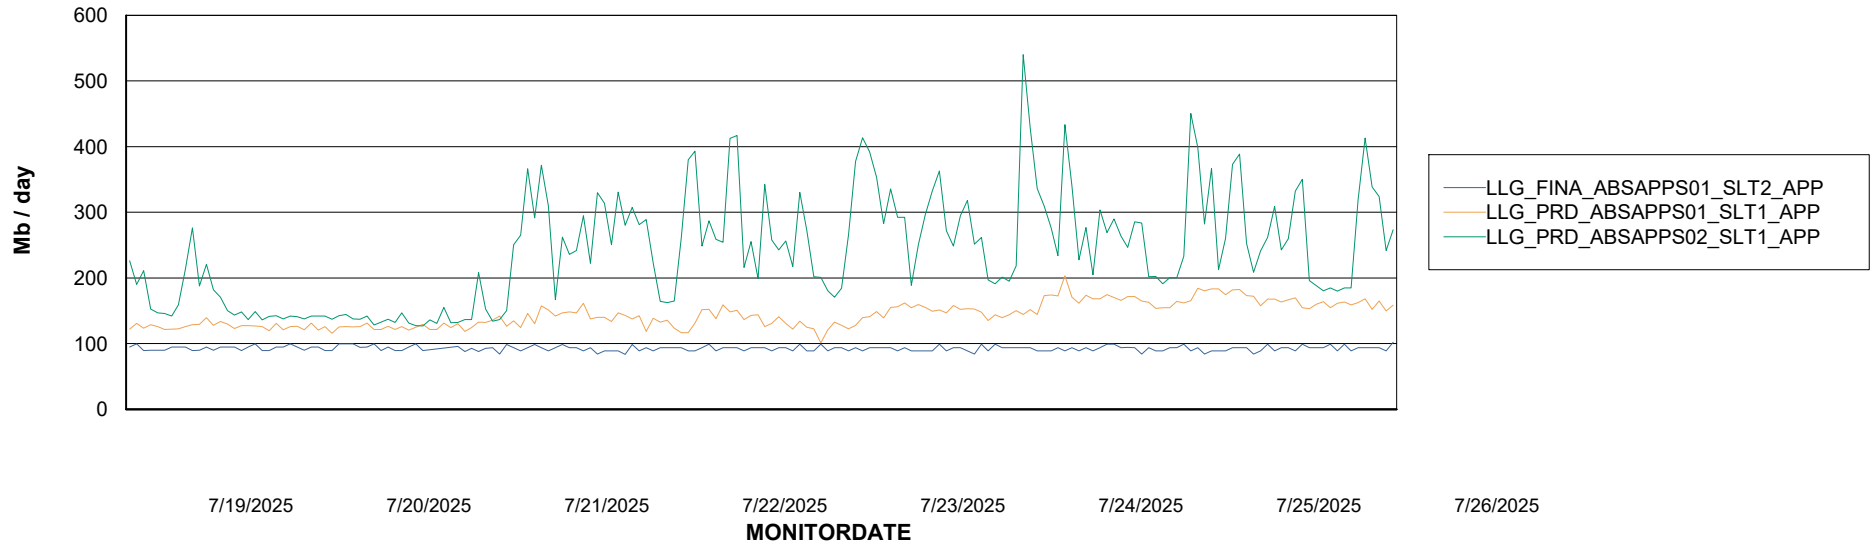

ABSSolute Application Server Services

Avg memory used per ABS Server Service