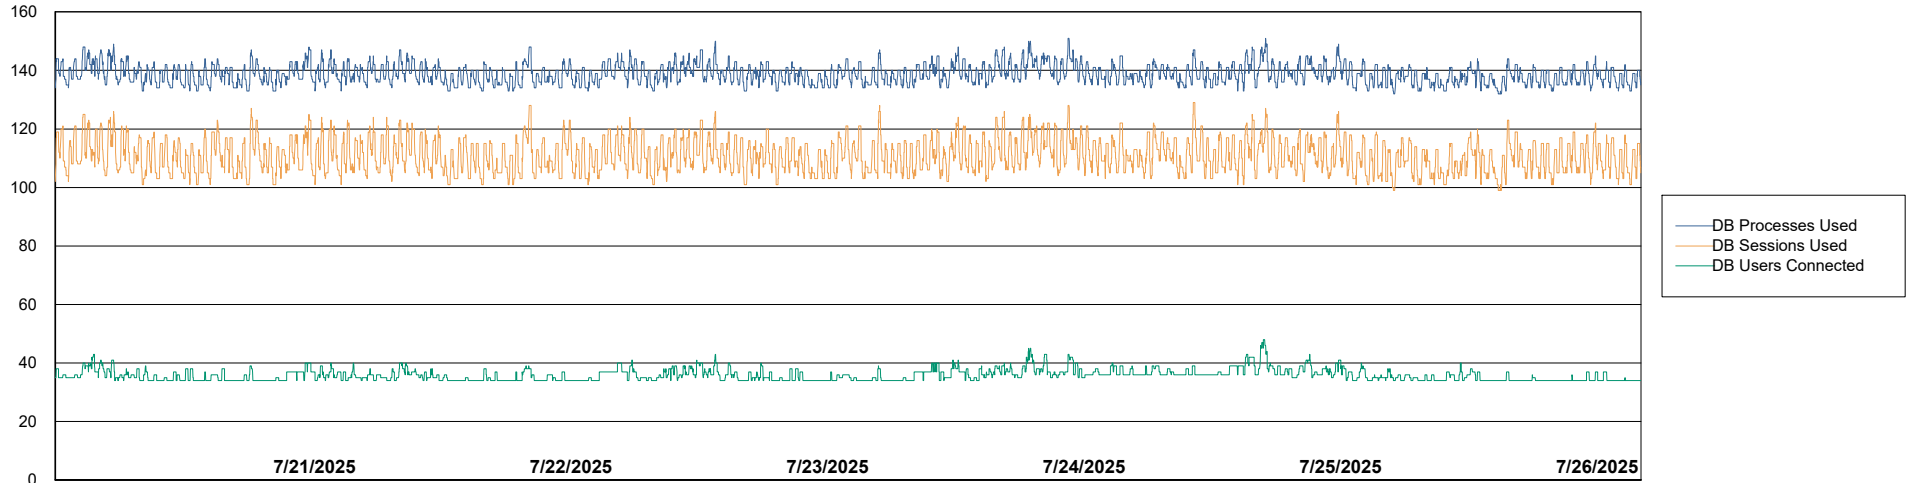

Weekly SLA Customer Report

Customer LLG_Production
Database ID 148

Database Performance LLG_ABSBI01_BI_PROD_ABS1

Weekly SLA Customer Report

Customer LLG_Production
Database ID 148

Database Performance LLG_ABSDB01_PROD_ABS1