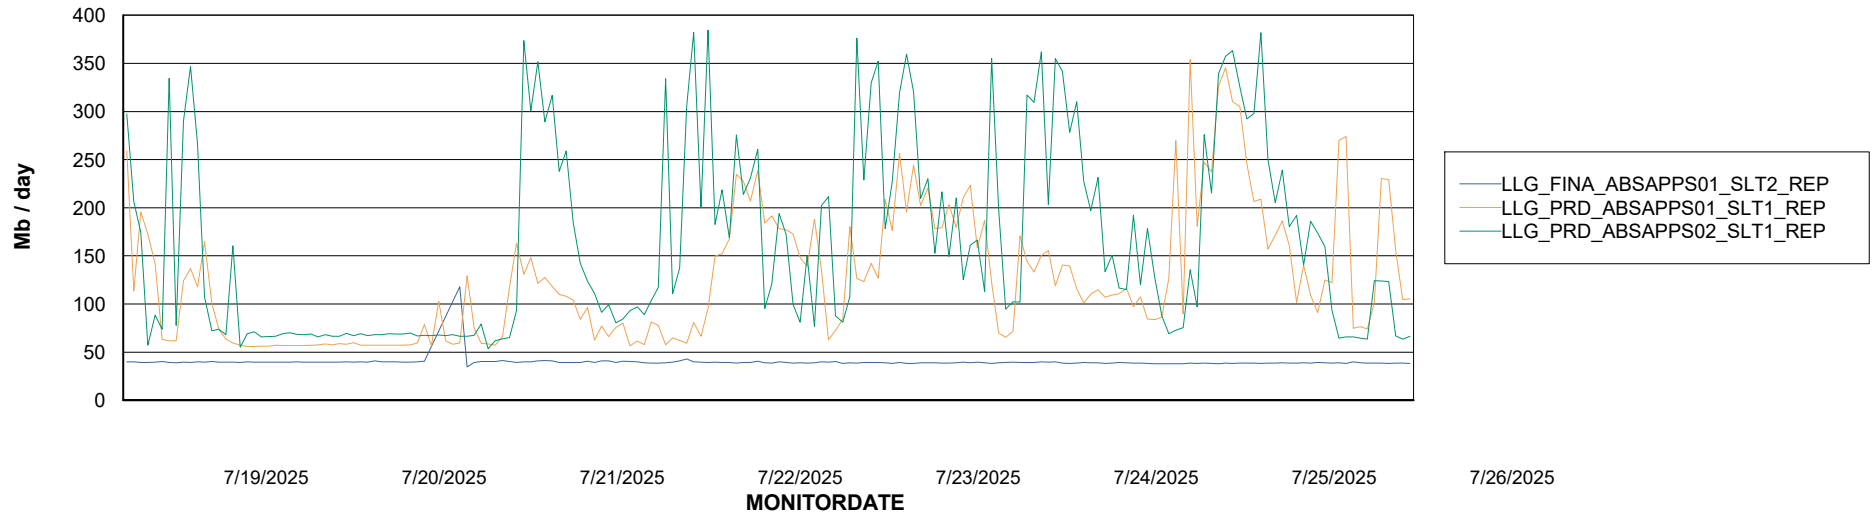

Avg memory used per ABS Server Service

Avg users per day per ABS server

Weekly SLA Customer Report

Customer LLG_Production
Database ID 148

ABSSolute Application ReportServer Services

Avg memory used per ReportServer Service