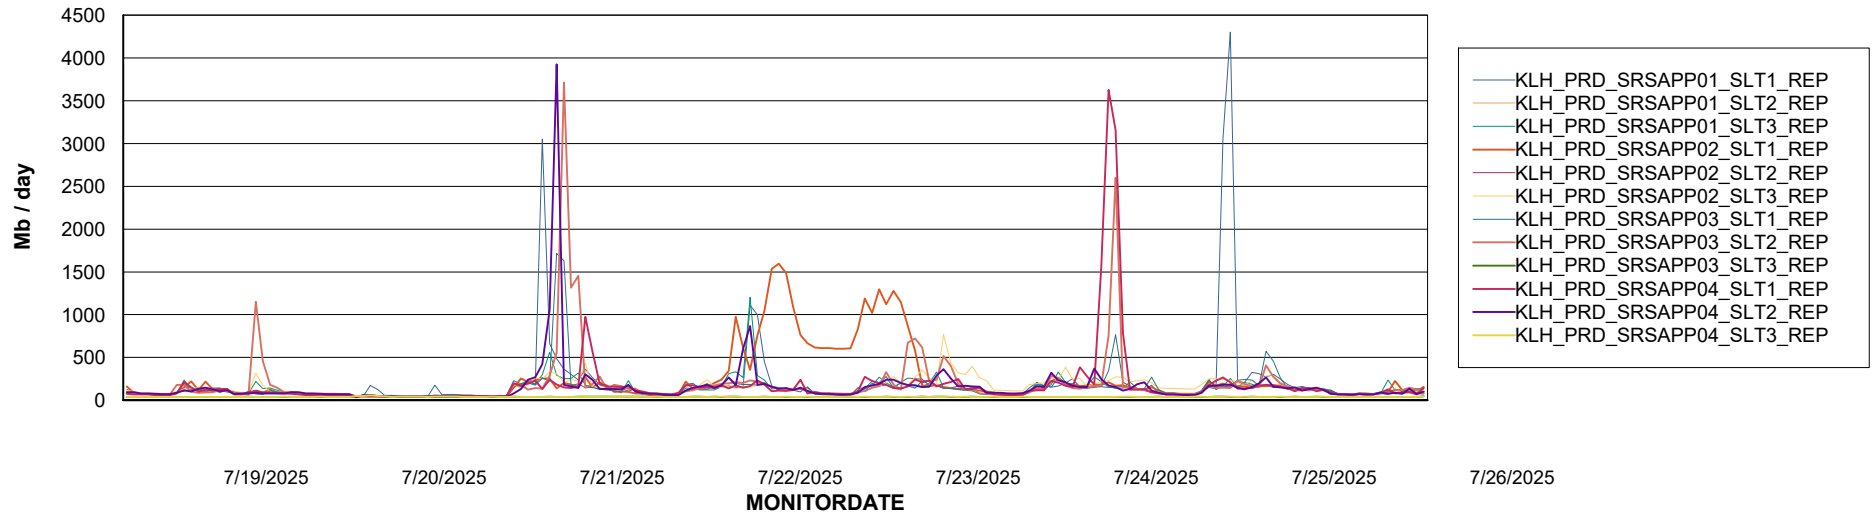

ABSSolute Application ReportServer Services

Avg memory used per ReportServer Service