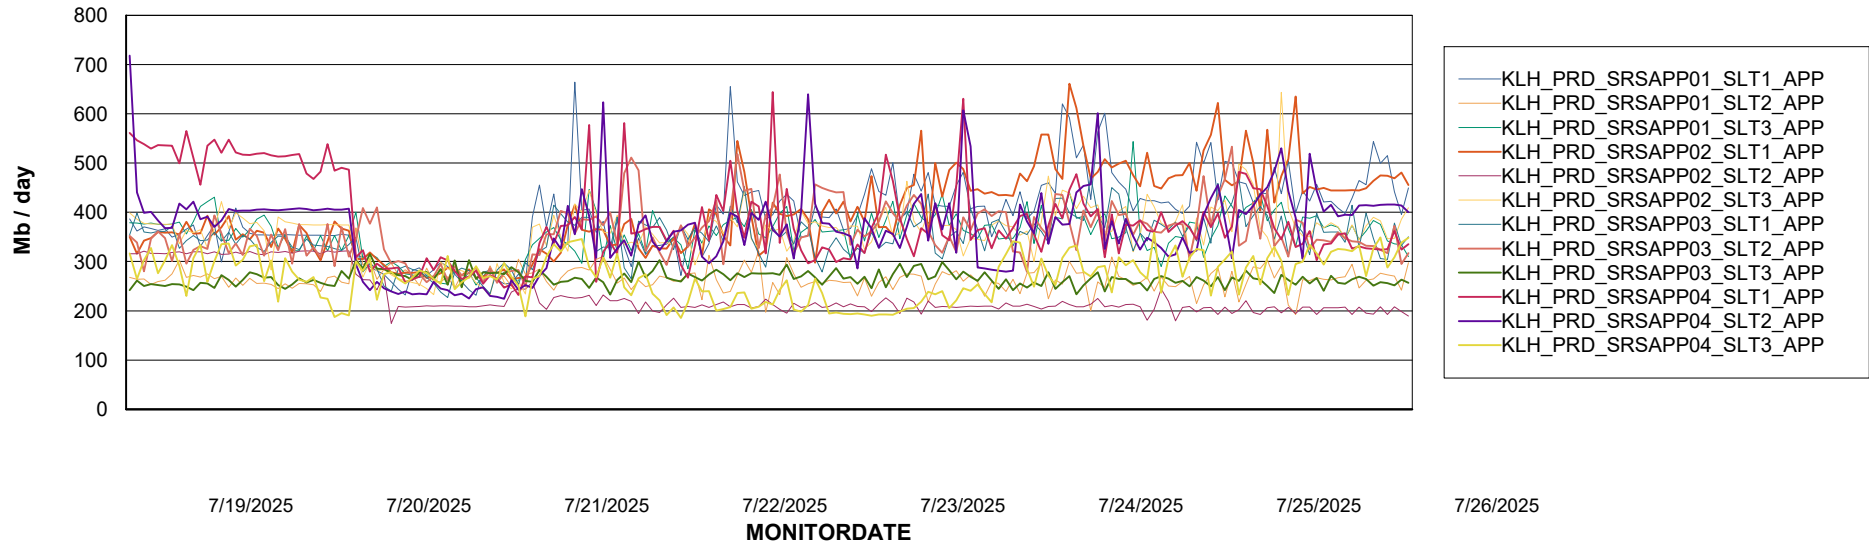

ABSSolute Application Server Services

Avg memory used per ABS Server Service