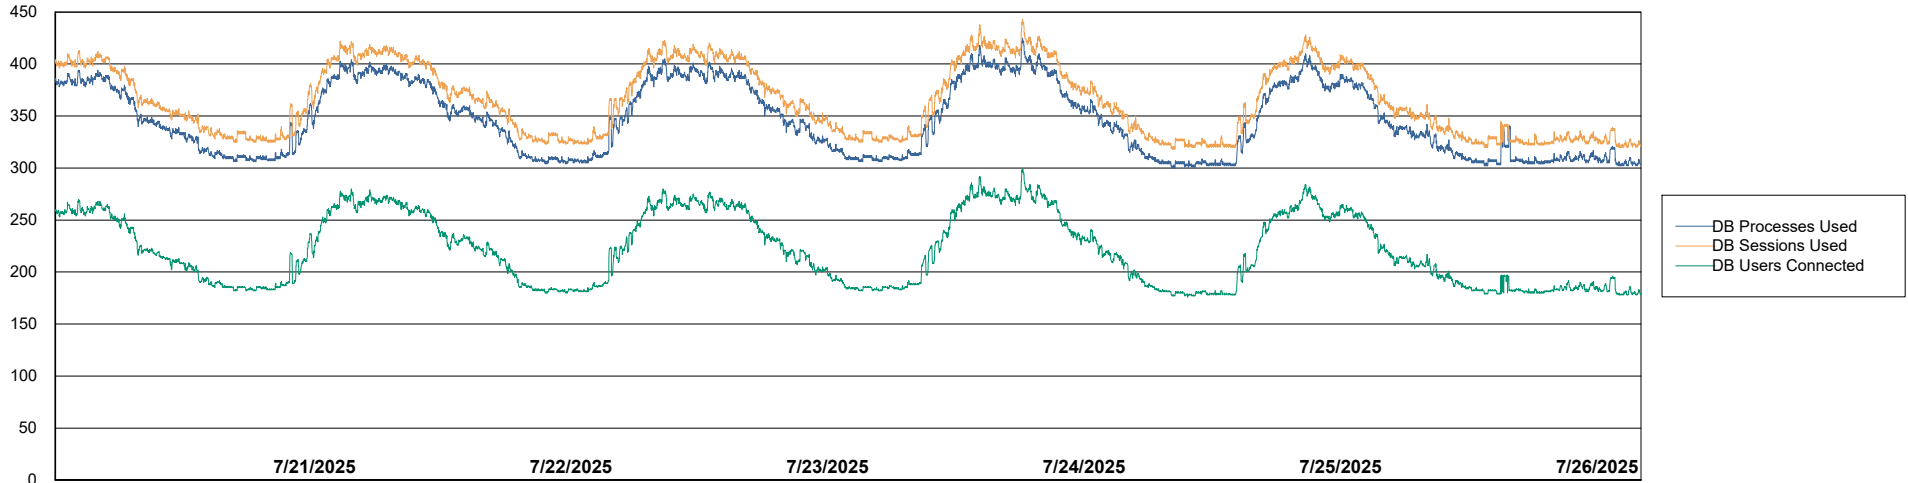

Weekly SLA Customer Report

Customer KLH_Production (24/7)
Database ID 139

Database Performance KLH_PRD_SRSBIDB02_ABS1

Weekly SLA Customer Report

Customer KLH_Production (24/7)
Database ID 139

Database Performance KLH_PRD_SRSDDB01_ABS1