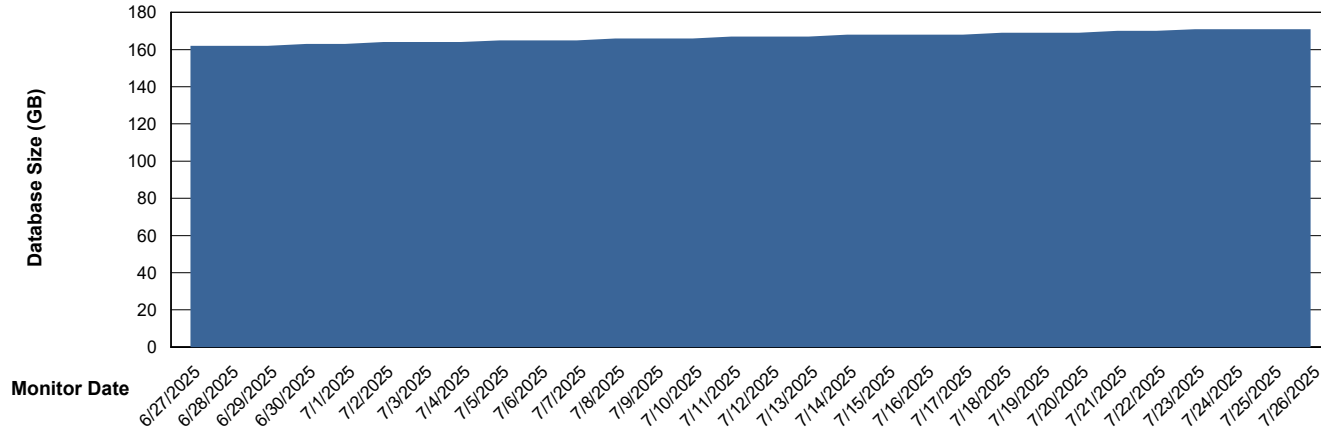

Weekly SLA Customer Report

Customer KLH_Production (24/7)
Database ID 139

Database Performance KLH_PRD_SRSD02_HSBABS1

DB Processes Max 1,000
DB Processes Max 4
DB Processes Max 0

Weekly SLA Customer Report

Customer KLH_Production (24/7)
Database ID 139

DATABASE SIZE KLH_PRD_SRSBIDB02_ABS1

Database growth over last month

DATABASE SIZE KLH_PRD_SRSDB01_ABS1

Database growth over last month

Weekly SLA Customer Report