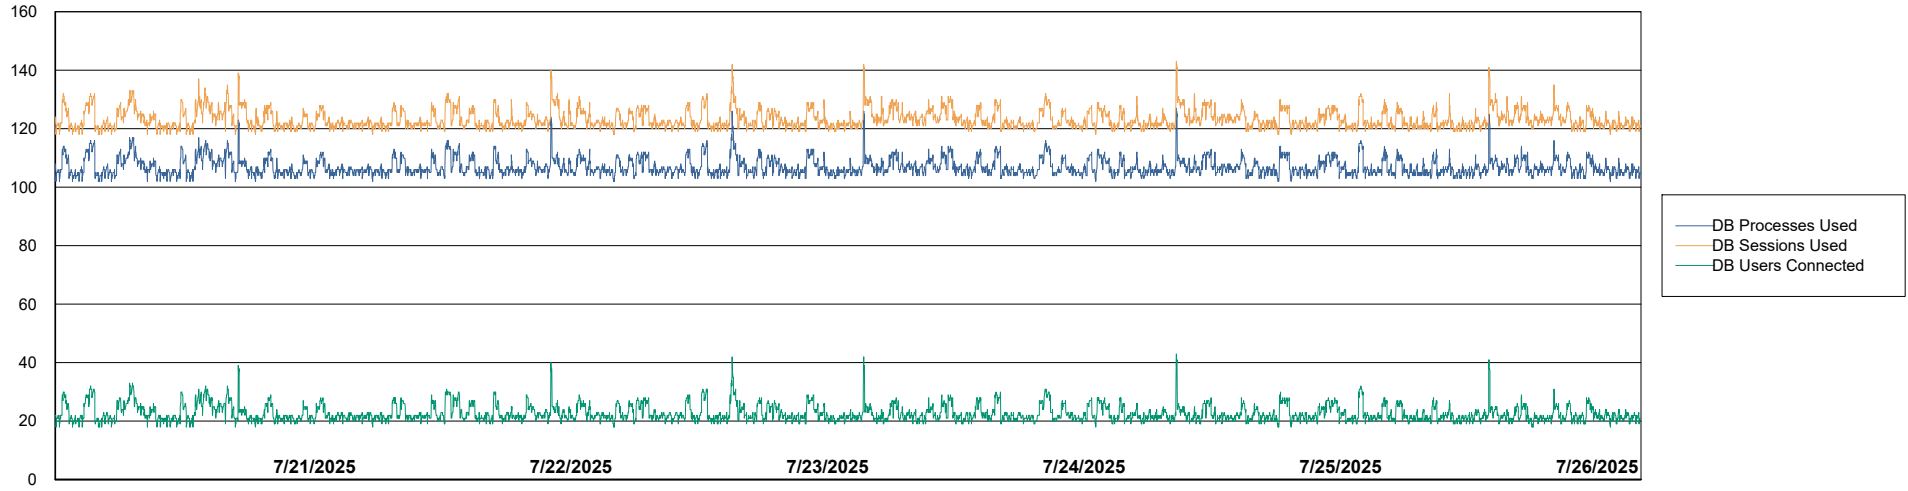

Weekly SLA Customer Report

Customer KLH_Production (24/7)
Database ID 139

Database Performance KLH_PRD_SRSBIDB02_ABS1

Weekly SLA Customer Report

Customer KLH_Production (24/7)
Database ID 139

Database Performance KLH_PRD_SRSDDB01_ABS1