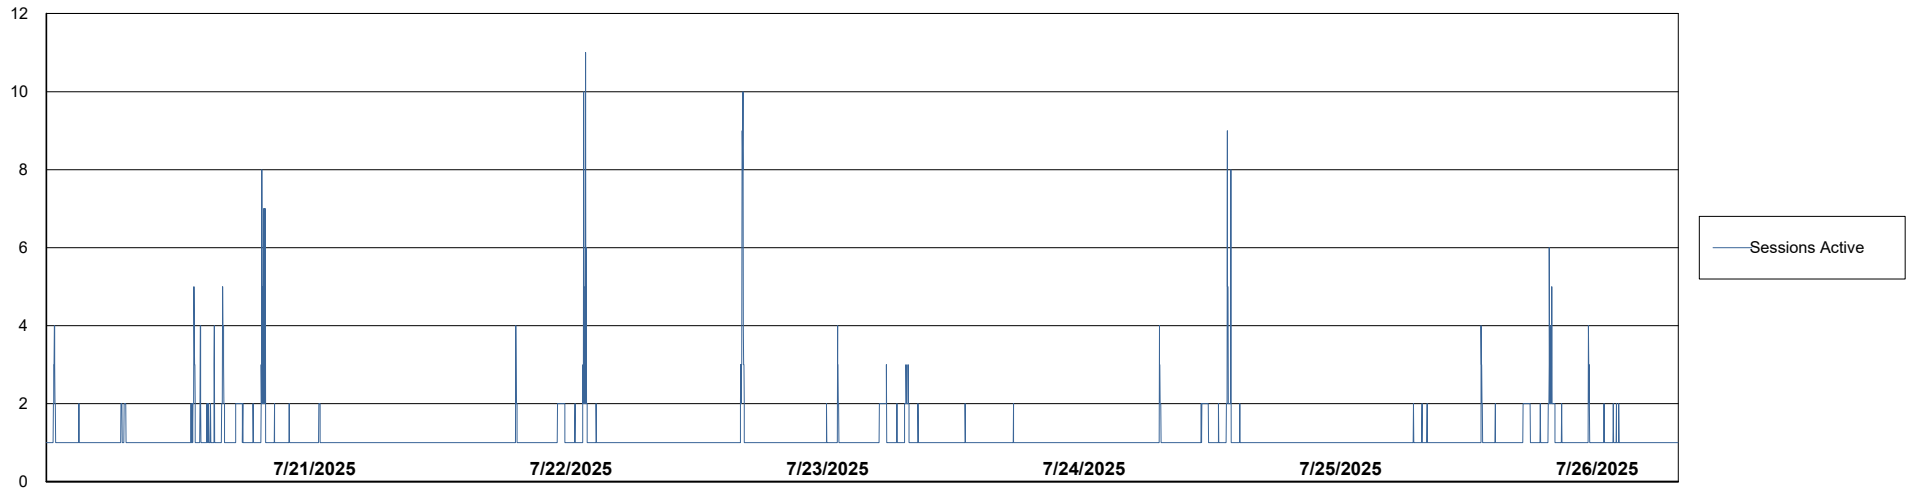

Database Performance KLH_PRD_SRSBIDB02_ABS1