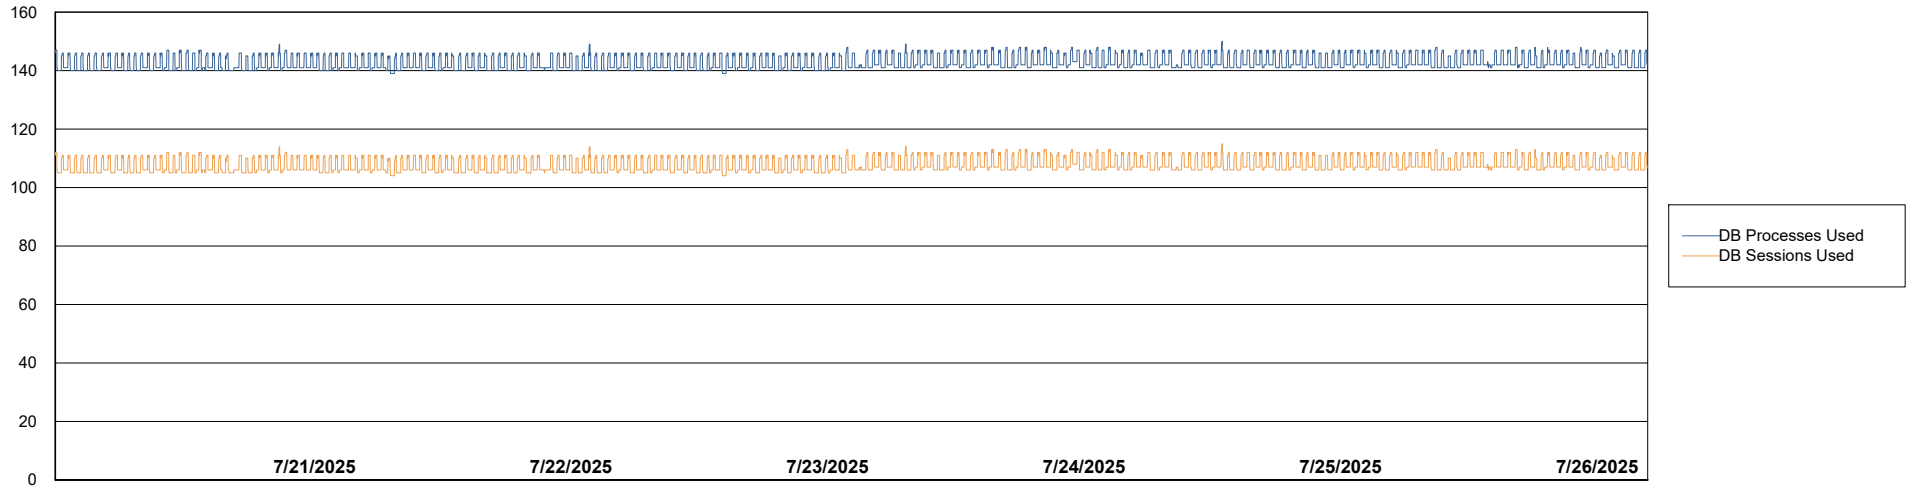

Database Performance KLH_PRD_SRSD02_HSBABS1

DB Processes Max 1,000
DB Processes Max 4
DB Processes Max 0