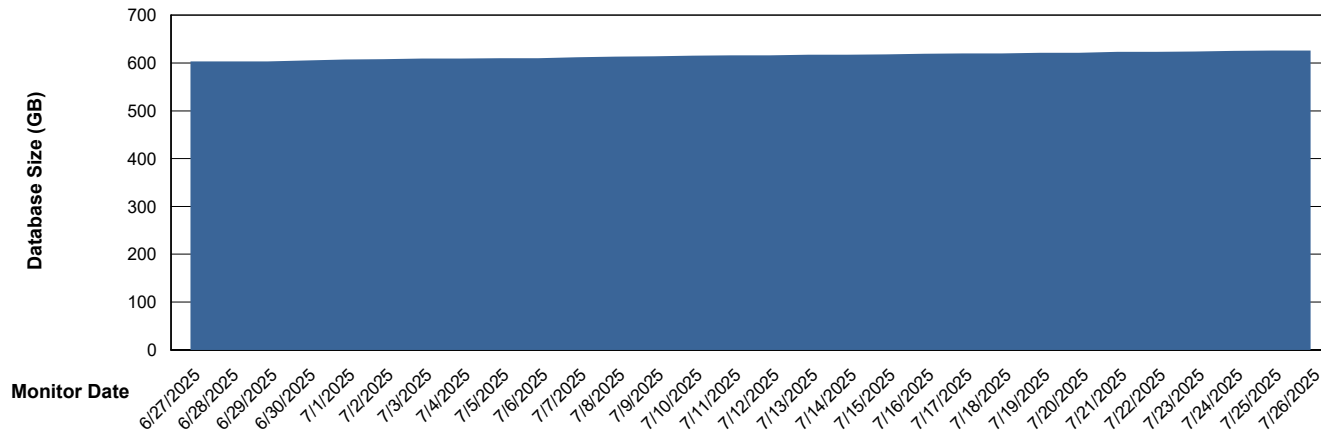

Customer KLH_Production (24/7)
Database ID 139

DATABASE SIZE KLH_PRD_SRSBIDB02_ABS1

Database growth over last month

DATABASE SIZE KLH_PRD_SRSDB01_ABS1

Database growth over last month

Weekly SLA Customer Report