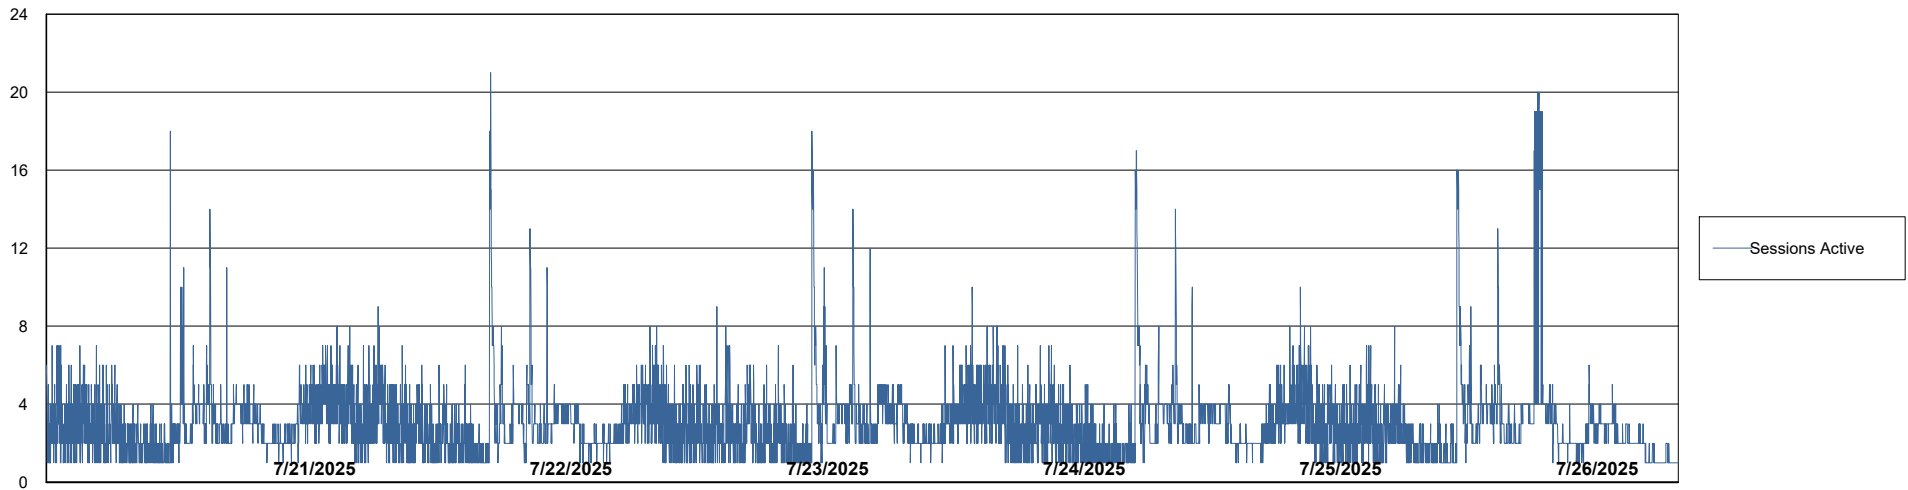

Weekly SLA Customer Report

Customer KLH_Production (24/7)
Database ID 139

Database Performance KLH_PRD_SRSBIDB02_ABS1

Weekly SLA Customer Report

Customer KLH_Production (24/7)
Database ID 139

Database Performance KLH_PRD_SRSDDB01_ABS1