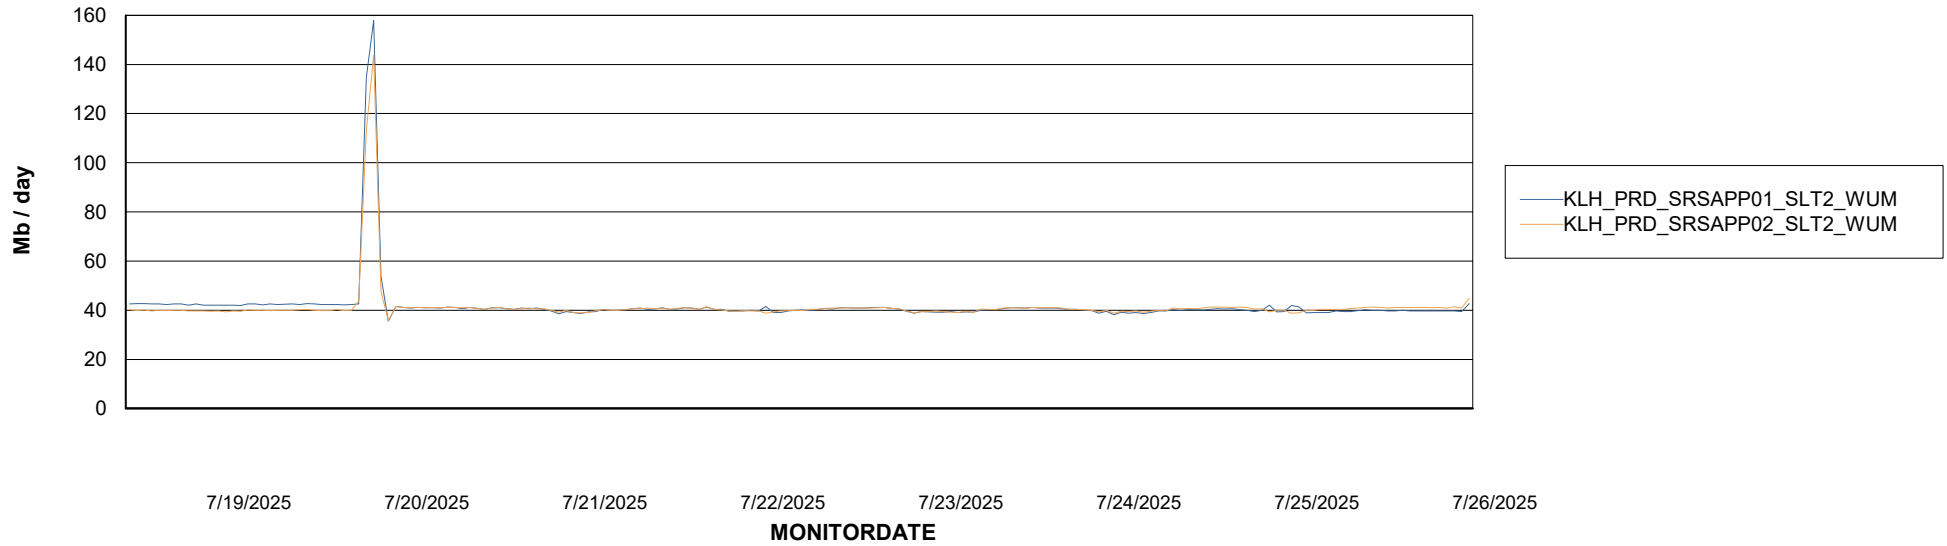

ABSSolute Web Component Services

Avg memory used per ABS Web component