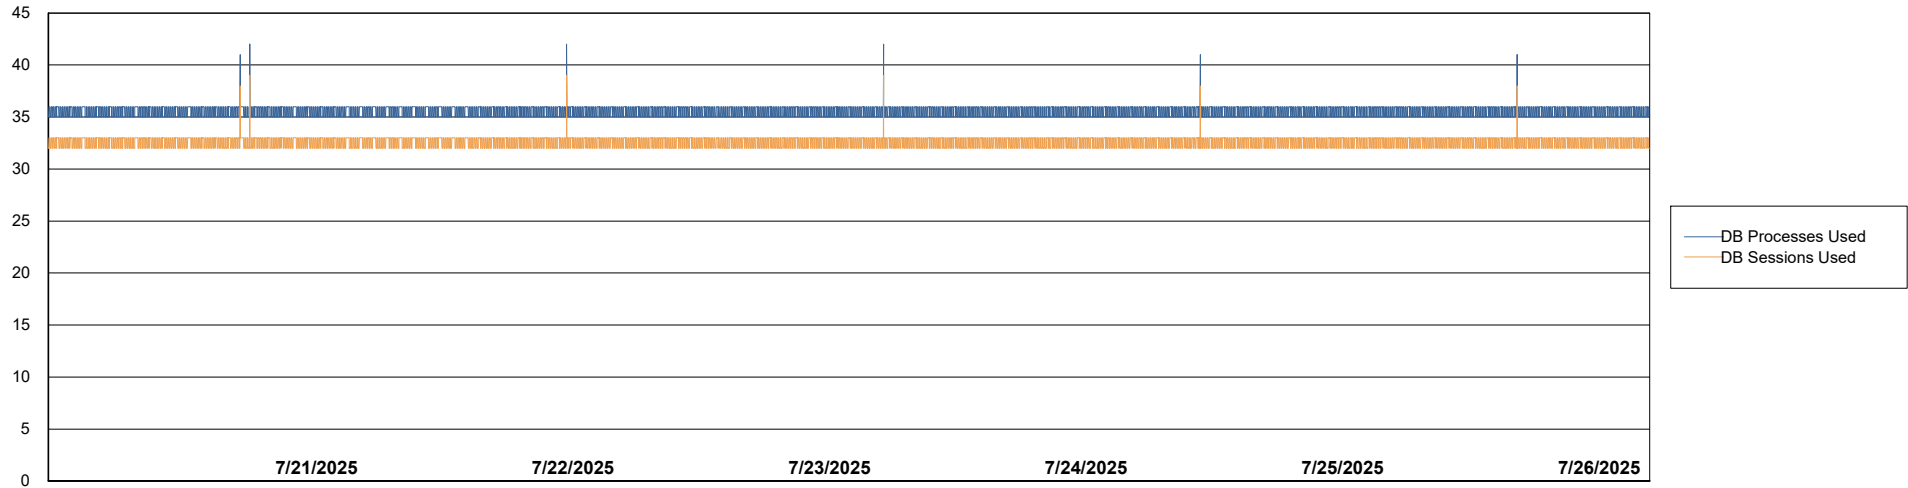

Database Performance KLA_STB_KLAHQORA06_DB_HSBABS1

DB Processes Max 1,000