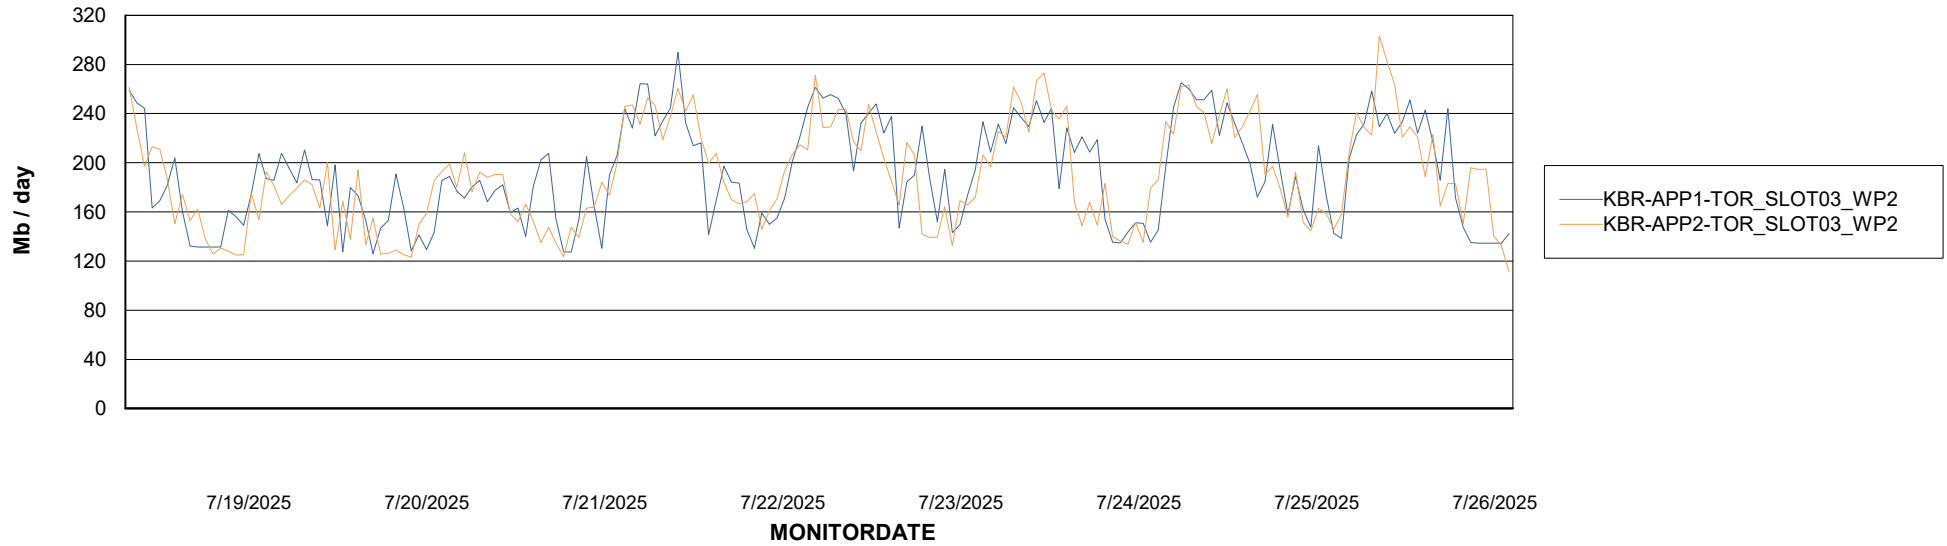

ABSolute Web Component Services

Avg memory used per ABS Web component