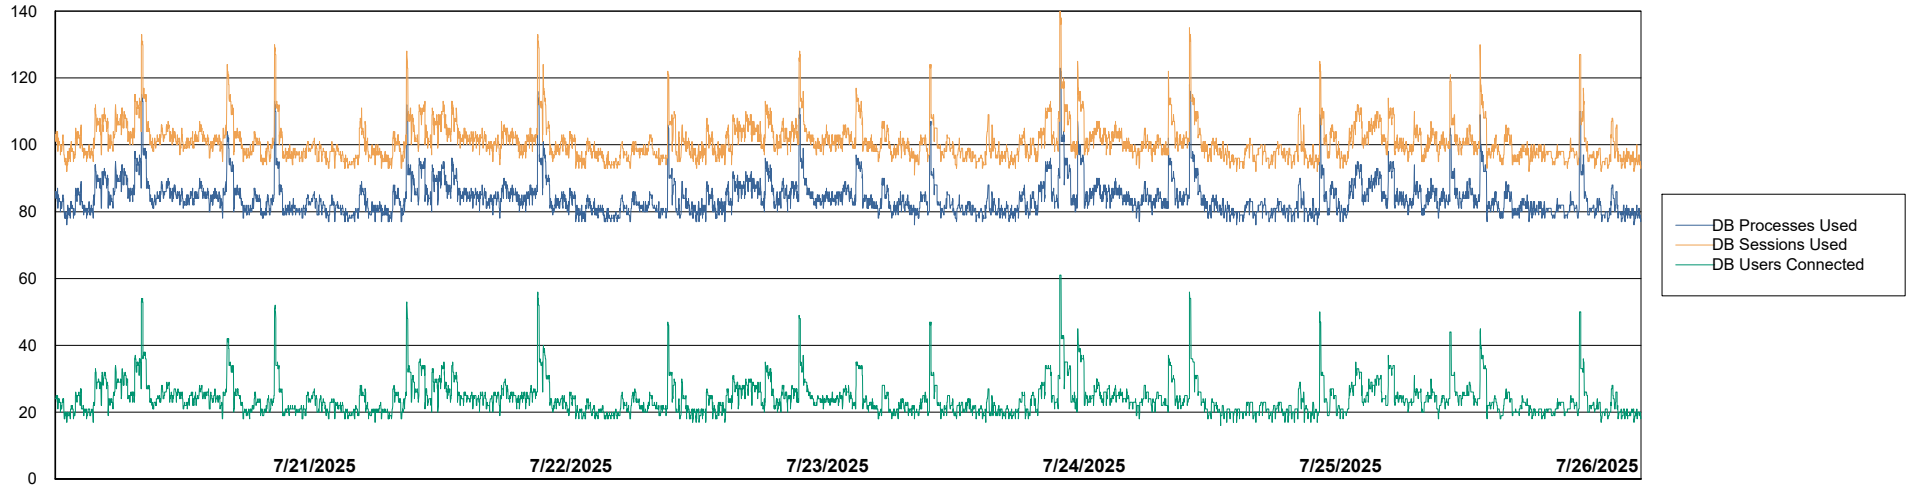

Database Performance KBR-BI-TOR_PROD_ABS1