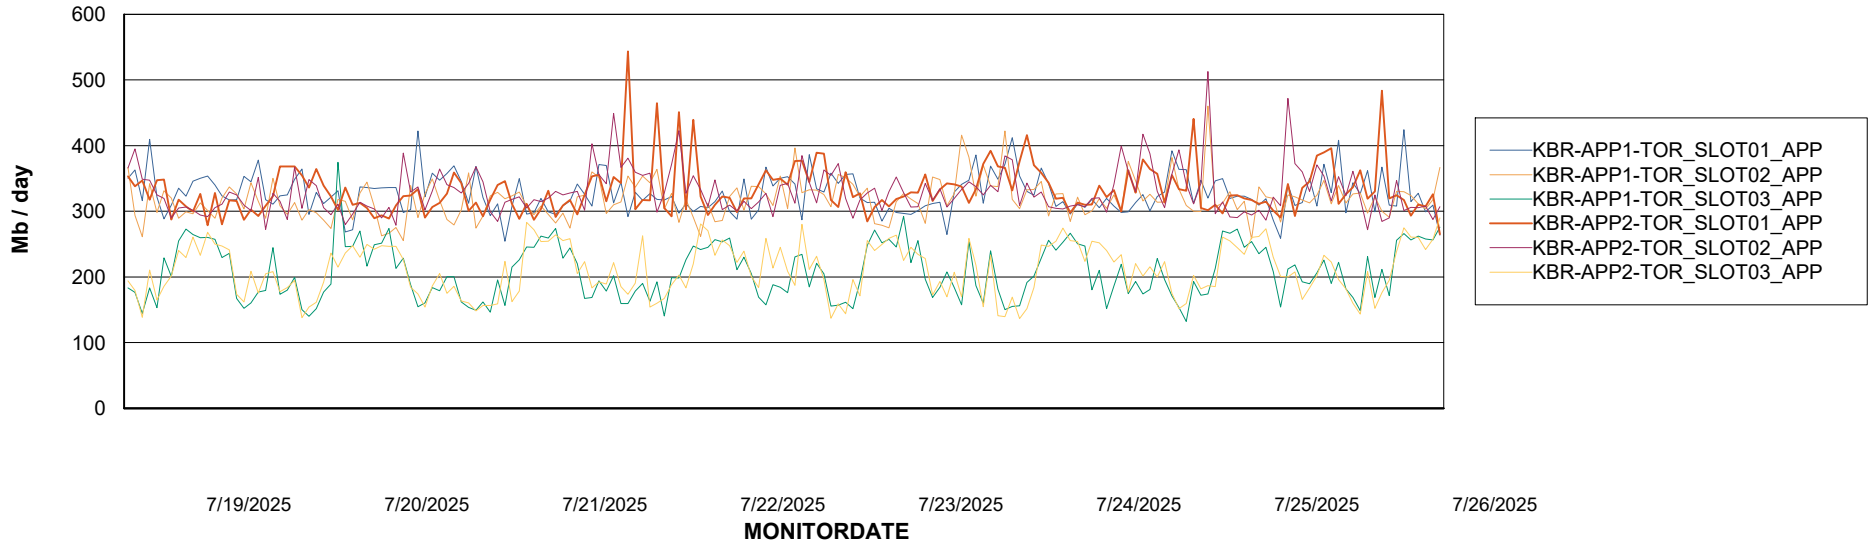

ABSSolute Application Server Services

Avg memory used per ABS Server Service