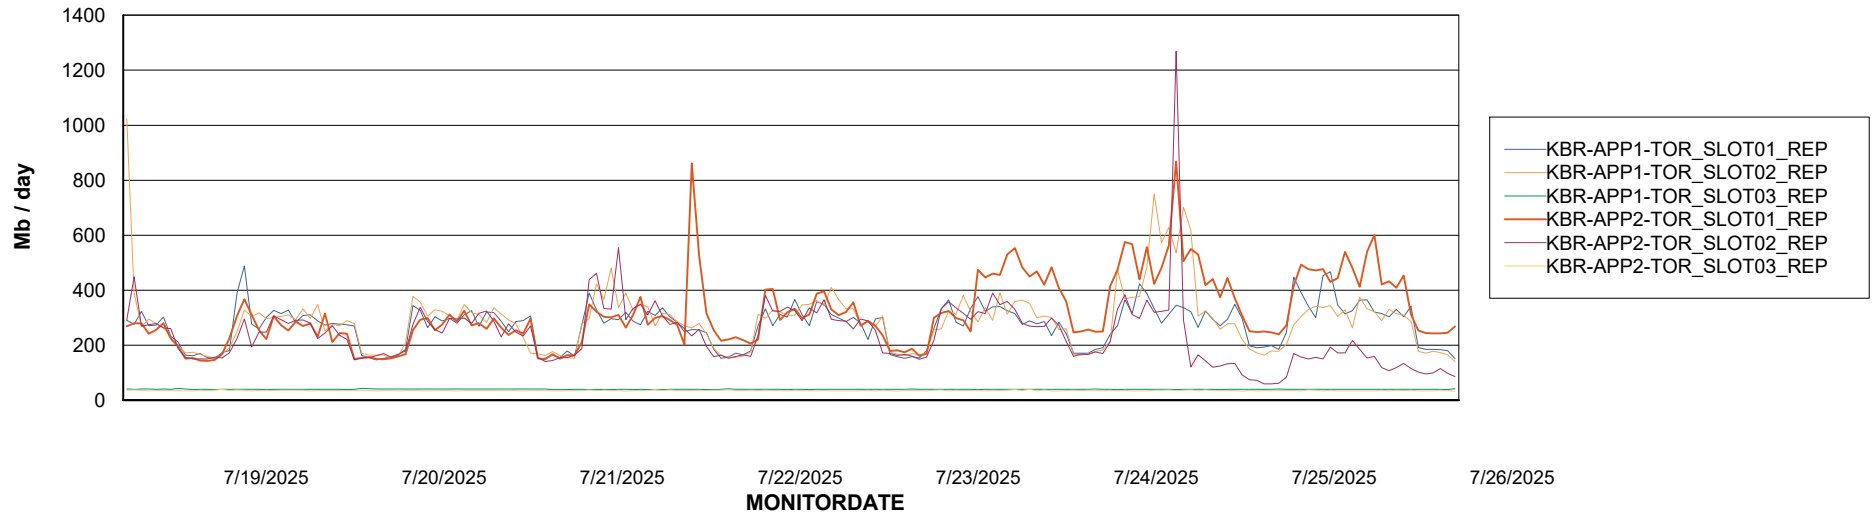

ABSSolute Application ReportServer Services

Avg memory used per ReportServer Service