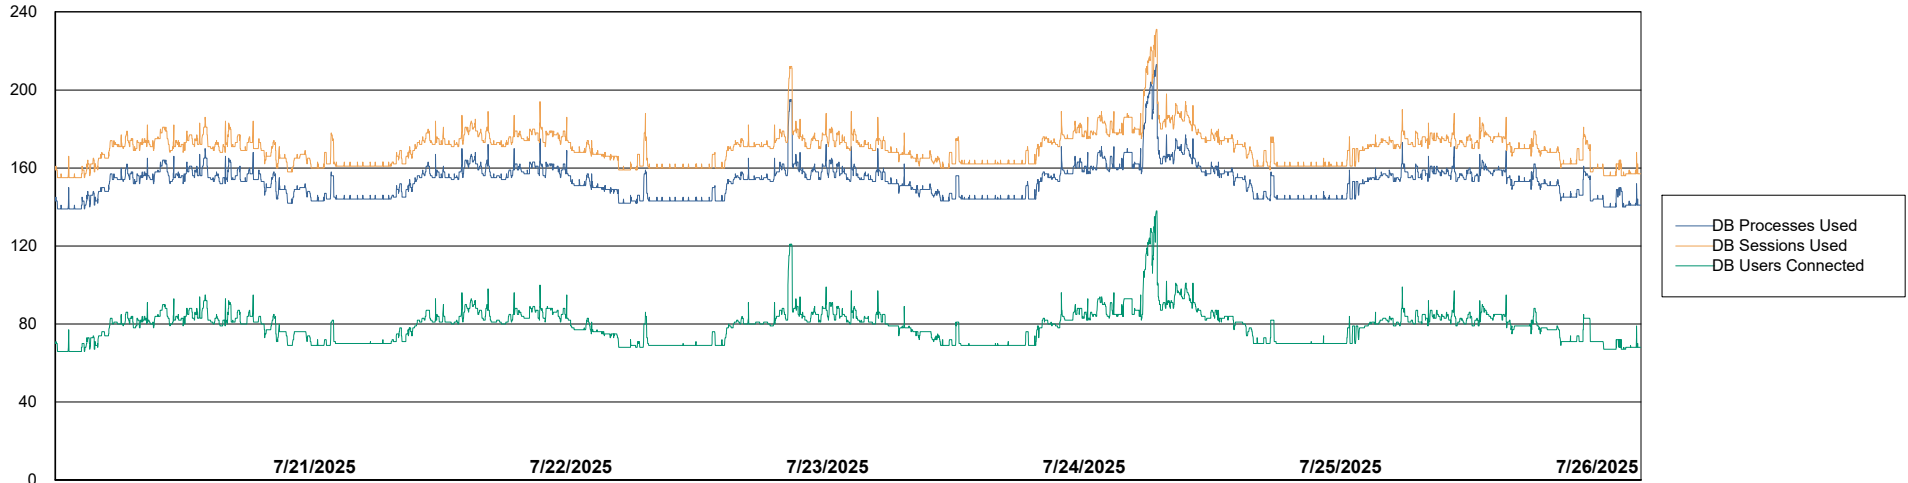

Database Performance KBR-DBS1-TOR_PROD_ABS1