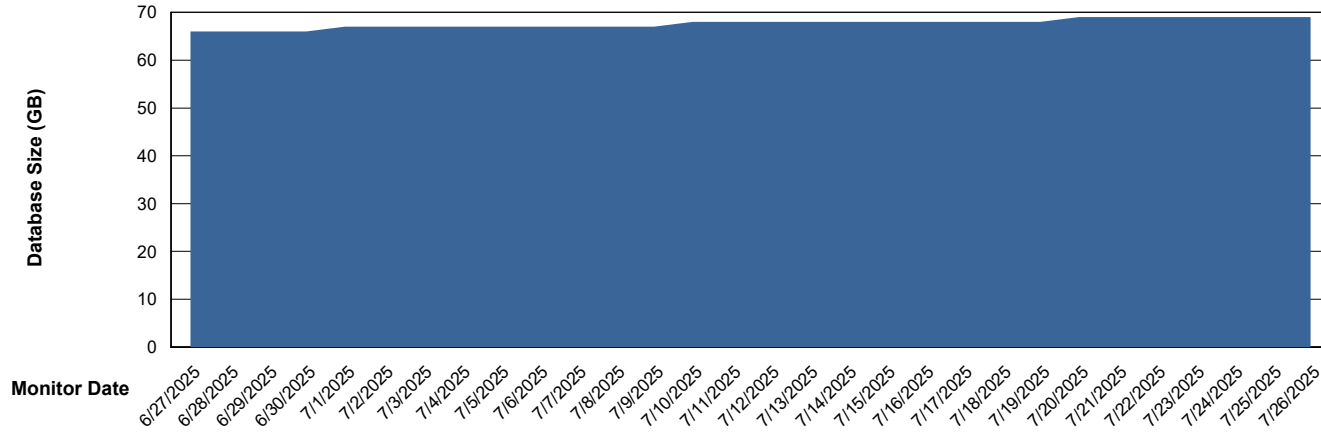

DATABASE SIZE KBR-BI-TOR_PROD_ABS1

Database growth over last month