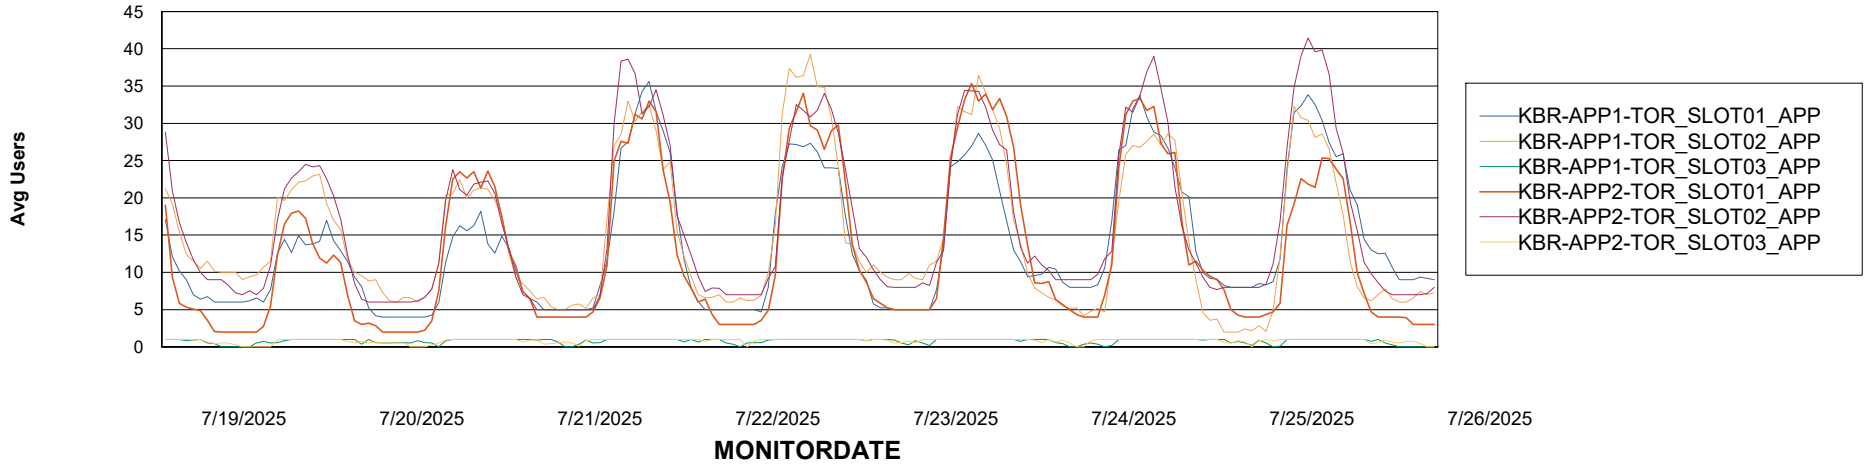

Avg users per day per ABS server