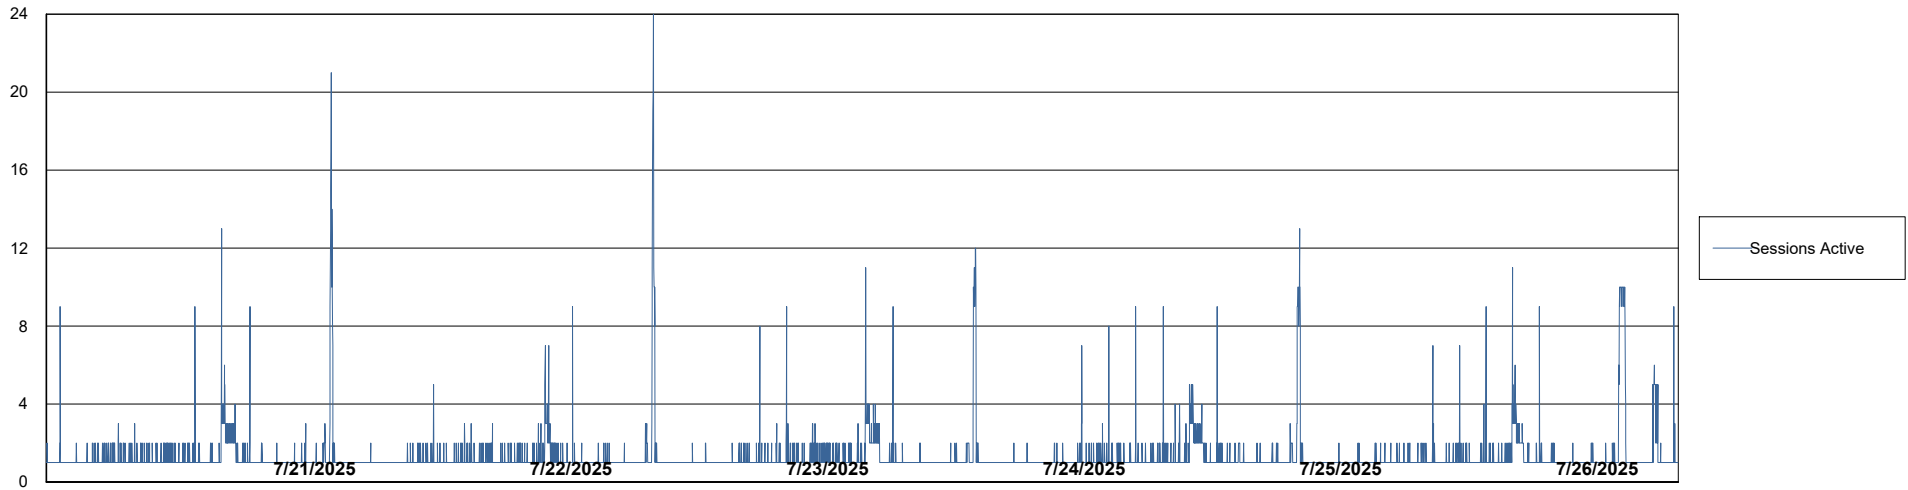

Database Performance KBR-DBS1-TOR_PROD_ABS1