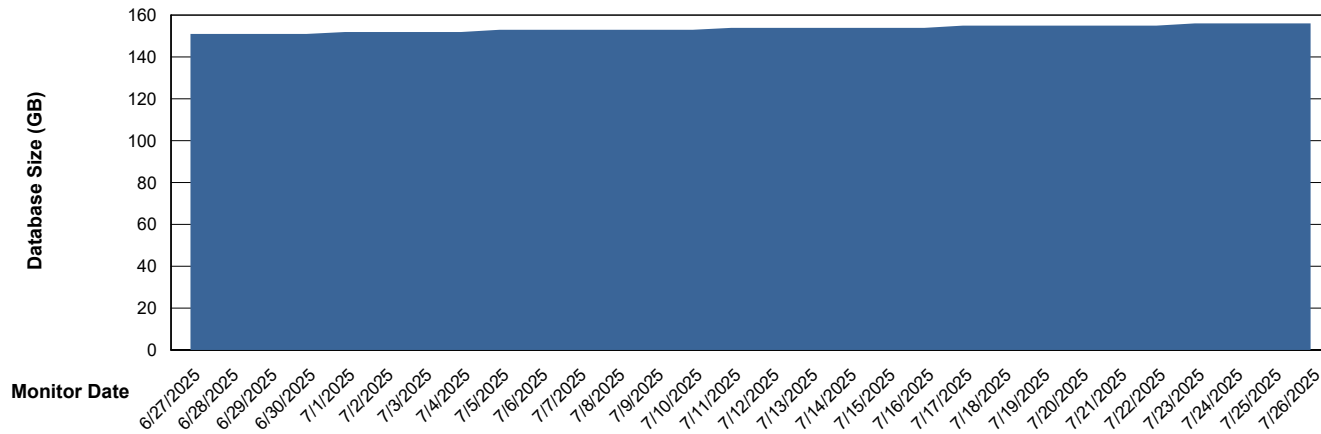

DATABASE SIZE KBR-DBS1-TOR_PROD_ABS1

Database growth over last month