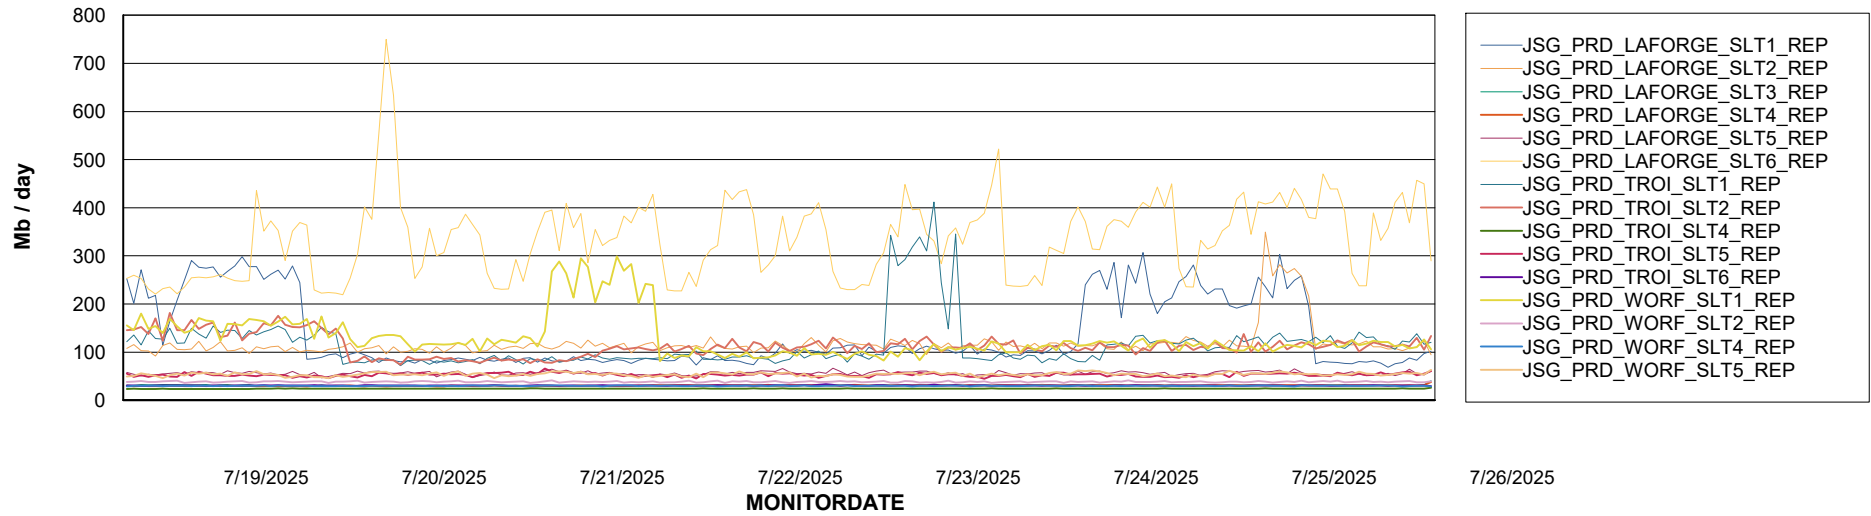

ABSSolute Application ReportServer Services

Avg memory used per ReportServer Service