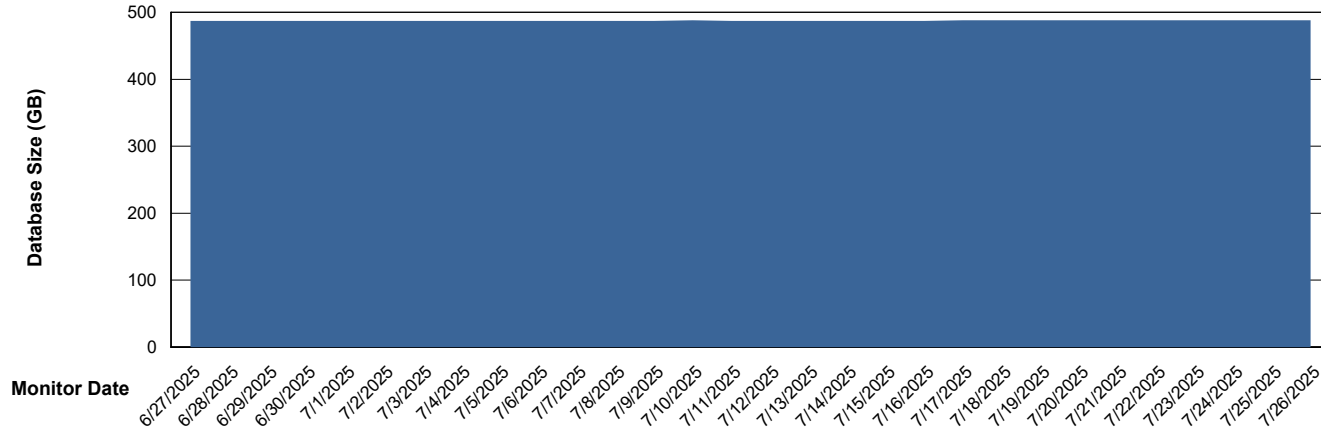

Weekly SLA Customer Report

Customer JSG_Production (24/7)
Database ID 102

Database Performance JSG_PRD_BASHIR_DB_ABS1

Weekly SLA Customer Report

Customer JSG_Production (24/7)
Database ID 102

Database Performance JSG_PRD_PICARD_DB_ABS1

DB Processes Max 1,000
DB Processes Max 4
DB Processes Max 0

Weekly SLA Customer Report

Customer JSG_Production (24/7)
Database ID 102

Database Performance JSG_PRD_RIKER_DB_HSBABS1

Weekly SLA Customer Report

Customer JSG_Production (24/7)
Database ID 102

DATABASE SIZE JSG_PRD_BASHIR_DB_ABS1

Database growth over last month

DATABASE SIZE JSG_PRD_RIKER_DB_HSBABS1

Database growth over last month

Weekly SLA Customer Report