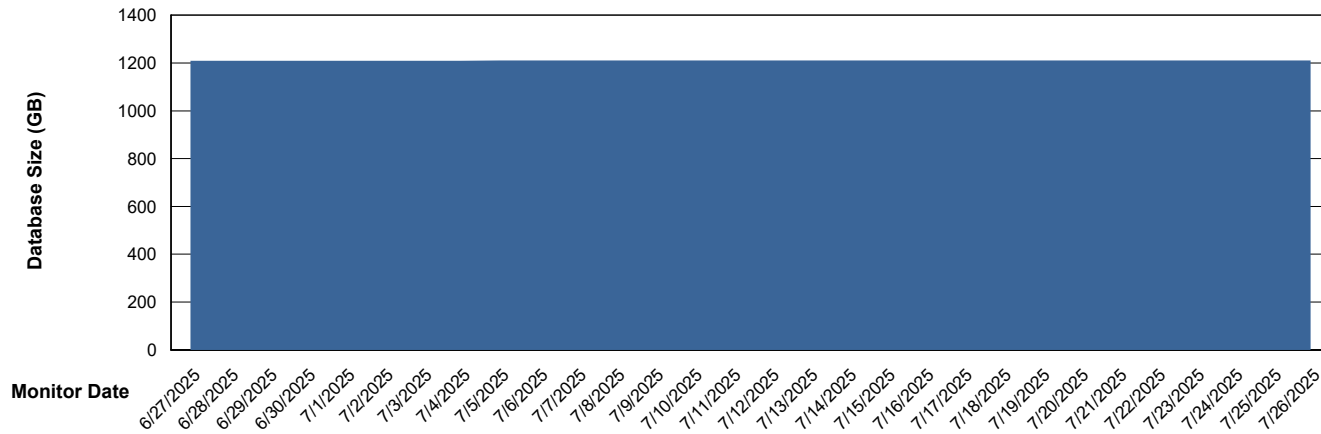

Customer JSG_Production (24/7)
Database ID 102

DATABASE SIZE JSG_PRD_BASHIR_DB_ABS1

Database growth over last month

DATABASE SIZE JSG_PRD_RIKER_DB_HSBABS1

Database growth over last month

Weekly SLA Customer Report