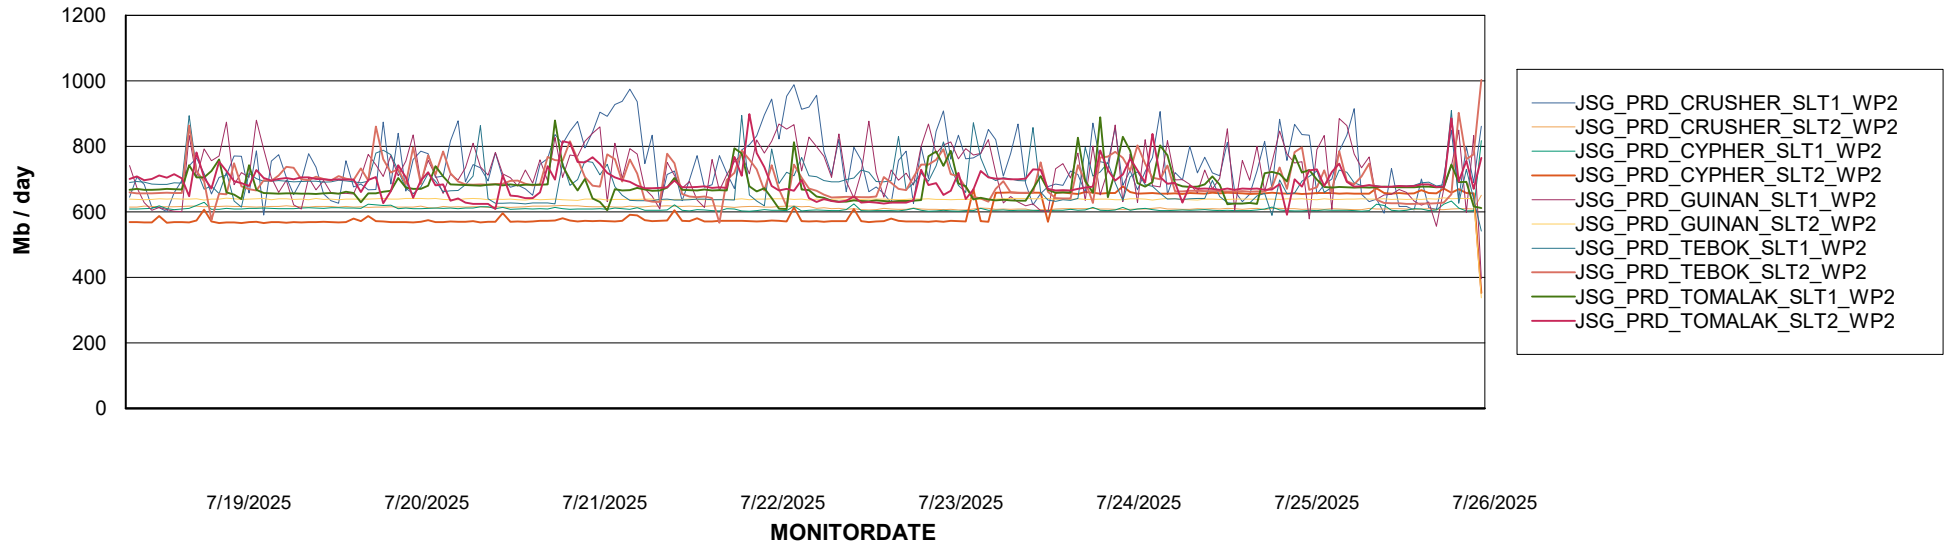

ABSSolute Web Component Services

Avg memory used per ABS Web component