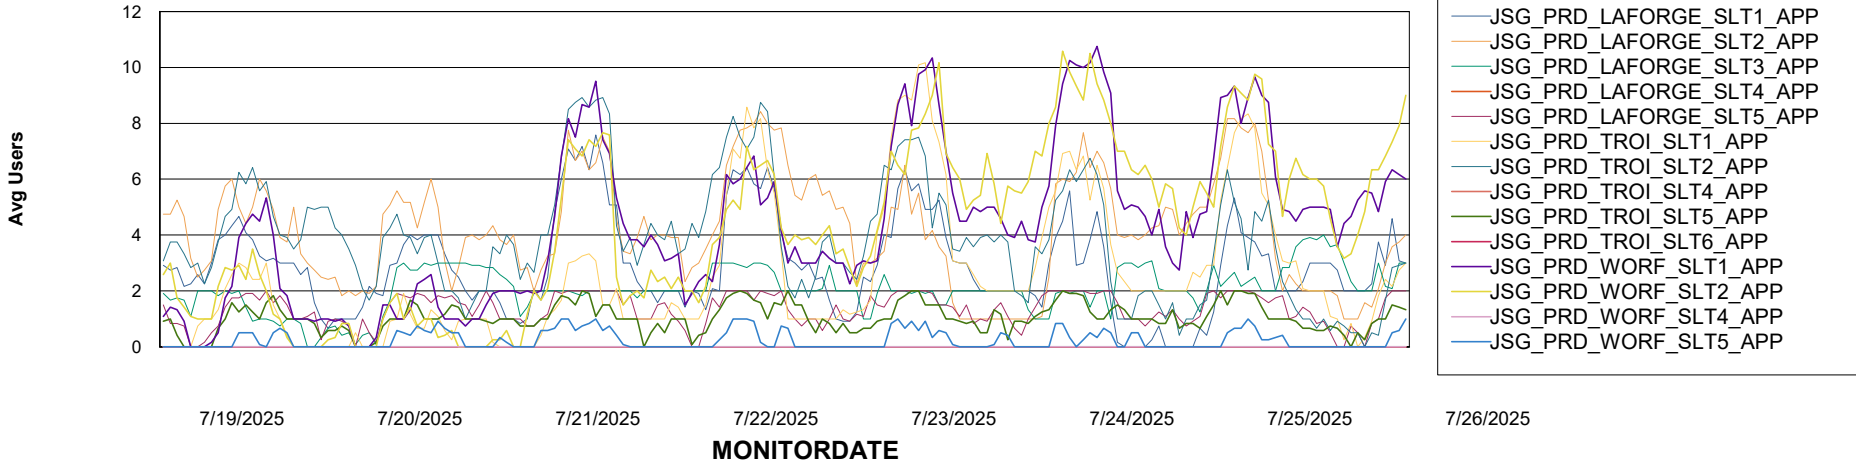

Avg users per day per ABS server