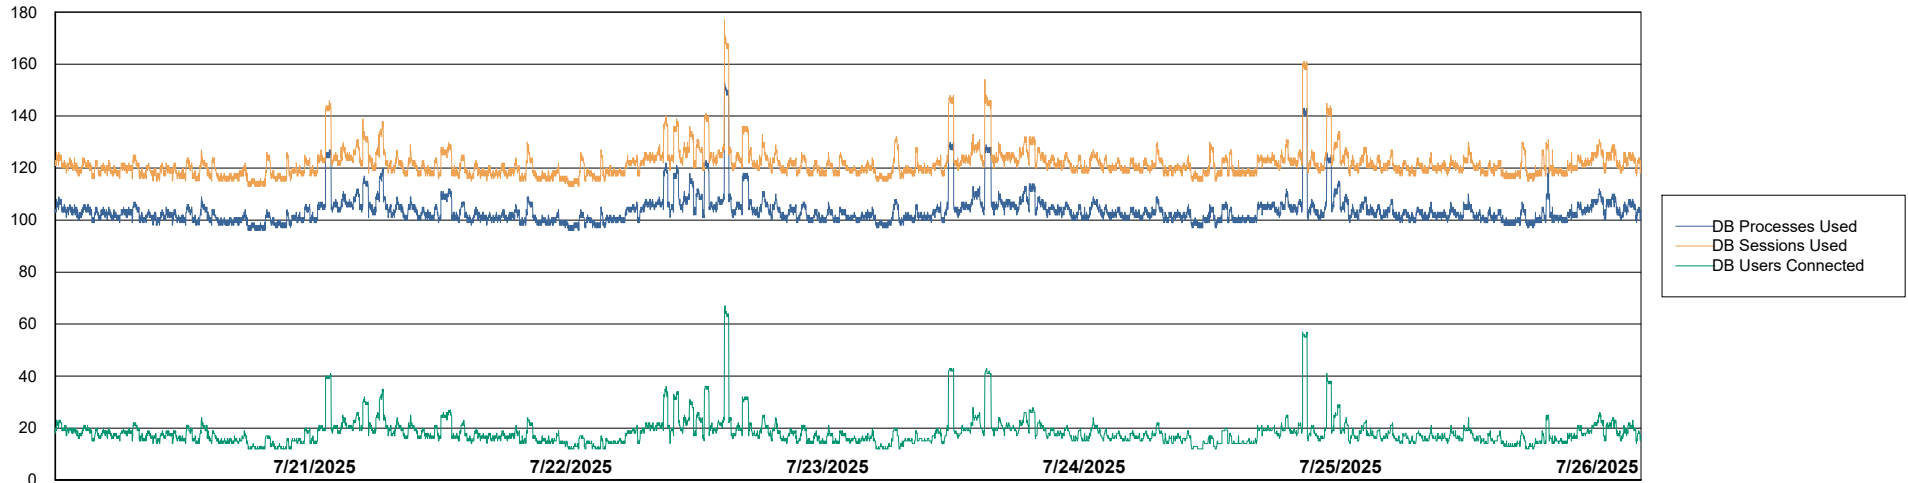

Database Performance JSG_PRD_BASHIR_DB_ABS1