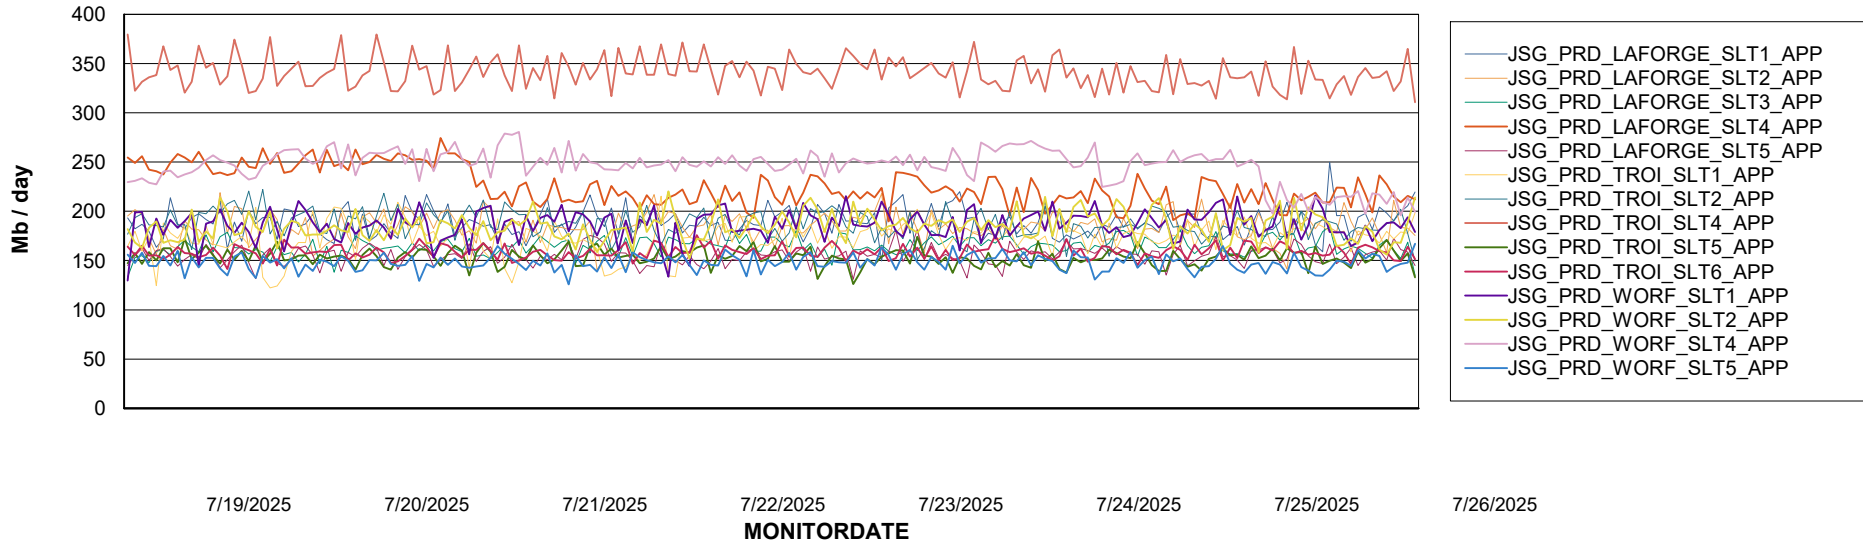

ABSSolute Application Server Services

Avg memory used per ABS Server Service