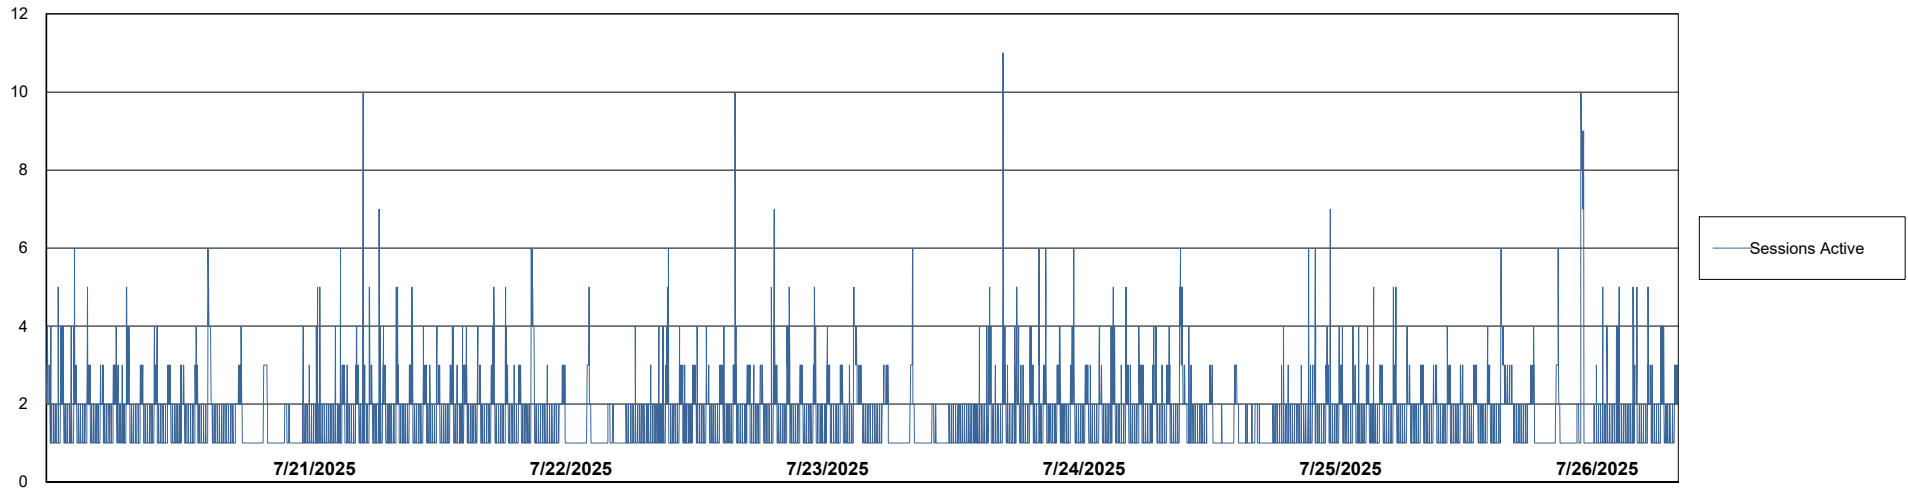

Weekly SLA Customer Report

Customer JSG_Production (24/7)
Database ID 102

Harddisk Usage JSG_PRD_WORF

	Free disk space on C: (%)	Total disk space on C: (Gb)	Used disk space on C: (Gb)
7/26/2025	47	149	79
7/25/2025	47	149	79
7/24/2025	47	149	79
7/23/2025	47	149	78
7/22/2025	48	149	78
7/21/2025	48	149	78
7/20/2025	48	149	78

Weekly SLA Customer Report

Customer JSG_Production (24/7)
Database ID 102

Database Performance JSG_PRD_BASHIR_DB_ABS1

Weekly SLA Customer Report

Customer JSG_Production (24/7)
Database ID 102

Database Performance JSG_PRD_PICARD_DB_ABS1