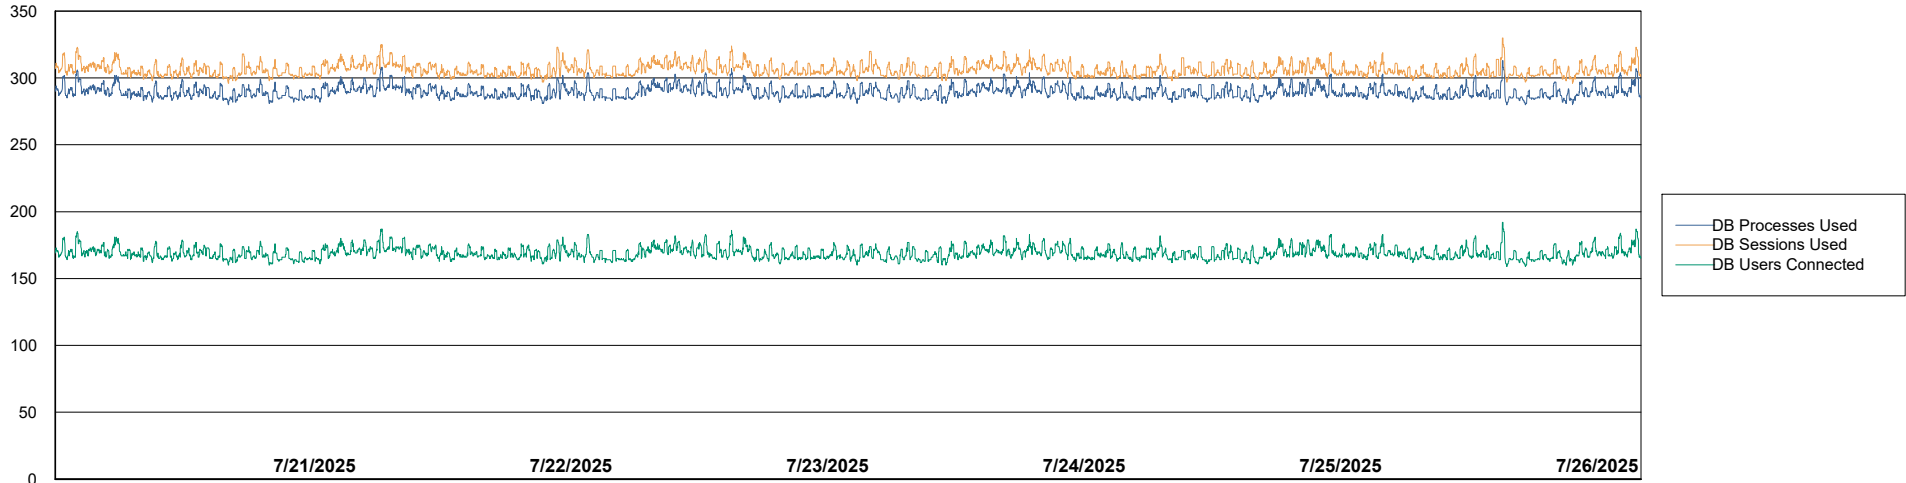

DB Processes Max 1,000
DB Processes Max 4
DB Processes Max 0

Weekly SLA Customer Report

Customer JSG_Production (24/7)
Database ID 102

Database Performance JSG_PRD_RIKER_DB_HSBABS1

Weekly SLA Customer Report