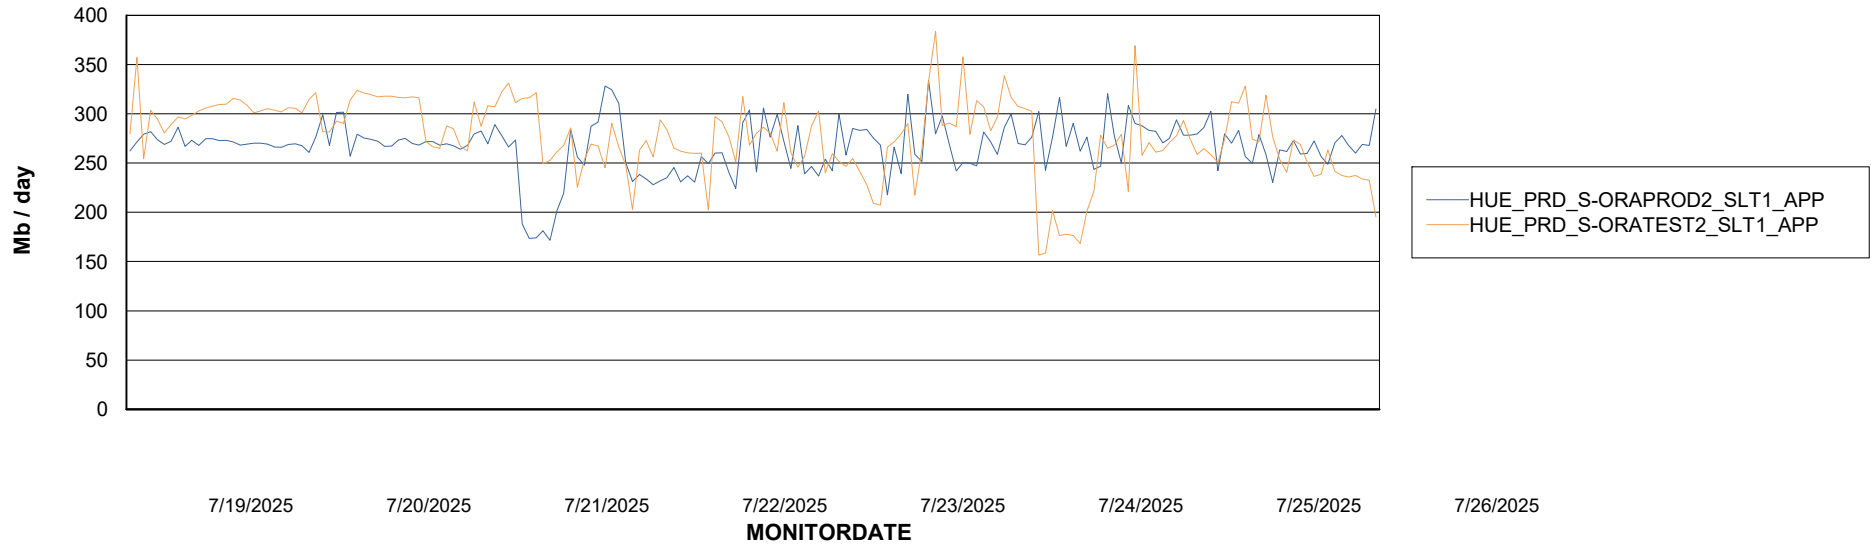

ABSSolute Application Server Services

Avg memory used per ABS Server Service