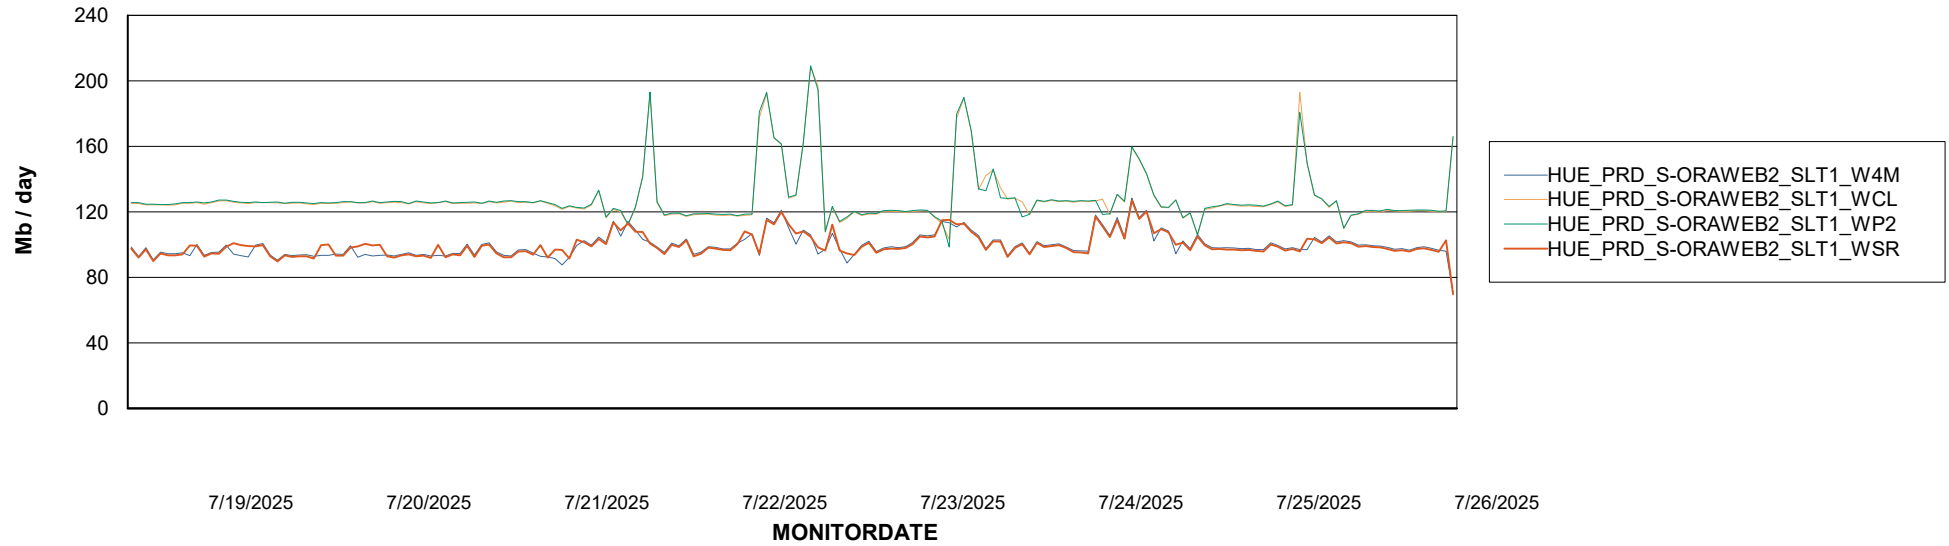

ABSSolute Web Component Services

Avg memory used per ABS Web component