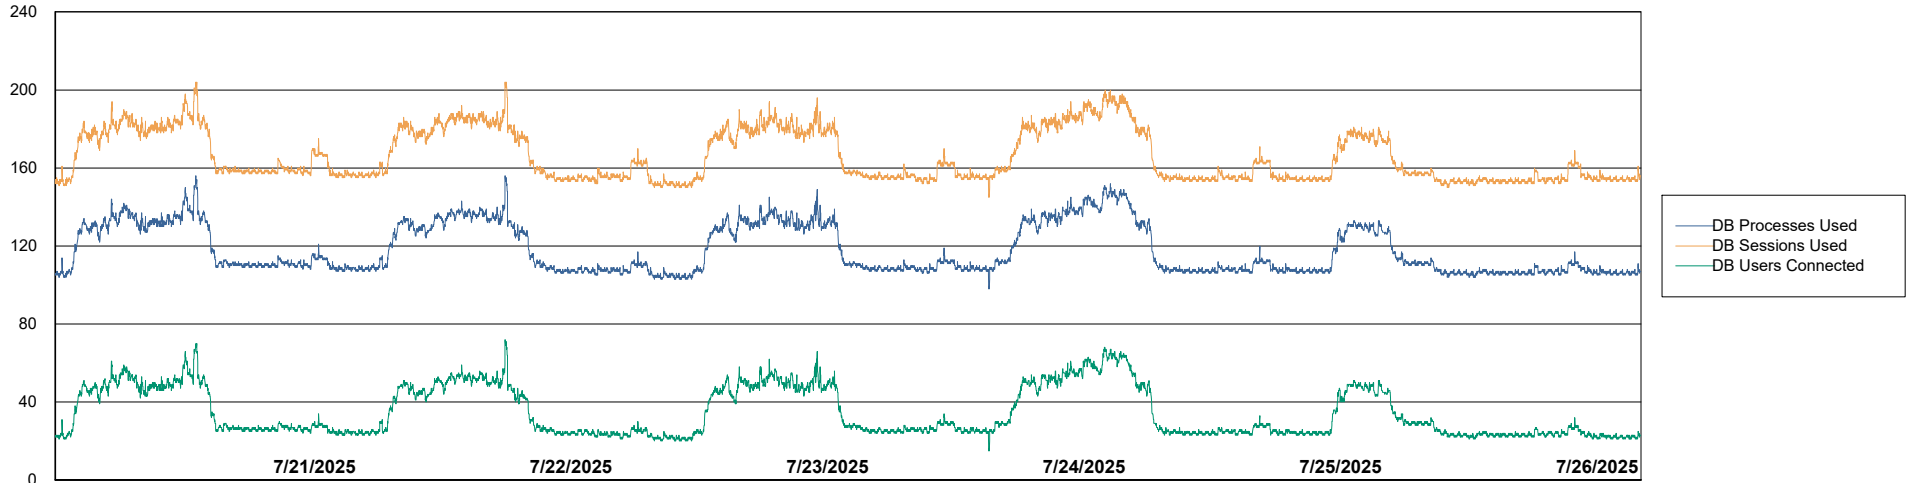

Weekly SLA Customer Report

Customer HUE_Production
Database ID 154

Database Performance HUE_PRD_S-ORABI2024_ABS1

Weekly SLA Customer Report

Customer HUE_Production
Database ID 154

Database Performance HUE_PRD_S-ORAPROD2_ABS1