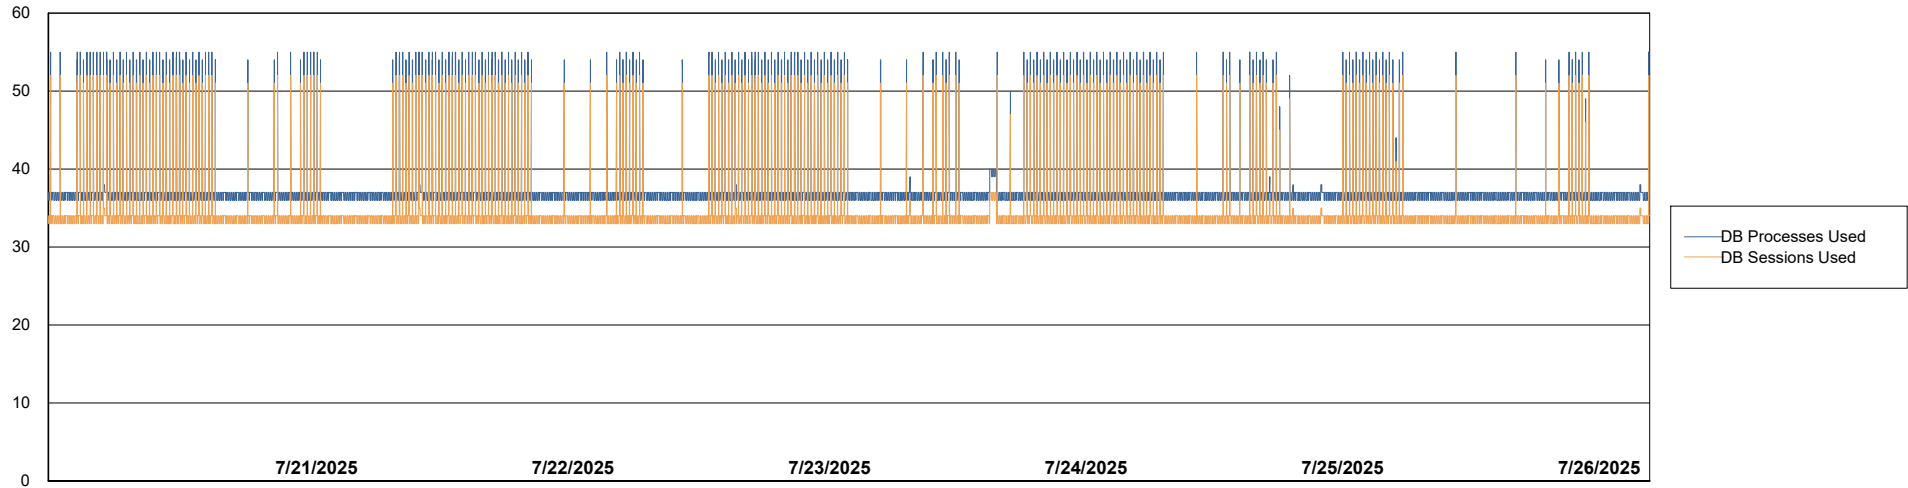

Database Performance HUE_PRD_S-ORATEST2_HSBABS1

DB Processes Max 1,000