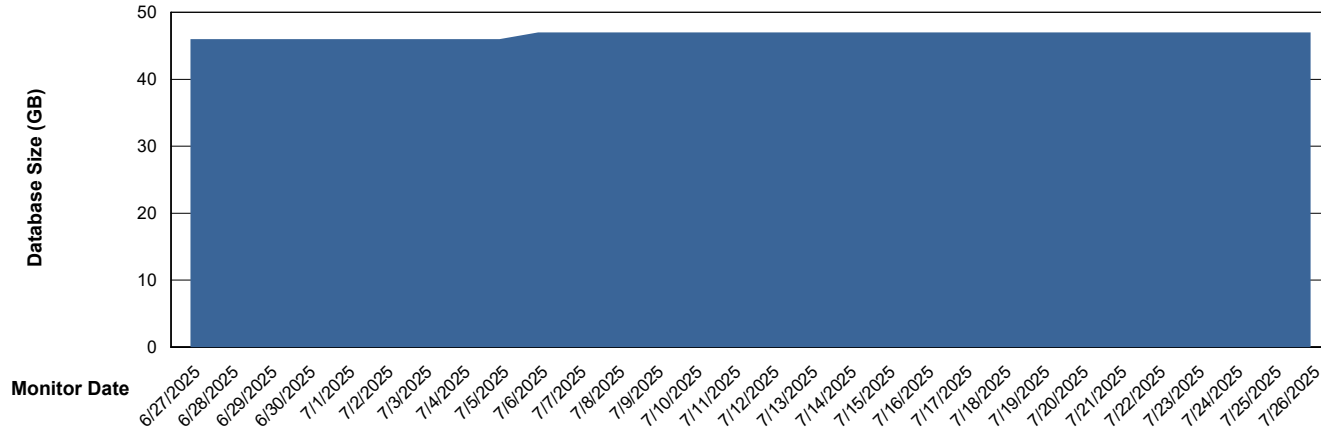

DATABASE SIZE HUE_PRD_S-ORABI2024_ABS1

Database growth over last month