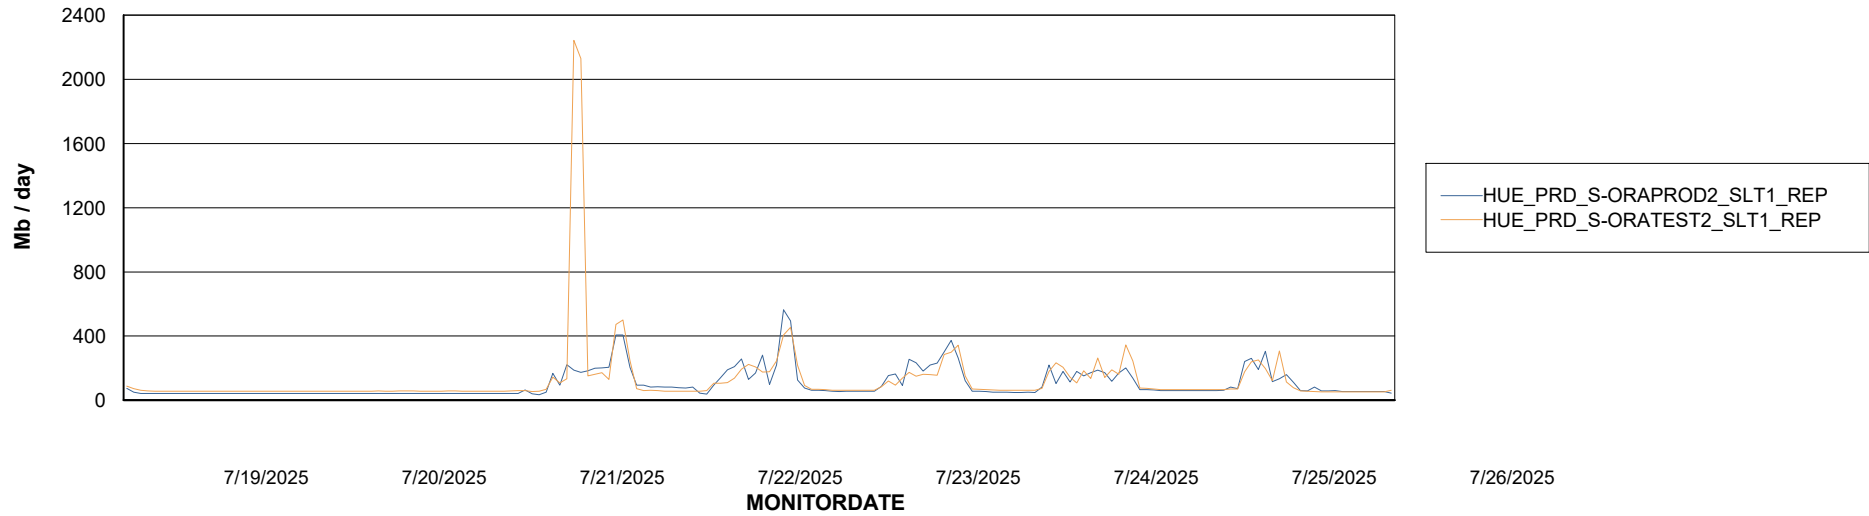

Avg memory used per ABS Server Service

Avg users per day per ABS server

Weekly SLA Customer Report

Customer HUE_Production
Database ID 154

ABSSolute Application ReportServer Services

Avg memory used per ReportServer Service