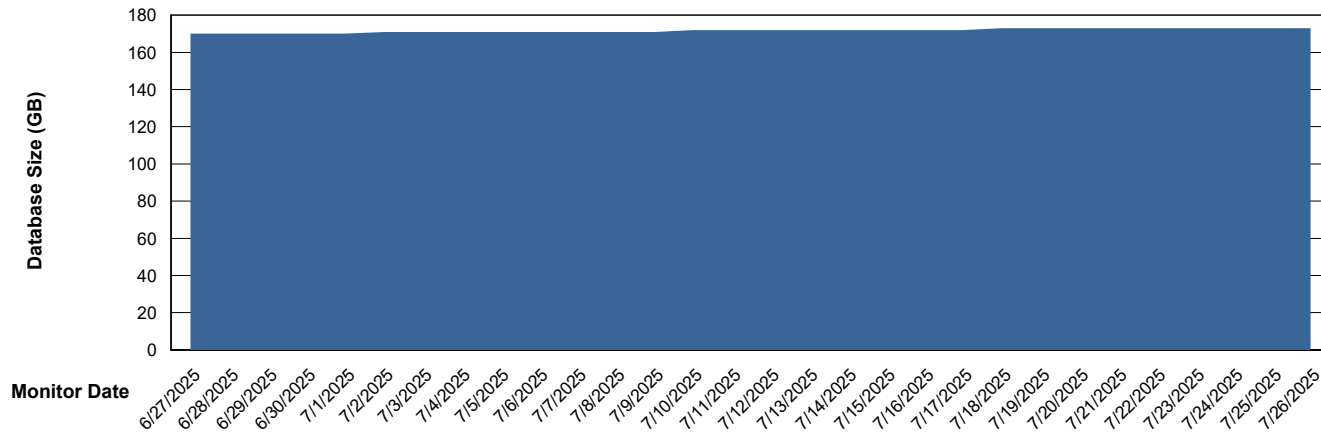

DATABASE SIZE HUE_PRD_S-ORAPROD2_ABS1

Database growth over last month