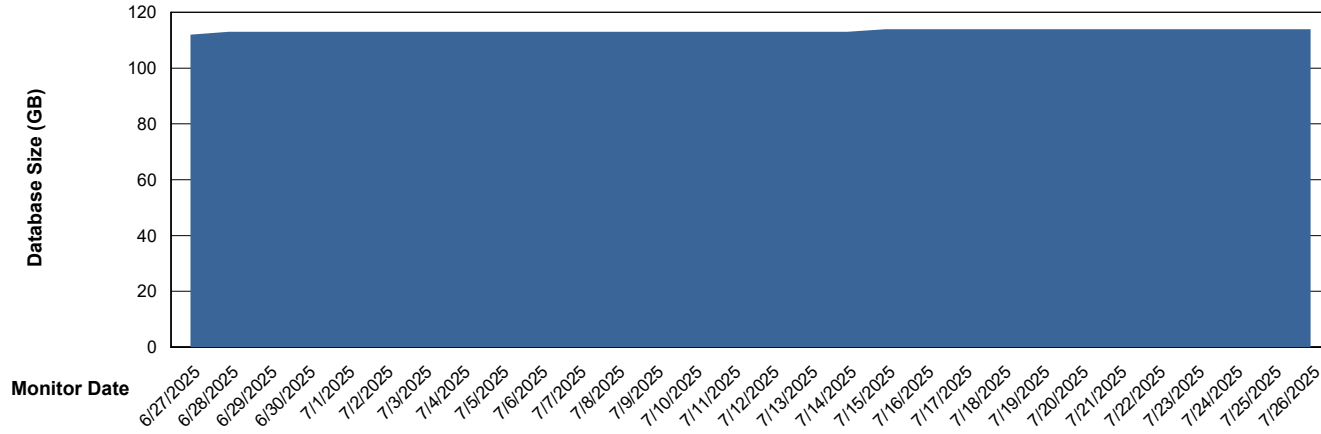

Weekly SLA Customer Report

Customer GLG_Production
Database ID 221

Database Performance GLG_PRD_GLGSSABSAIO01_HSBABS1

DB Processes Max 1,000

Weekly SLA Customer Report

Customer GLG_Production
Database ID 221

DATABASE SIZE GLG_PRD_GLGSPABSAIO01_ABS1

Database growth over last month

DATABASE SIZE GLG_PRD_GLGSPABSBI2_ABS1

Database growth over last month

Weekly SLA Customer Report

Customer GLG_Production
 Database ID 221