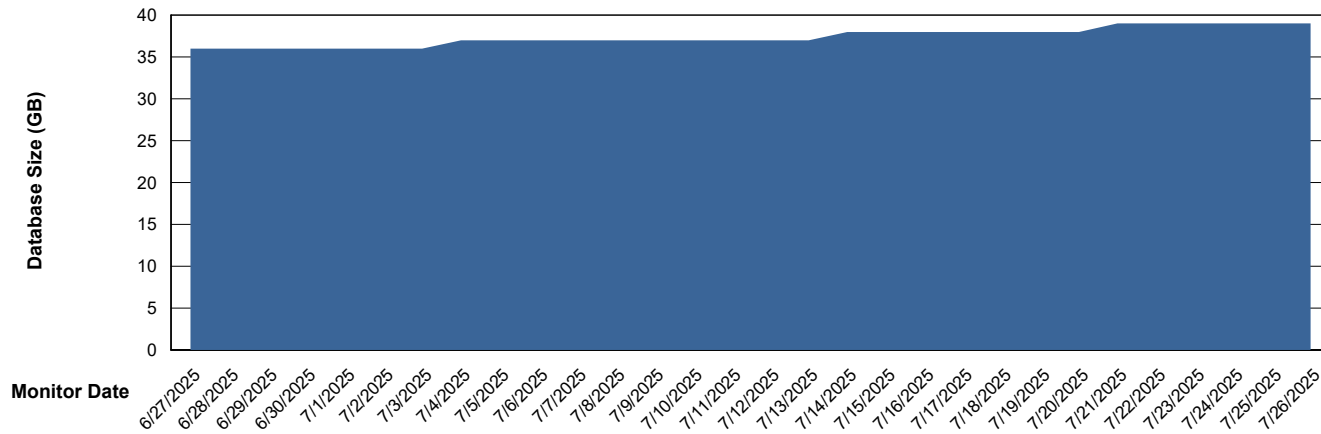

Weekly SLA Customer Report

Customer GLG_Production
Database ID 221

Database Performance GLG_PRD_GLGSSABSAIO01_HSBABS1

DB Processes Max 1,000

Weekly SLA Customer Report

Customer GLG_Production
Database ID 221

DATABASE SIZE GLG_PRD_GLGSPABSAIO01_ABS1

Database growth over last month

DATABASE SIZE GLG_PRD_GLGSPABSBI2_ABS1

Database growth over last month

Weekly SLA Customer Report

Customer GLG_Production
 Database ID 221