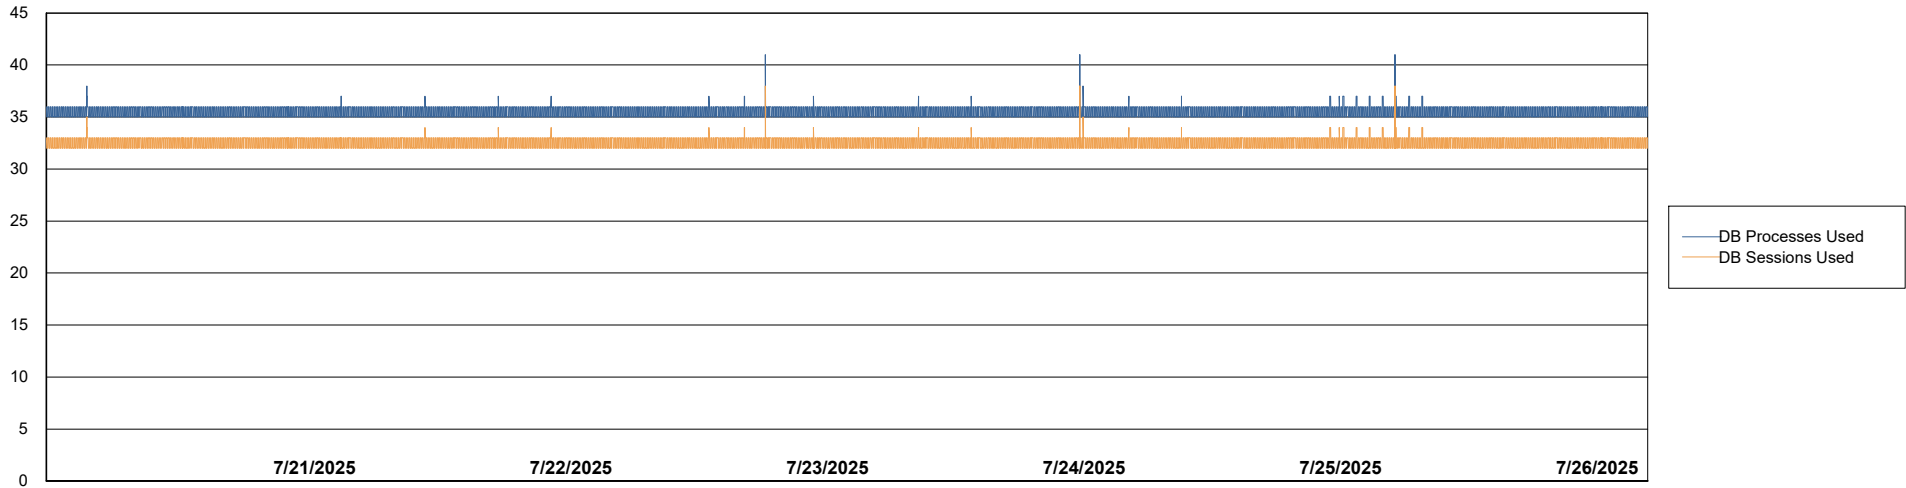

Weekly SLA Customer Report

Customer GLG_Production
Database ID 221

Database Performance GLG_PRD_GLGSPABSAIO01_ABS1

Weekly SLA Customer Report

Customer GLG_Production
Database ID 221

Database Performance GLG_PRD_GLGSPABSBI2_ABS1

Weekly SLA Customer Report

Customer GLG_Production
Database ID 221

Database Performance GLG_PRD_GLGSSABSAIO01_HSBABS1

DB Processes Max 1,000

Weekly SLA Customer Report

Customer GLG_Production
Database ID 221