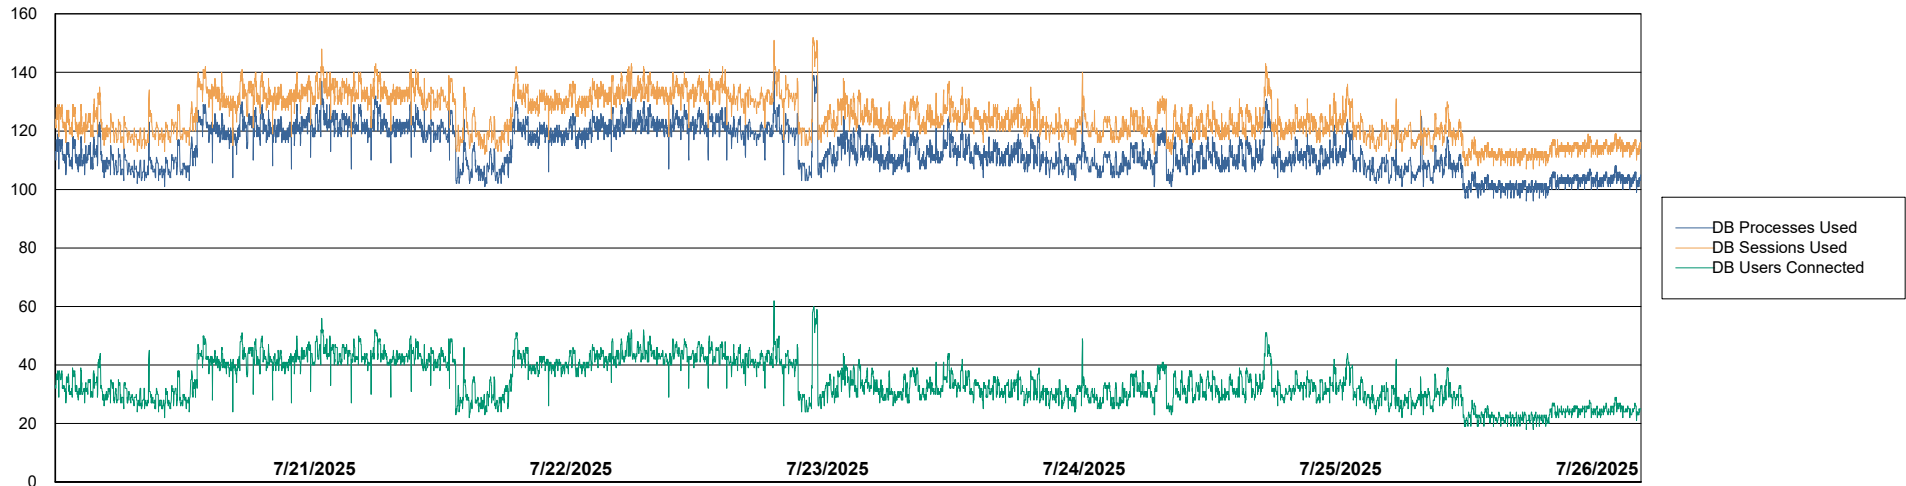

Weekly SLA Customer Report

Customer GLG_Production
Database ID 221

Database Performance GLG_PRD_GLGSPABSAIO01_ABS1

Weekly SLA Customer Report

Customer GLG_Production
Database ID 221

Database Performance GLG_PRD_GLGSPABSBI2_ABS1