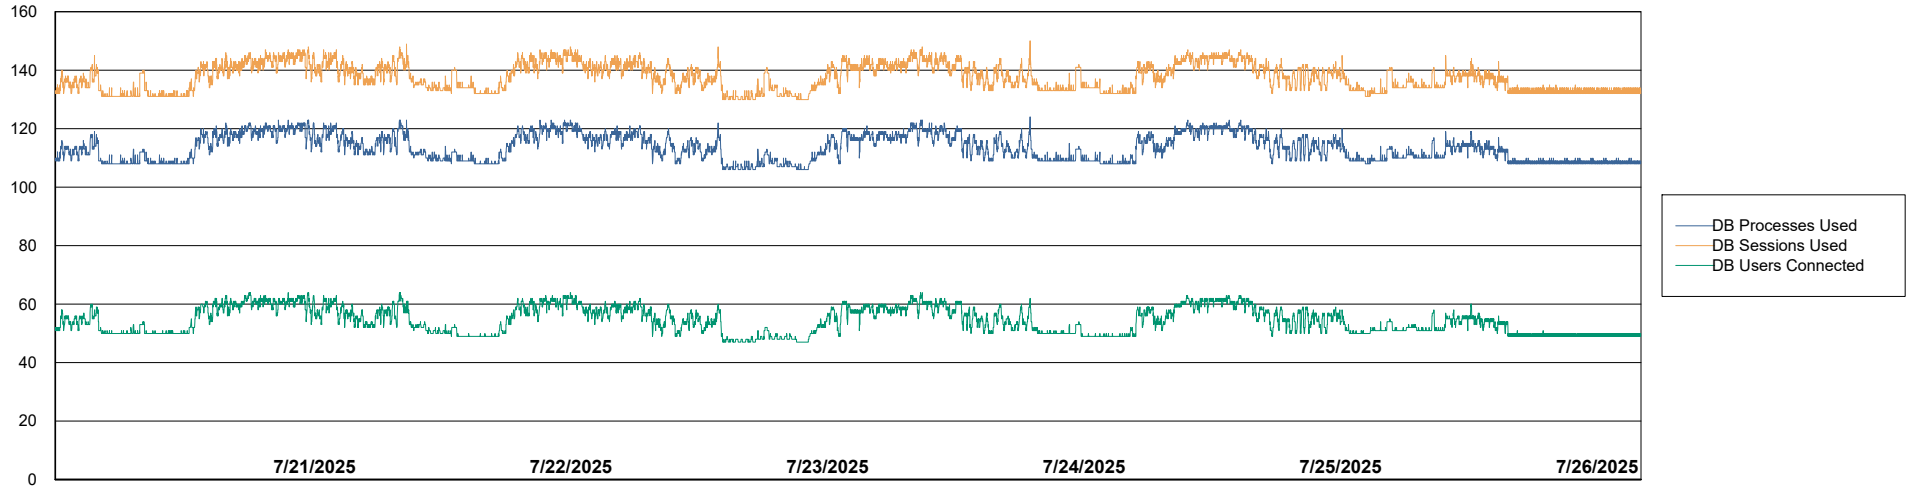

Weekly SLA Customer Report

Customer GLG_Production
Database ID 221

Database Performance GLG_PRD_GLGSPABSAIO01_ABS1

Weekly SLA Customer Report

Customer GLG_Production
Database ID 221

Database Performance GLG_PRD_GLGSPABSBI2_ABS1